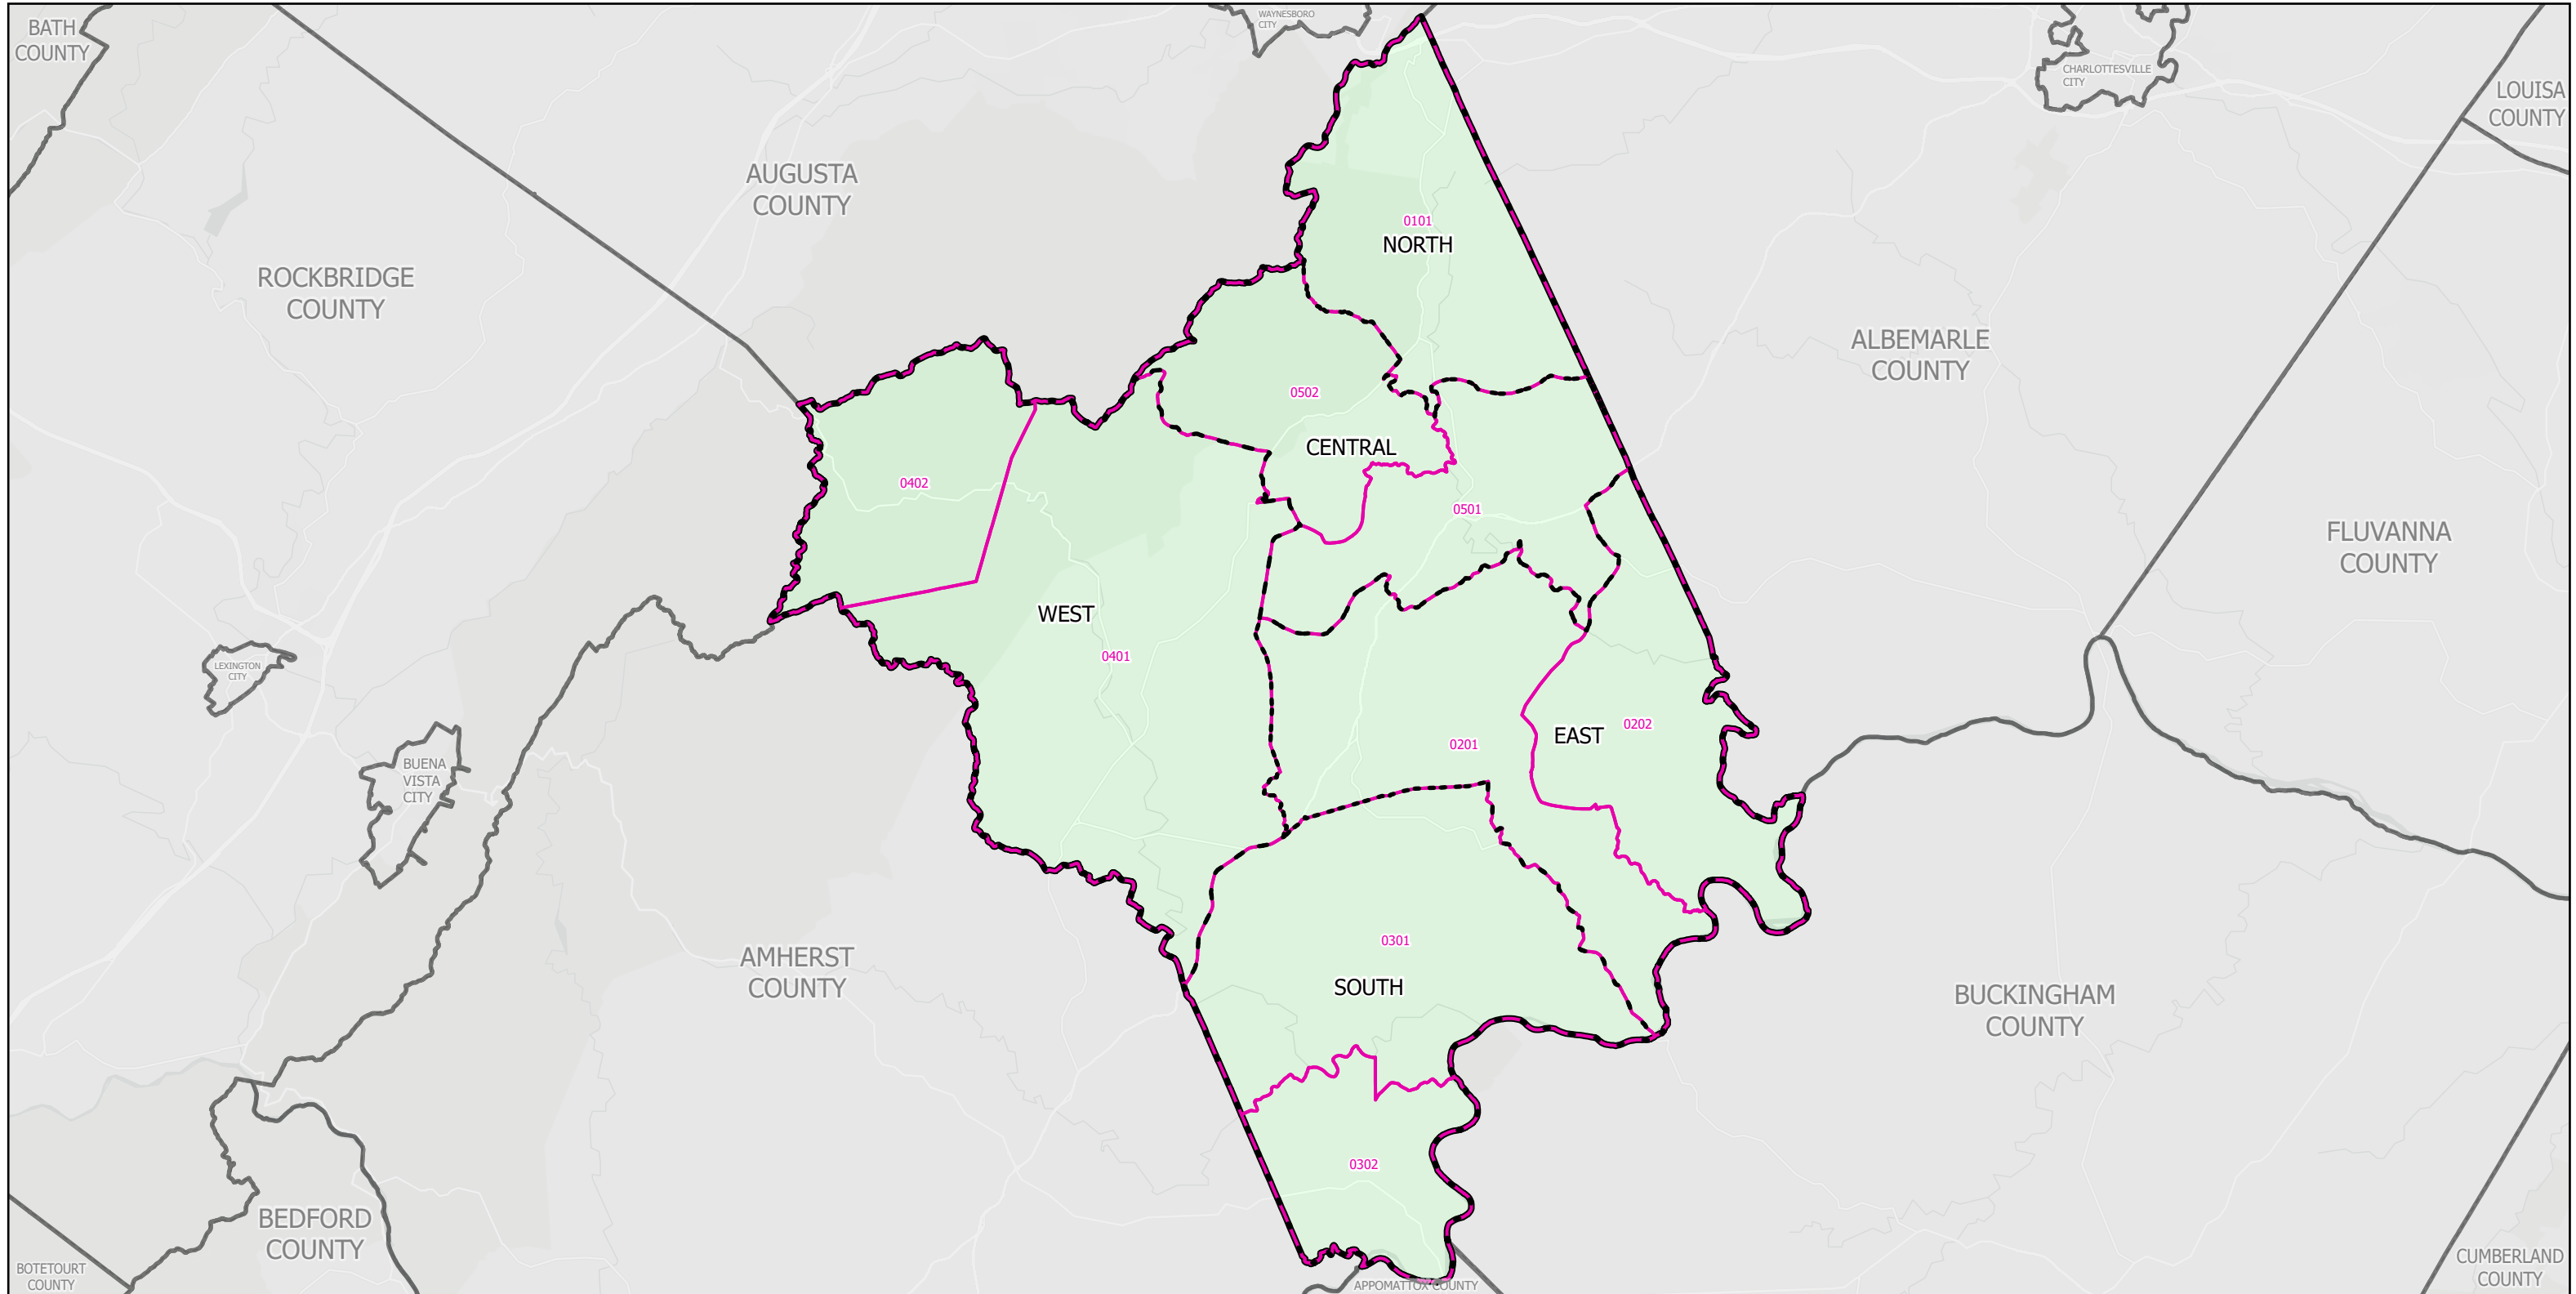

# Election Districts and Precincts

## Nelson County

 Locality  
 Election District  
 Precinct

 N  
0 2.5 5 10 Miles  
Created by VA Elect GIS Dept 3/30/2026  
Base layer Sources: Esri, TomTom, Garmin, FAO, NOAA, USGS, © OpenStreetMap contributors, and the GIS User Community