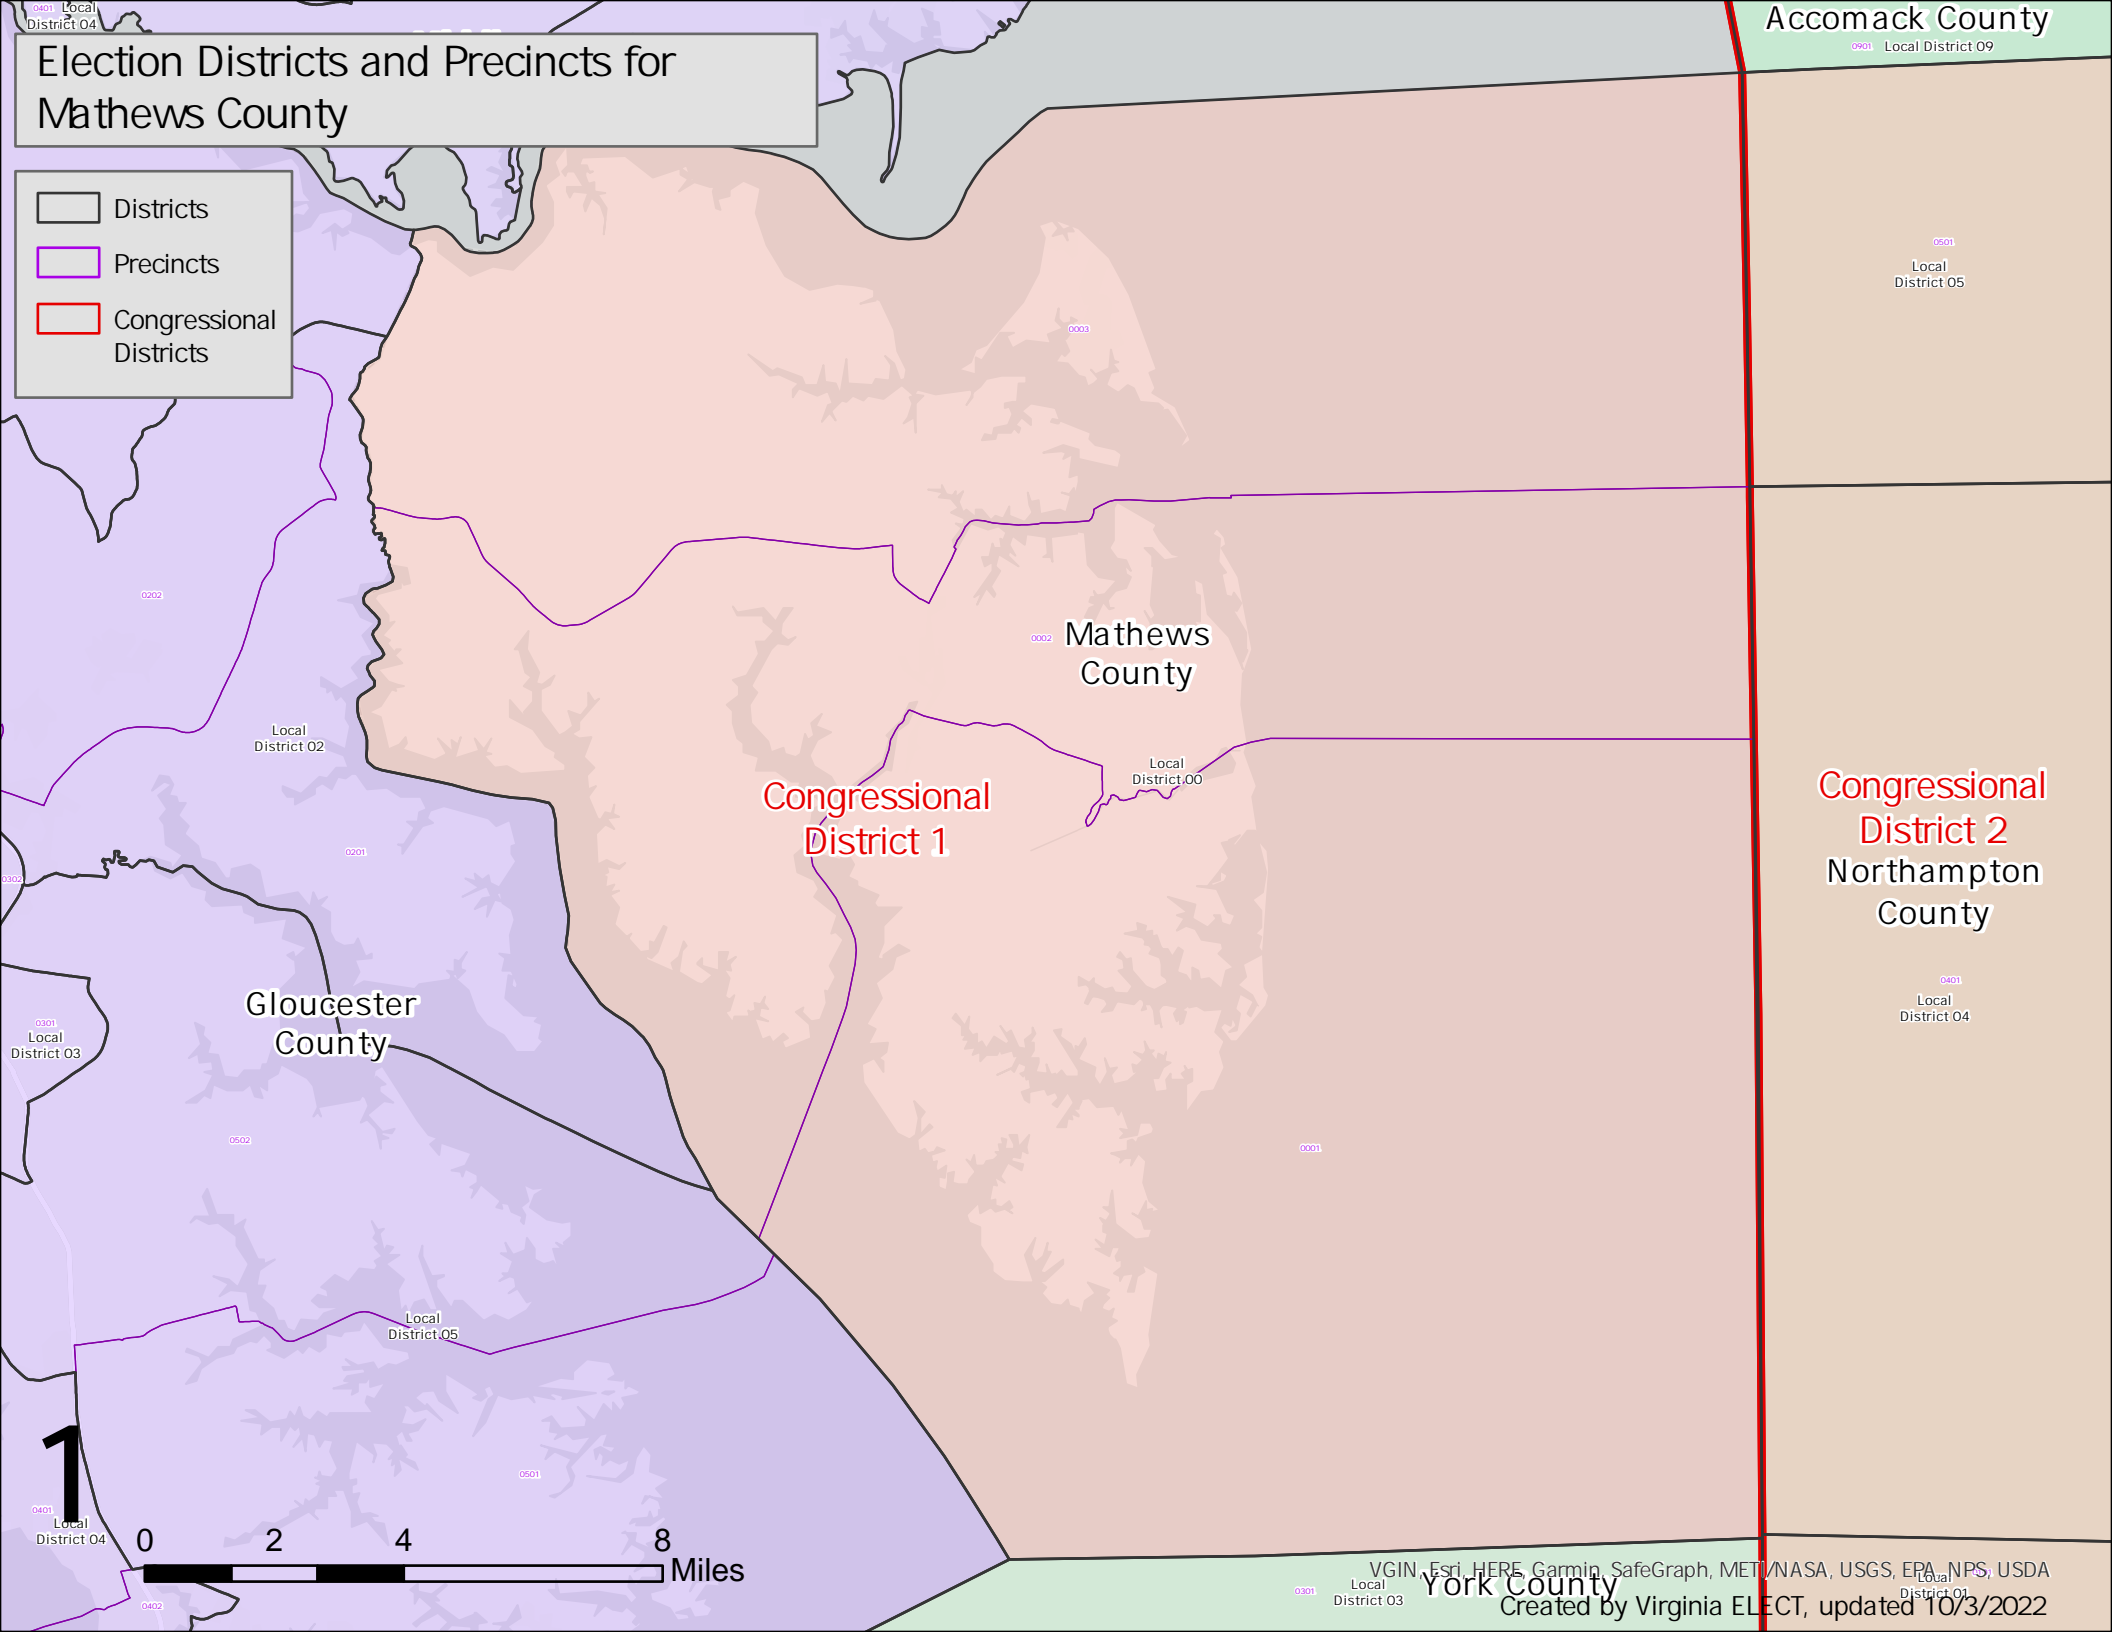

Election Districts and Precincts for Mathews County

- Districts
- Precincts
- Congressional Districts

Accomack County

Local District 09

Local District 05

Mathews County

Congressional District 1

Local District 00

Congressional District 2
Northampton County

Local District 04

Gloucester County

0 2 4 8 Miles

VGIN, Esri, HERE, Garmin, SafeGraph, METI/NASA, USGS, EPA, NPS, USDA

York County

Created by Virginia ELECT, updated 10/3/2022