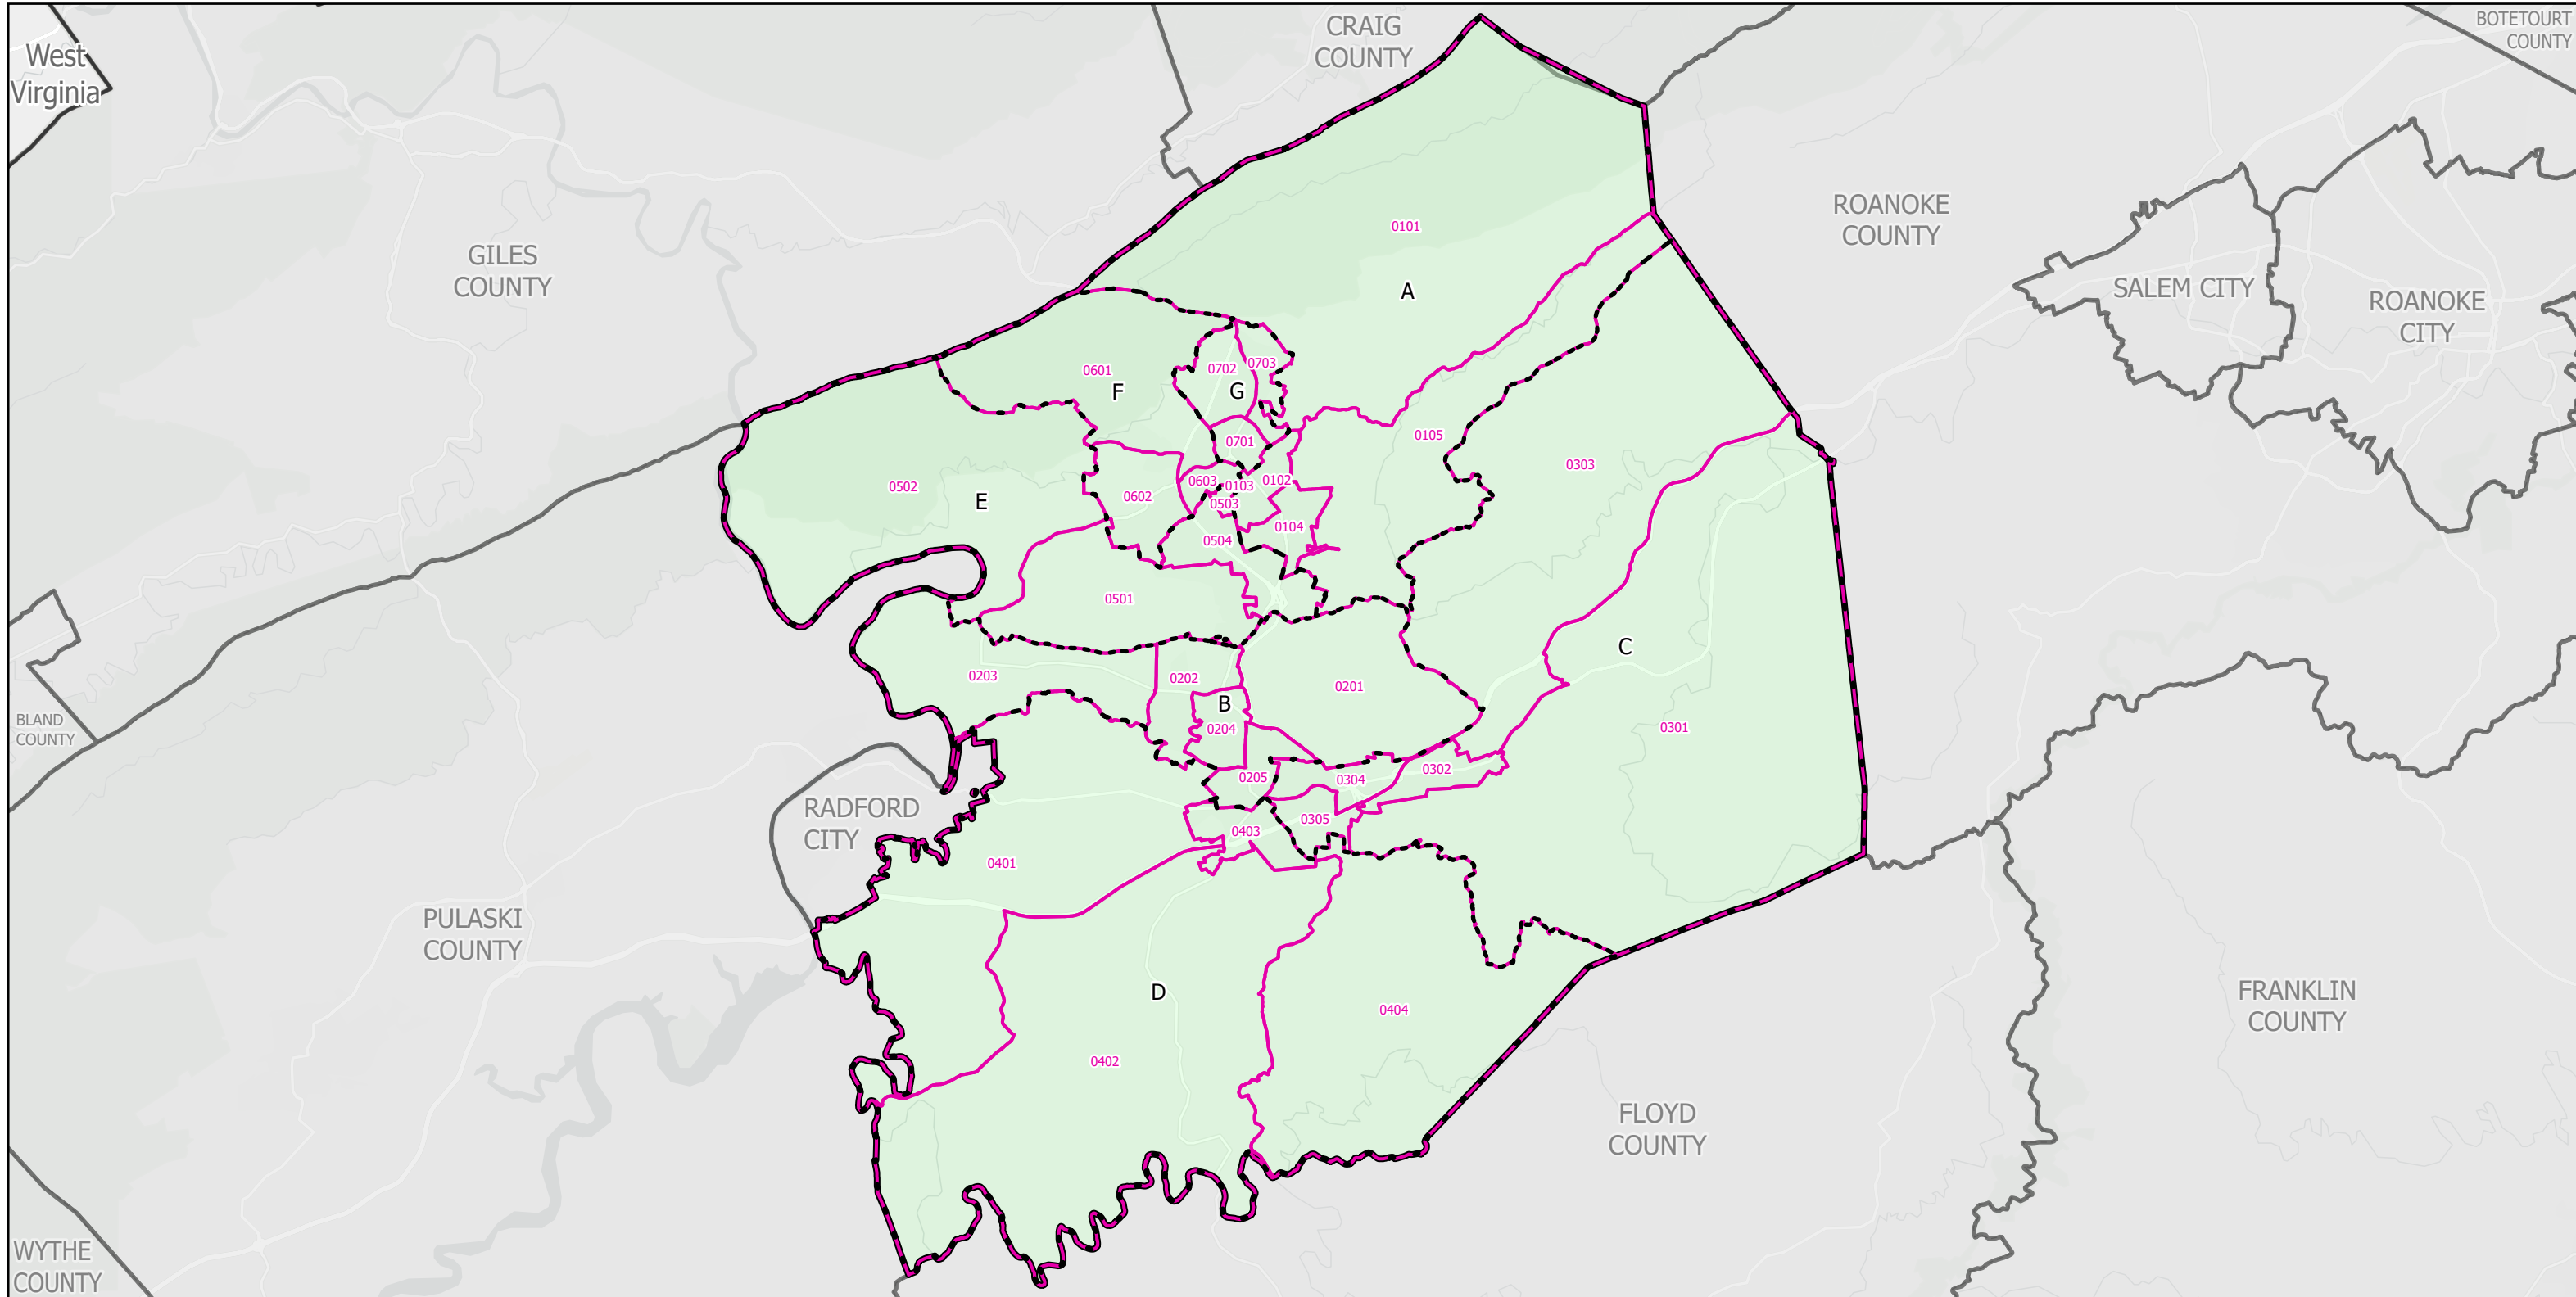

Election Districts and Precincts

Montgomery County

Legend:

- Locality
- Election District
- Precinct

N

0 1.75 3.5 7 Miles

Created by VA Elect GIS Dept 3/30/2026
Base layer Sources: Esri, TomTom, Garmin, FAO, NOAA, USGS, © OpenStreetMap contributors, and the GIS User Community