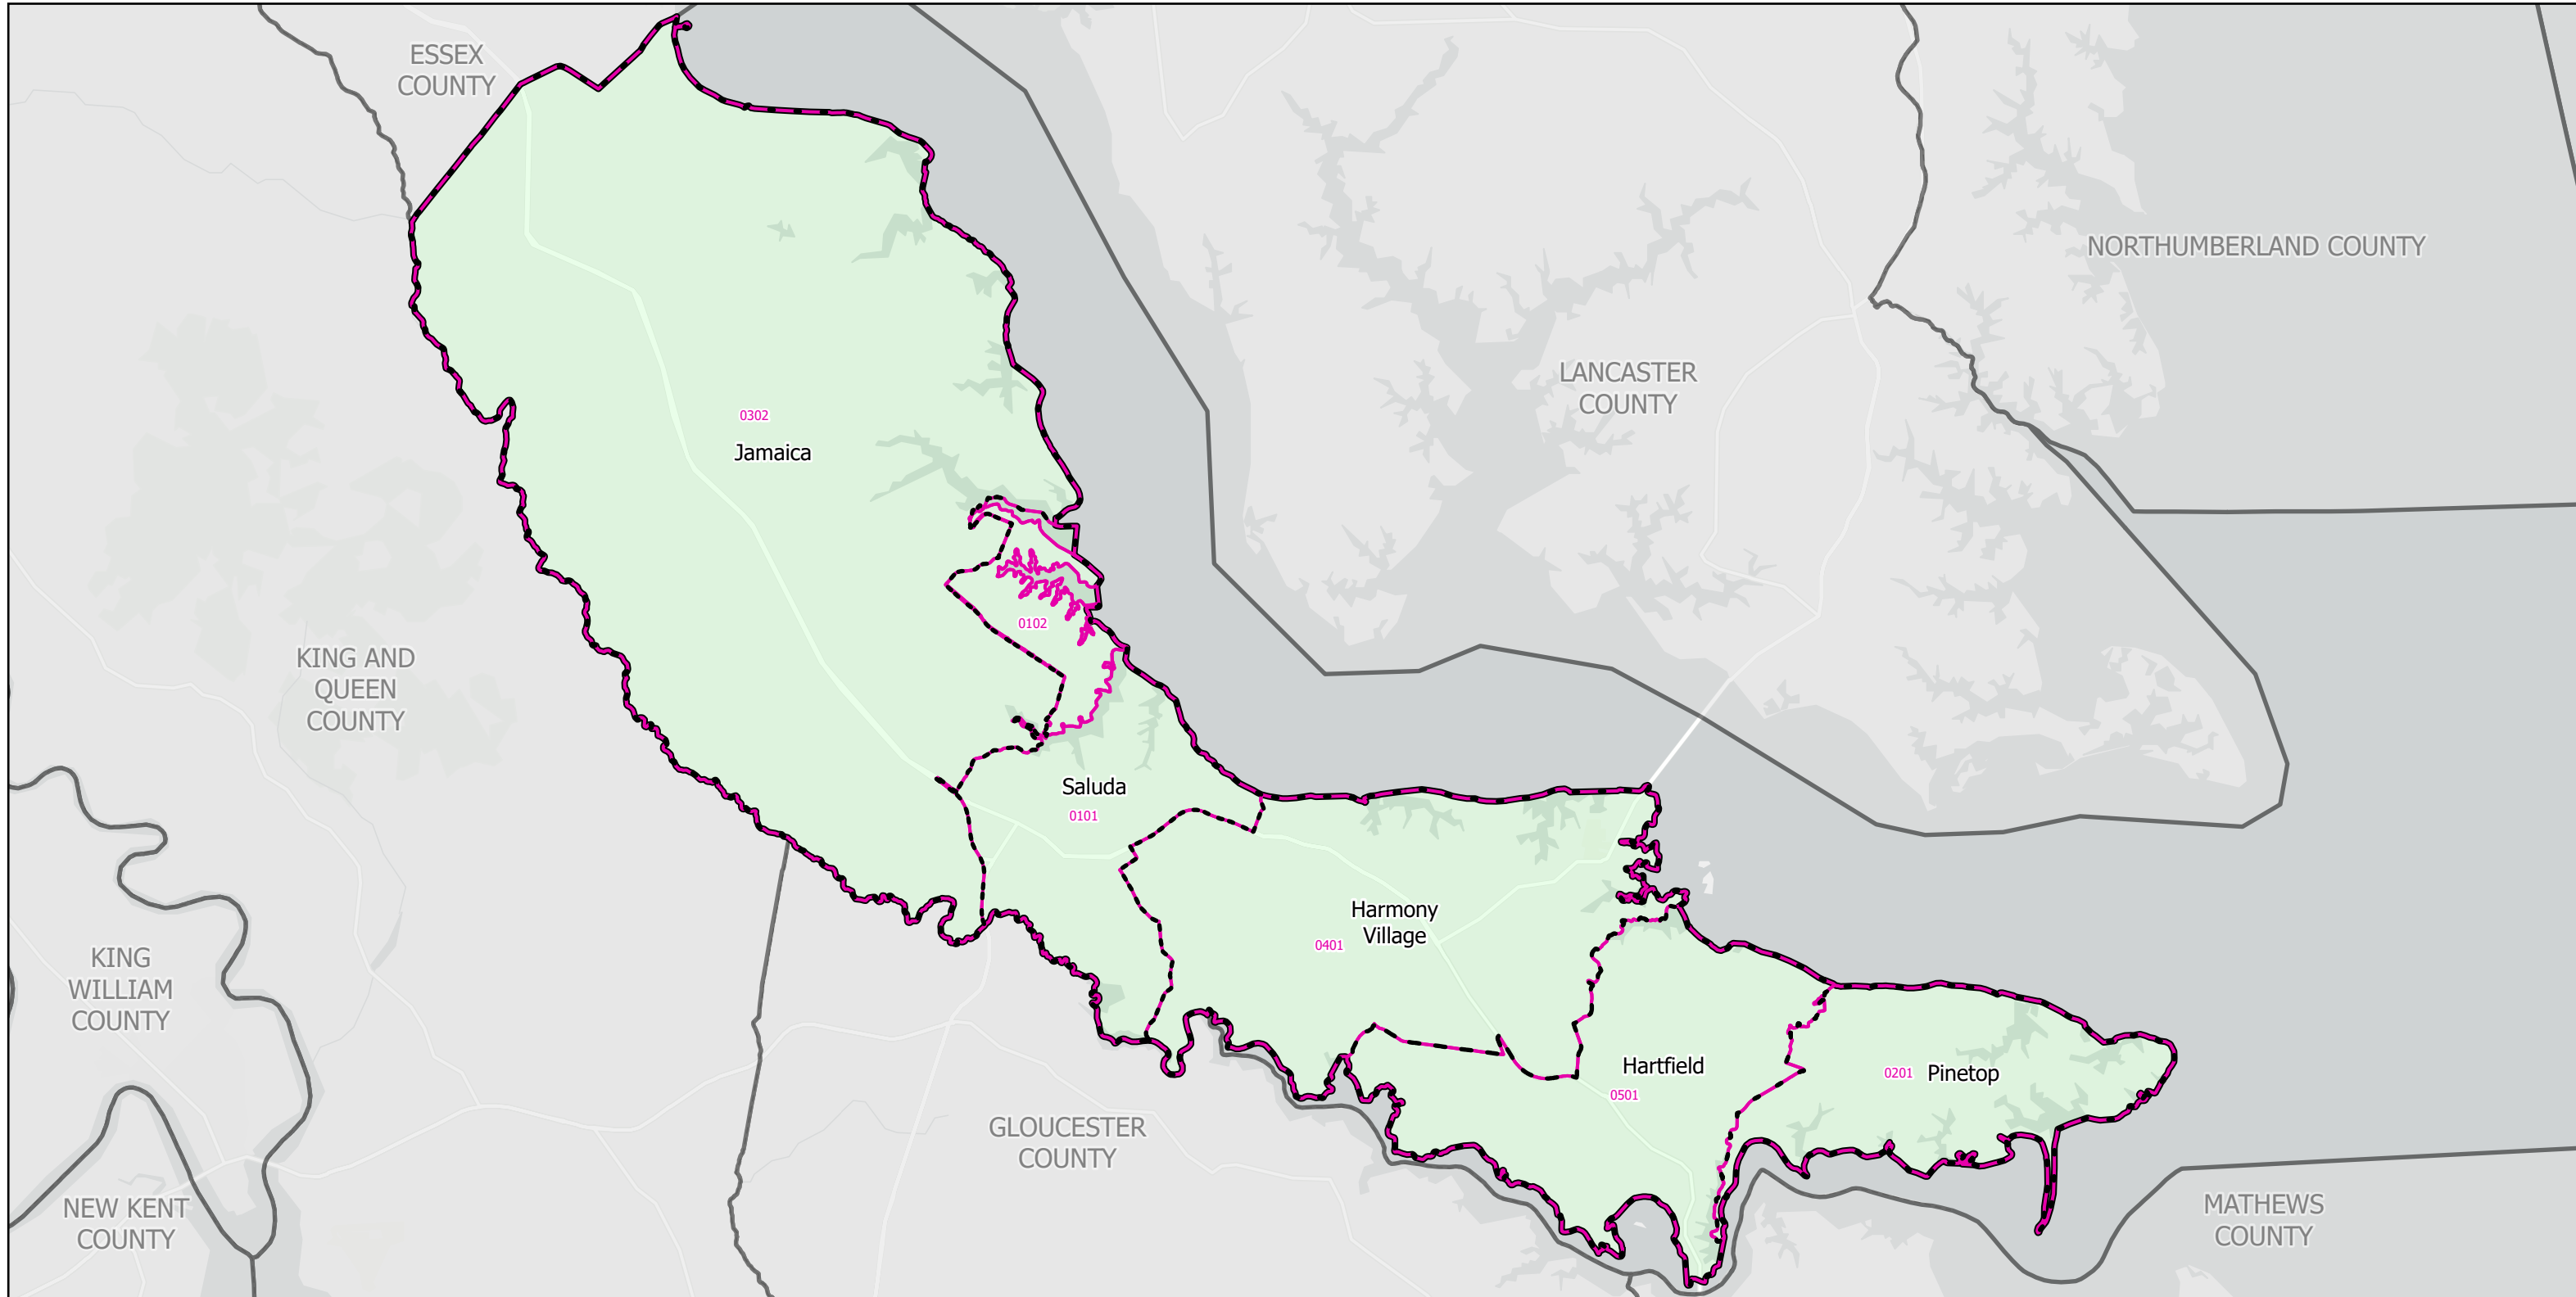

# Election Districts and Precincts

## Middlesex County

 Locality  
 Election District  
 Precinct

0 1.25 2.5 5 Miles

Created by VA Elect GIS Dept 3/30/2026  
Base layer Sources: Esri, TomTom, Garmin, FAO, NOAA, USGS, © OpenStreetMap contributors, and the GIS User Community