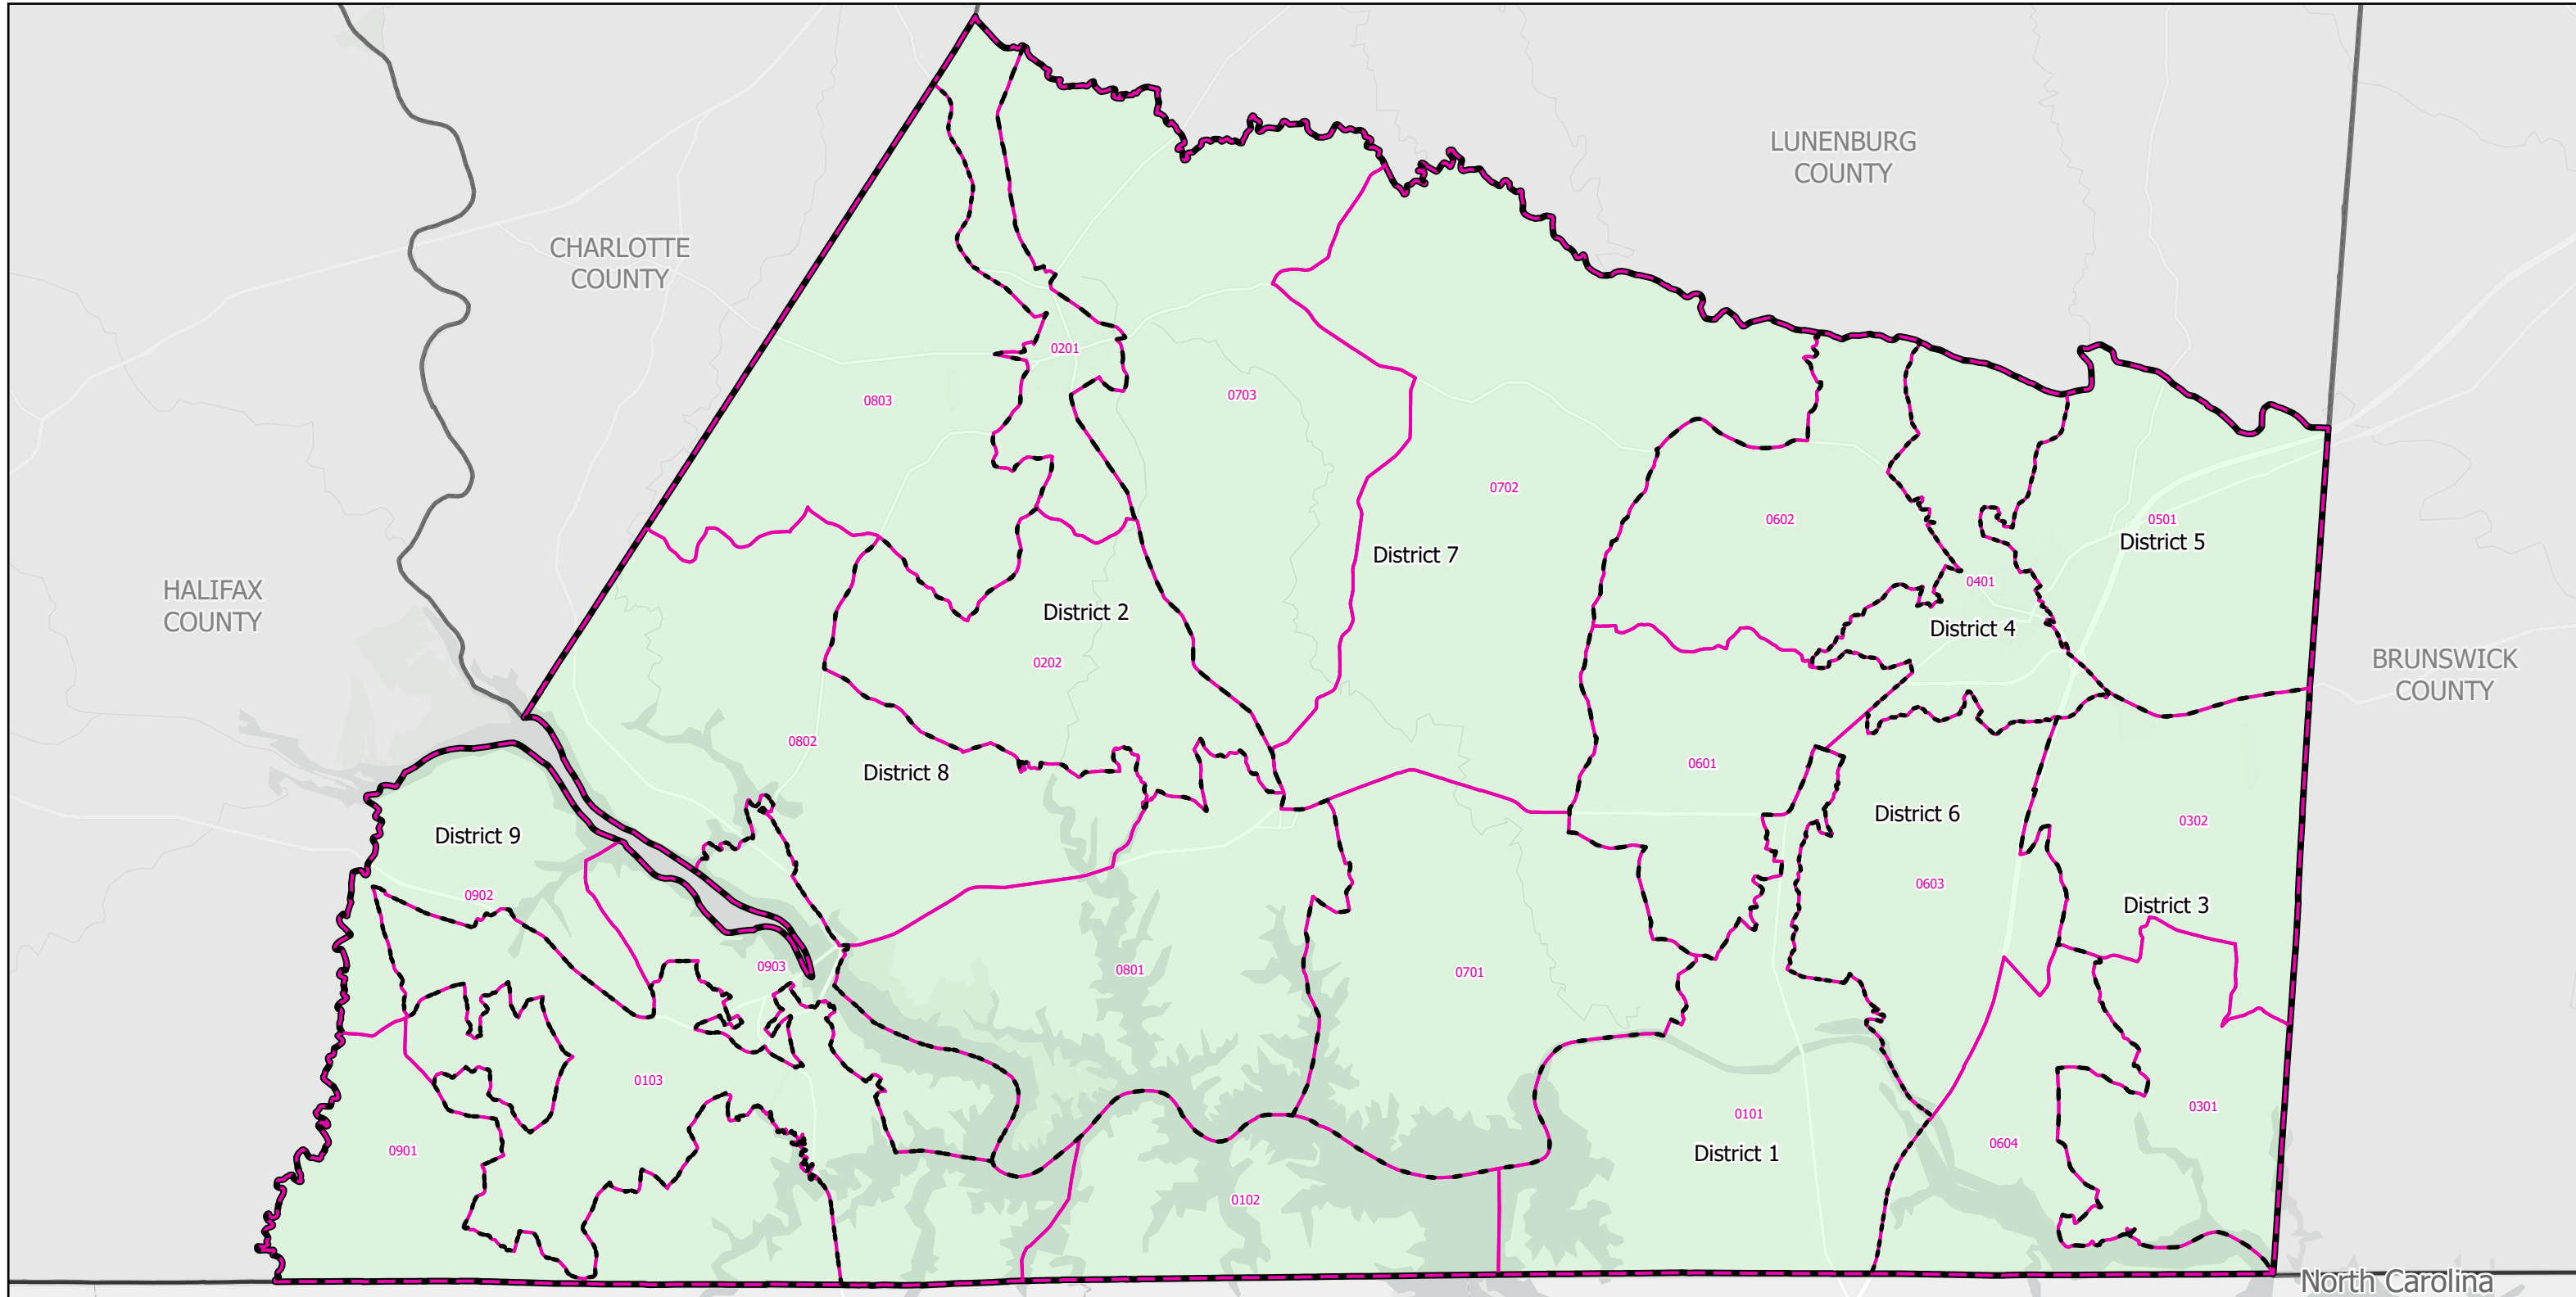

Election Districts and Precincts

Mecklenburg County

Legend:

- Locality
- Election District
- Precinct

N

0 1.5 3 6 Miles

Created by VA Elect GIS Dept 3/30/2026
Base layer Sources: Esri, TomTom, Garmin, FAO, NOAA, USGS, © OpenStreetMap contributors, and the GIS User Community