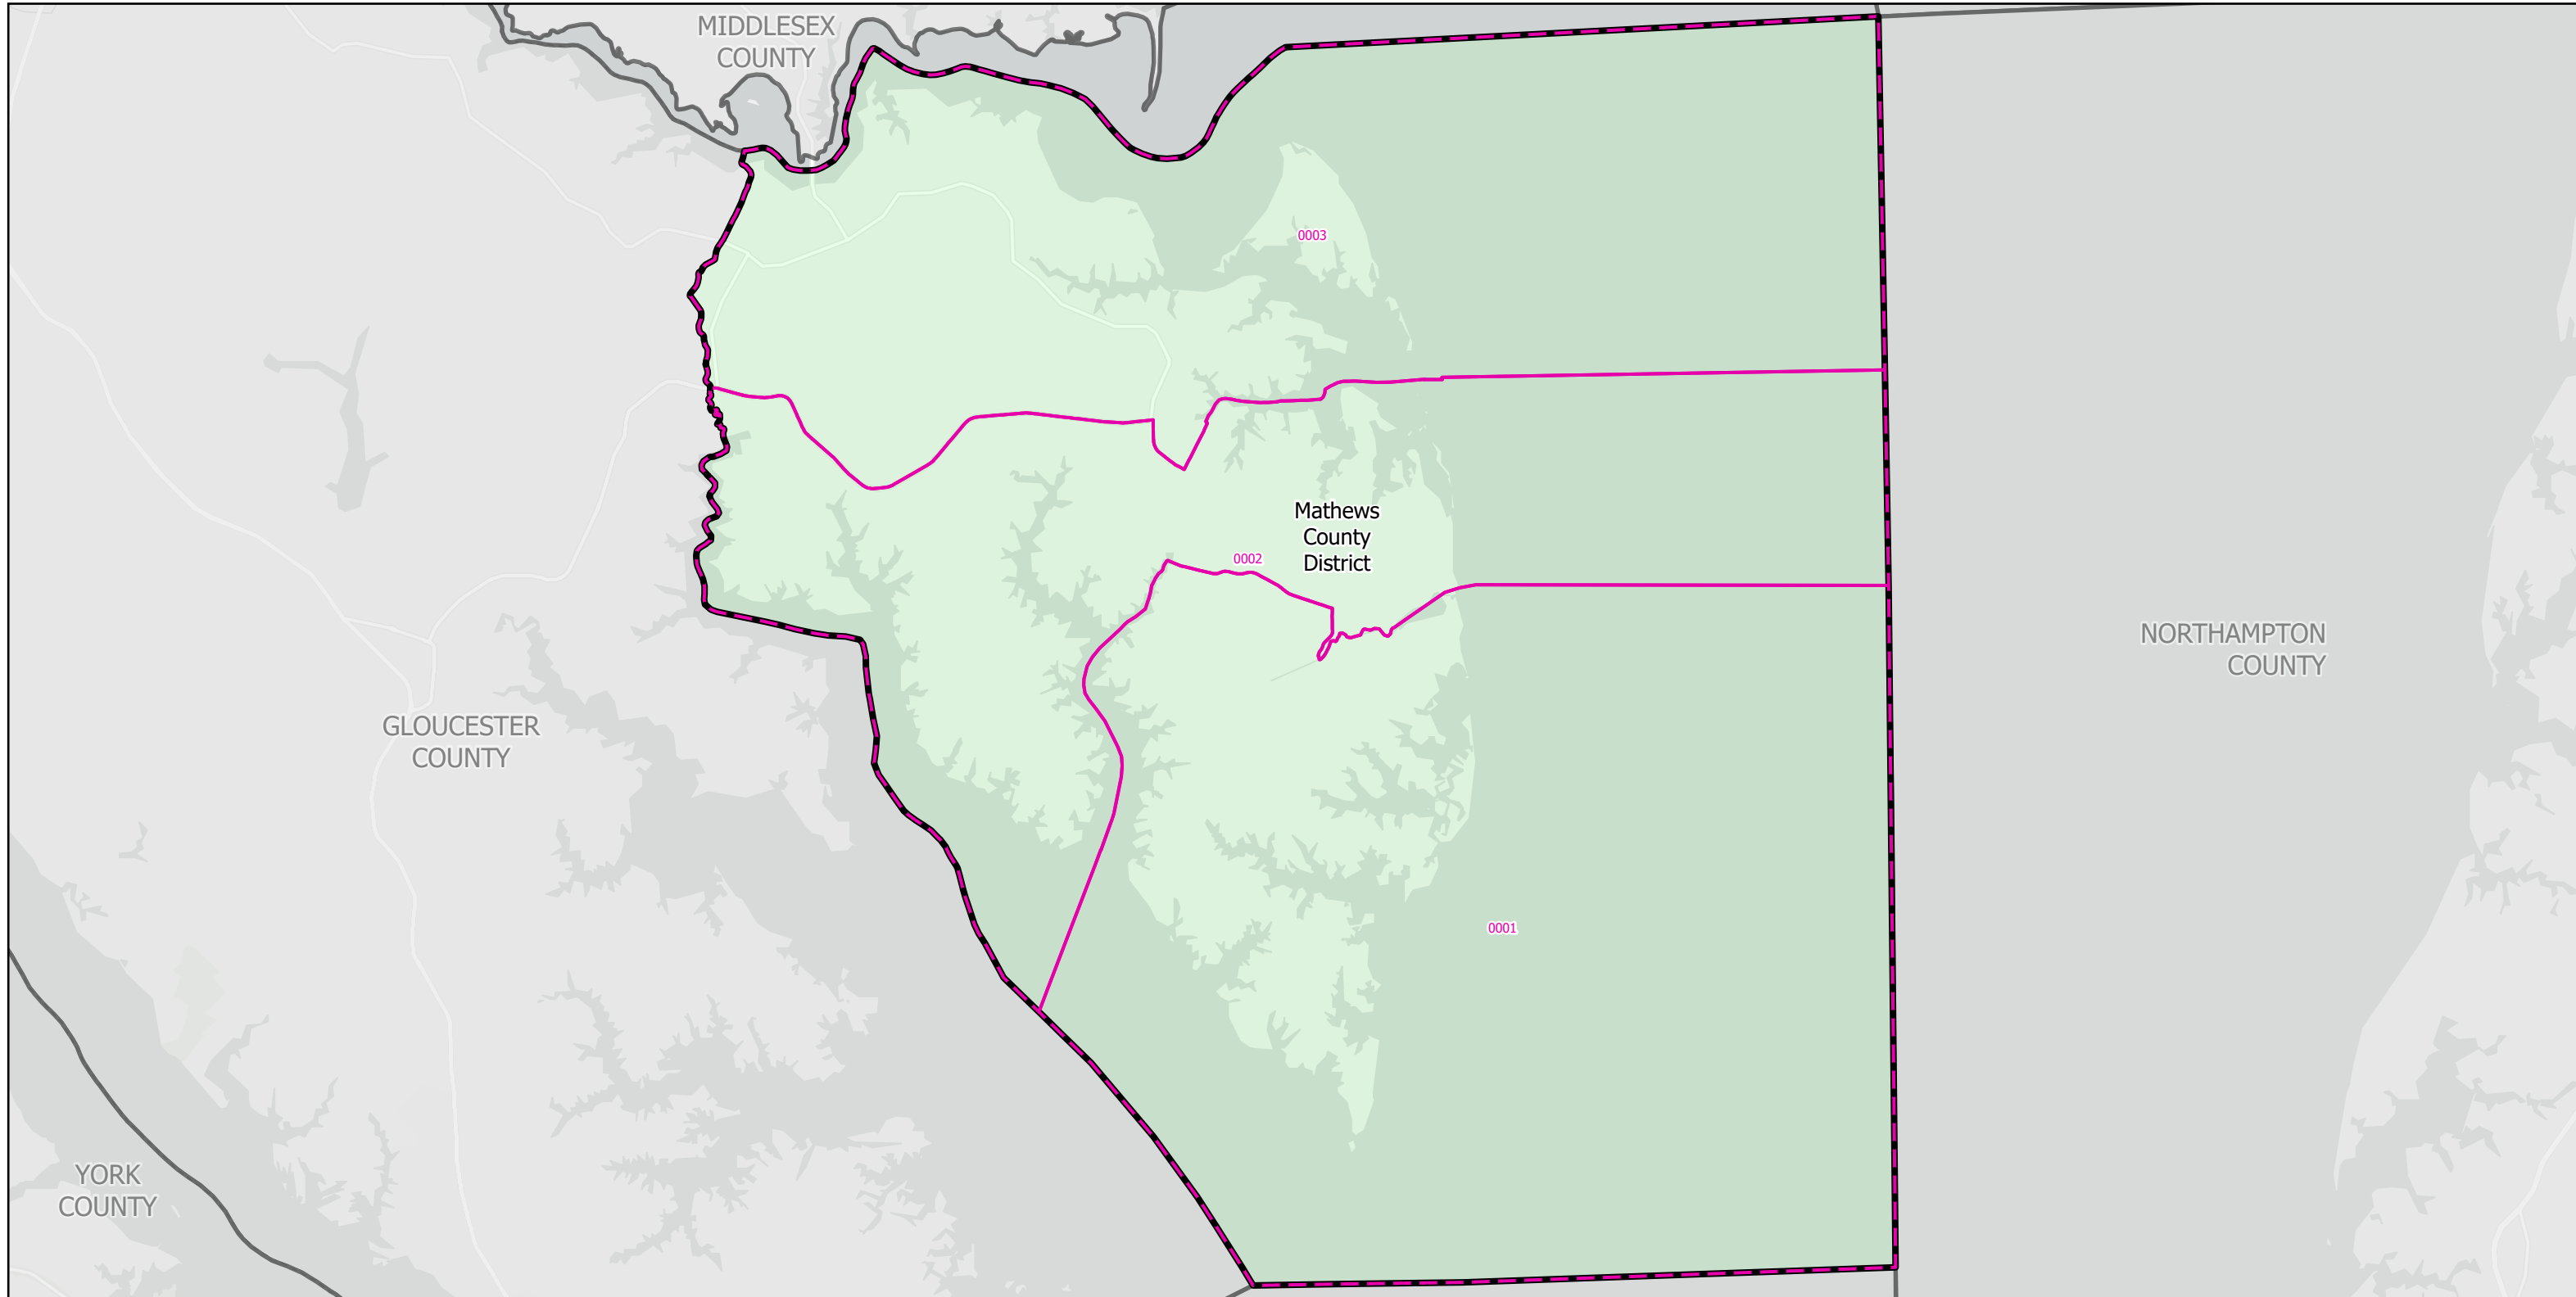

# Election Districts and Precincts

## Mathews County

Created by VA Elect GIS Dept 3/30/2026  
Base layer Sources: Esri, TomTom, Garmin, FAO, NOAA, USGS, © OpenStreetMap contributors, and the GIS User Community