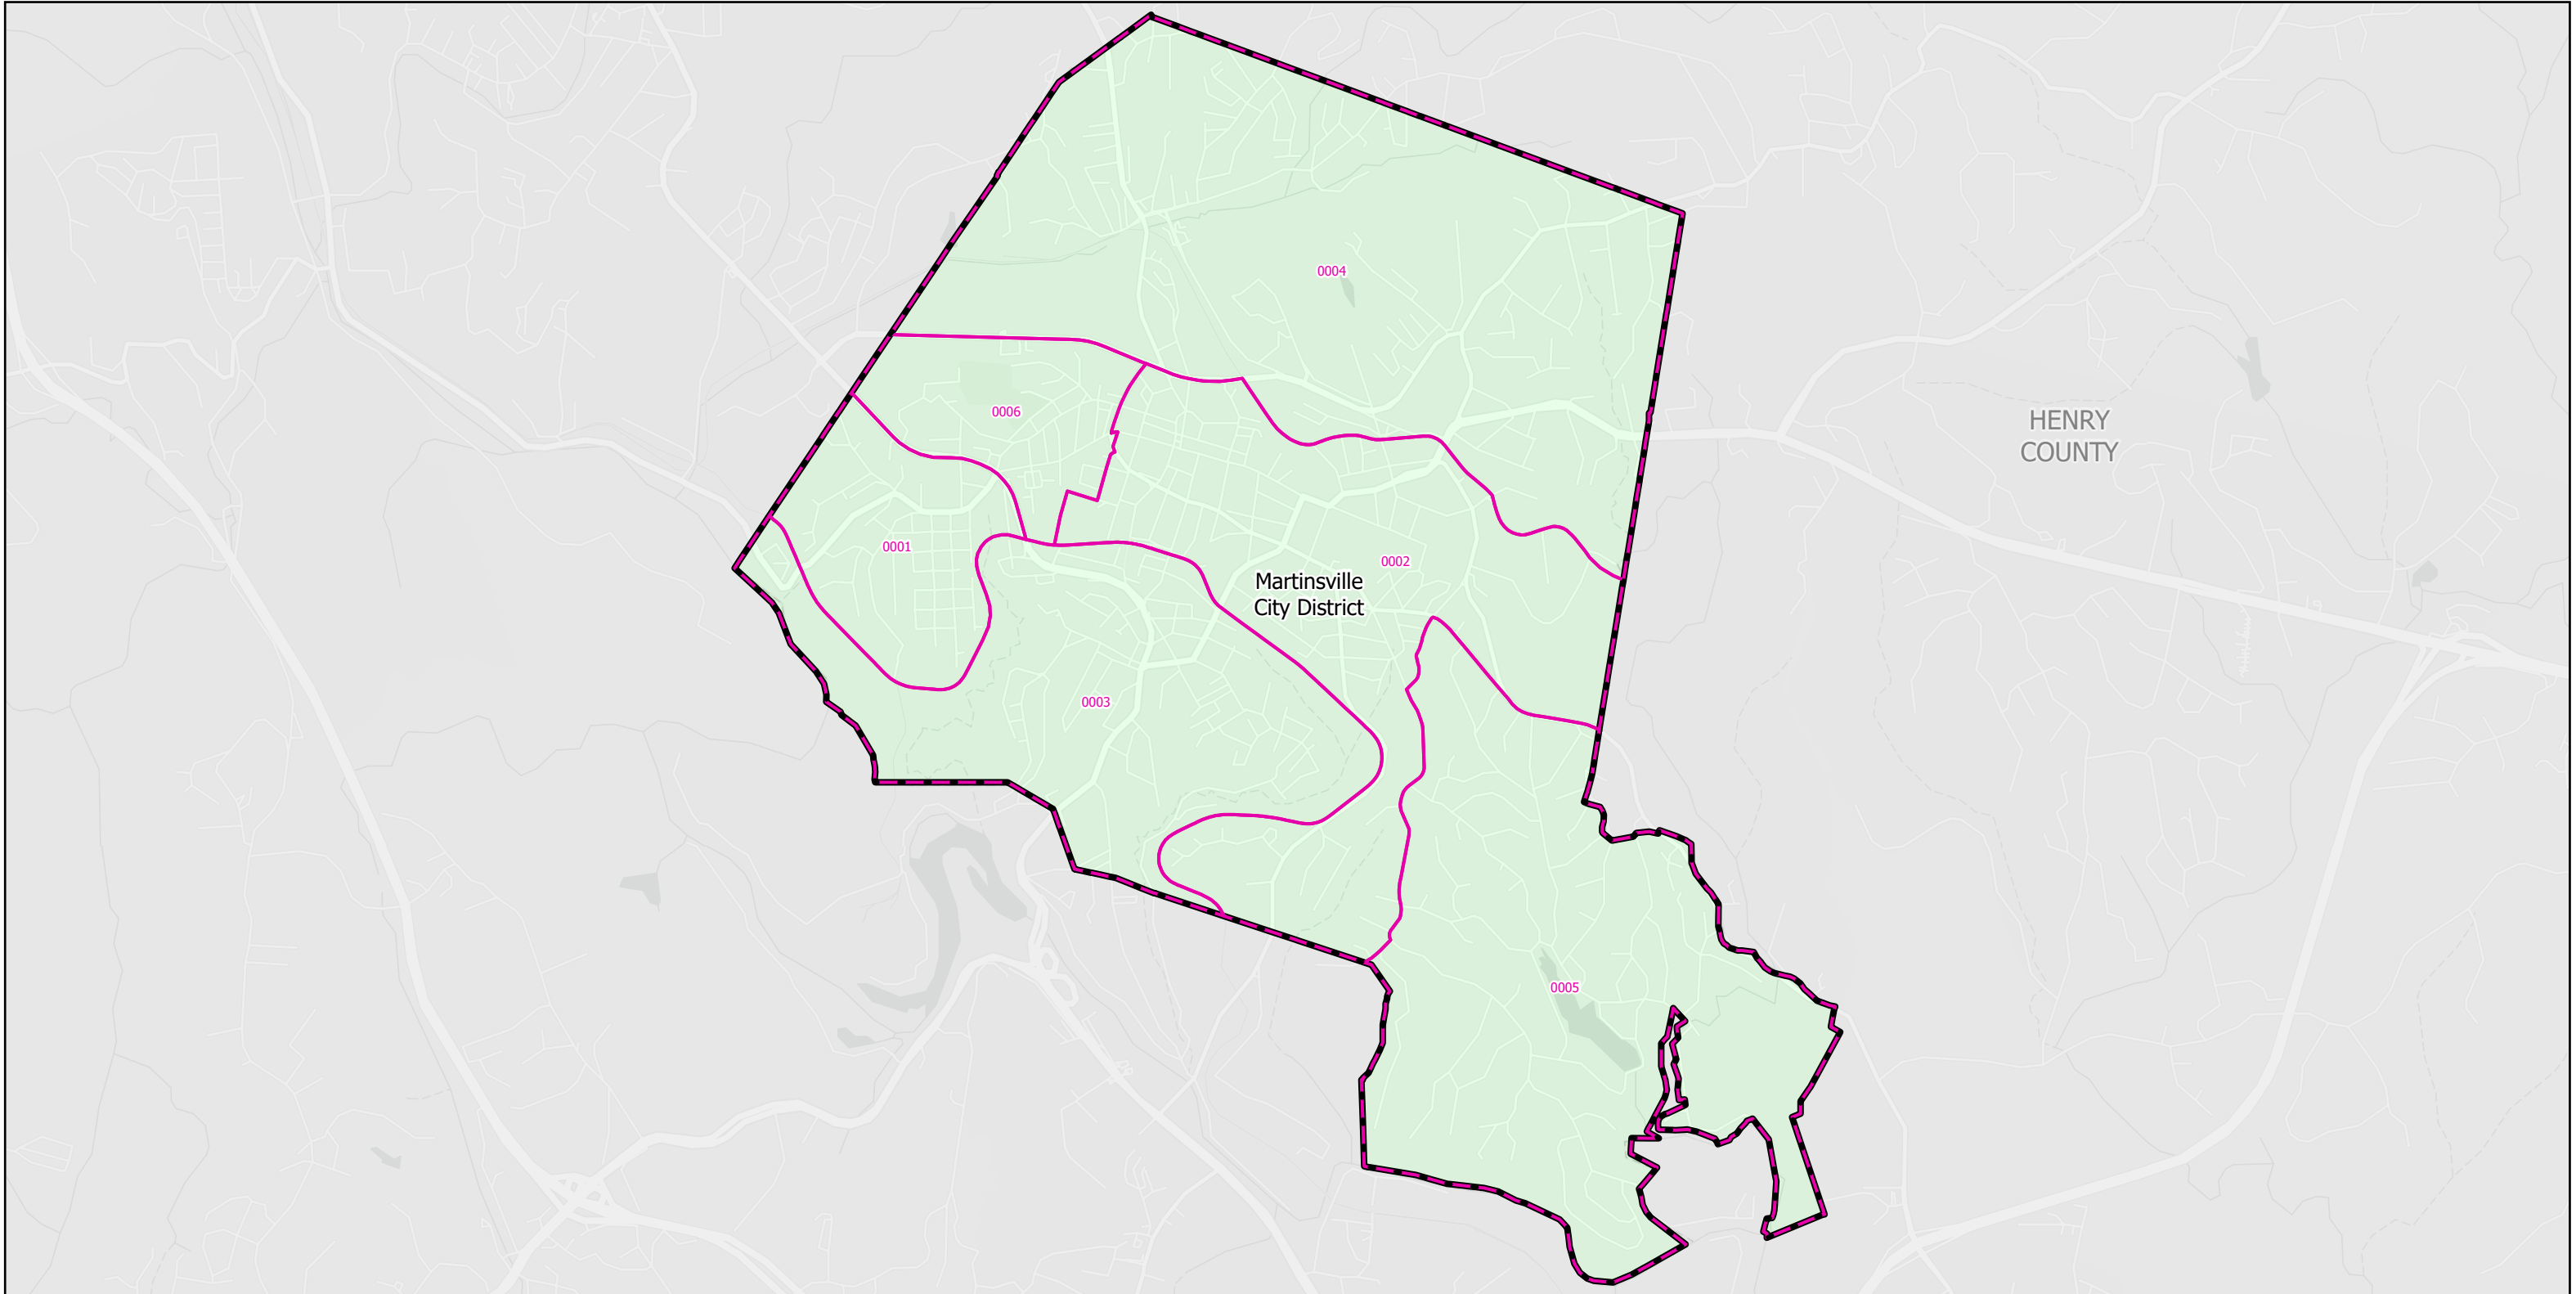

Election Districts and Precincts

Martinsville City

Created by VA Elect GIS Dept 3/30/2026
Base layer Sources: Esri, TomTom, Garmin, FAO, NOAA, USGS, © OpenStreetMap contributors, and the GIS User Community