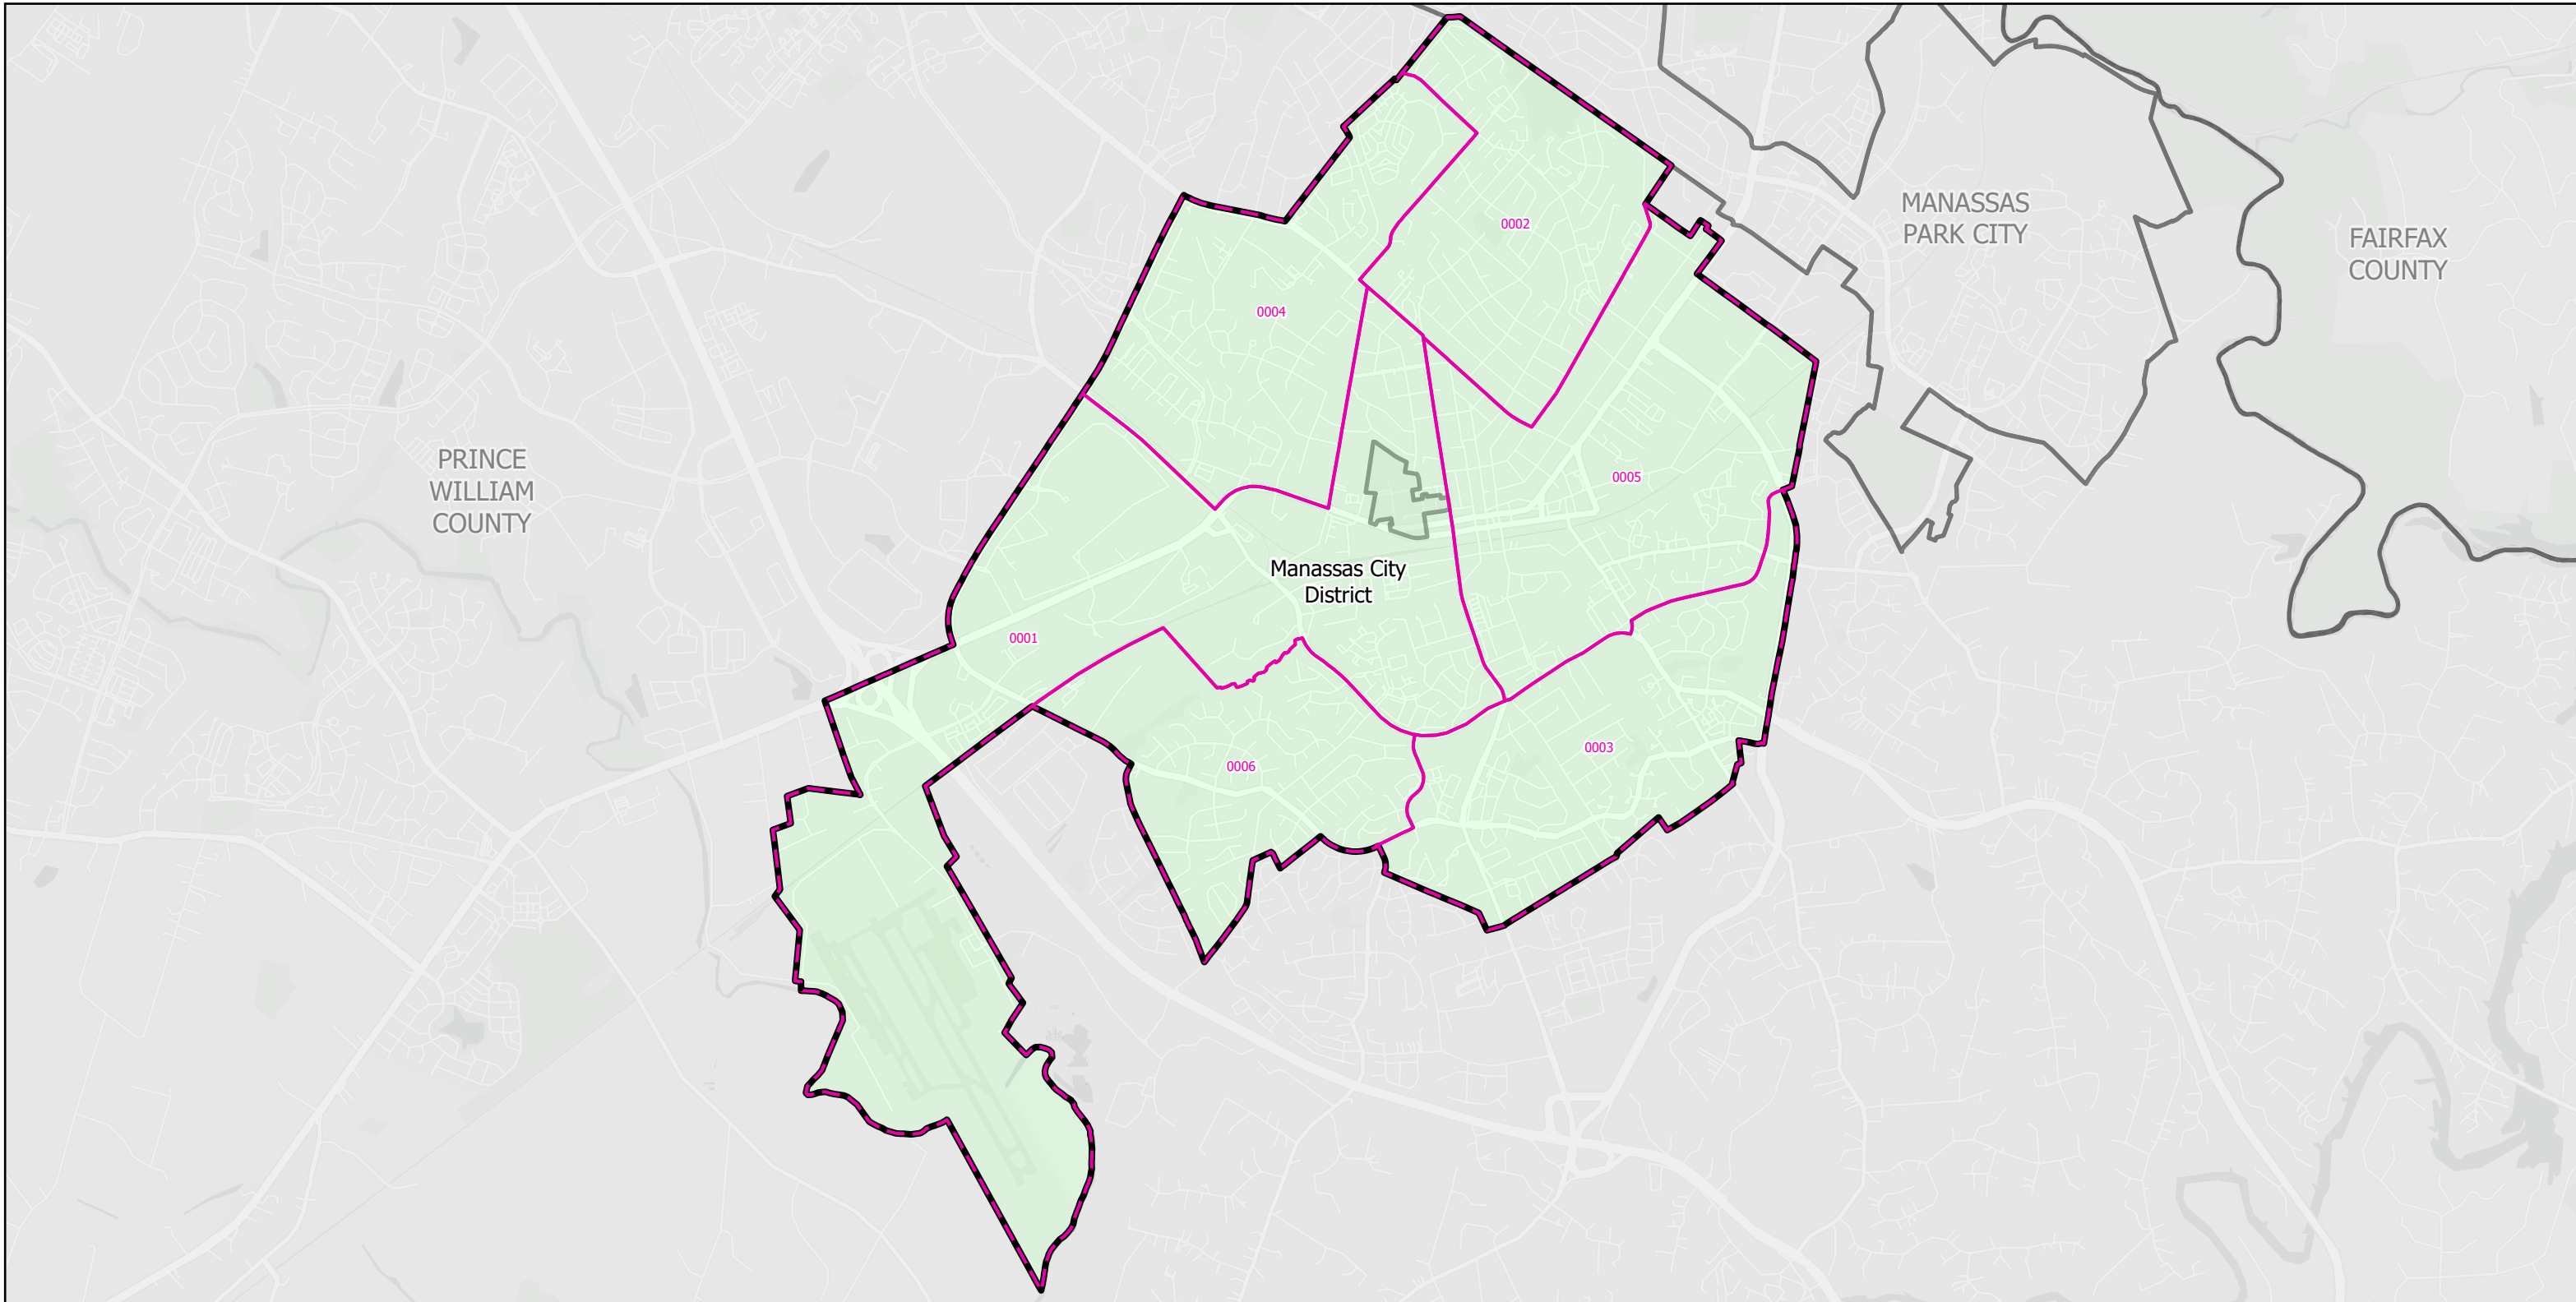

Election Districts and Precincts

Manassas City

Legend:

- Locality (thick black outline)
- Election District (dashed black outline)
- Precinct (pink outline)

Created by VA Elect GIS Dept 3/30/2026
Base layer Sources: Esri, TomTom, Garmin, FAO, NOAA, USGS, © OpenStreetMap contributors, and the GIS User Community