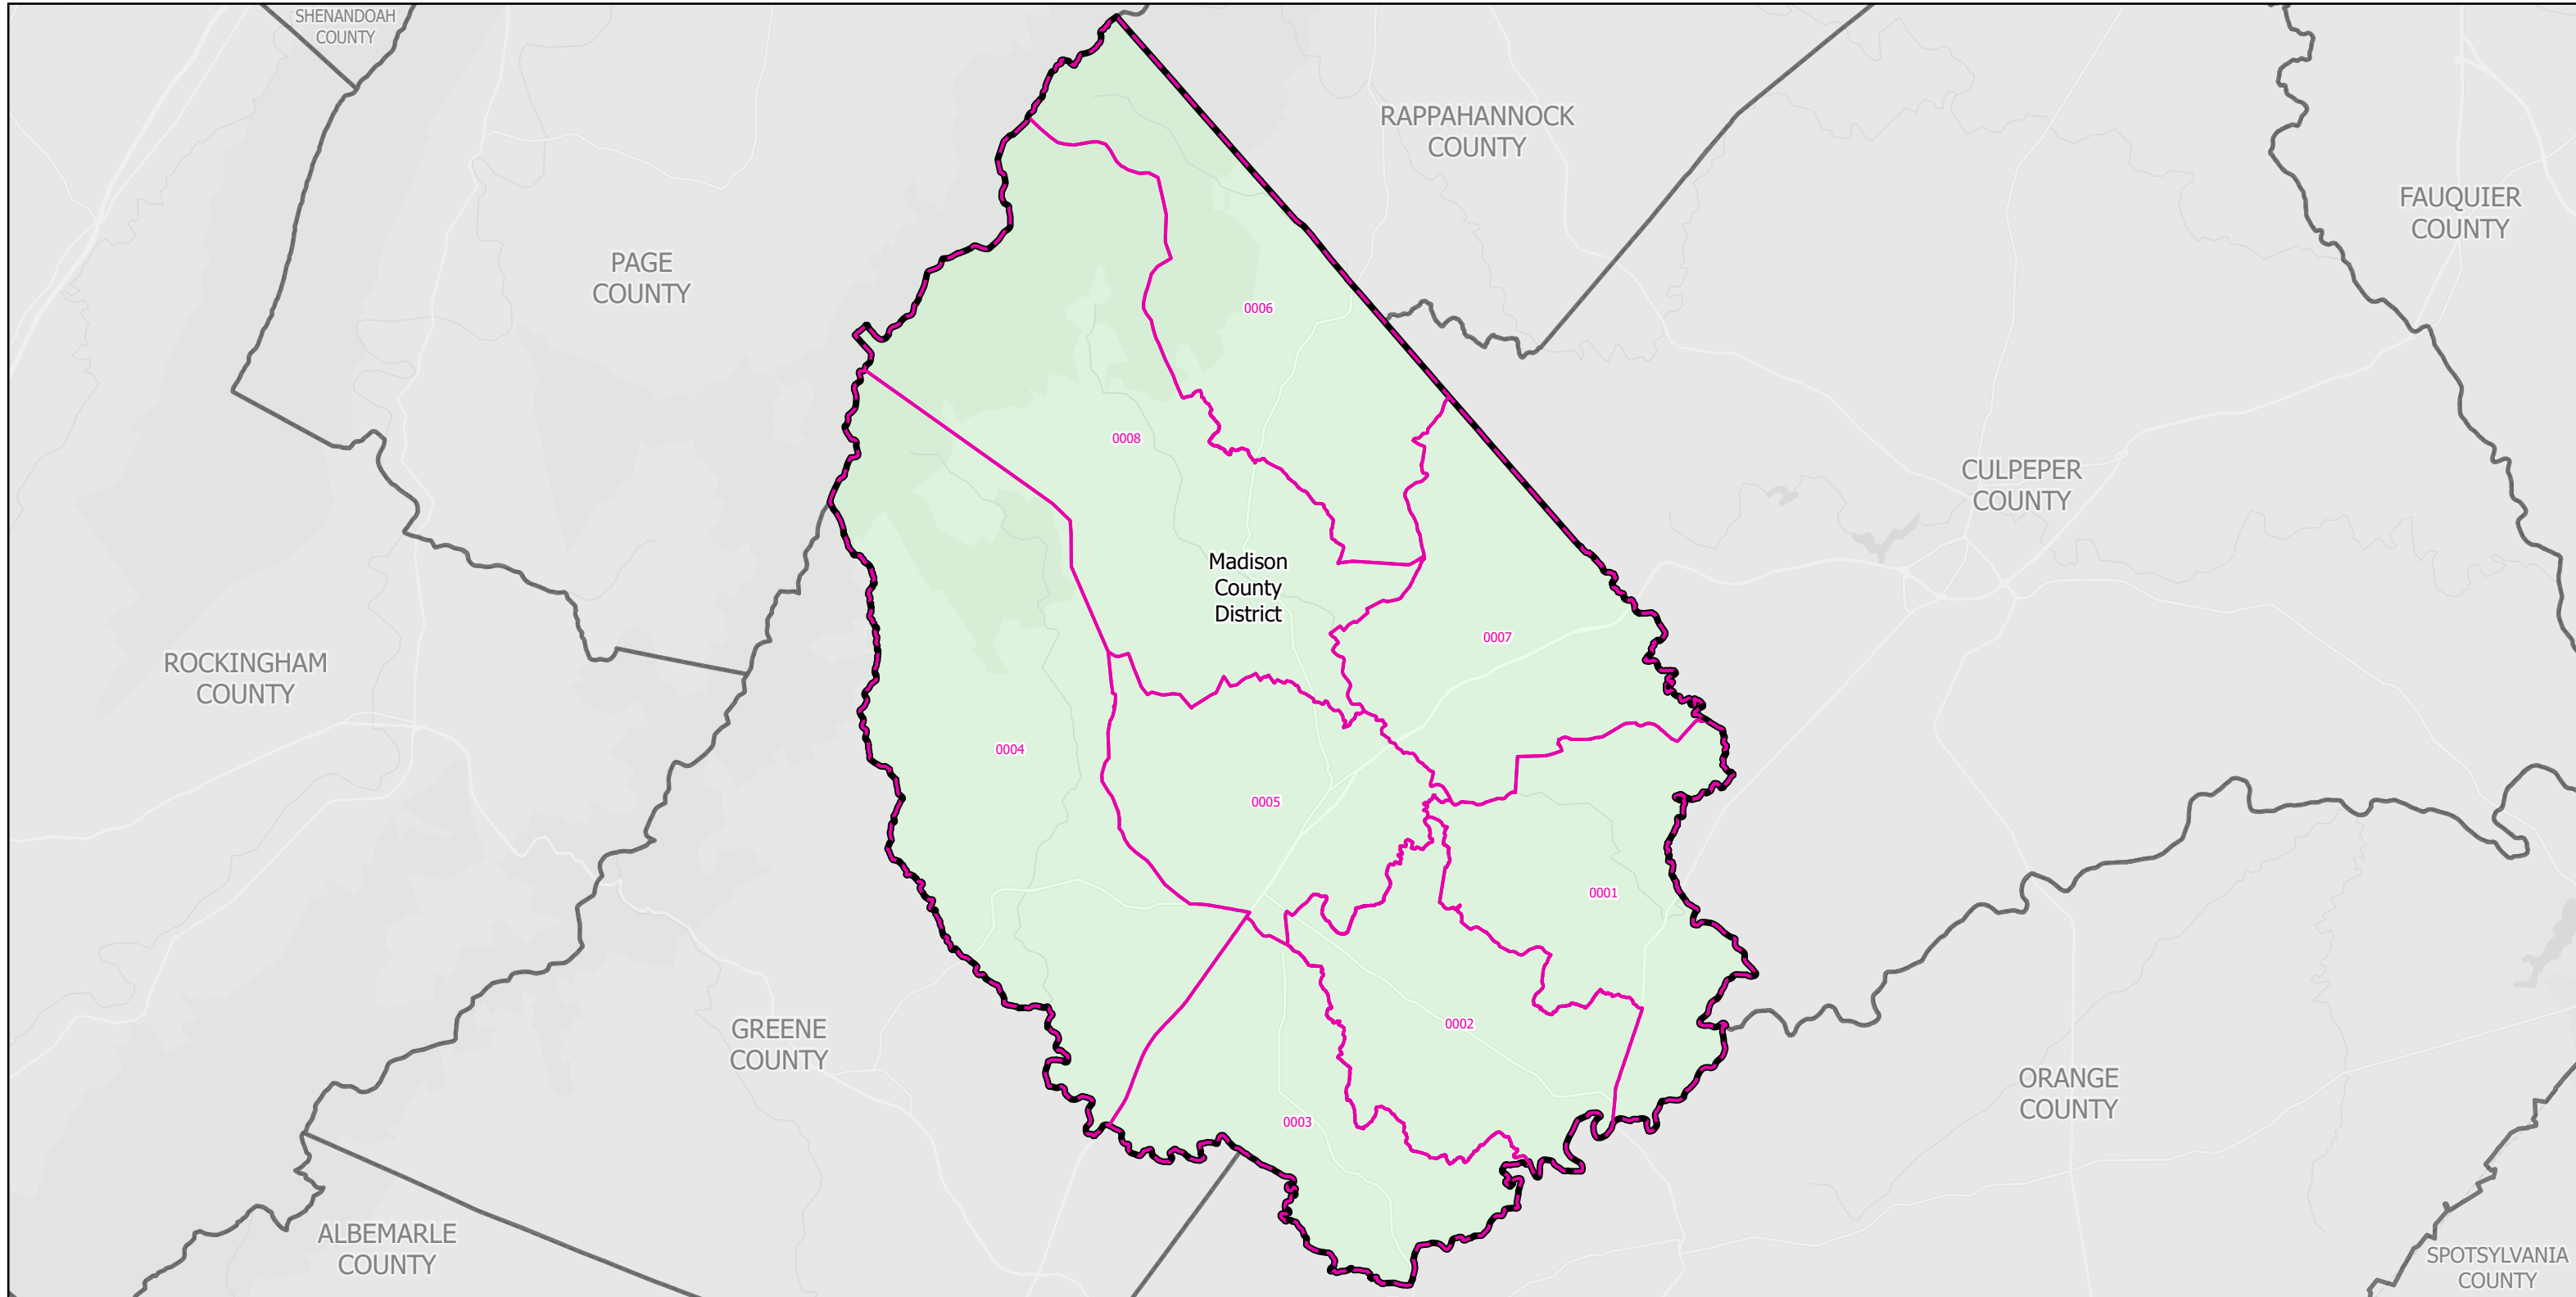

Election Districts and Precincts

Madison County

Created by VA Elect GIS Dept 3/30/2026
Base layer Sources: Esri, TomTom, Garmin, FAO, NOAA, USGS, © OpenStreetMap contributors, and the GIS User Community