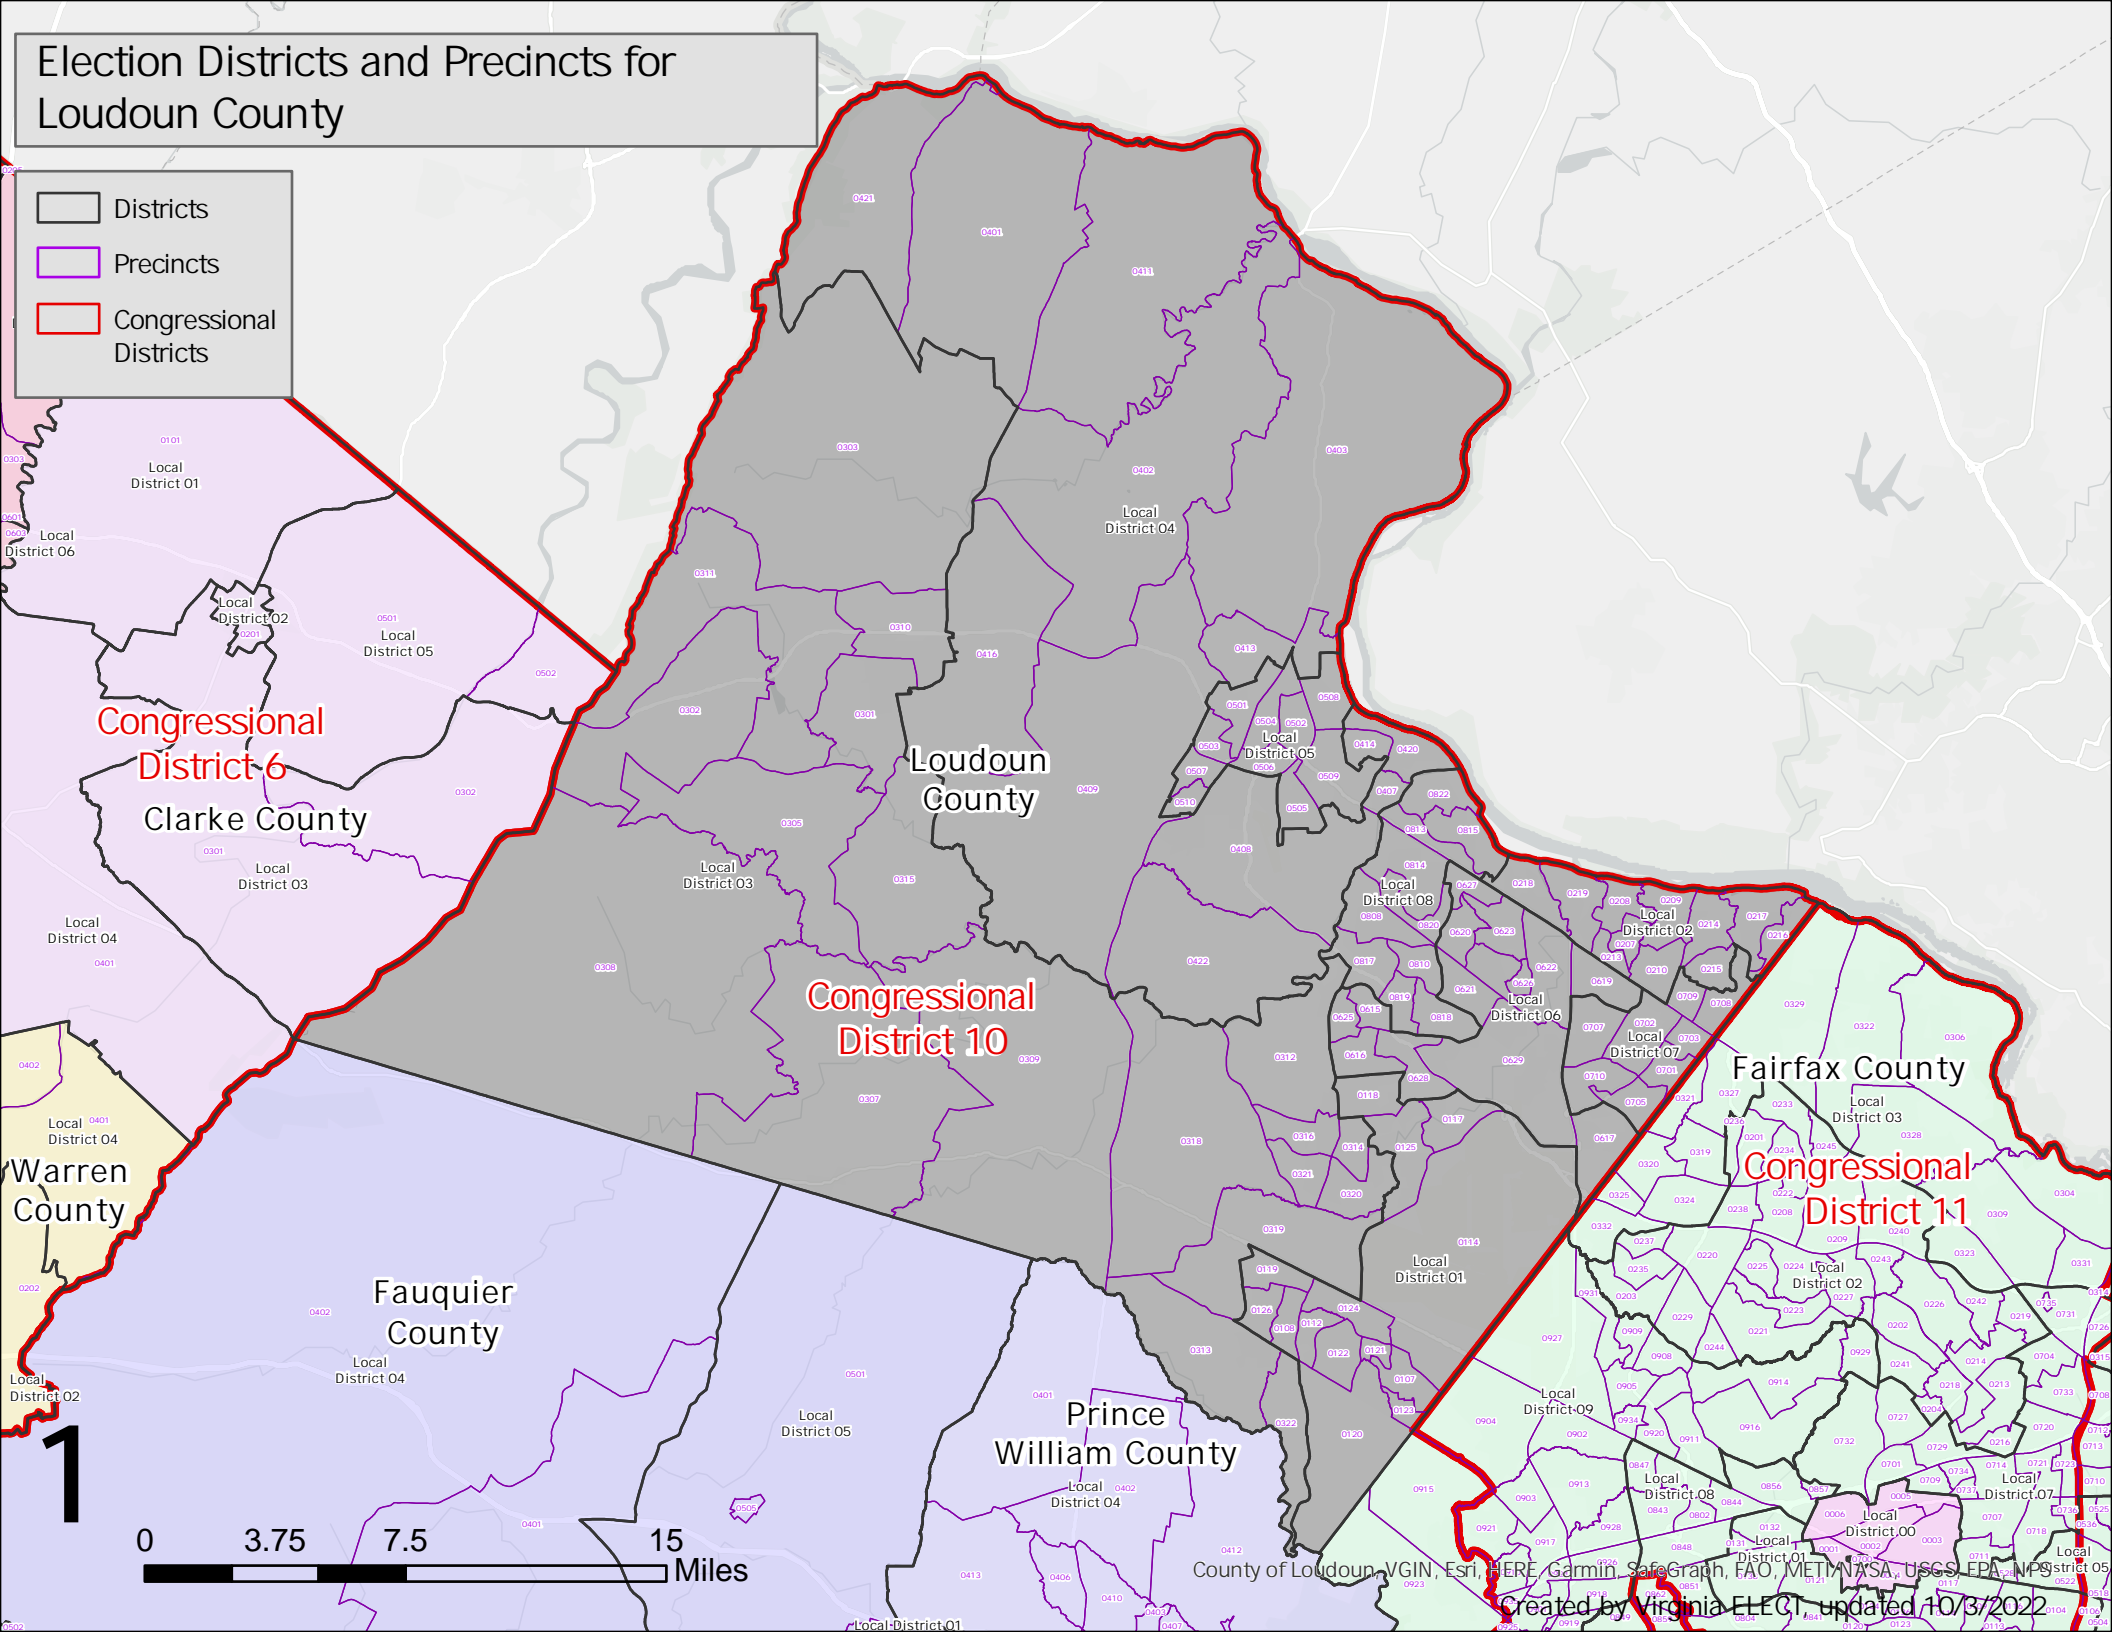

Election Districts and Precincts for Loudoun County

- Districts
- Precincts
- Congressional Districts

Congressional District-6

Clarke County

Loudoun County

Congressional District 10

Fairfax County

Congressional District 11

Fauquier County

Prince William County

Warren County

0 3.75 7.5 15 Miles

County of Loudoun, VGIN, Esri, HERE, Garmin, SafeGraph, FAO, METI/NASA, USGS, EPA, NPS
Created by Virginia ELEC1, updated 10/3/2022