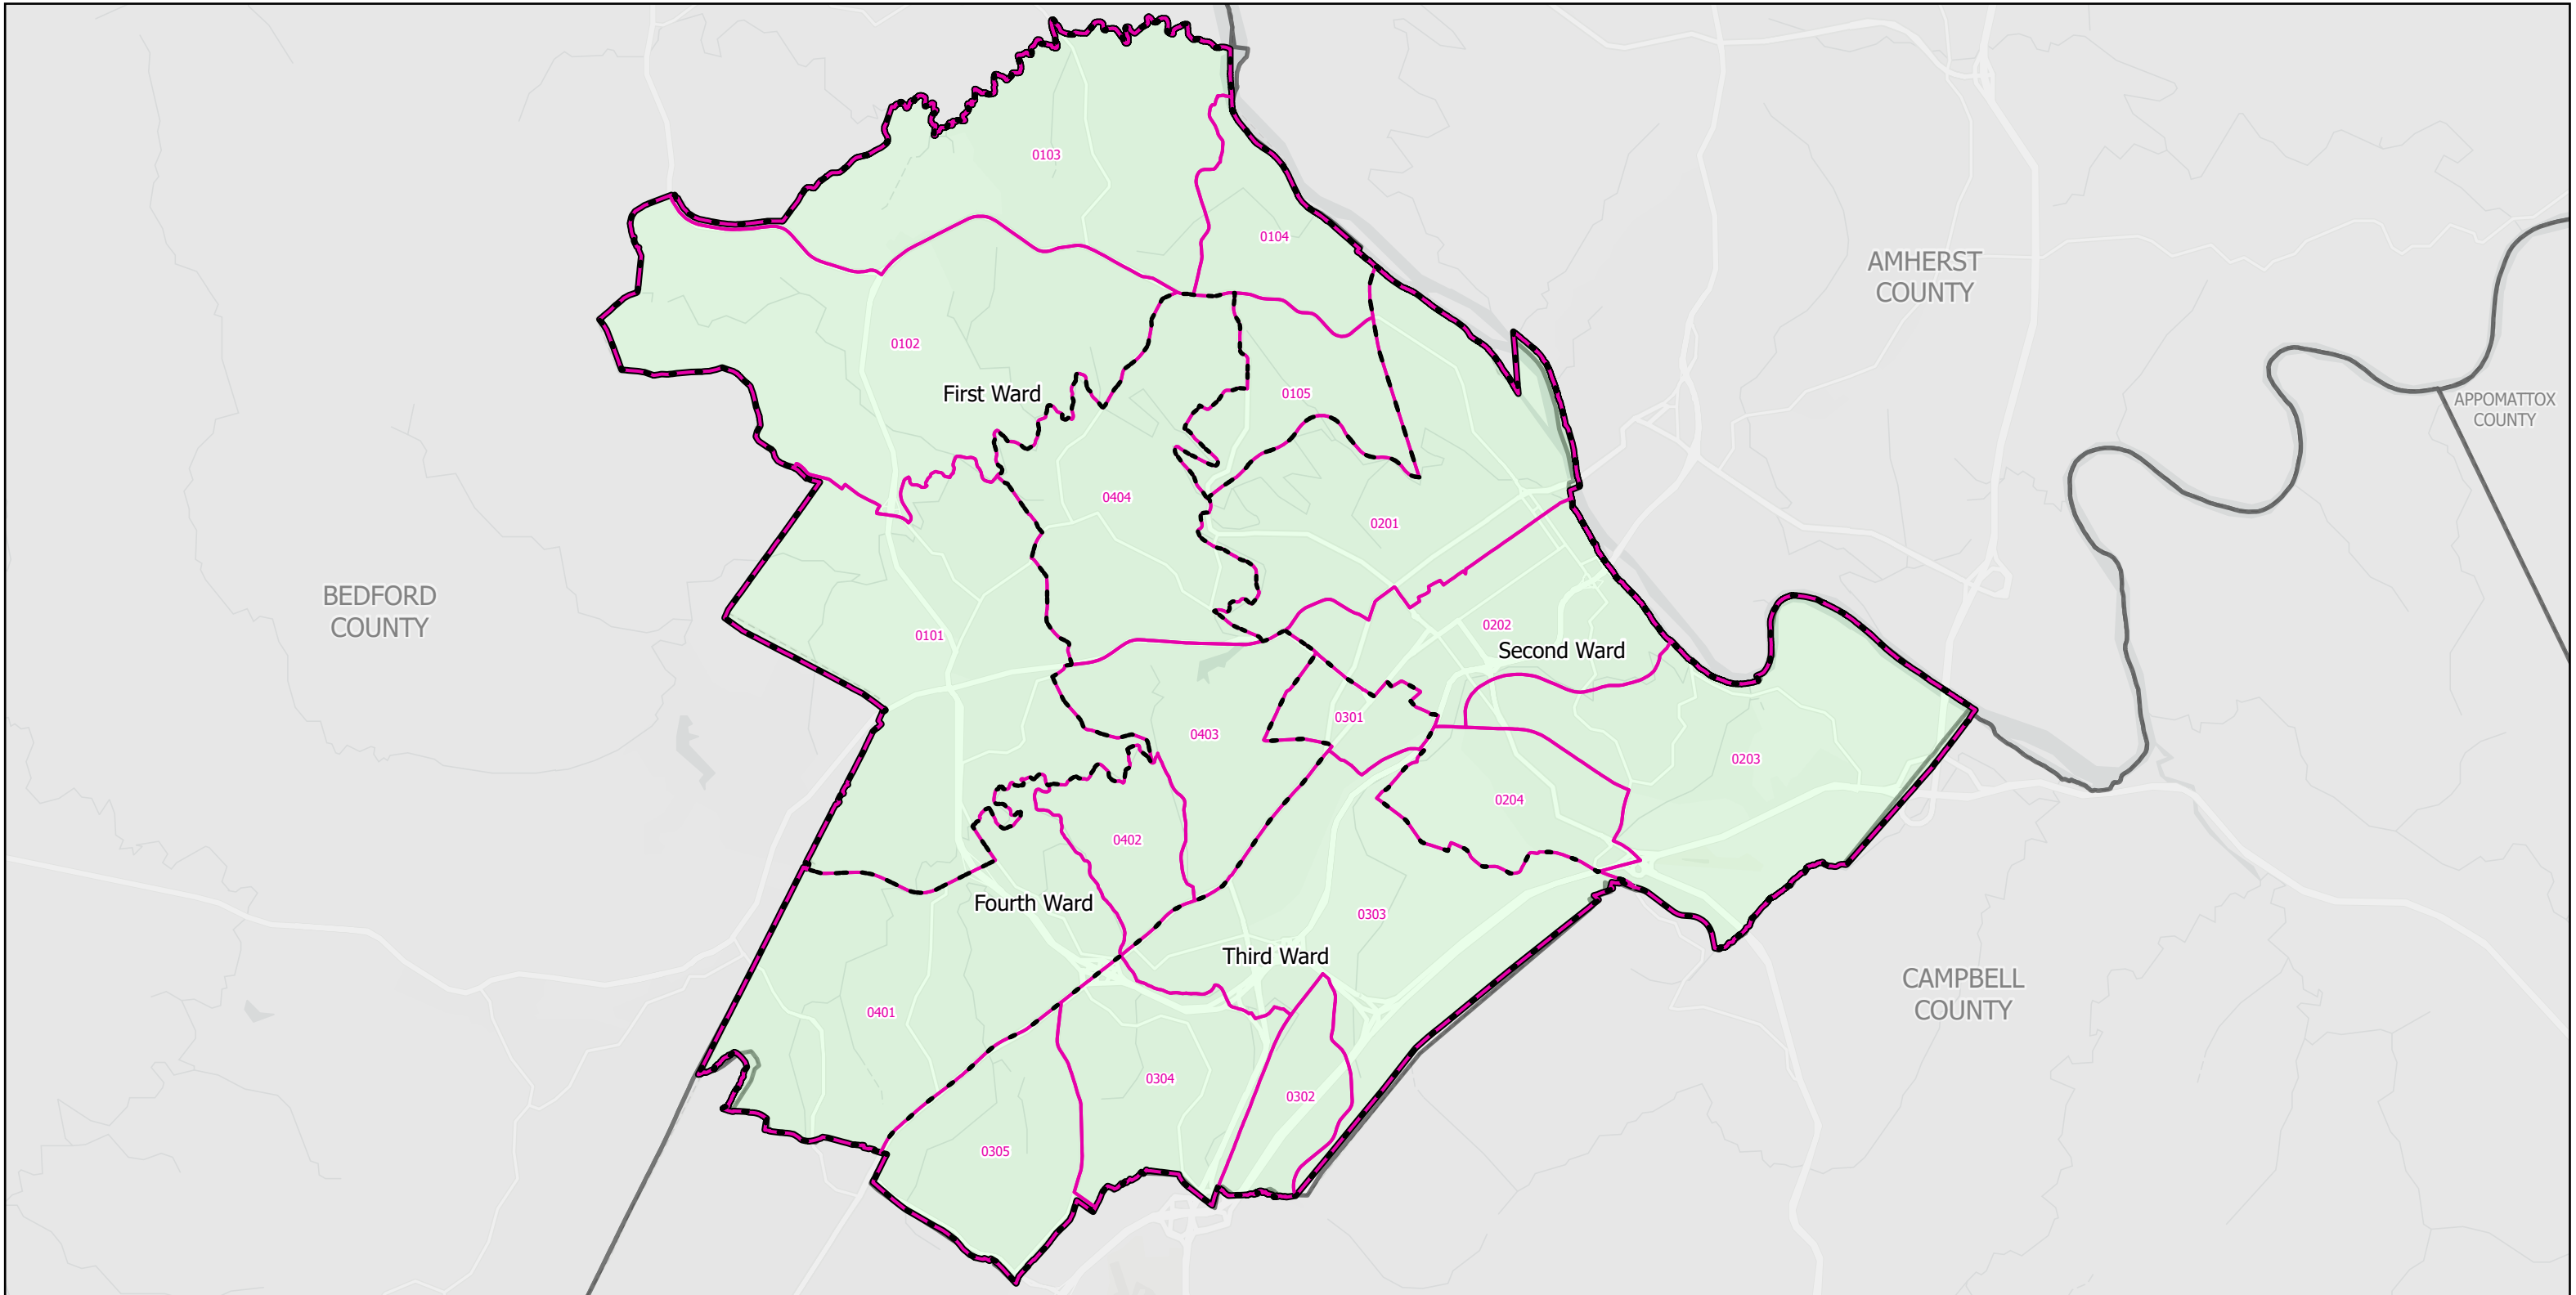

Election Districts and Precincts

Lynchburg City

Legend:

- Locality (thick black outline)
- Election District (dashed black outline)
- Precinct (pink outline)

Scale: 0 0.5 1 2 Miles

Created by VA Elect GIS Dept 3/30/2026
Base layer Sources: Esri, TomTom, Garmin, FAO, NOAA, USGS, © OpenStreetMap contributors, and the GIS User Community