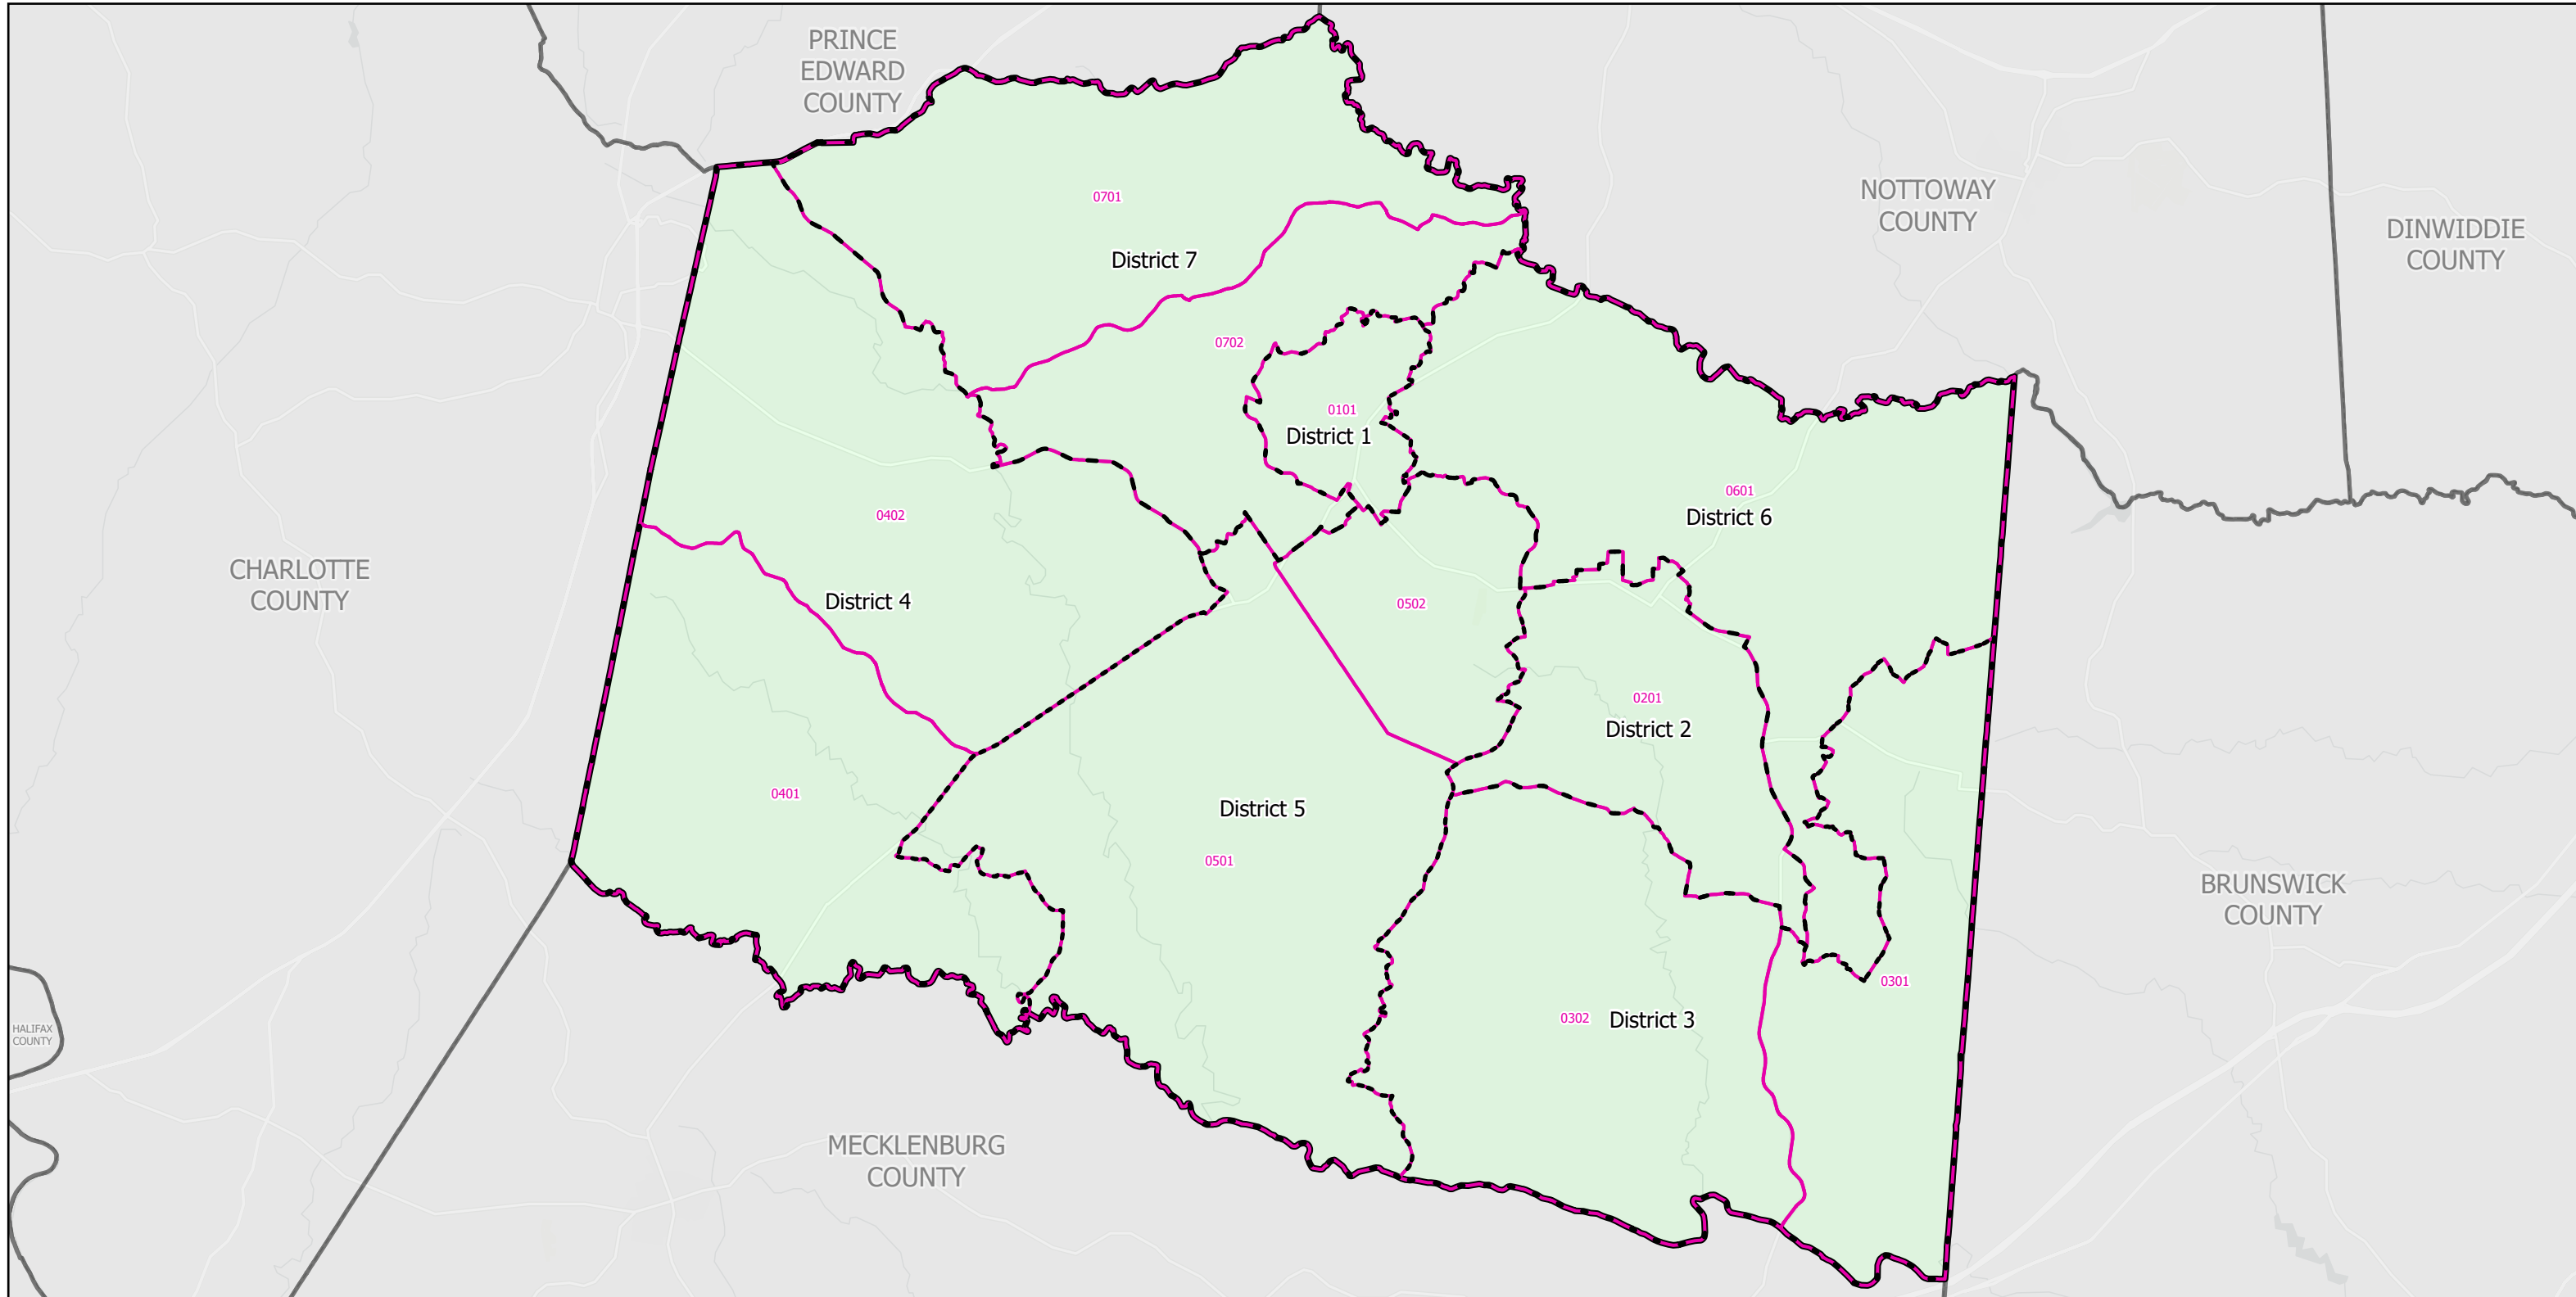

Election Districts and Precincts

Lunenburg County

 Locality
 Election District
 Precinct

N

0 1.5 3 6 Miles
Created by VA Elect GIS Dept 3/30/2026
Base layer Sources: Esri, TomTom, Garmin, FAO, NOAA, USGS, © OpenStreetMap contributors, and the GIS User Community