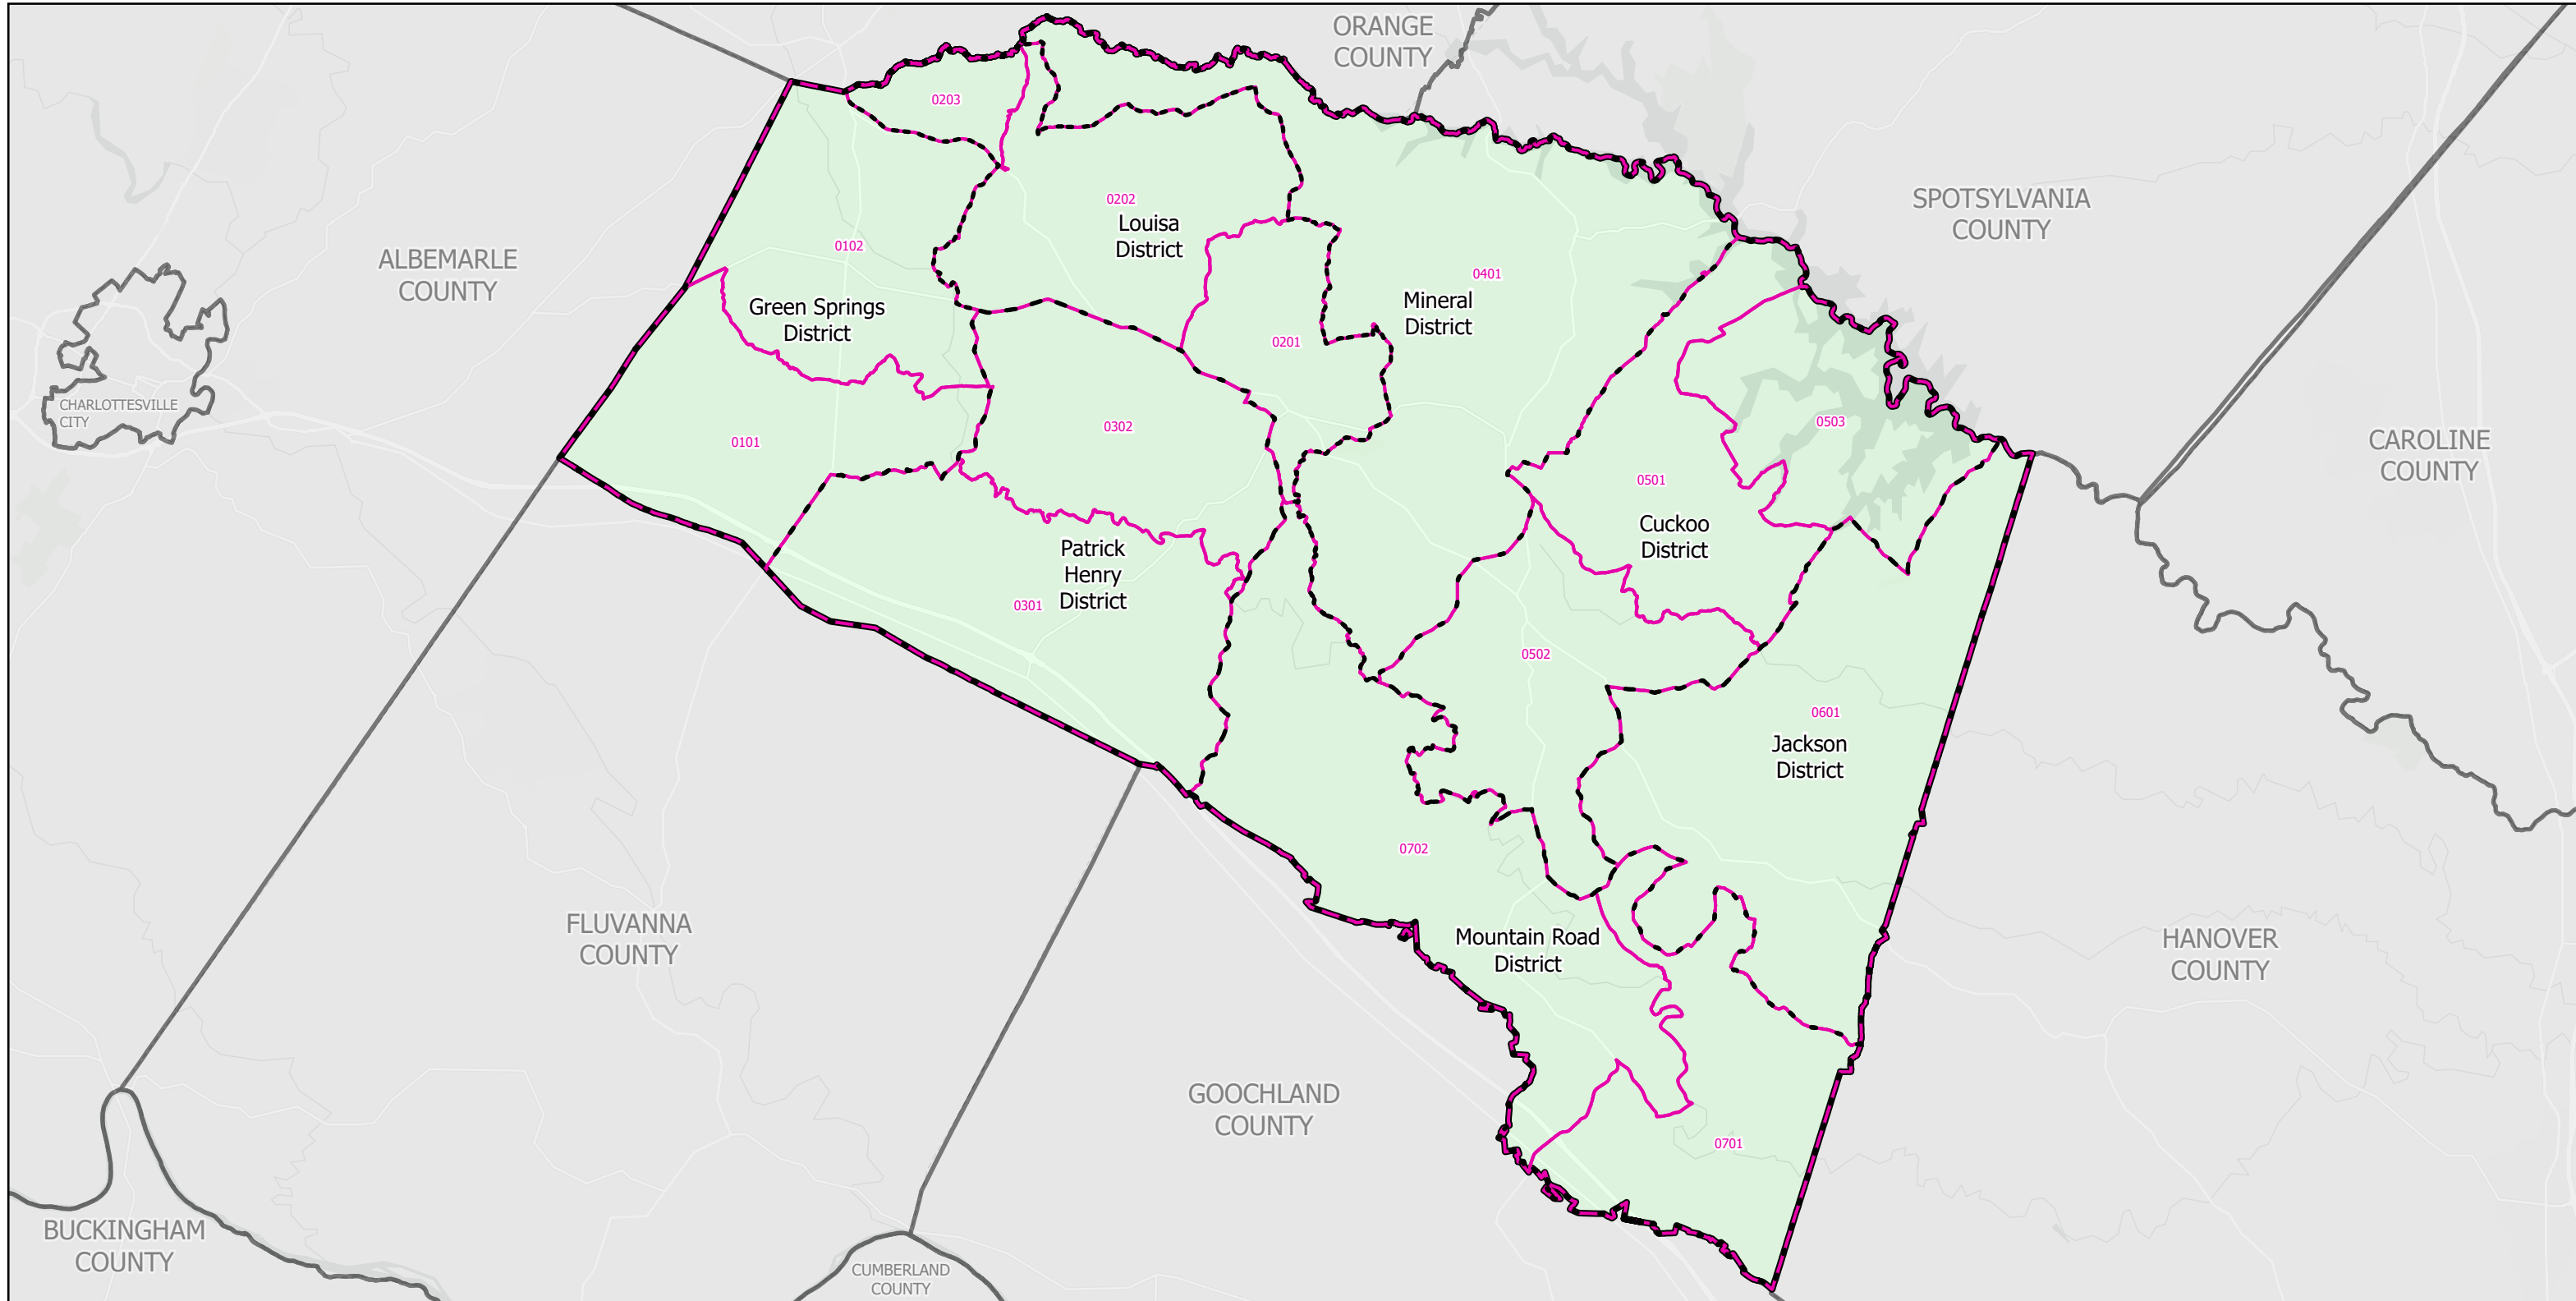

Election Districts and Precincts

Louisa County

Legend

- Locality
- Election District
- Precinct

Scale

0 2 4 8 Miles

North Arrow

Created by VA Elect GIS Dept 3/30/2026
Base layer Sources: Esri, TomTom, Garmin, FAO, NOAA, USGS, © OpenStreetMap contributors, and the GIS User Community