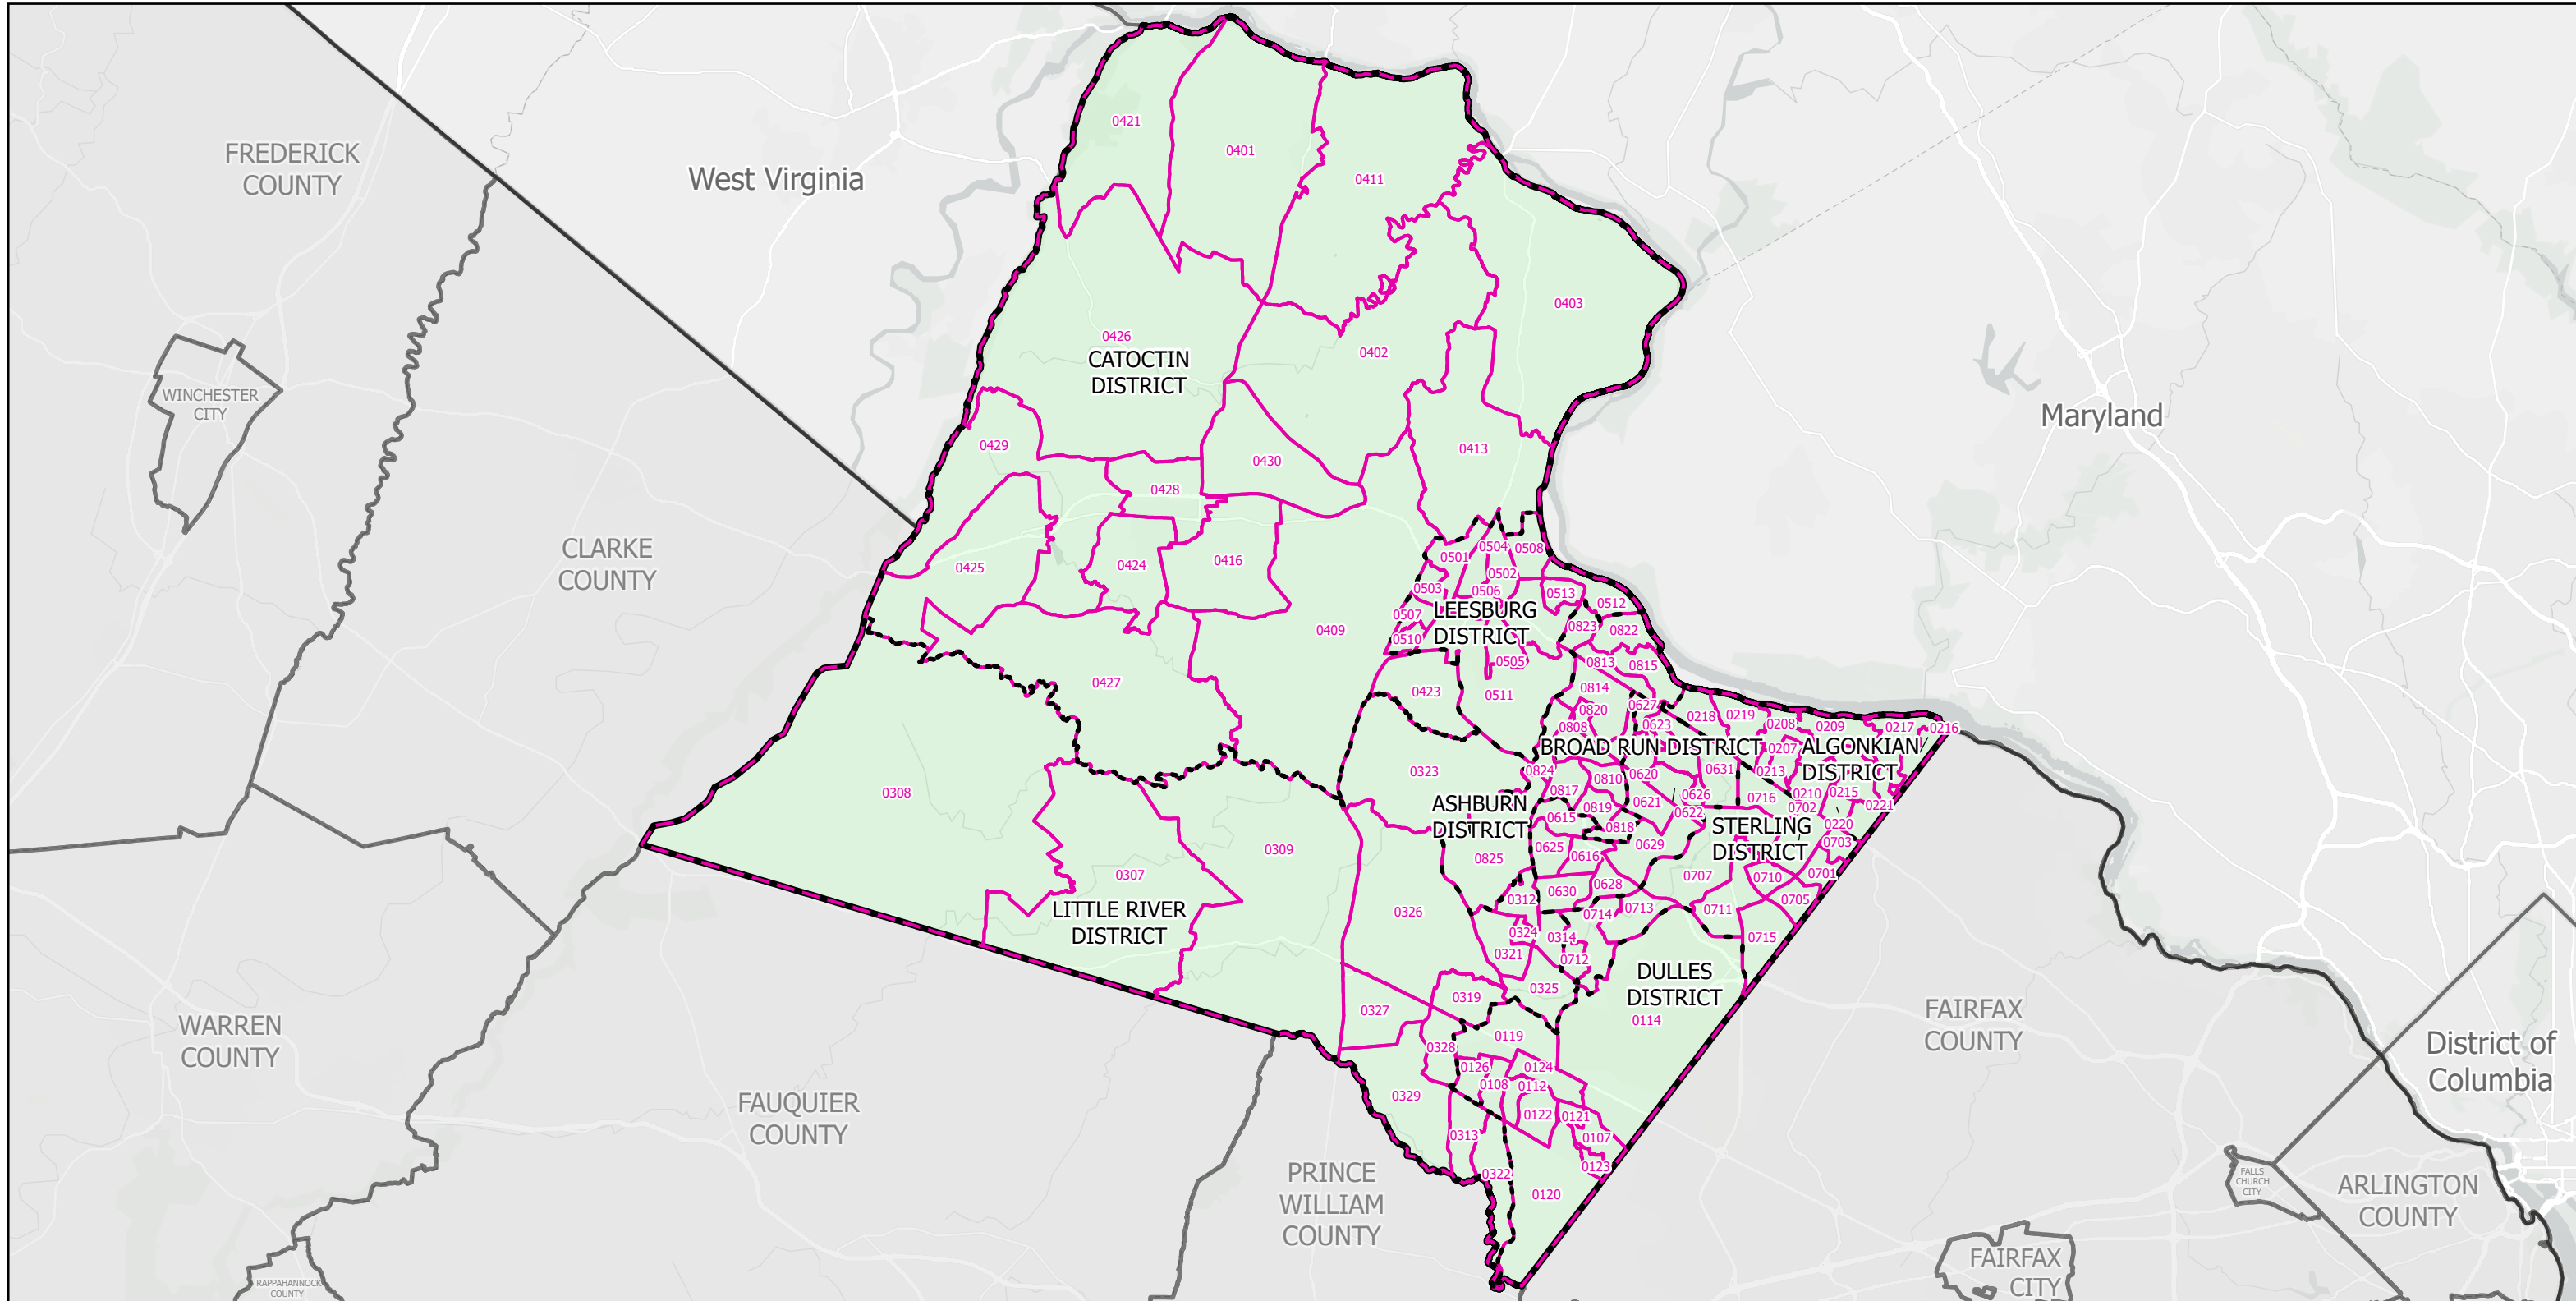

Election Districts and Precincts

Loudoun County

Legend:

- Locality
- Election District
- Precinct

N

0 2.25 4.5 9 Miles

Created by VA Elect GIS Dept 3/30/2026
Base layer Sources: Esri, TomTom, Garmin, FAO, NOAA, USGS, © OpenStreetMap contributors, and the GIS User Community