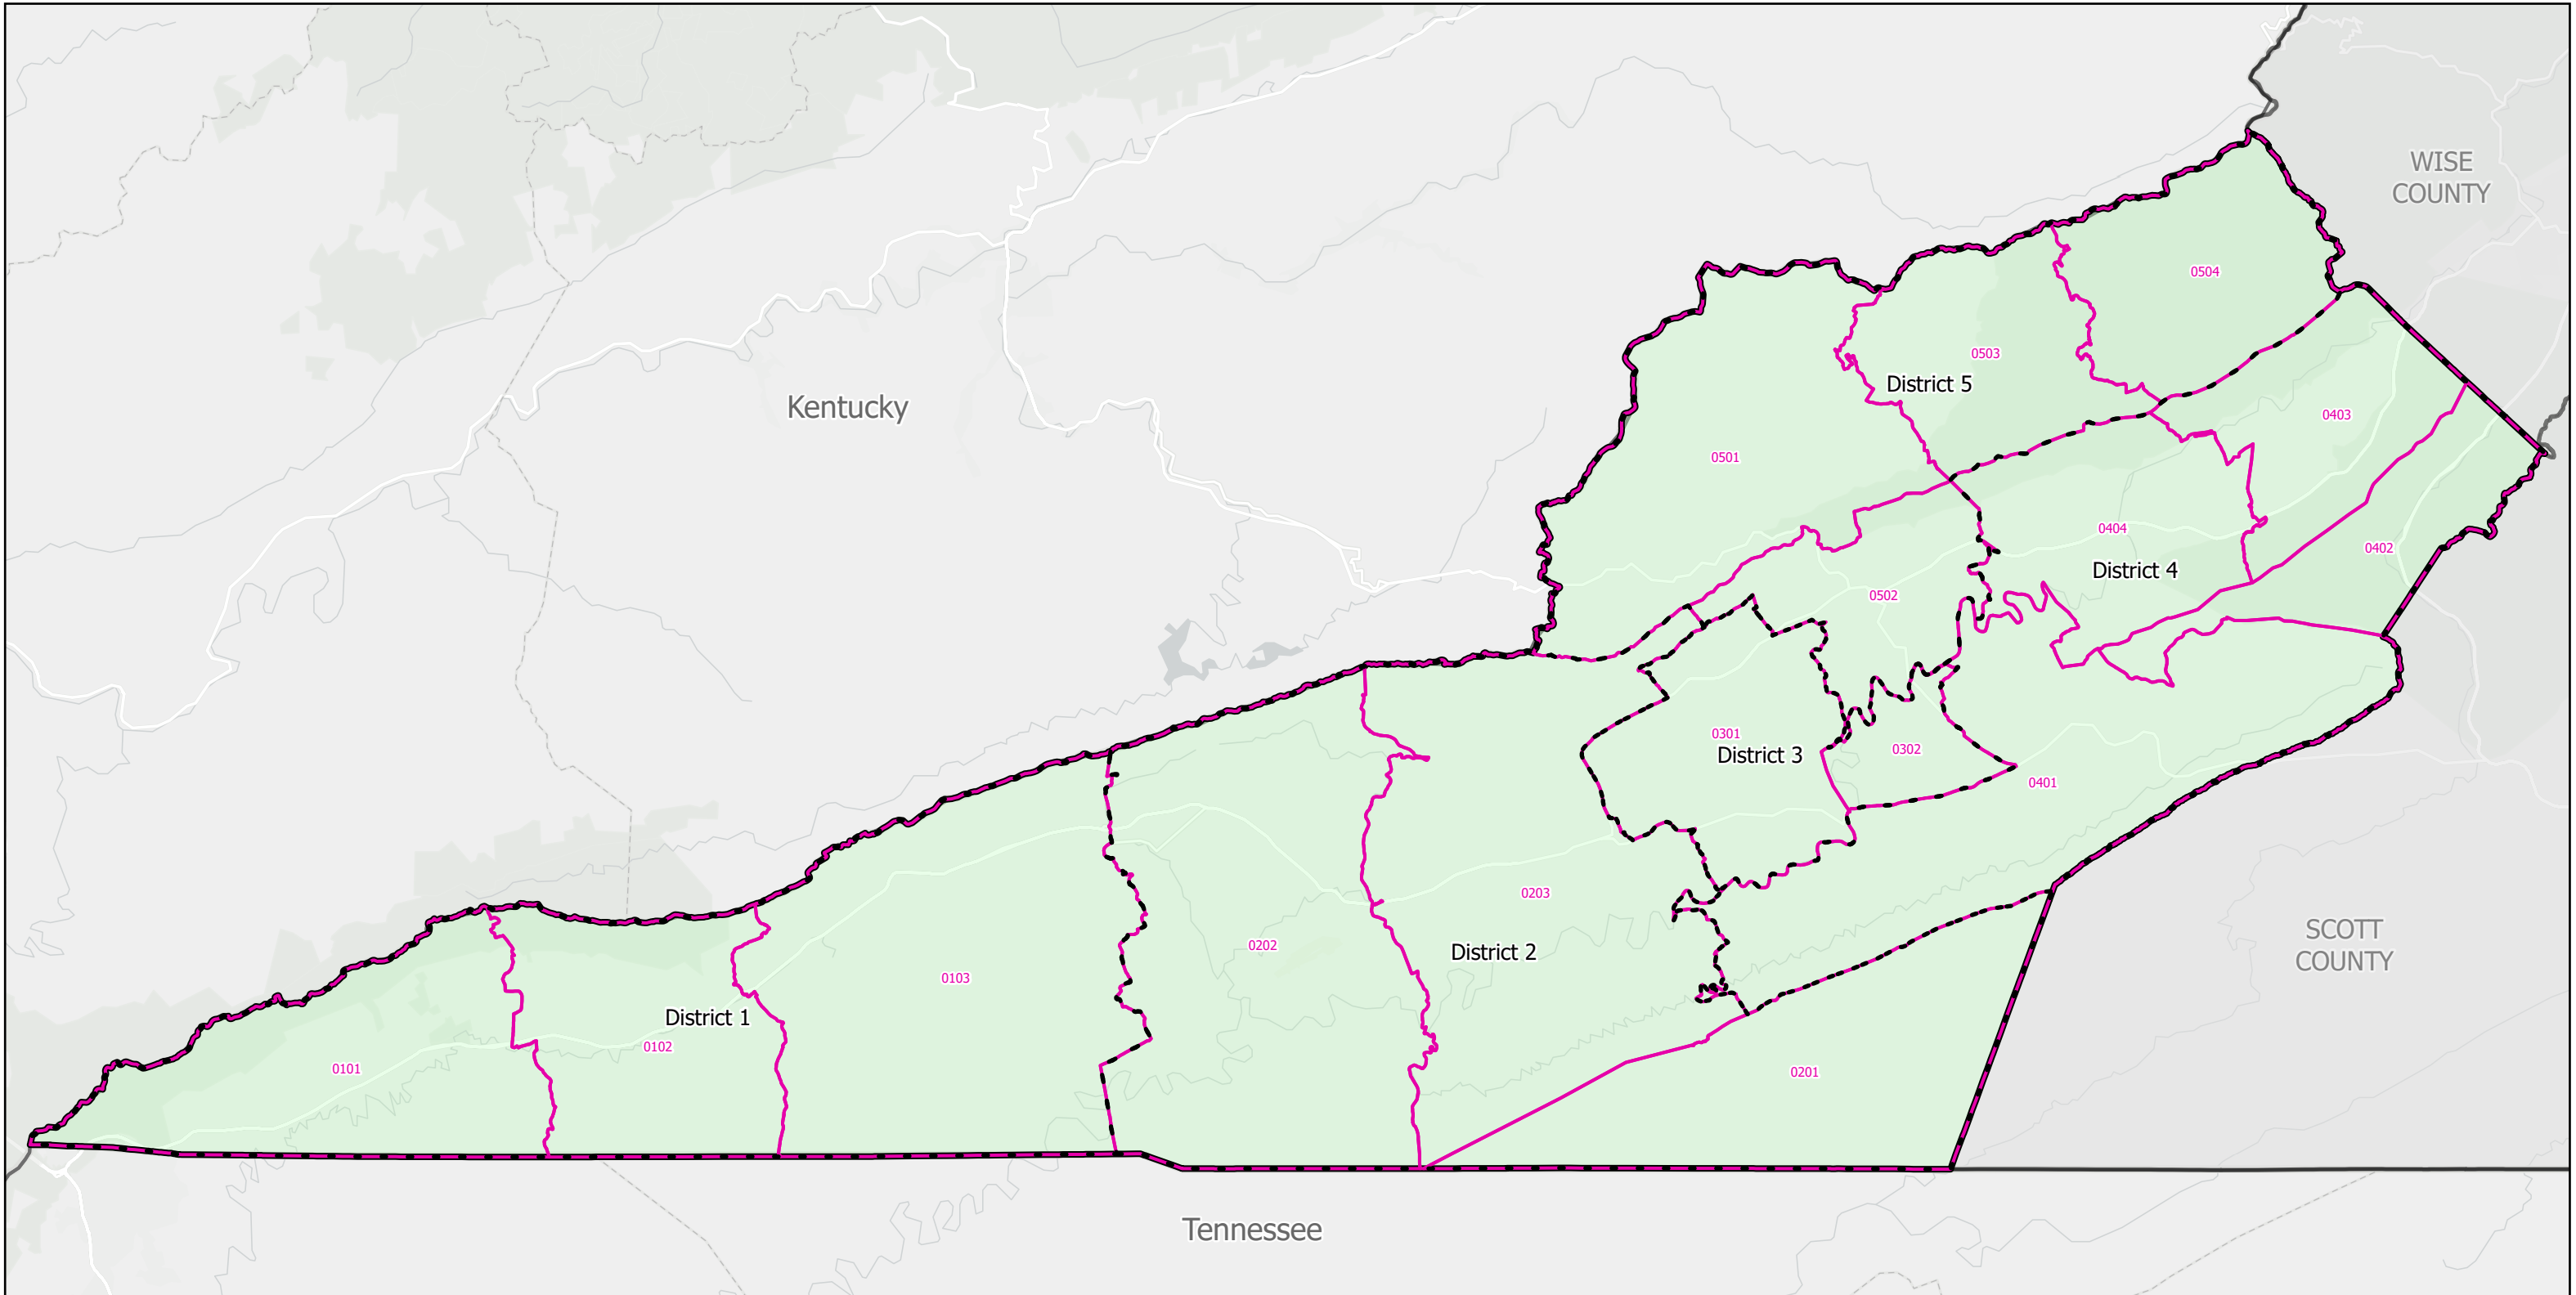

# Election Districts and Precincts

Lee County

 Locality  
 Election District  
 Precinct

Created by VA Elect GIS Dept 3/30/2026  
Base layer Sources: Esri, TomTom, Garmin, FAO, NOAA, USGS, © OpenStreetMap contributors, and the GIS User Community