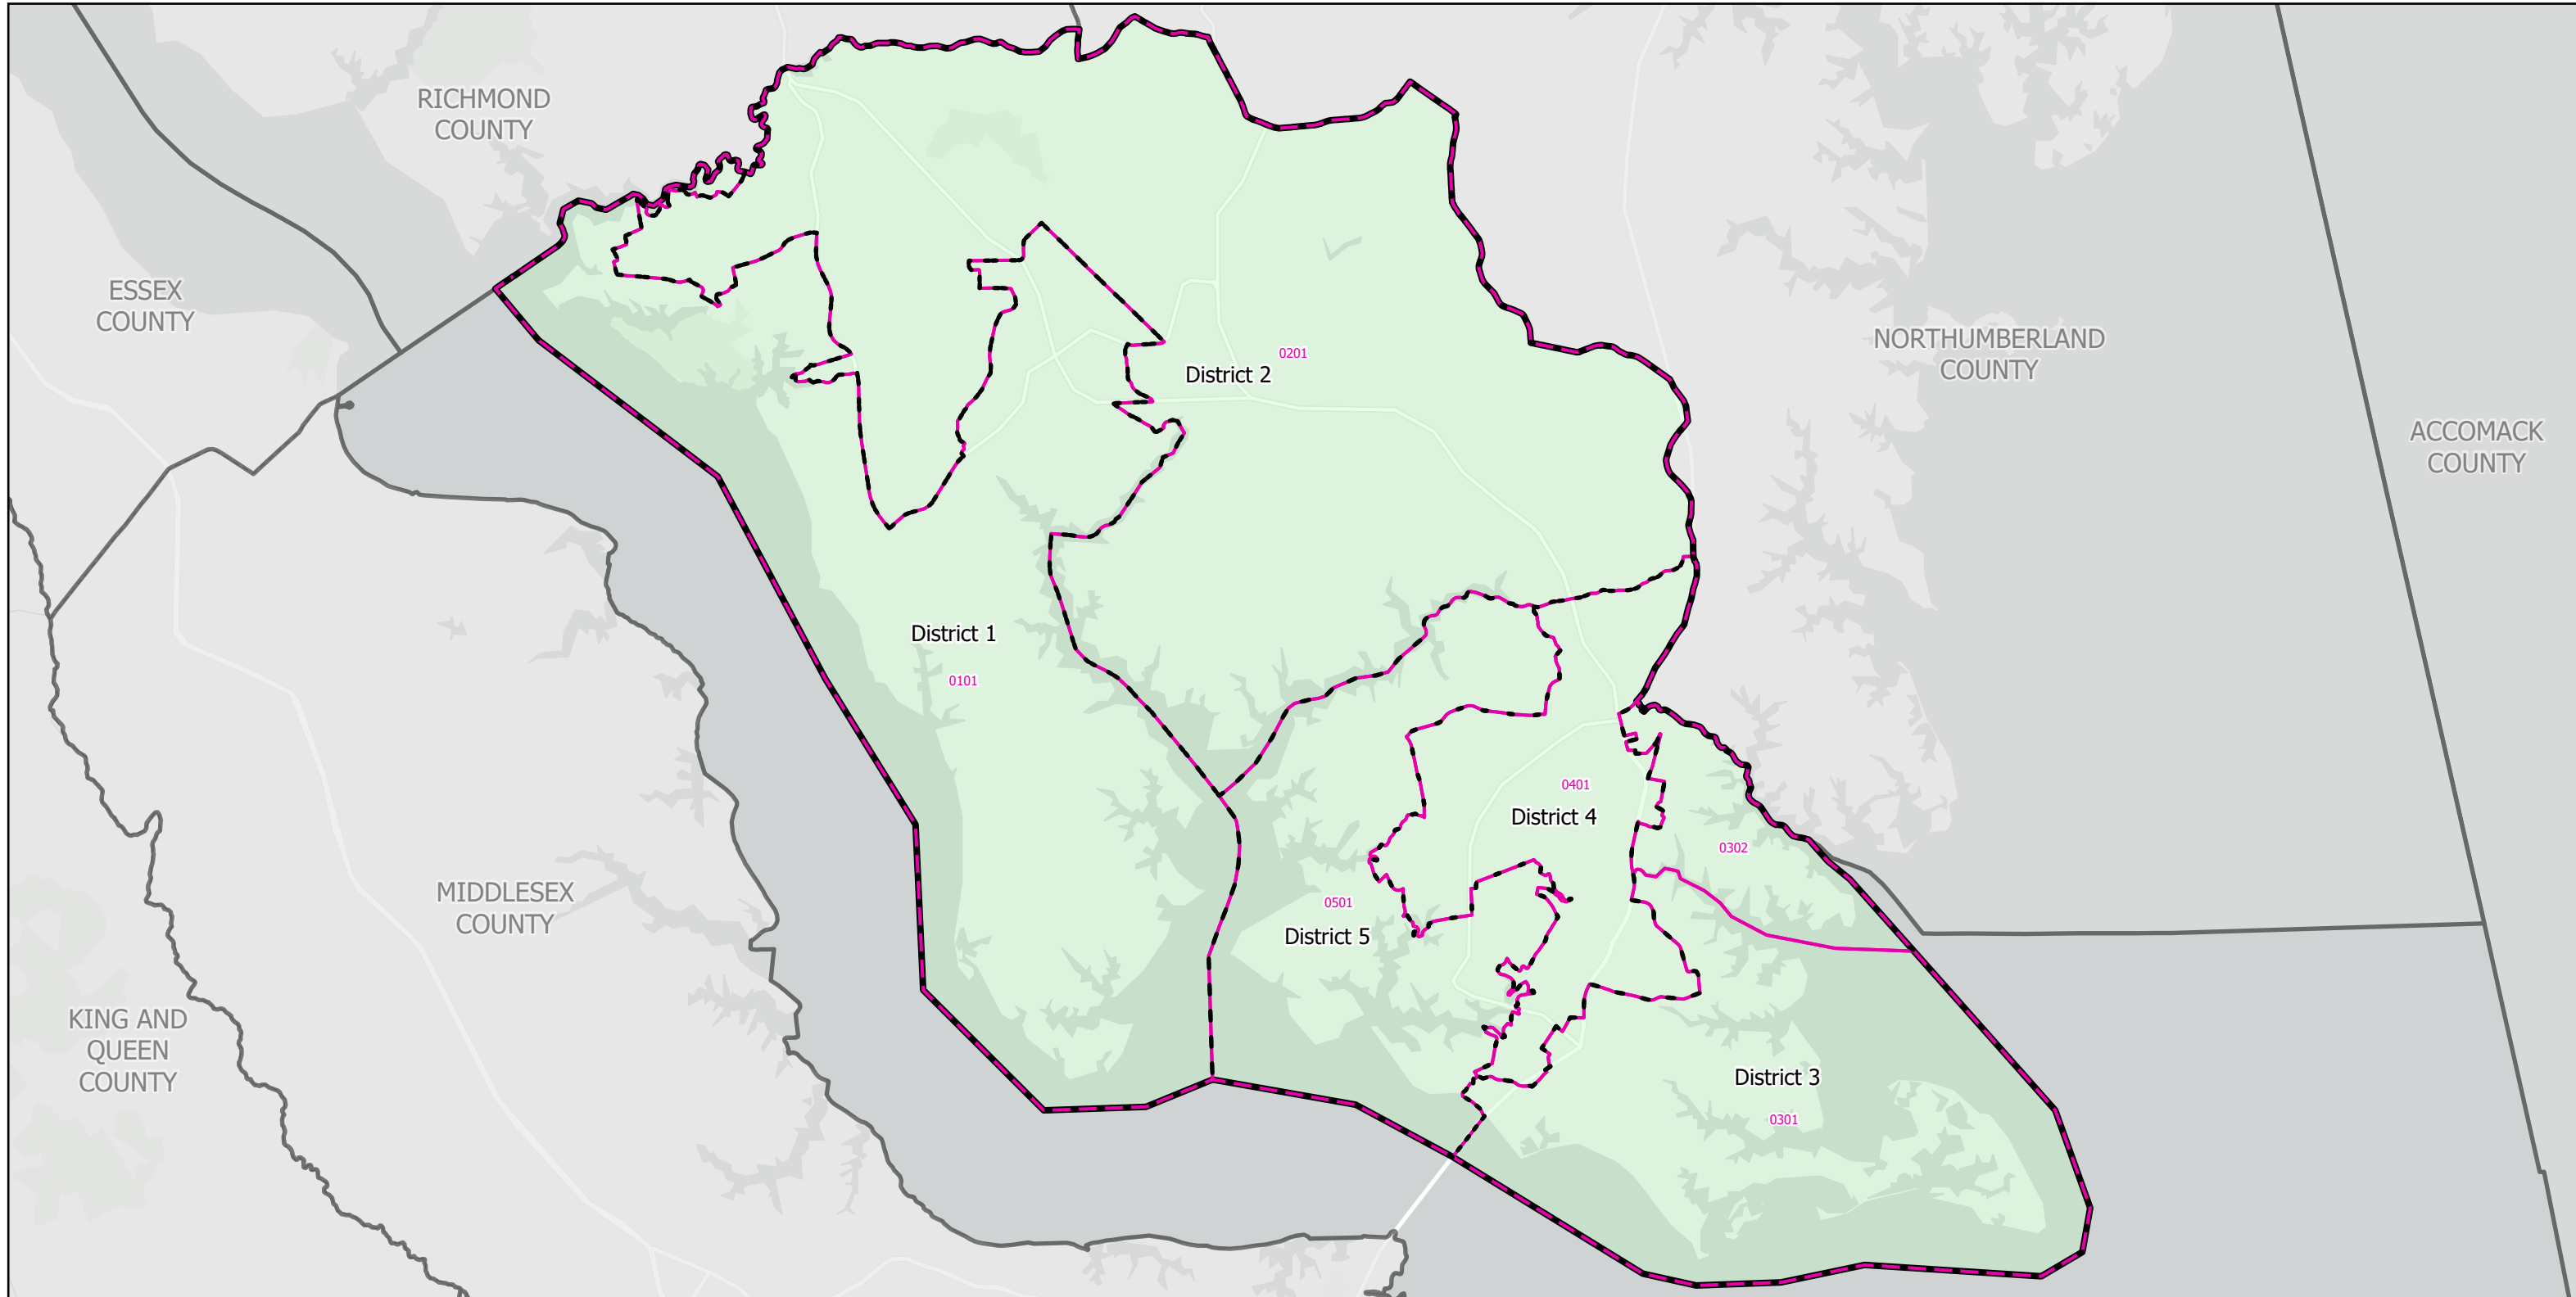

Election Districts and Precincts

Lancaster County

Legend:

- Locality
- Election District
- Precinct

N

0 1 2 4 Miles

Created by VA Elect GIS Dept 3/30/2026
Base layer Sources: Esri, TomTom, Garmin, FAO, NOAA, USGS, © OpenStreetMap contributors, and the GIS User Community