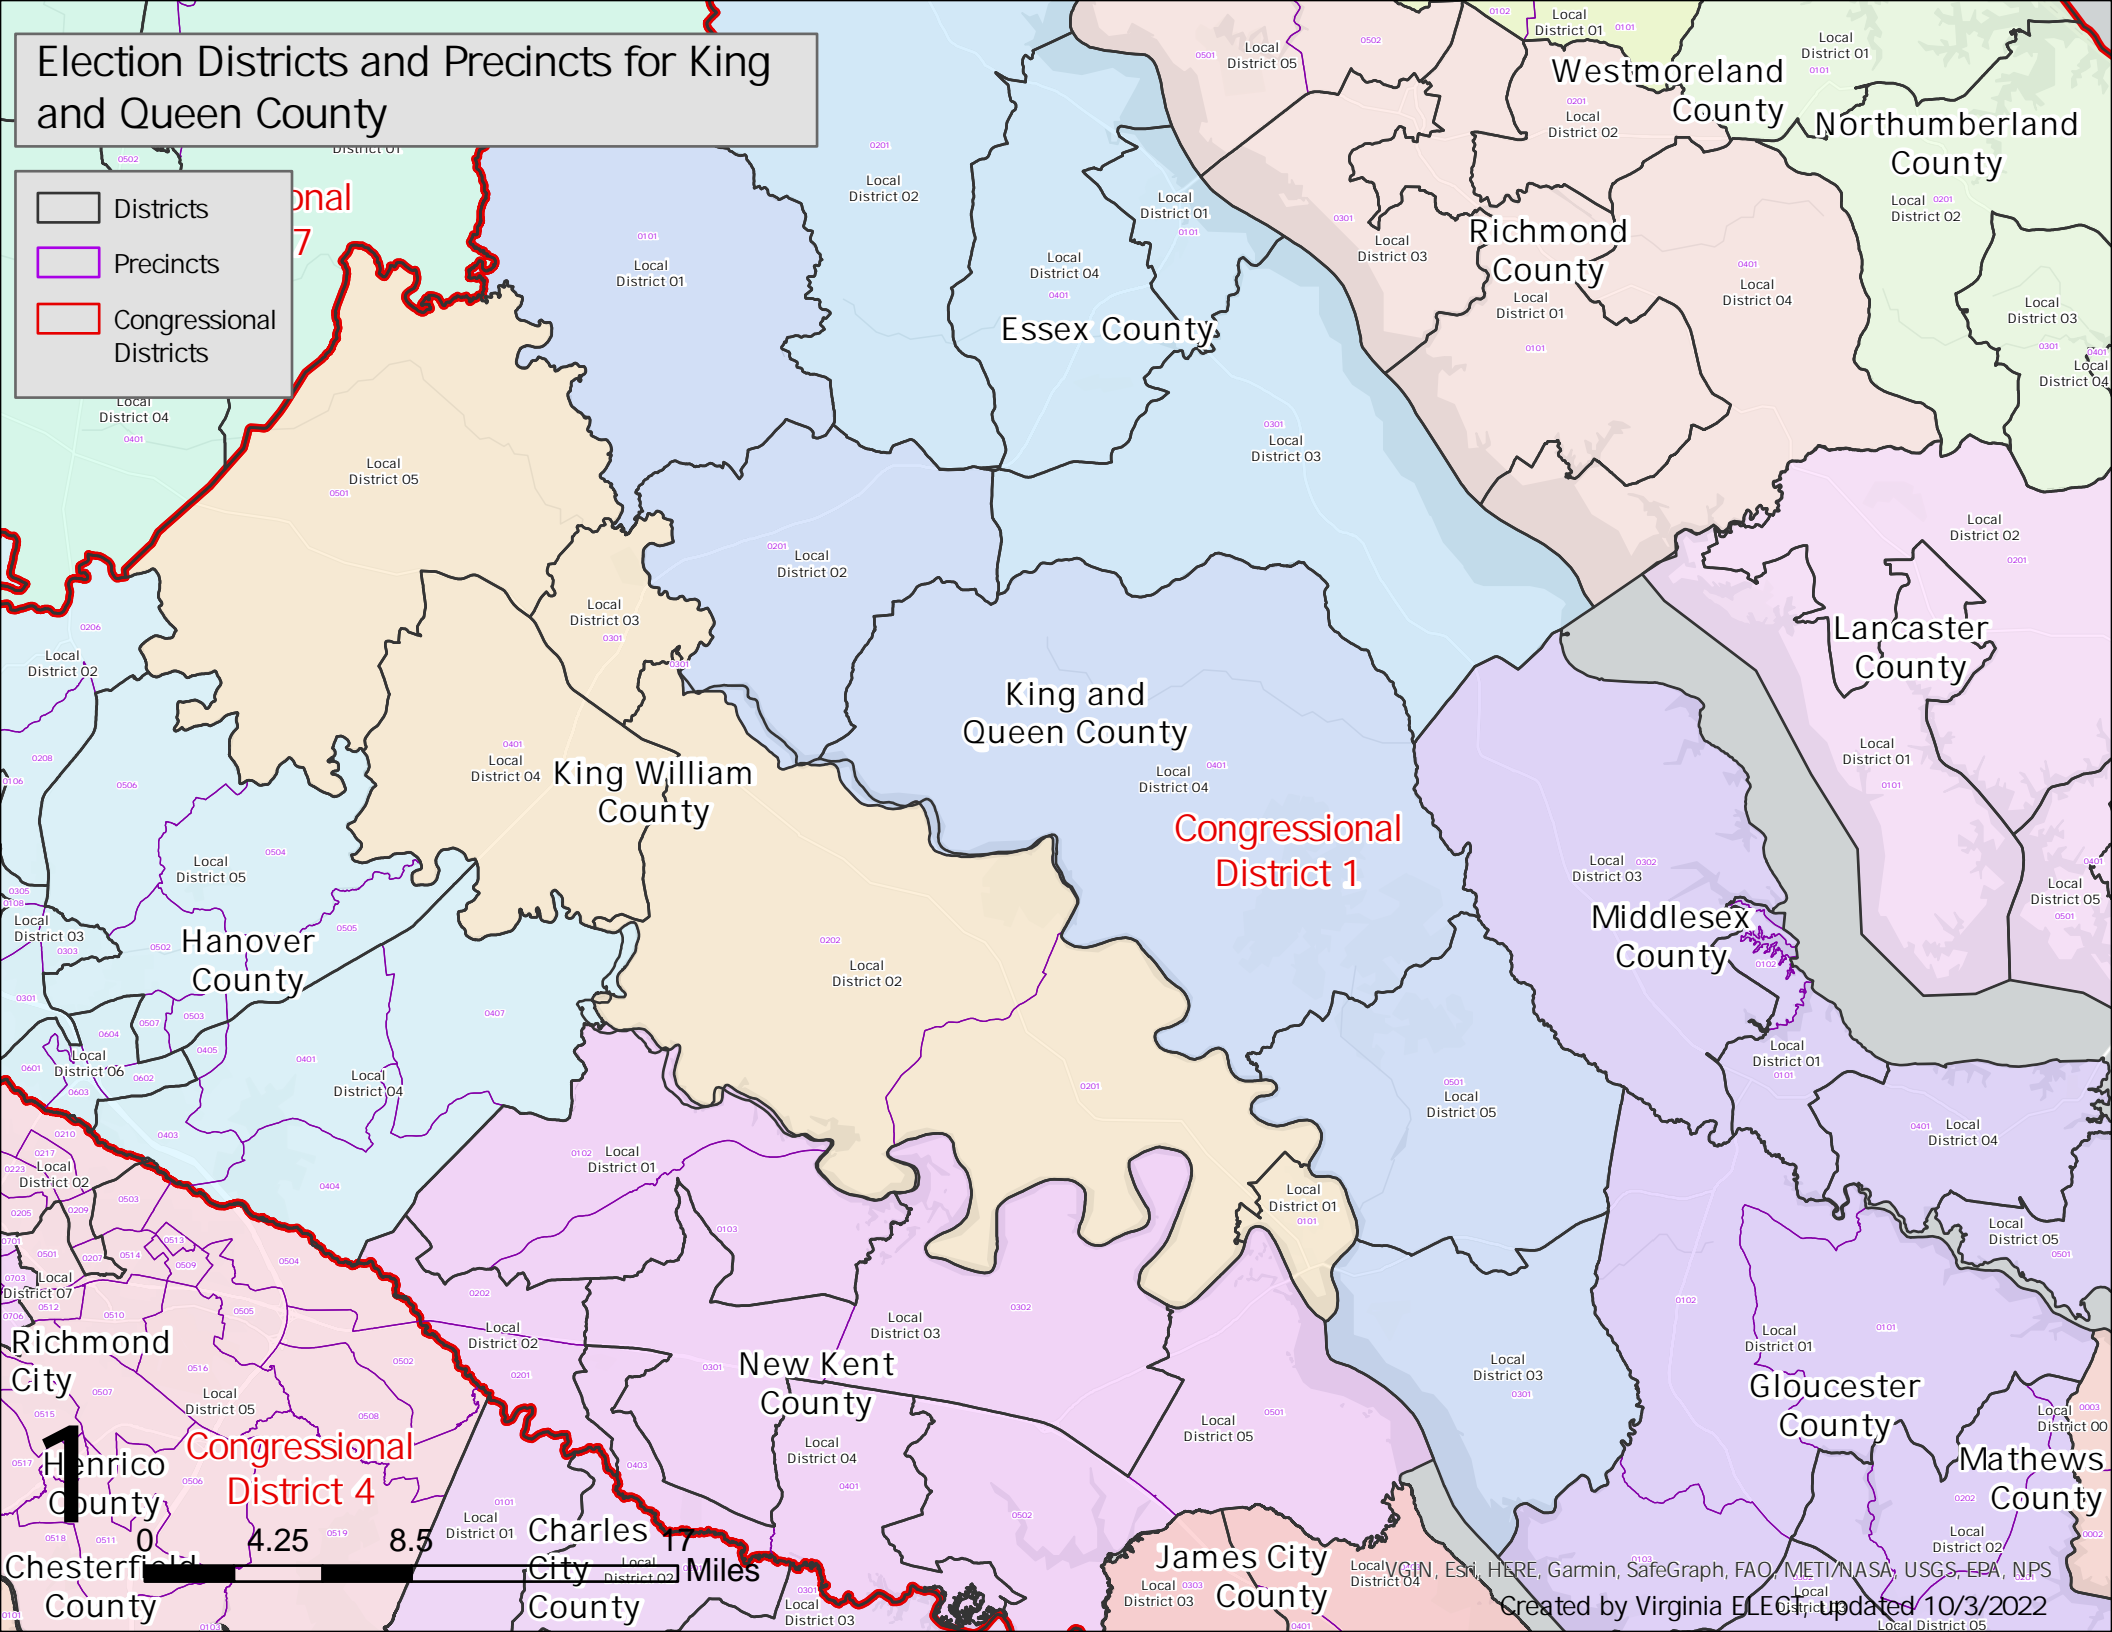

Election Districts and Precincts for King and Queen County

- Districts
- Precincts
- Congressional Districts

Congressional District 1

Congressional District 4

1

0 4.25 8.5 Miles