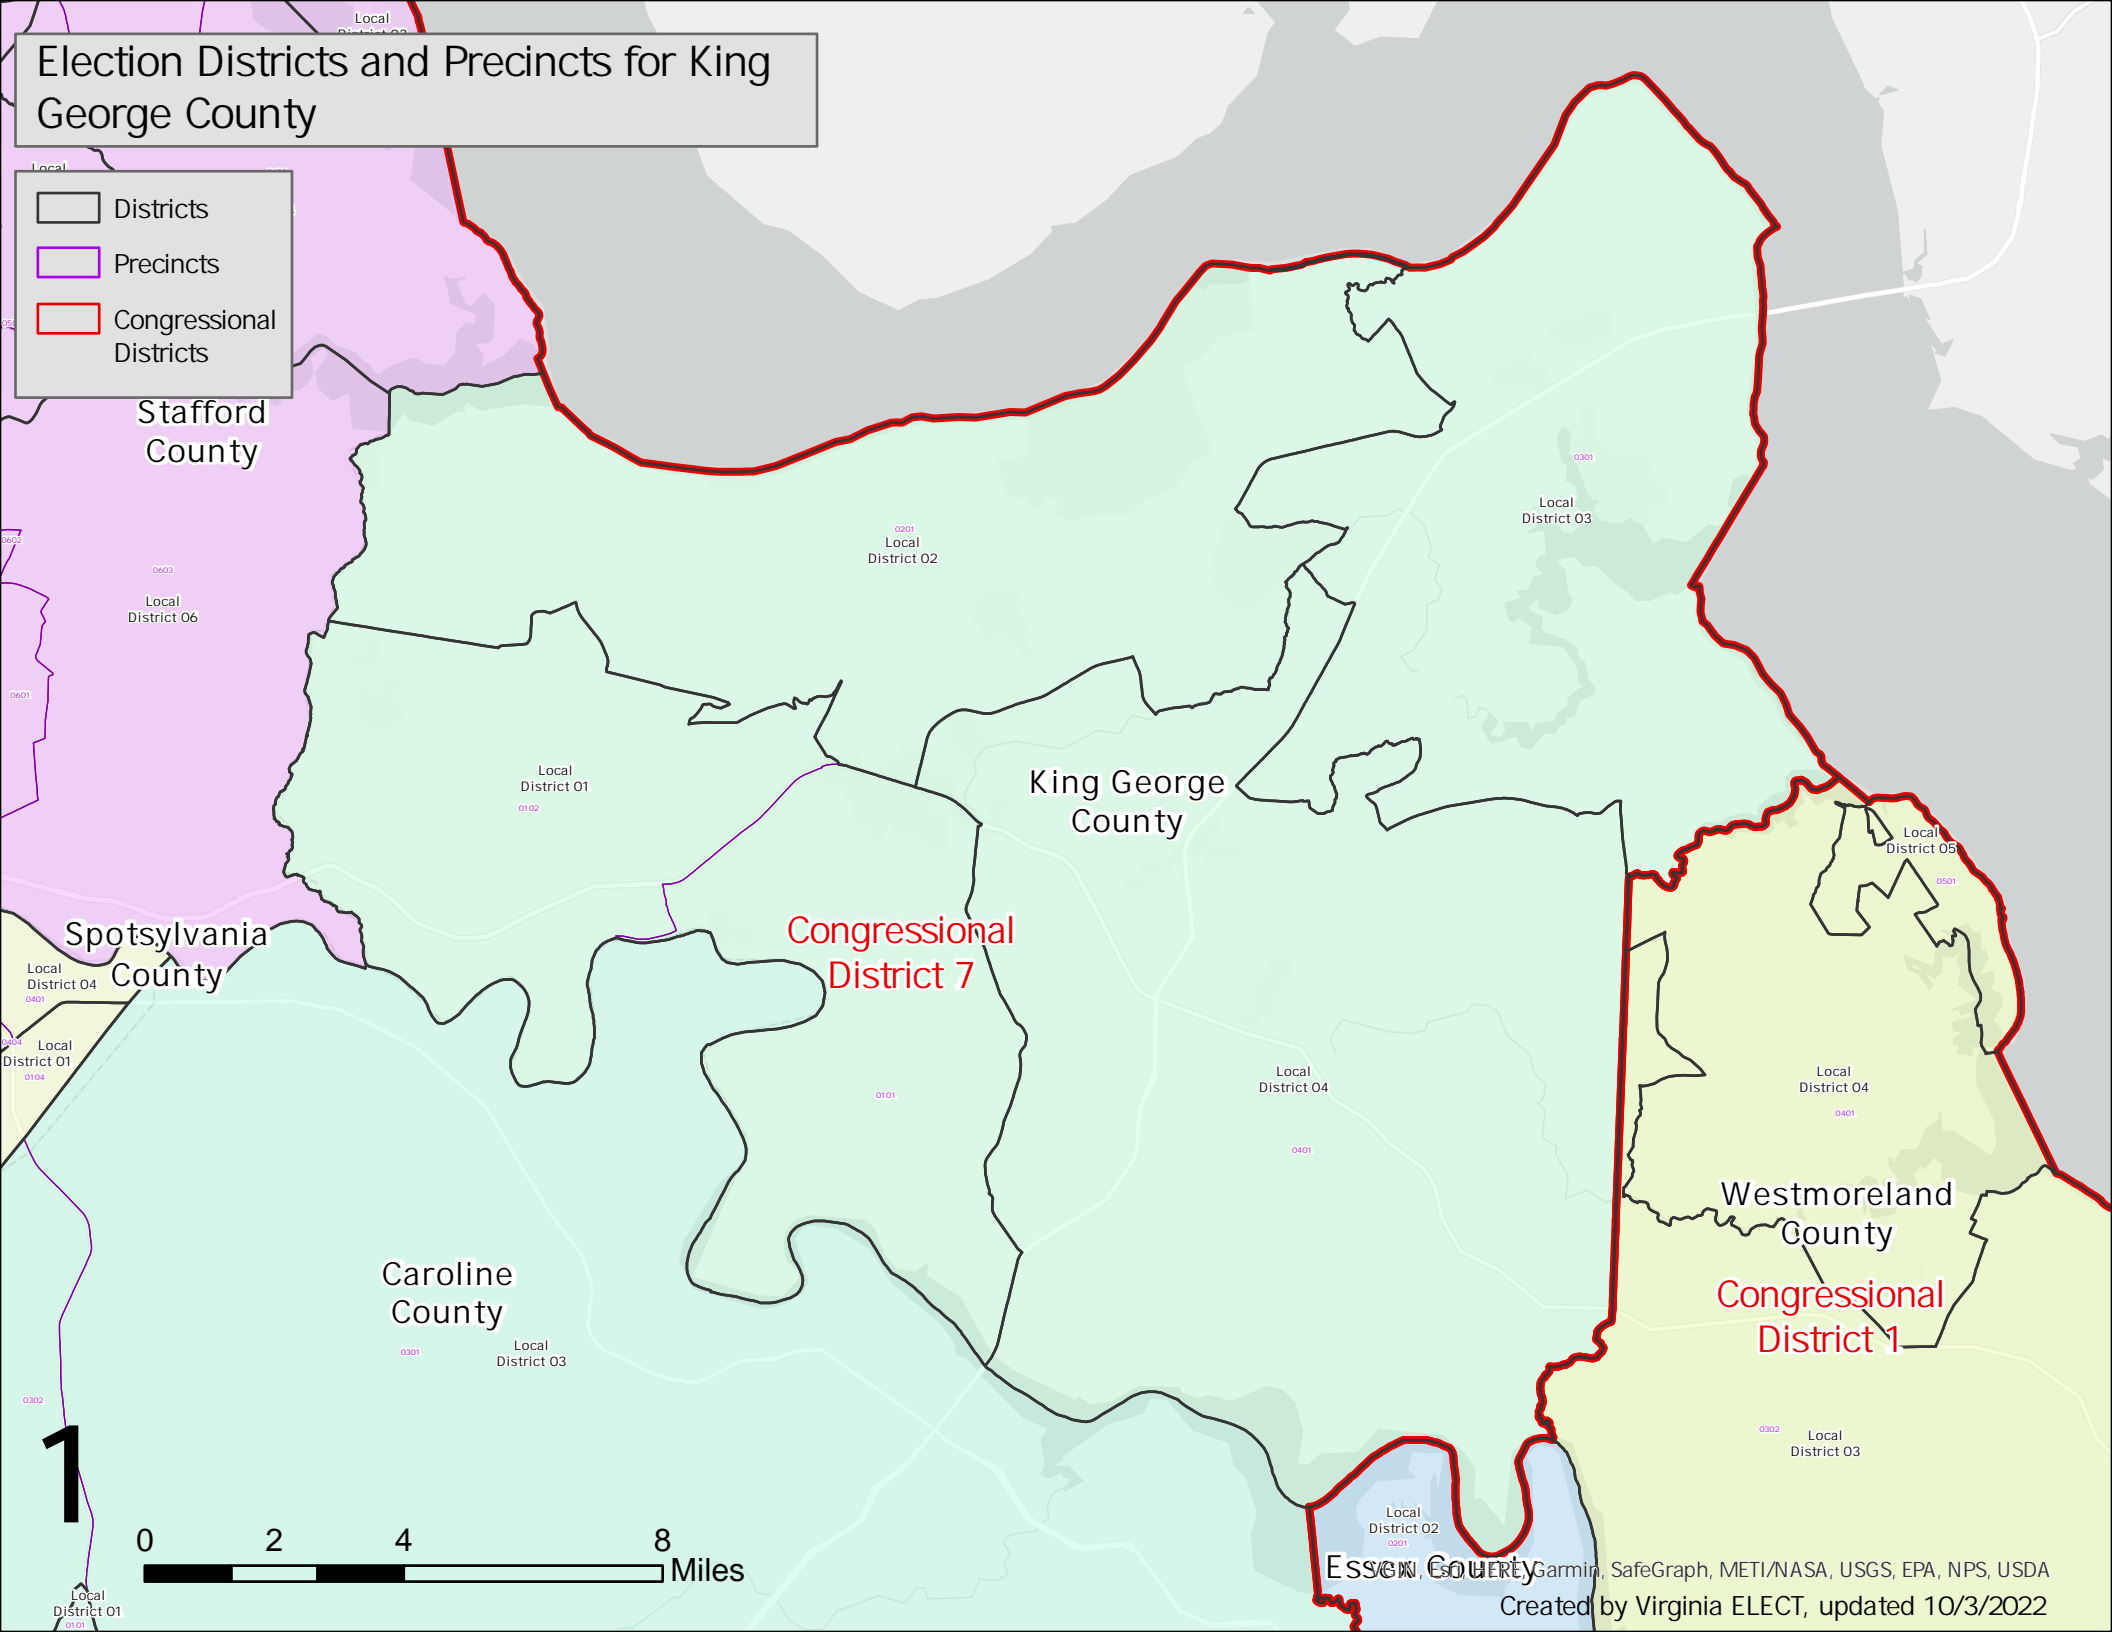

Election Districts and Precincts for King George County

Legend:

- Districts (black outline)
- Precincts (purple outline)
- Congressional Districts (red outline)

0 2 4 8 Miles