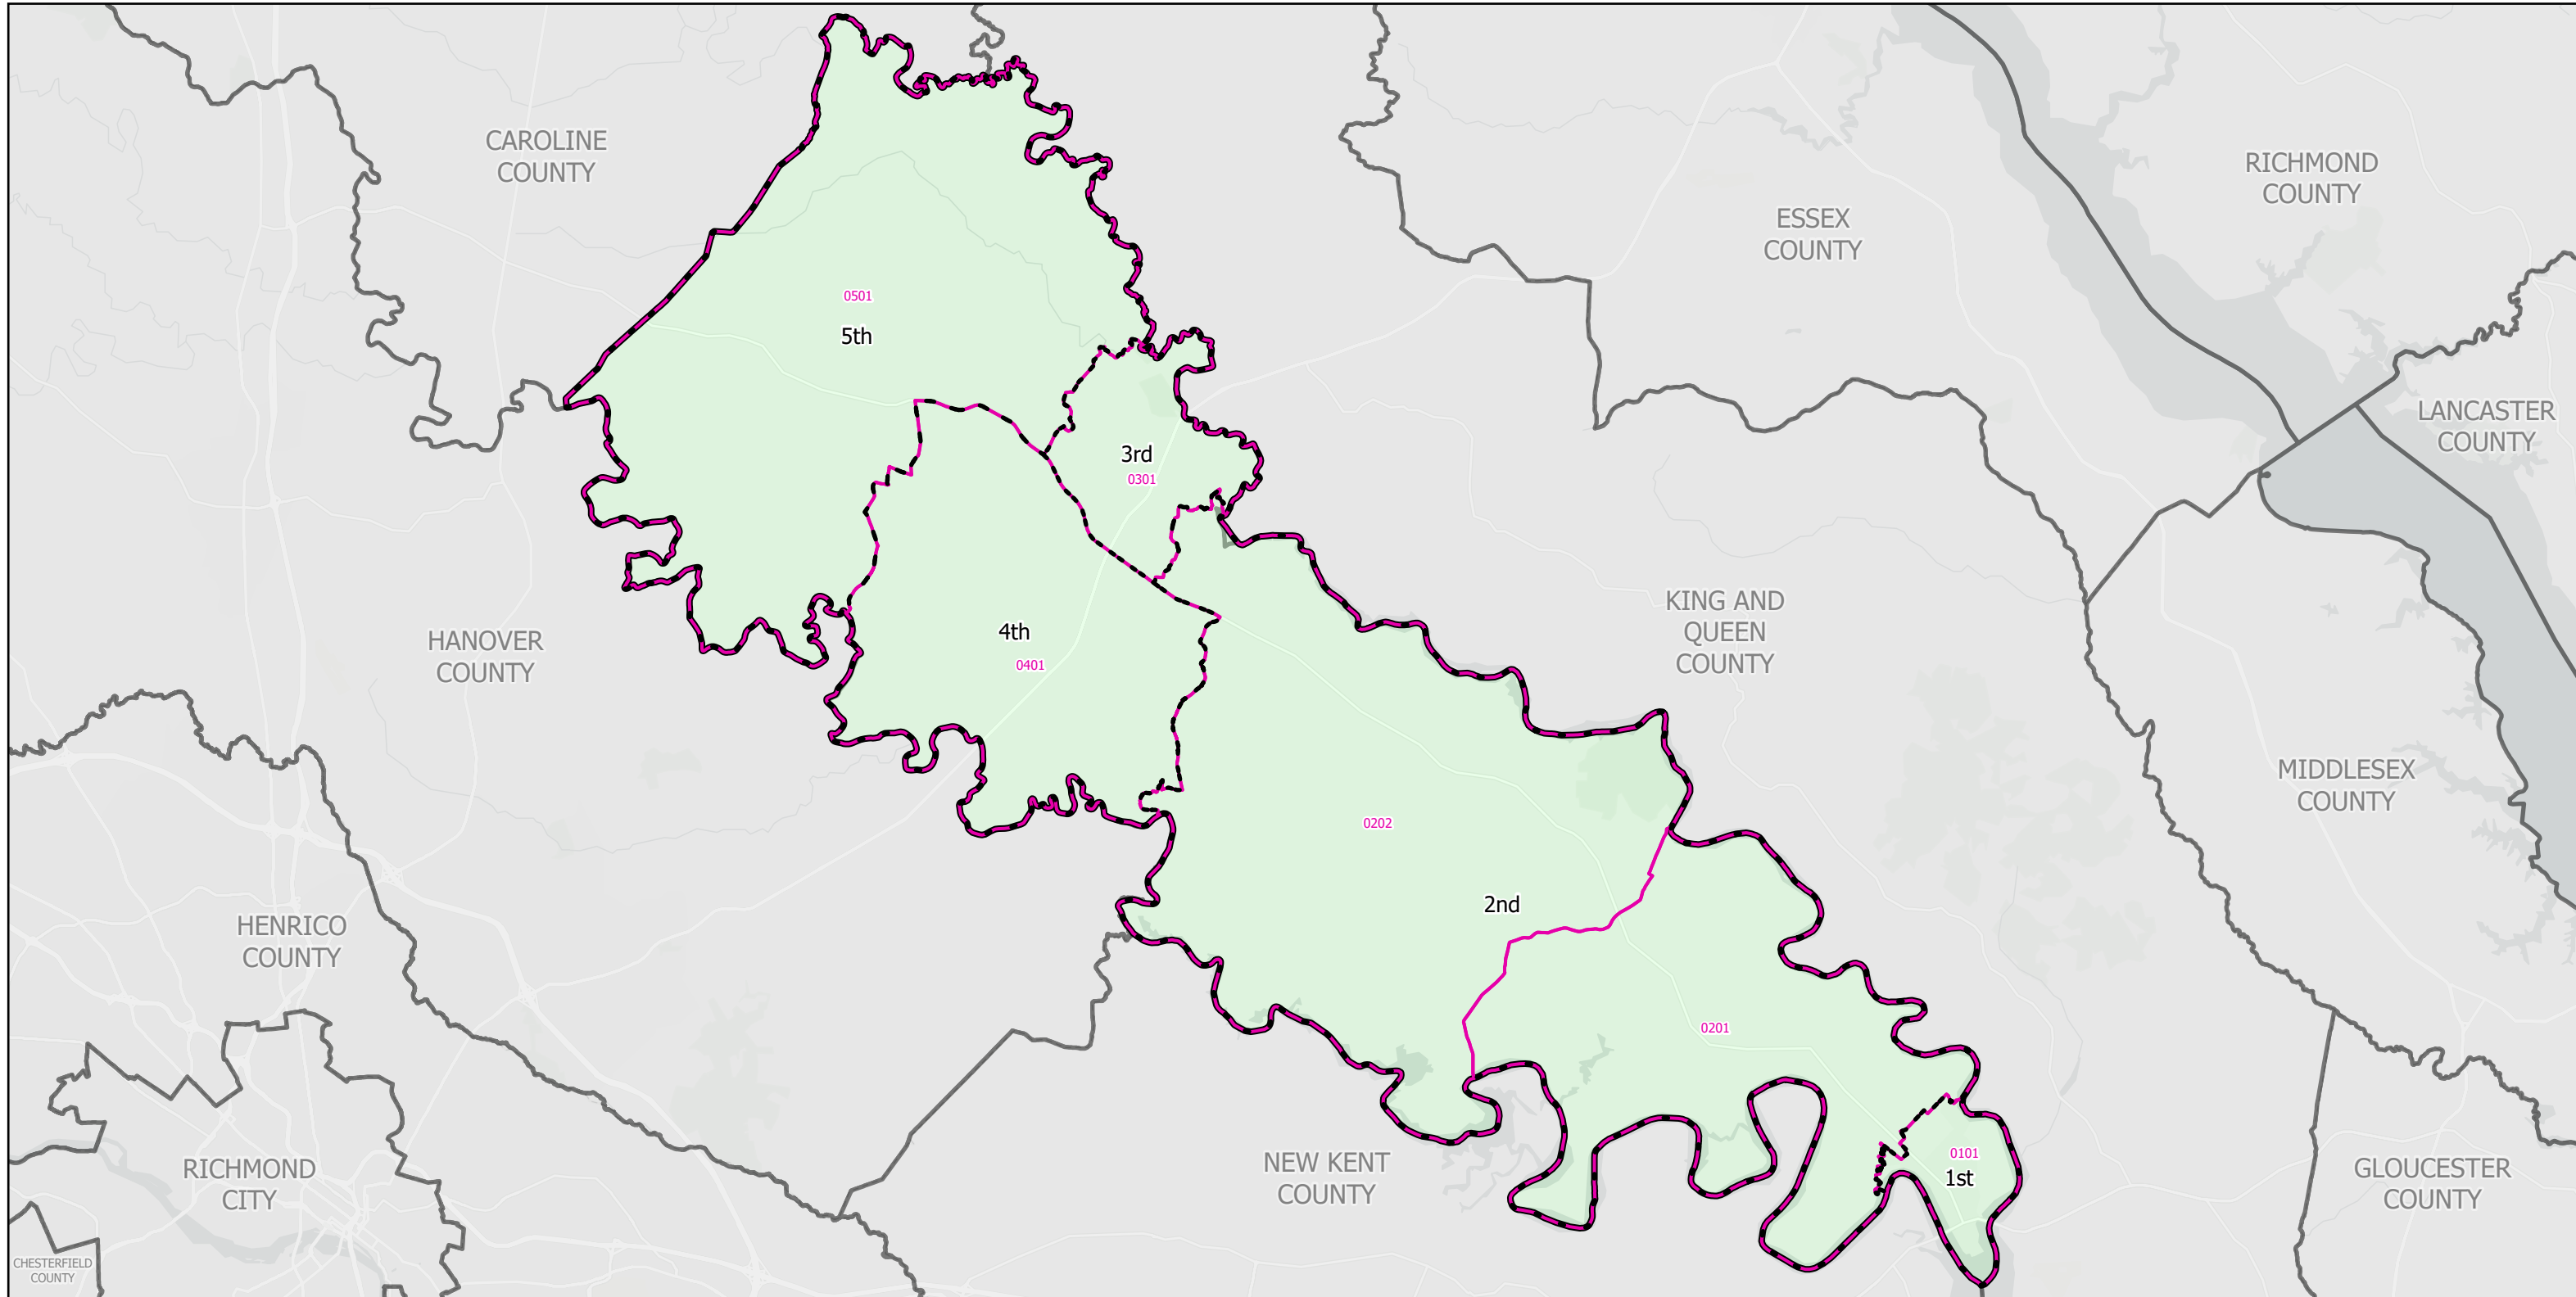

Election Districts and Precincts

King William County

-  Locality
-  Election District
-  Precinct

Created by VA Elect GIS Dept 3/30/2026
Base layer Sources: Esri, TomTom, Garmin, FAO, NOAA, USGS, © OpenStreetMap contributors, and the GIS User Community