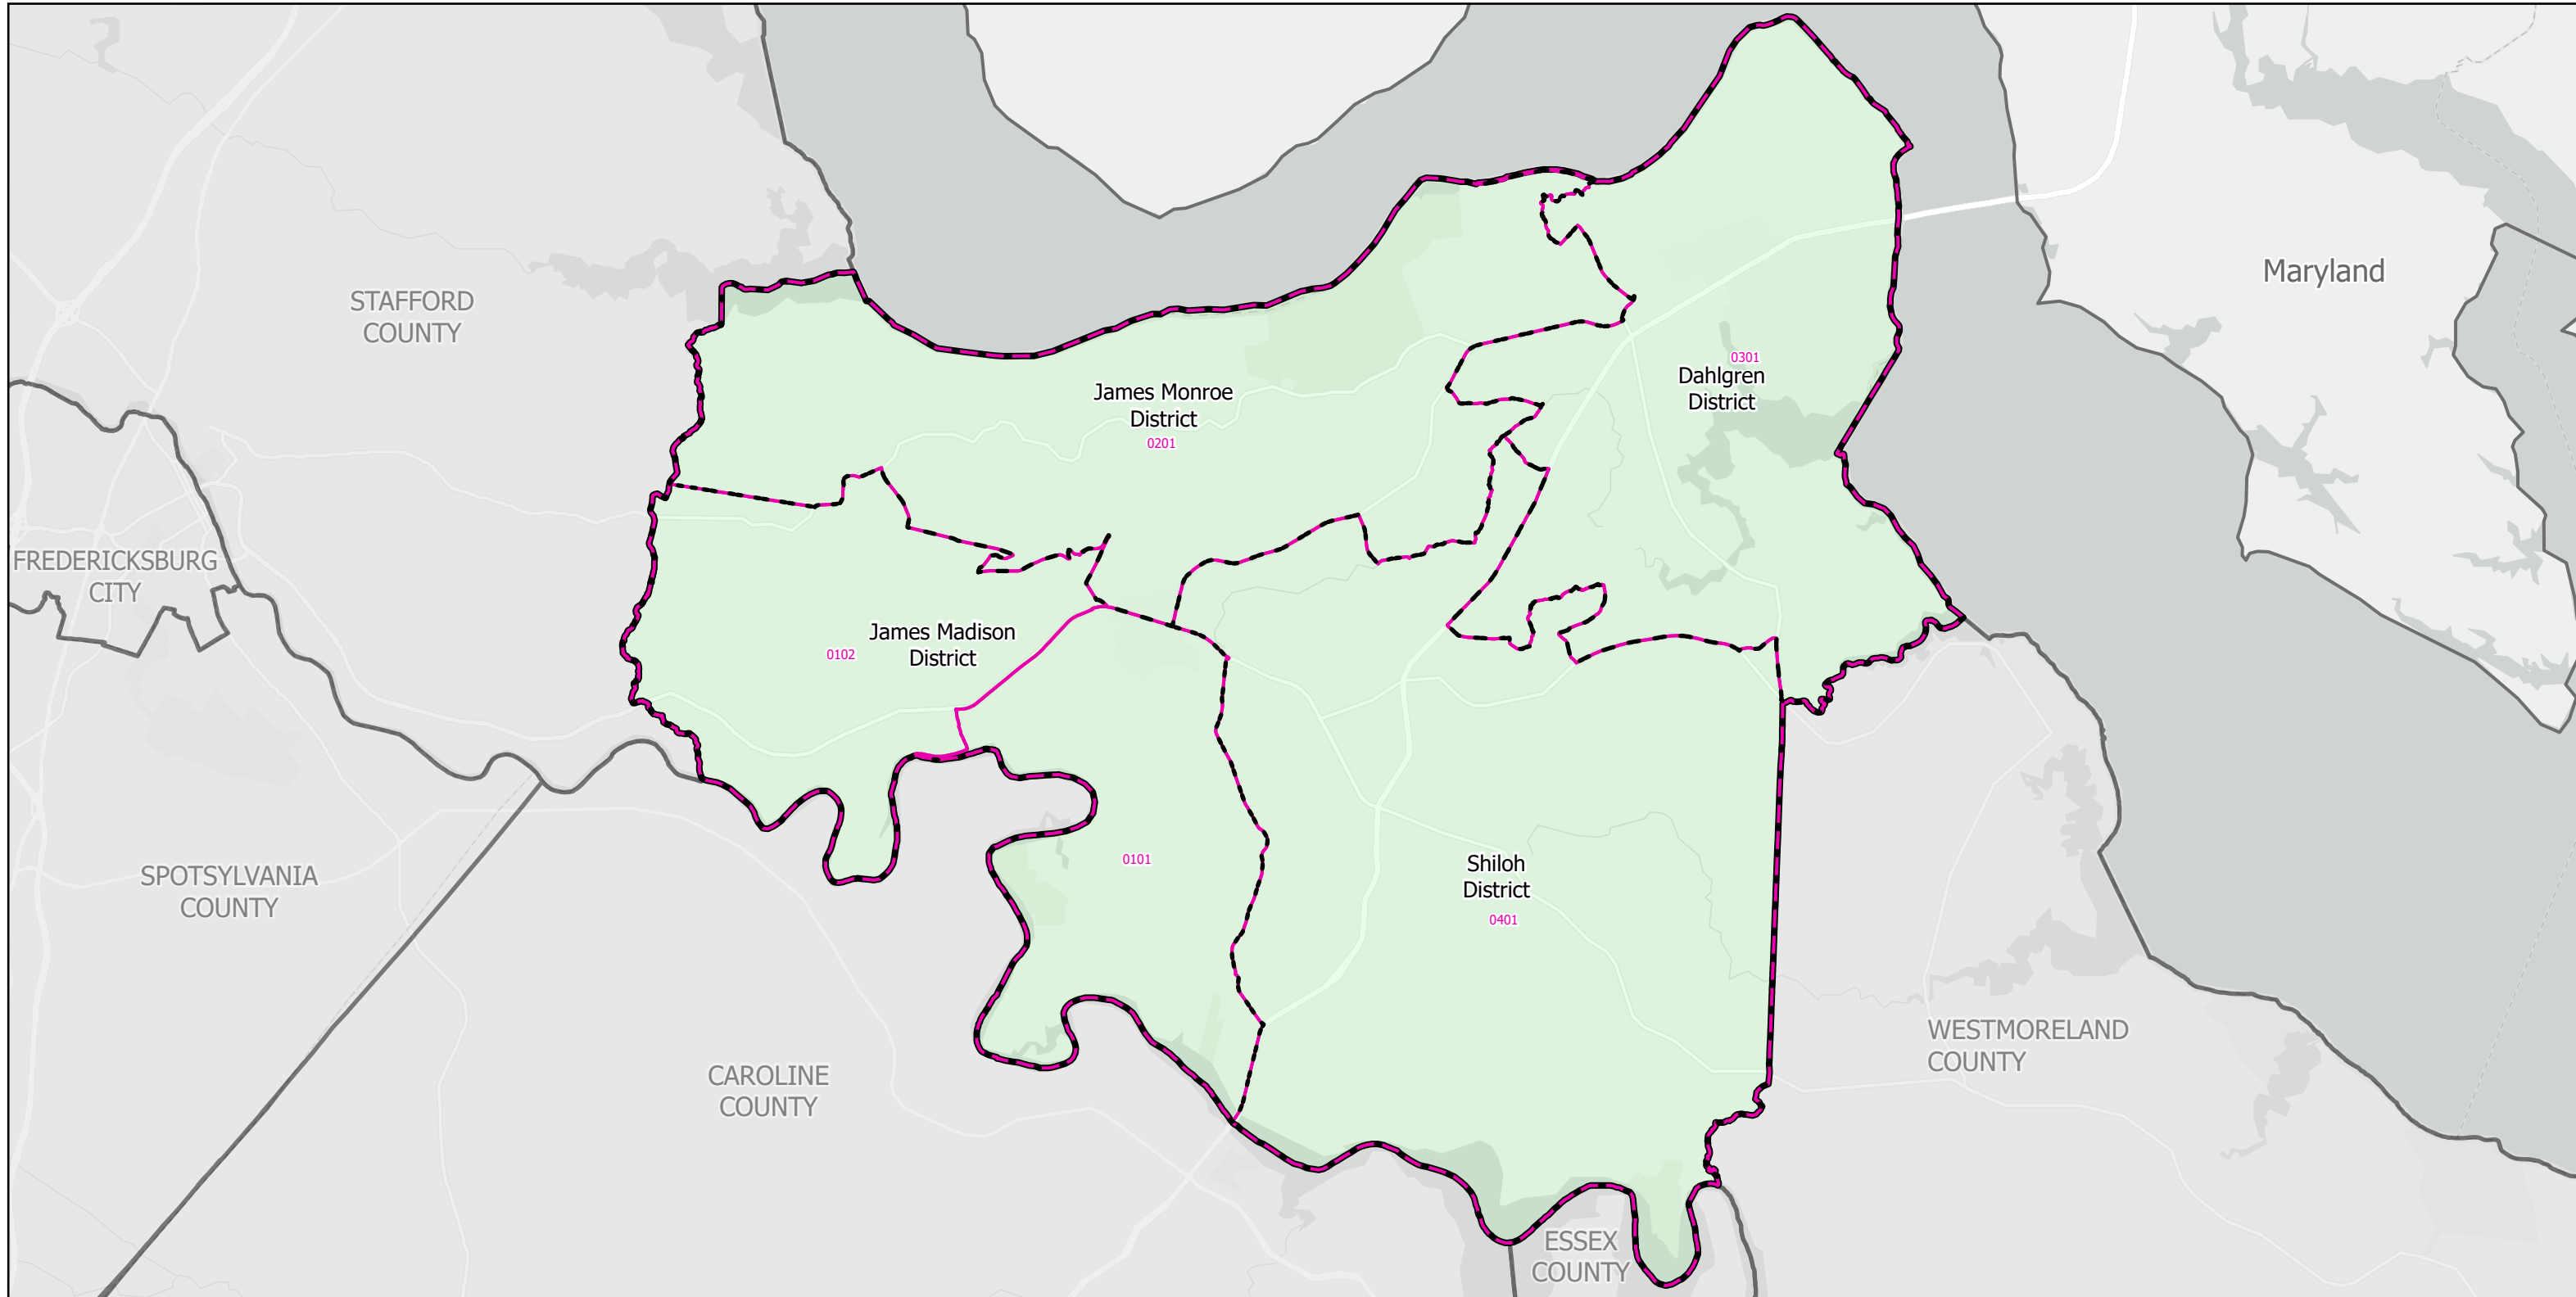

Election Districts and Precincts

King George County

Created by VA Elect GIS Dept 3/30/2026
Base layer Sources: Esri, TomTom, Garmin, FAO, NOAA, USGS, © OpenStreetMap contributors, and the GIS User Community