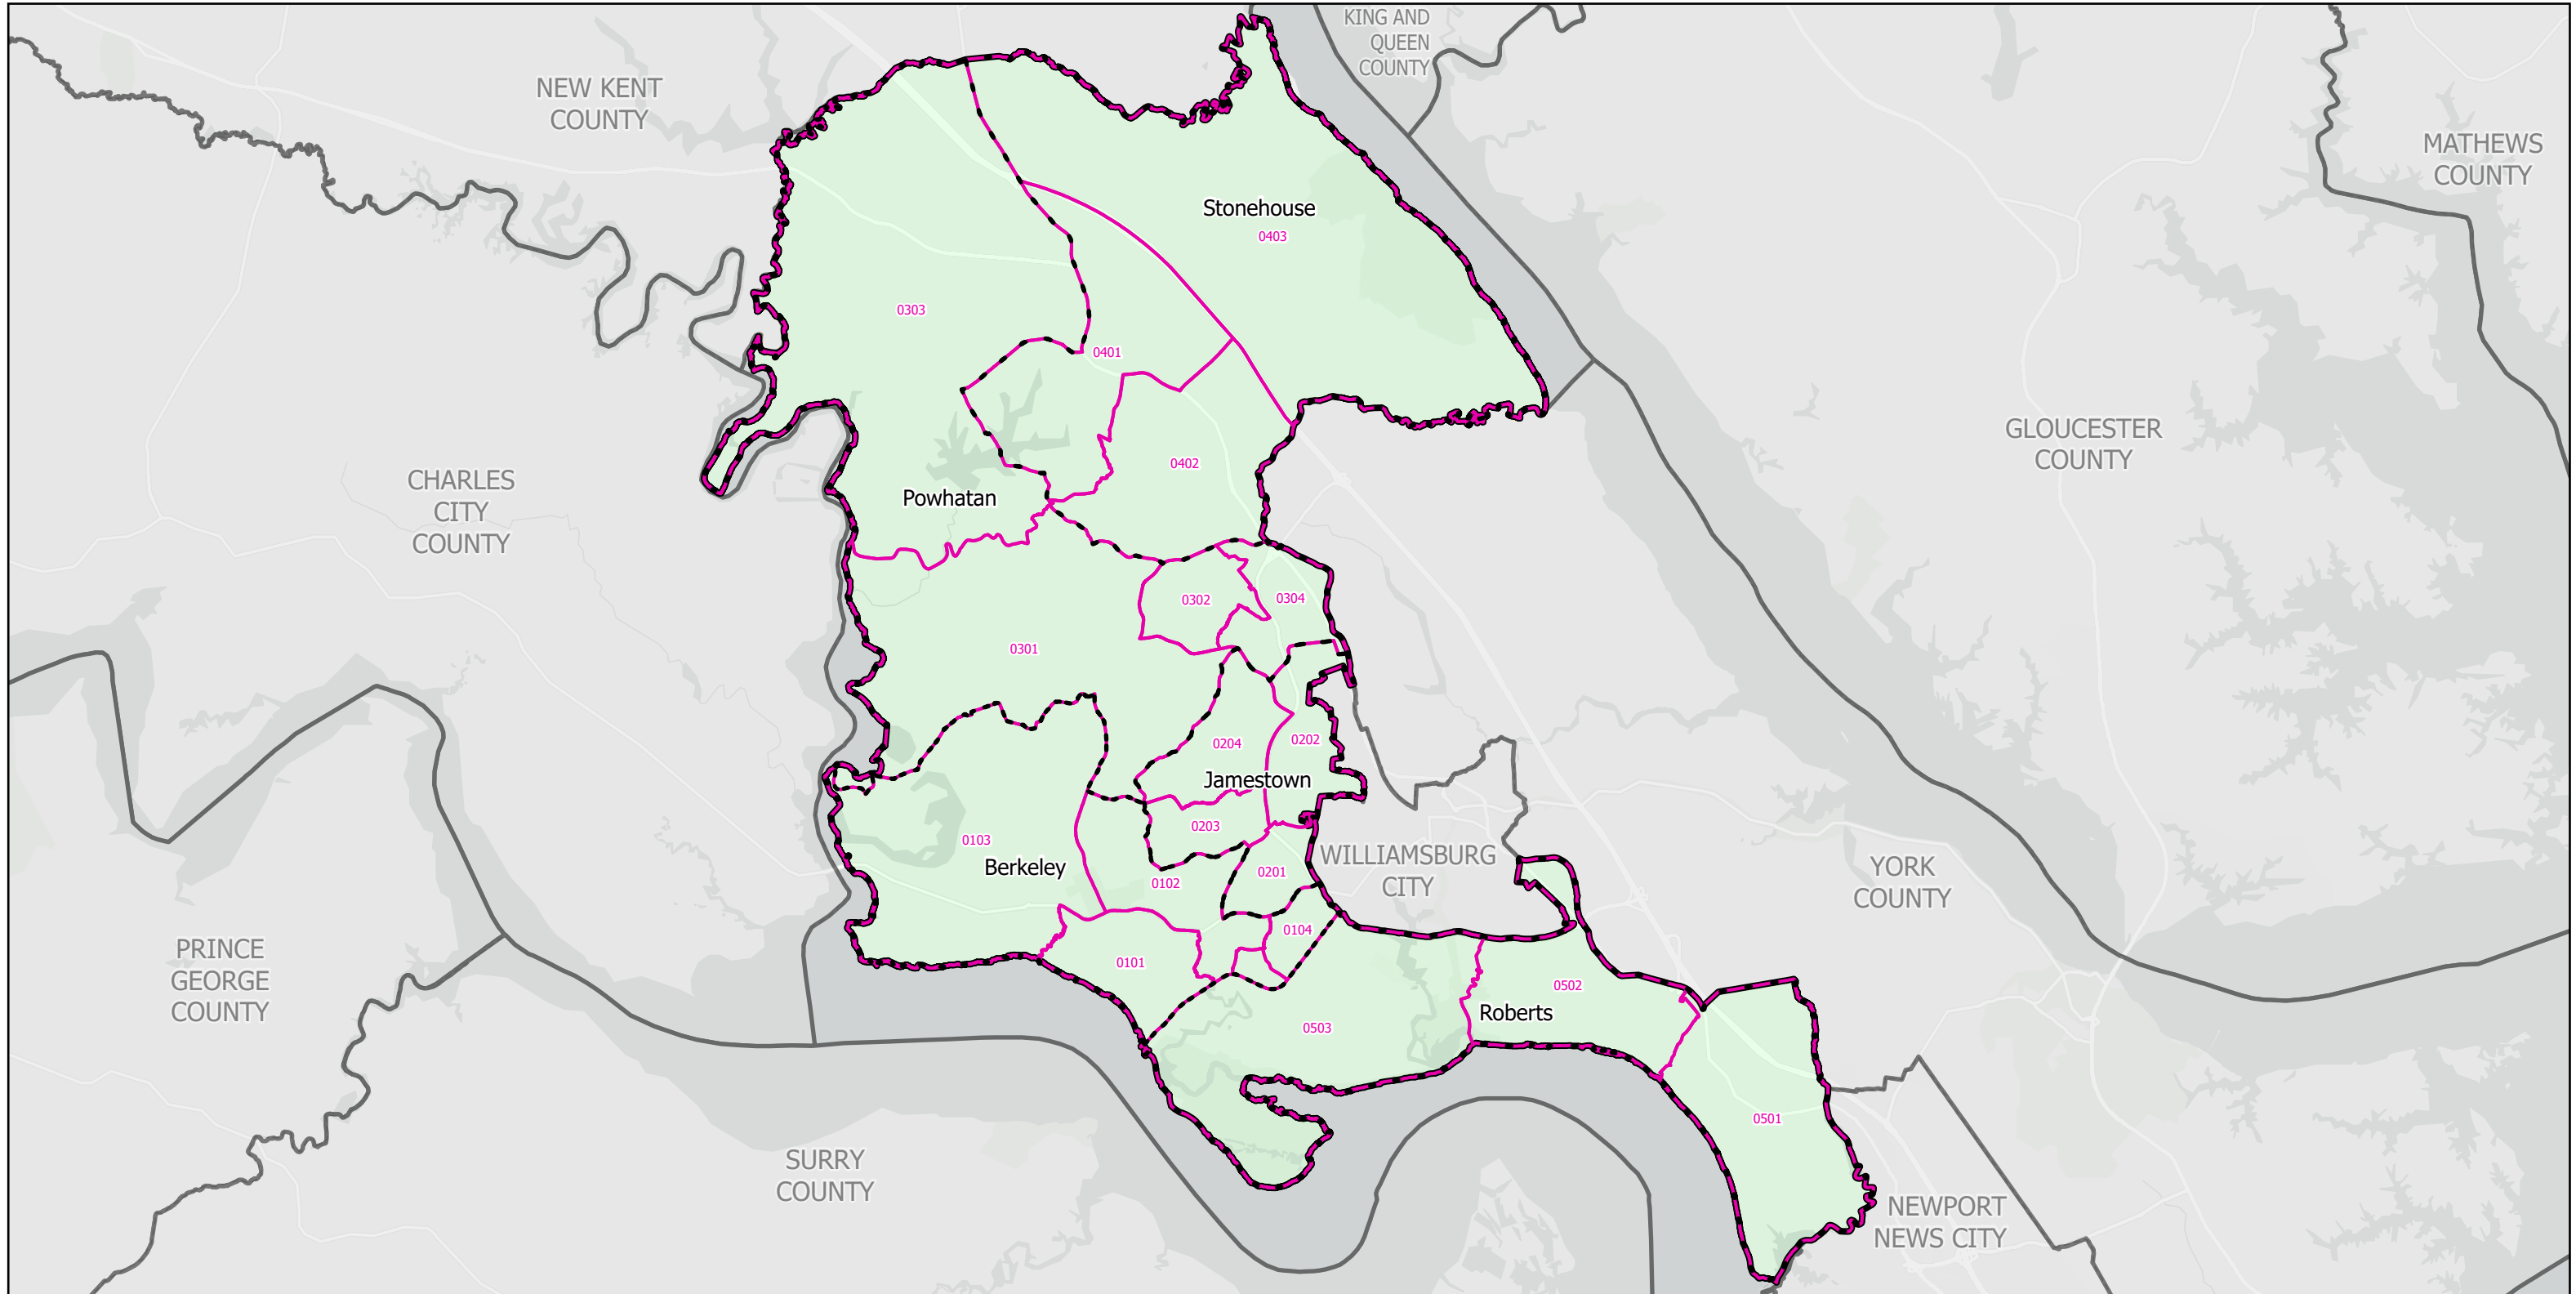

Election Districts and Precincts

James City County

Legend:

- Locality
- Election District
- Precinct

Created by VA Elect GIS Dept 3/30/2026
Base layer Sources: Esri, TomTom, Garmin, FAO, NOAA, USGS, © OpenStreetMap contributors, and the GIS User Community