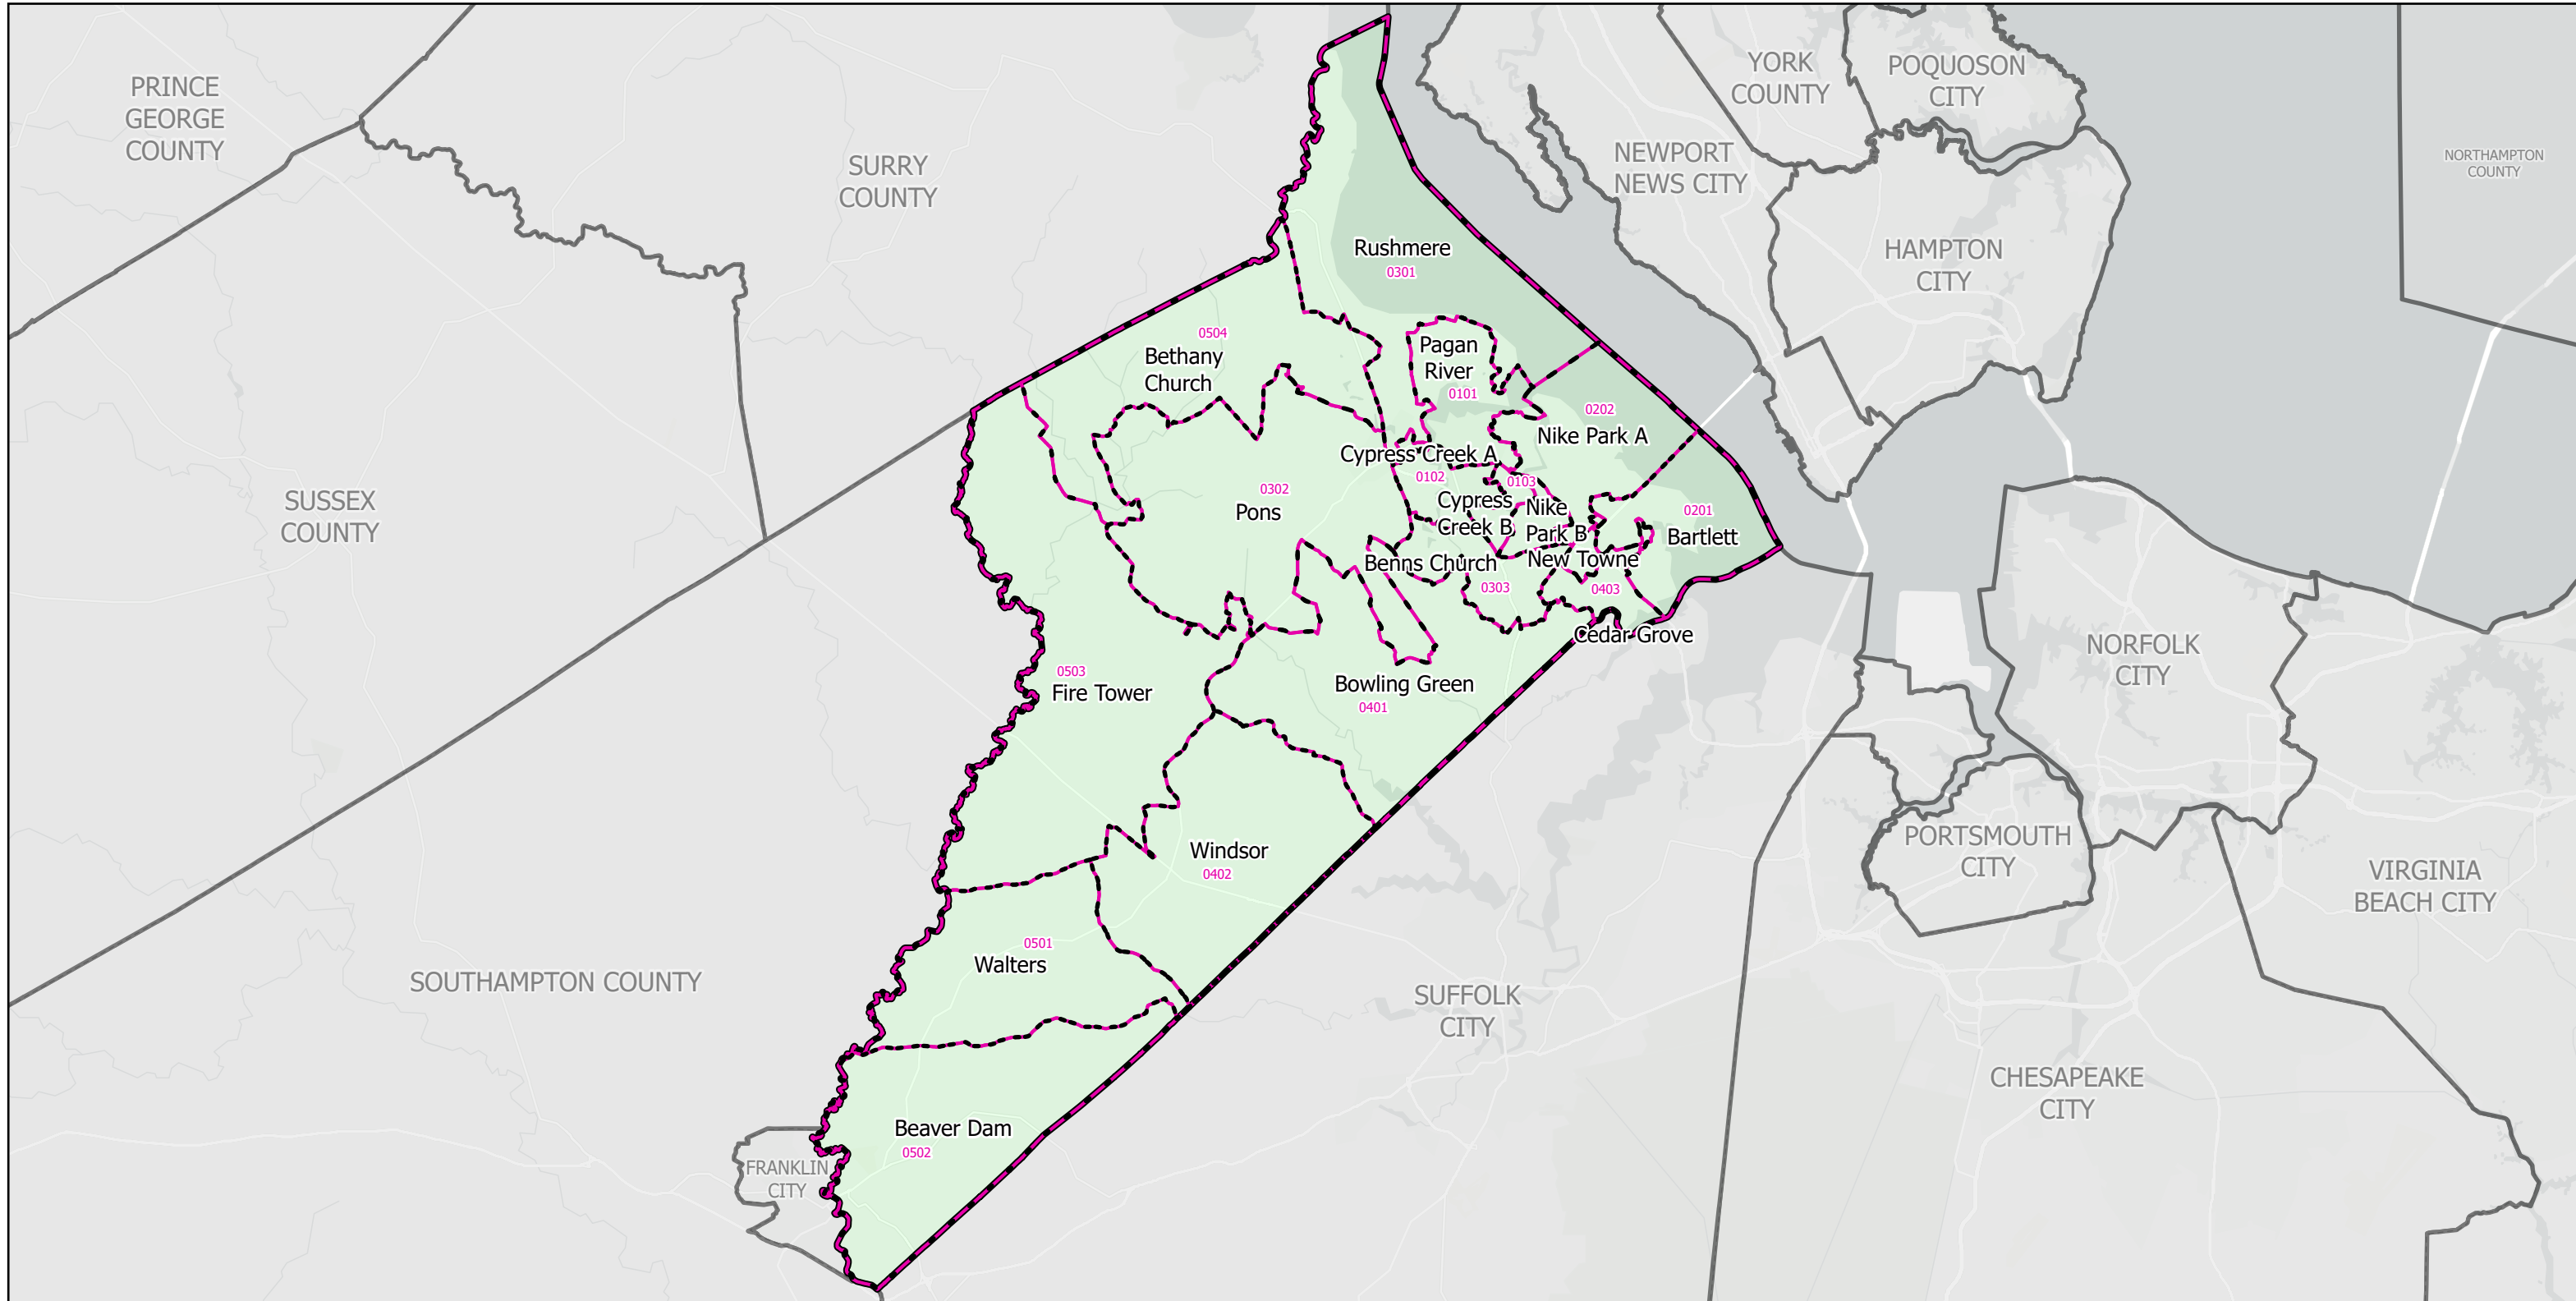

# Election Districts and Precincts

## Isle Of Wight County

Legend:

- Locality
- Election District
- Precinct

Created by VA Elect GIS Dept 3/30/2026  
Base layer Sources: Esri, TomTom, Garmin, FAO, NOAA, USGS, © OpenStreetMap contributors, and the GIS User Community