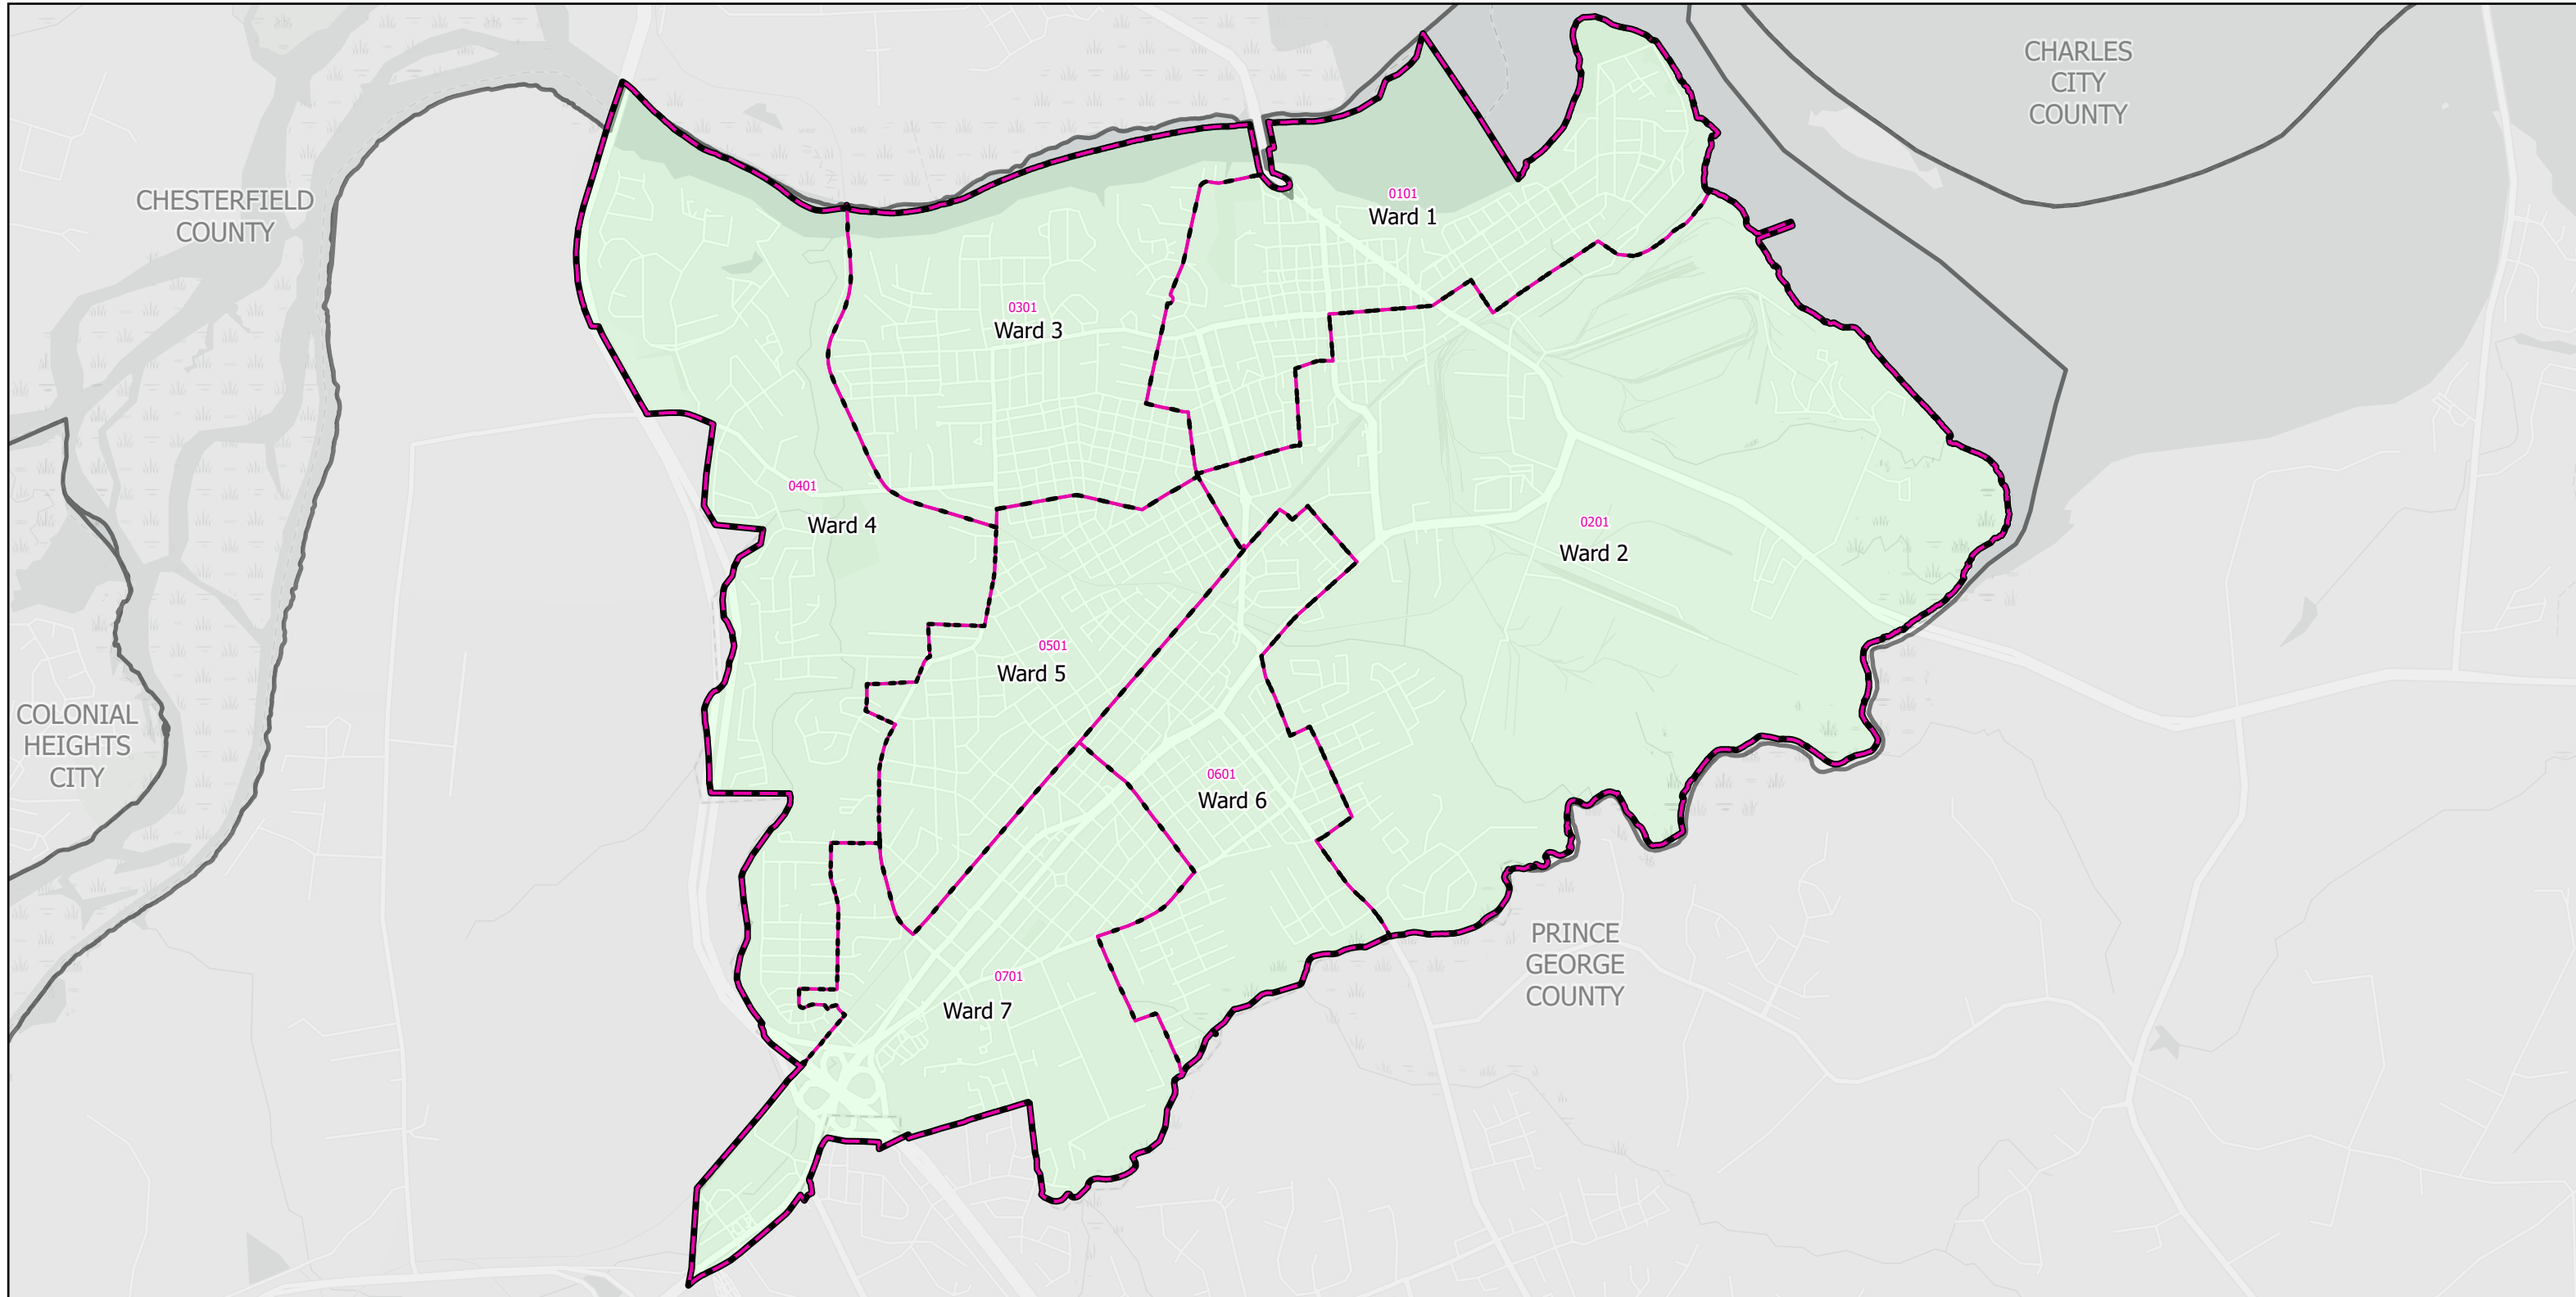

# Election Districts and Precincts

## Hopewell City

 Locality  
 Election District  
 Precinct

0 0.280.55 1.1 Miles

Created by VA Elect GIS Dept 3/30/2026  
Base layer Sources: Esri, TomTom, Garmin, FAO, NOAA, USGS, © OpenStreetMap contributors, and the GIS User Community