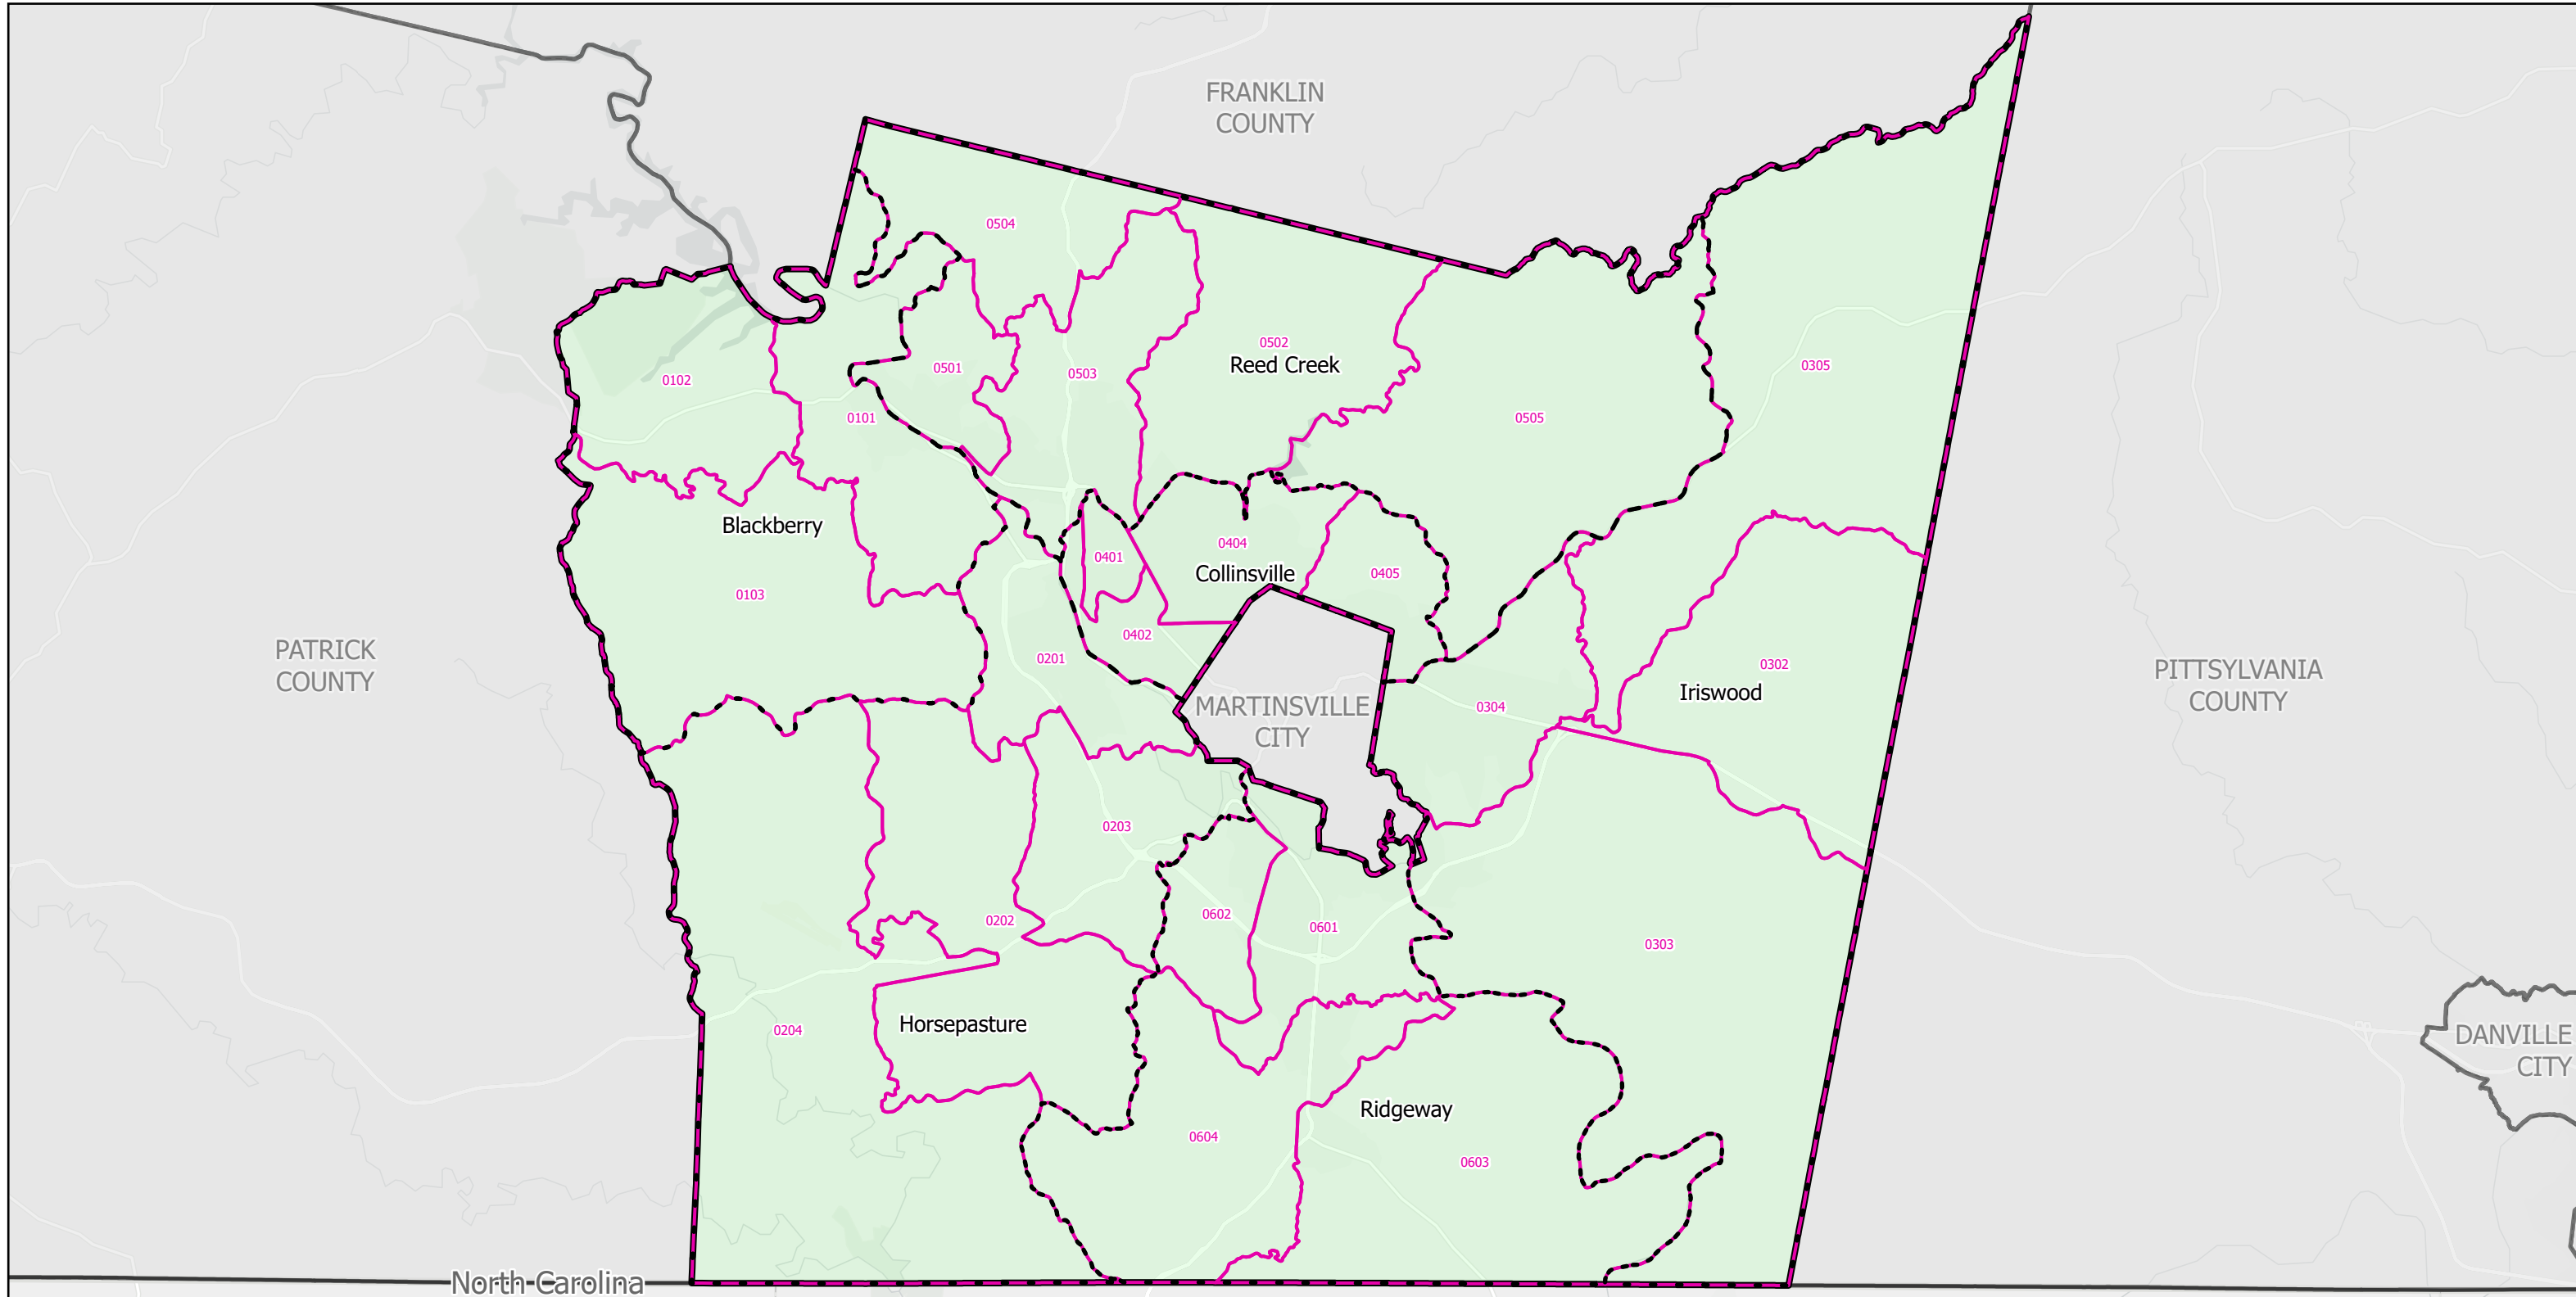

# Election Districts and Precincts

## Henry County

 Locality  
 Election District  
 Precinct

N  
  
0 1.5 3 6 Miles  
Created by VA Elect GIS Dept 3/30/2026  
Base layer Sources: Esri, TomTom, Garmin, FAO, NOAA, USGS, © OpenStreetMap contributors, and the GIS User Community