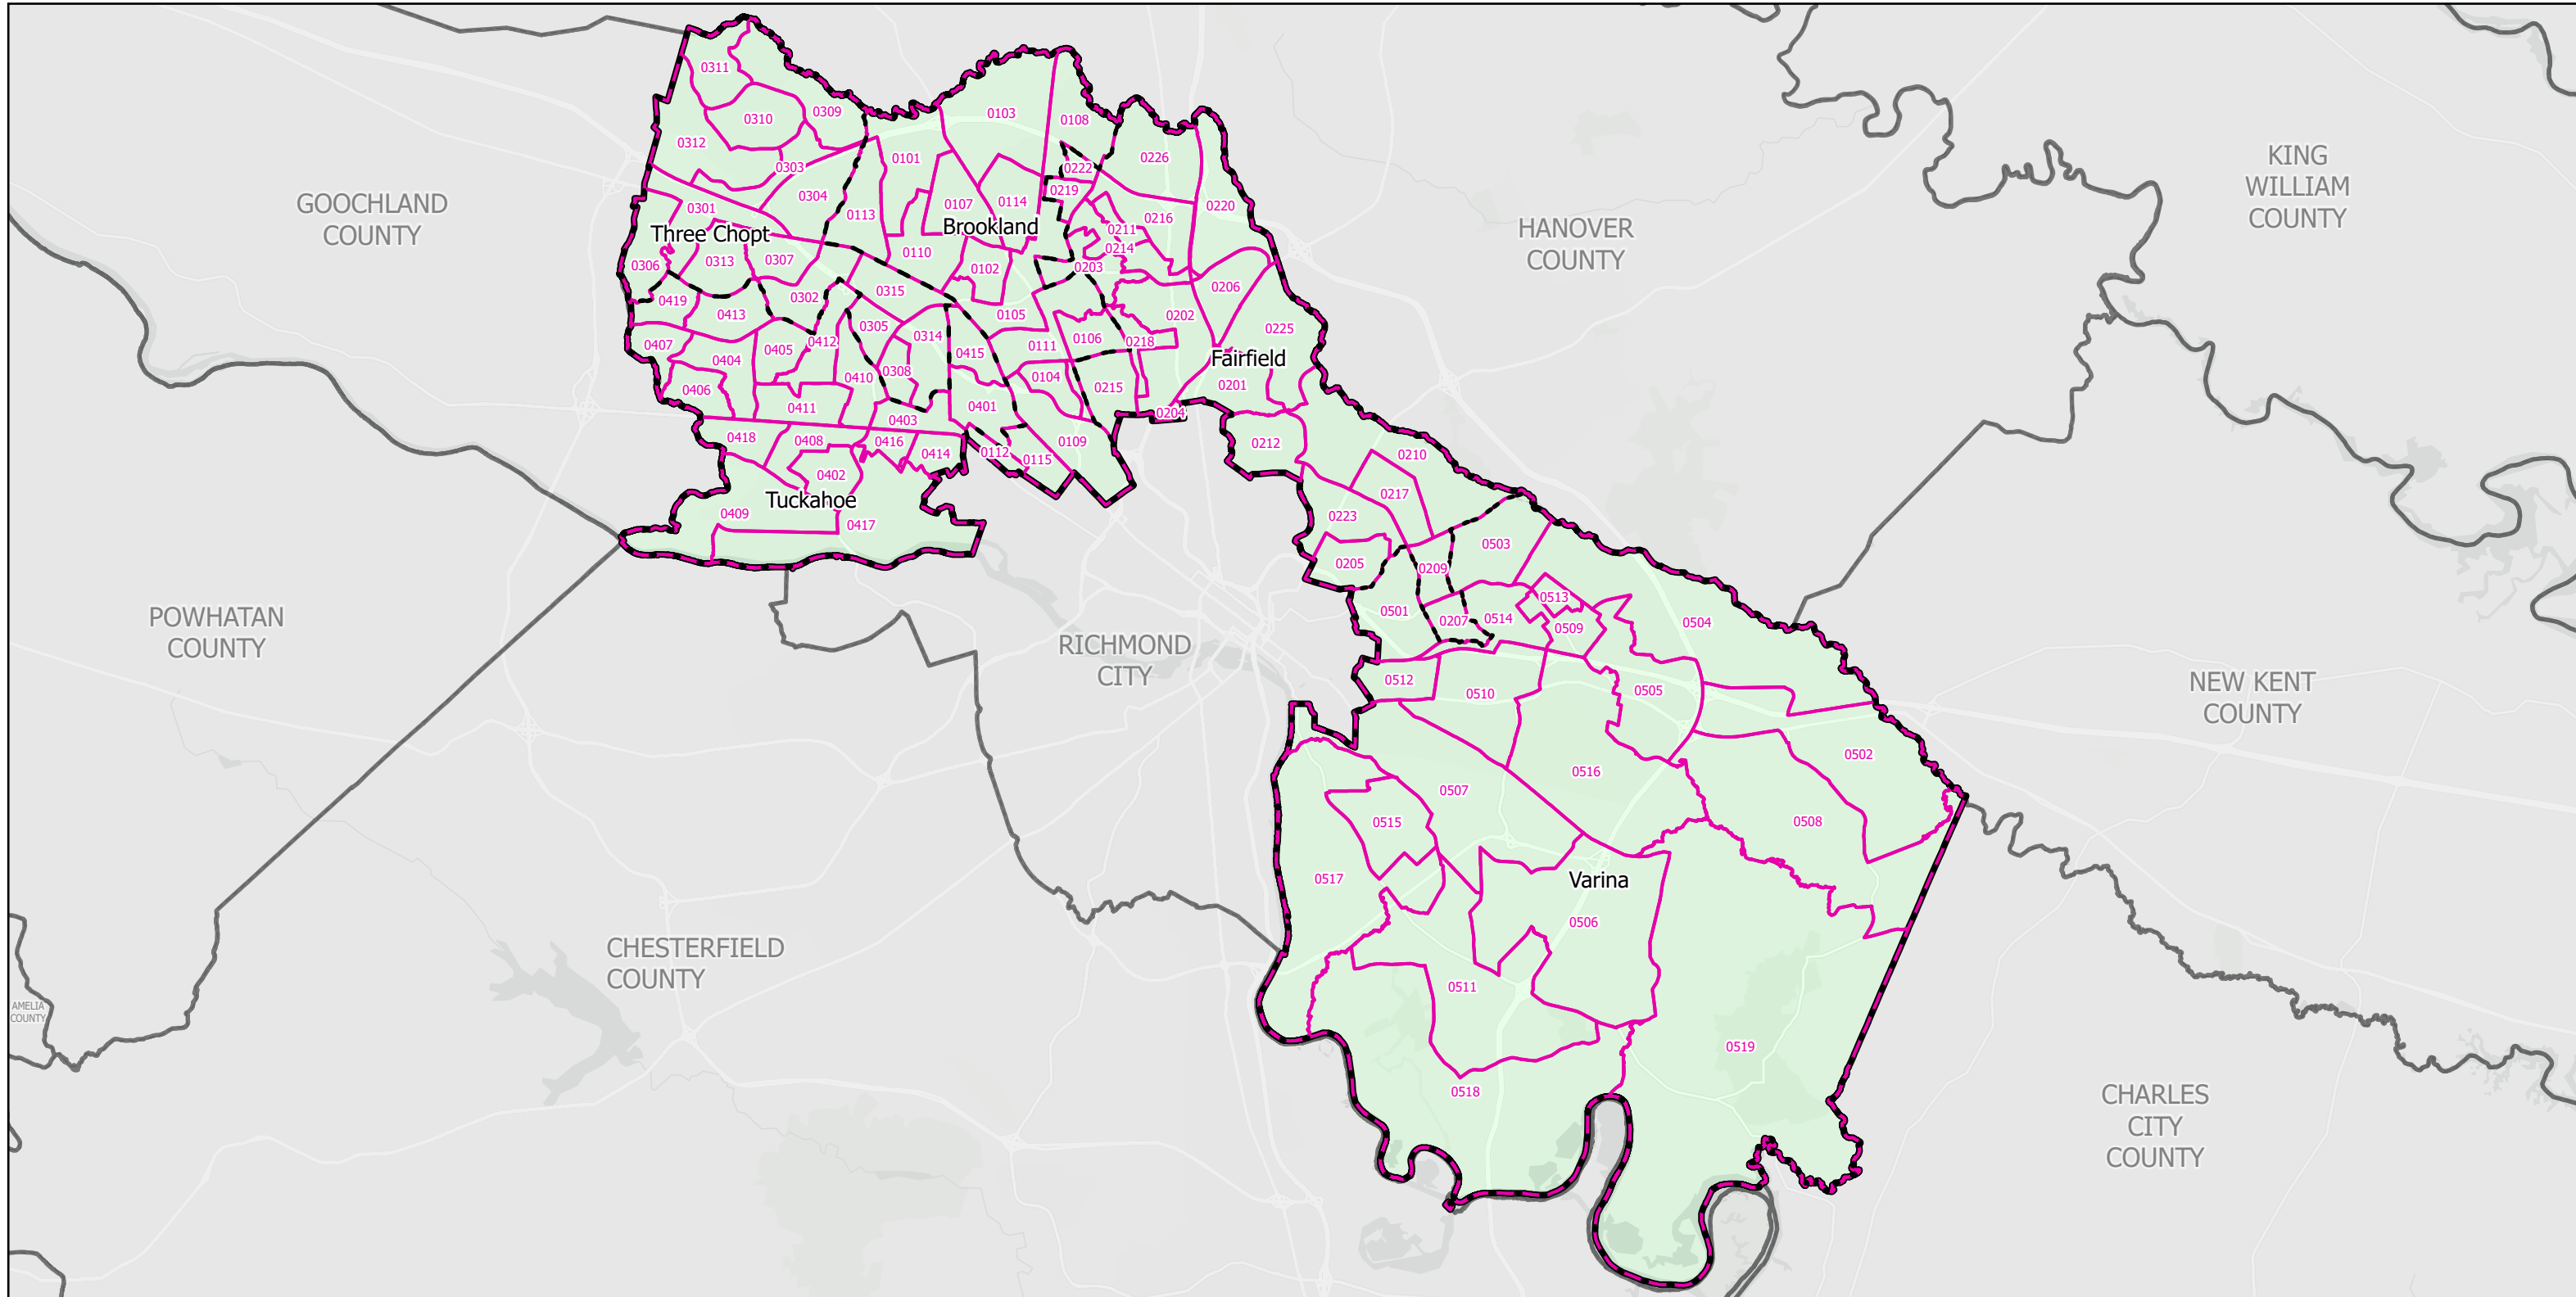

Election Districts and Precincts

Henrico County

Legend:

- Locality
- Election District
- Precinct

0 1.75 3.5 7 Miles

Created by VA Elect GIS Dept 3/30/2026
Base layer Sources: Esri, TomTom, Garmin, FAO, NOAA, USGS, © OpenStreetMap contributors, and the GIS User Community