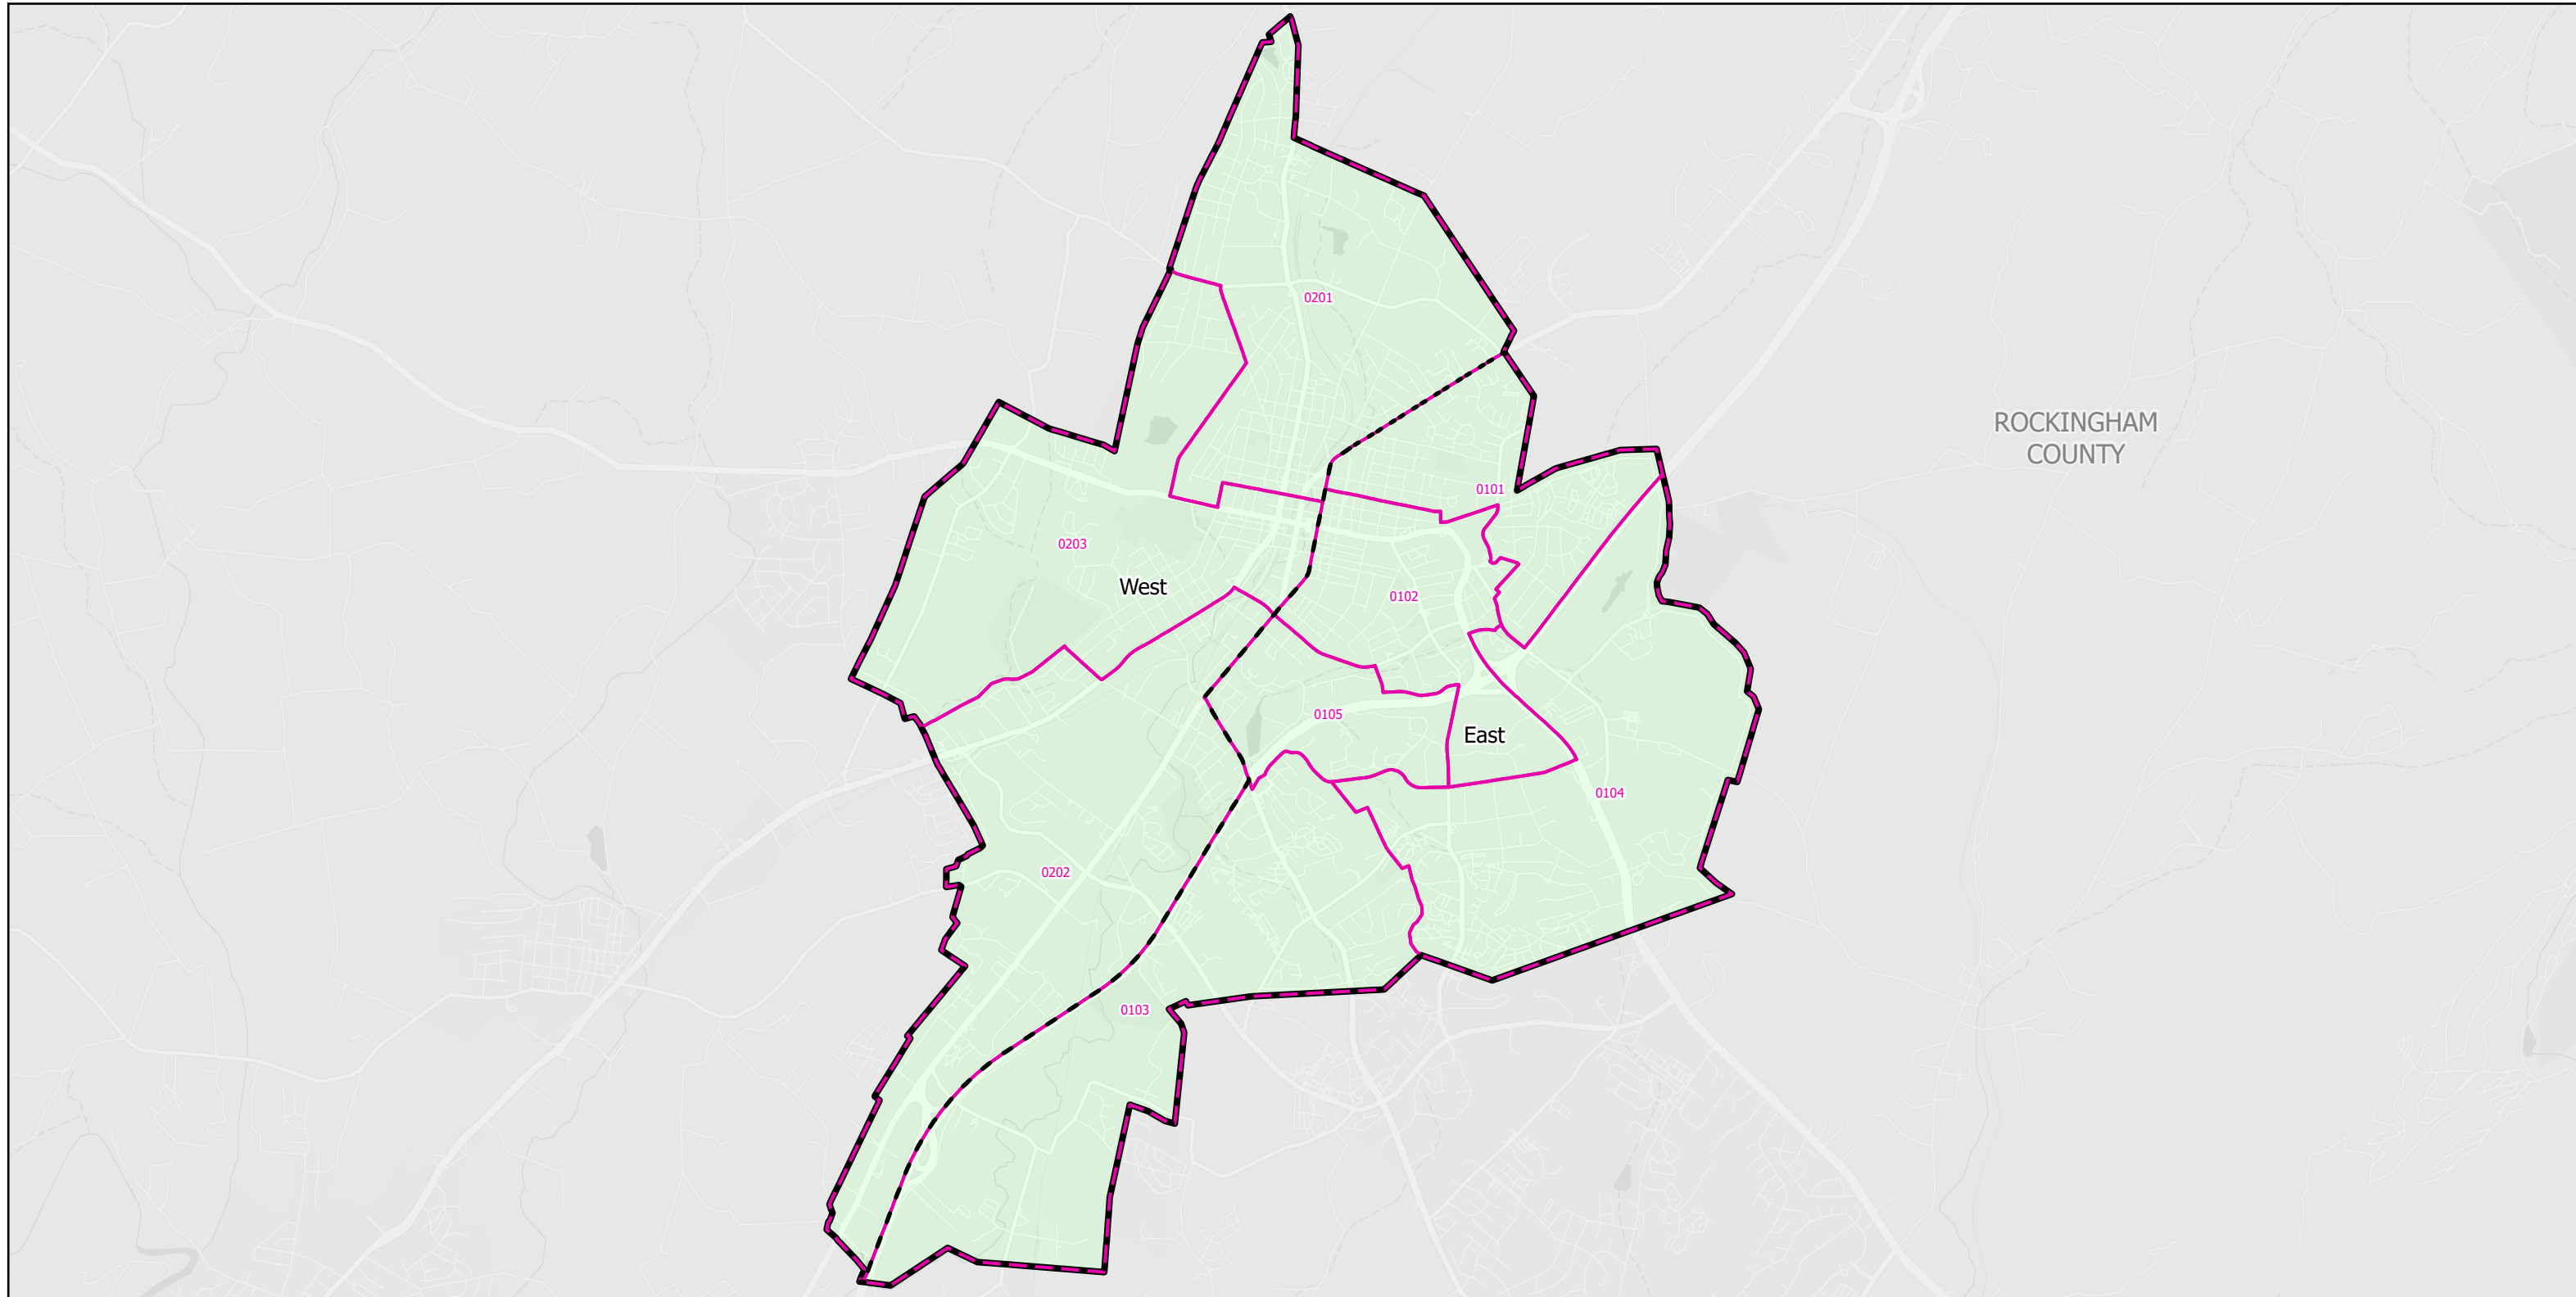

# Election Districts and Precincts

Harrisonburg City

Created by VA Elect GIS Dept 3/30/2026  
Base layer Sources: Esri, TomTom, Garmin, FAO, NOAA, USGS, © OpenStreetMap contributors, and the GIS User Community