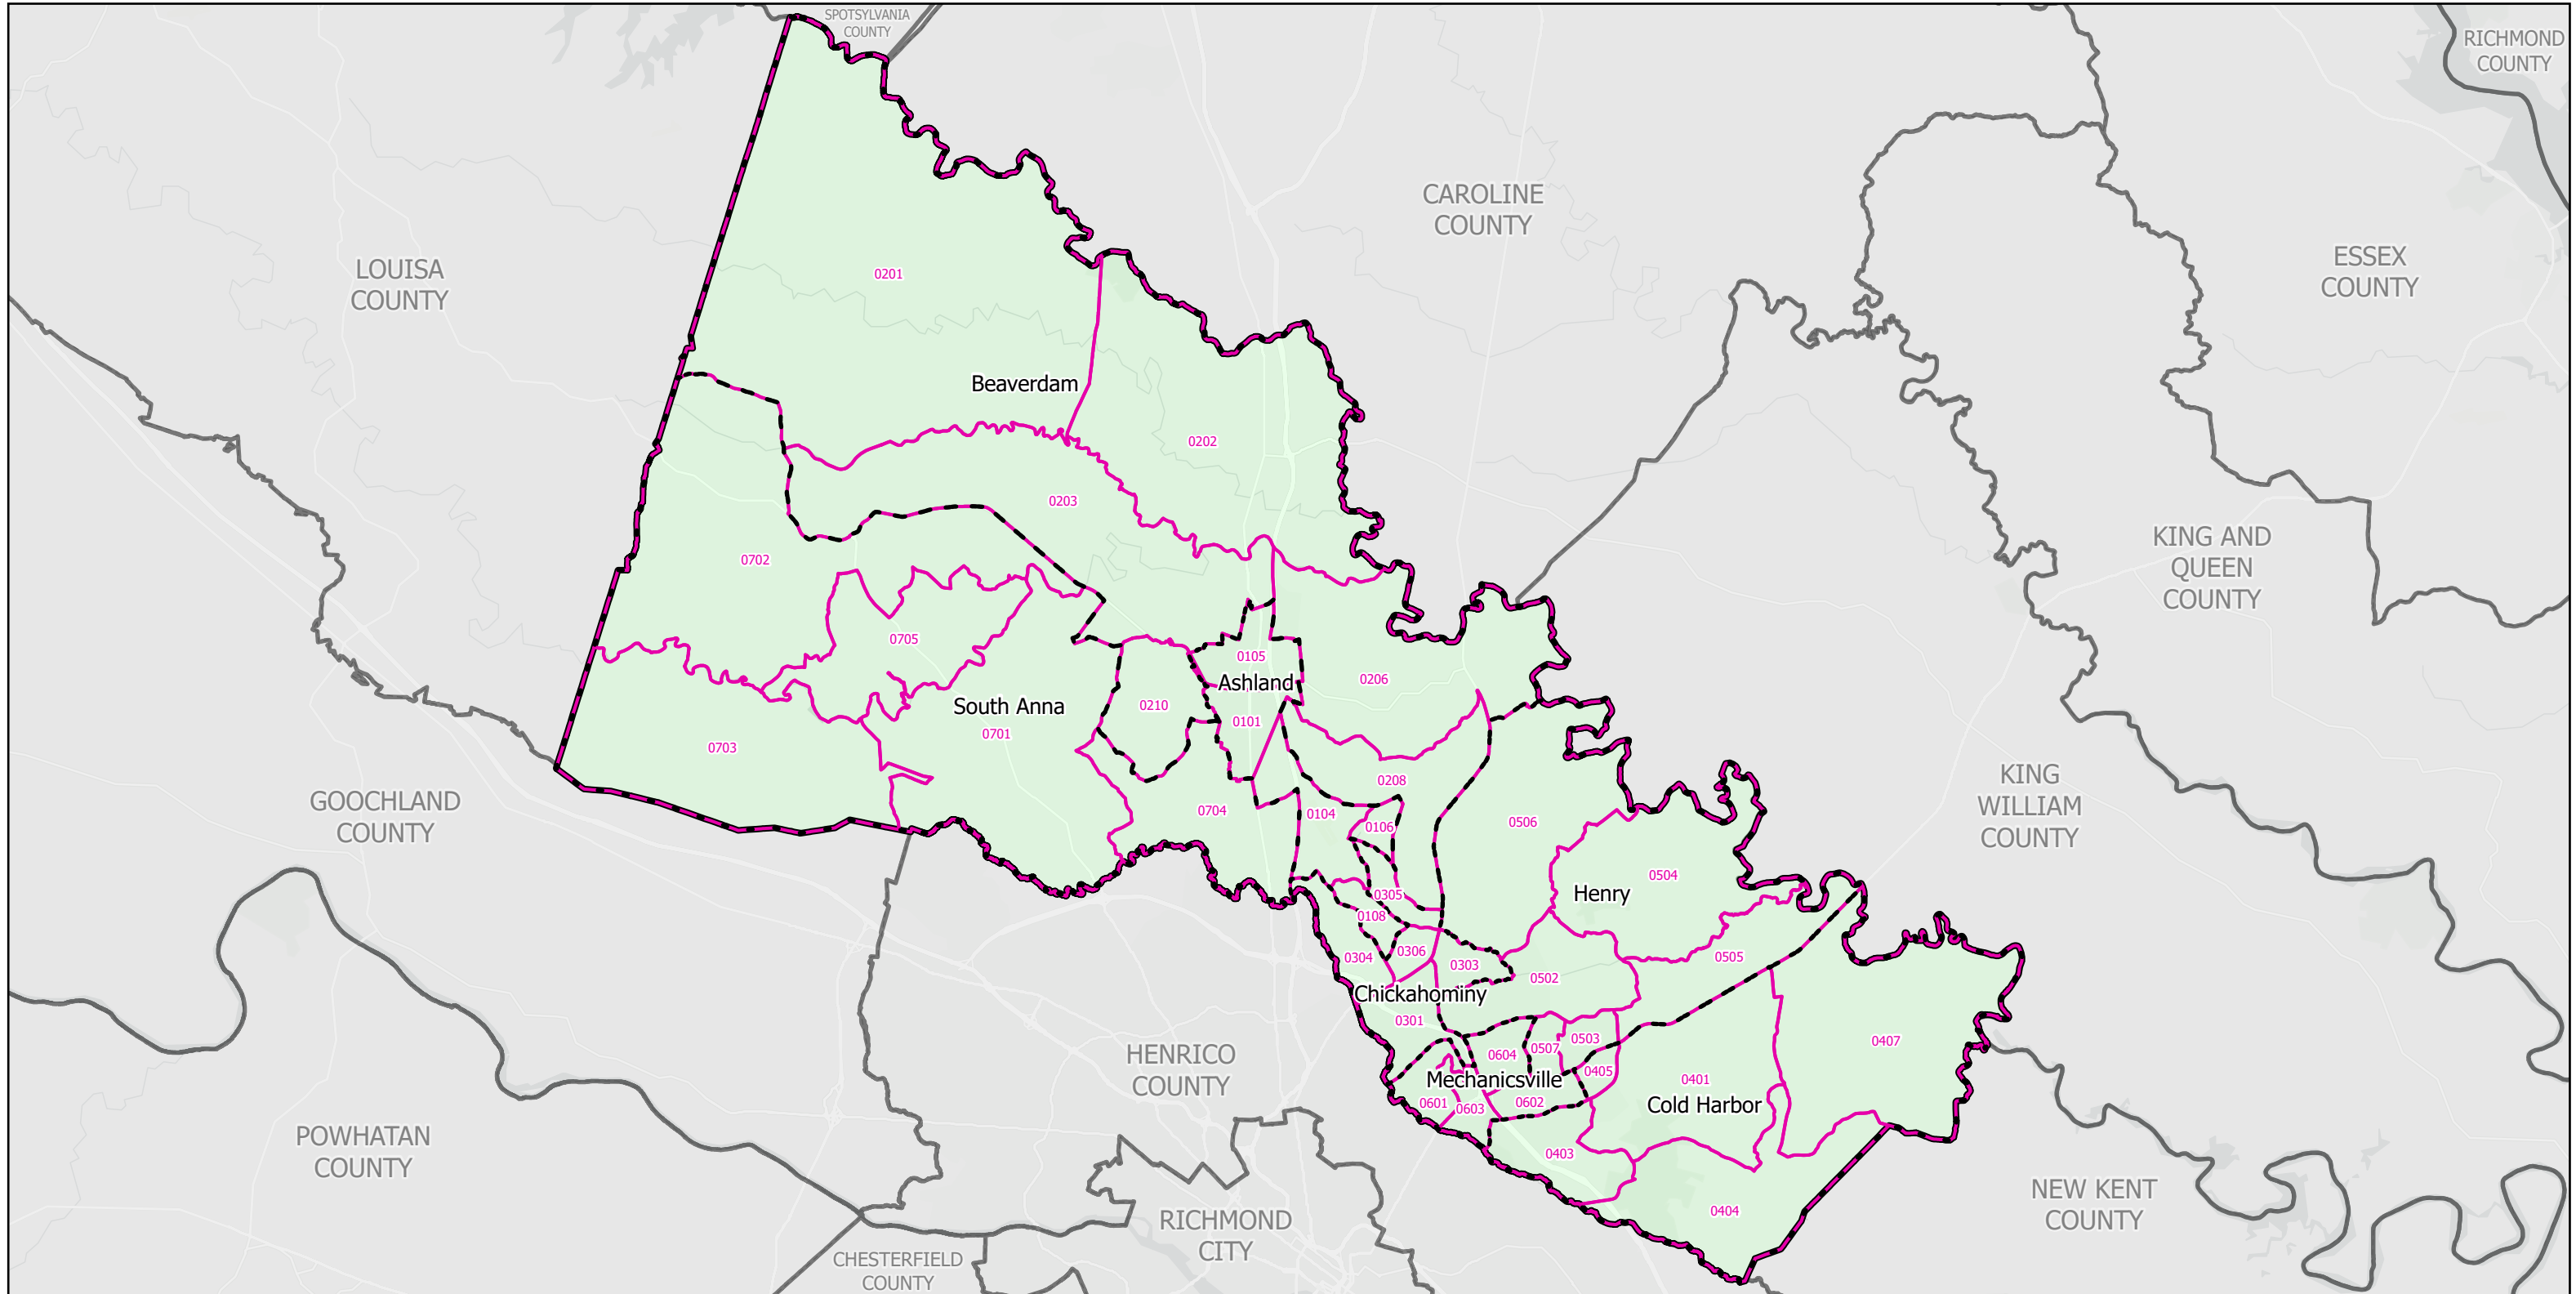

Election Districts and Precincts

Hanover County

Legend

- Locality
- Election District
- Precinct

0 2.25 4.5 9 Miles

Created by VA Elect GIS Dept 3/30/2026
Base layer Sources: Esri, TomTom, Garmin, FAO, NOAA, USGS, © OpenStreetMap contributors, and the GIS User Community