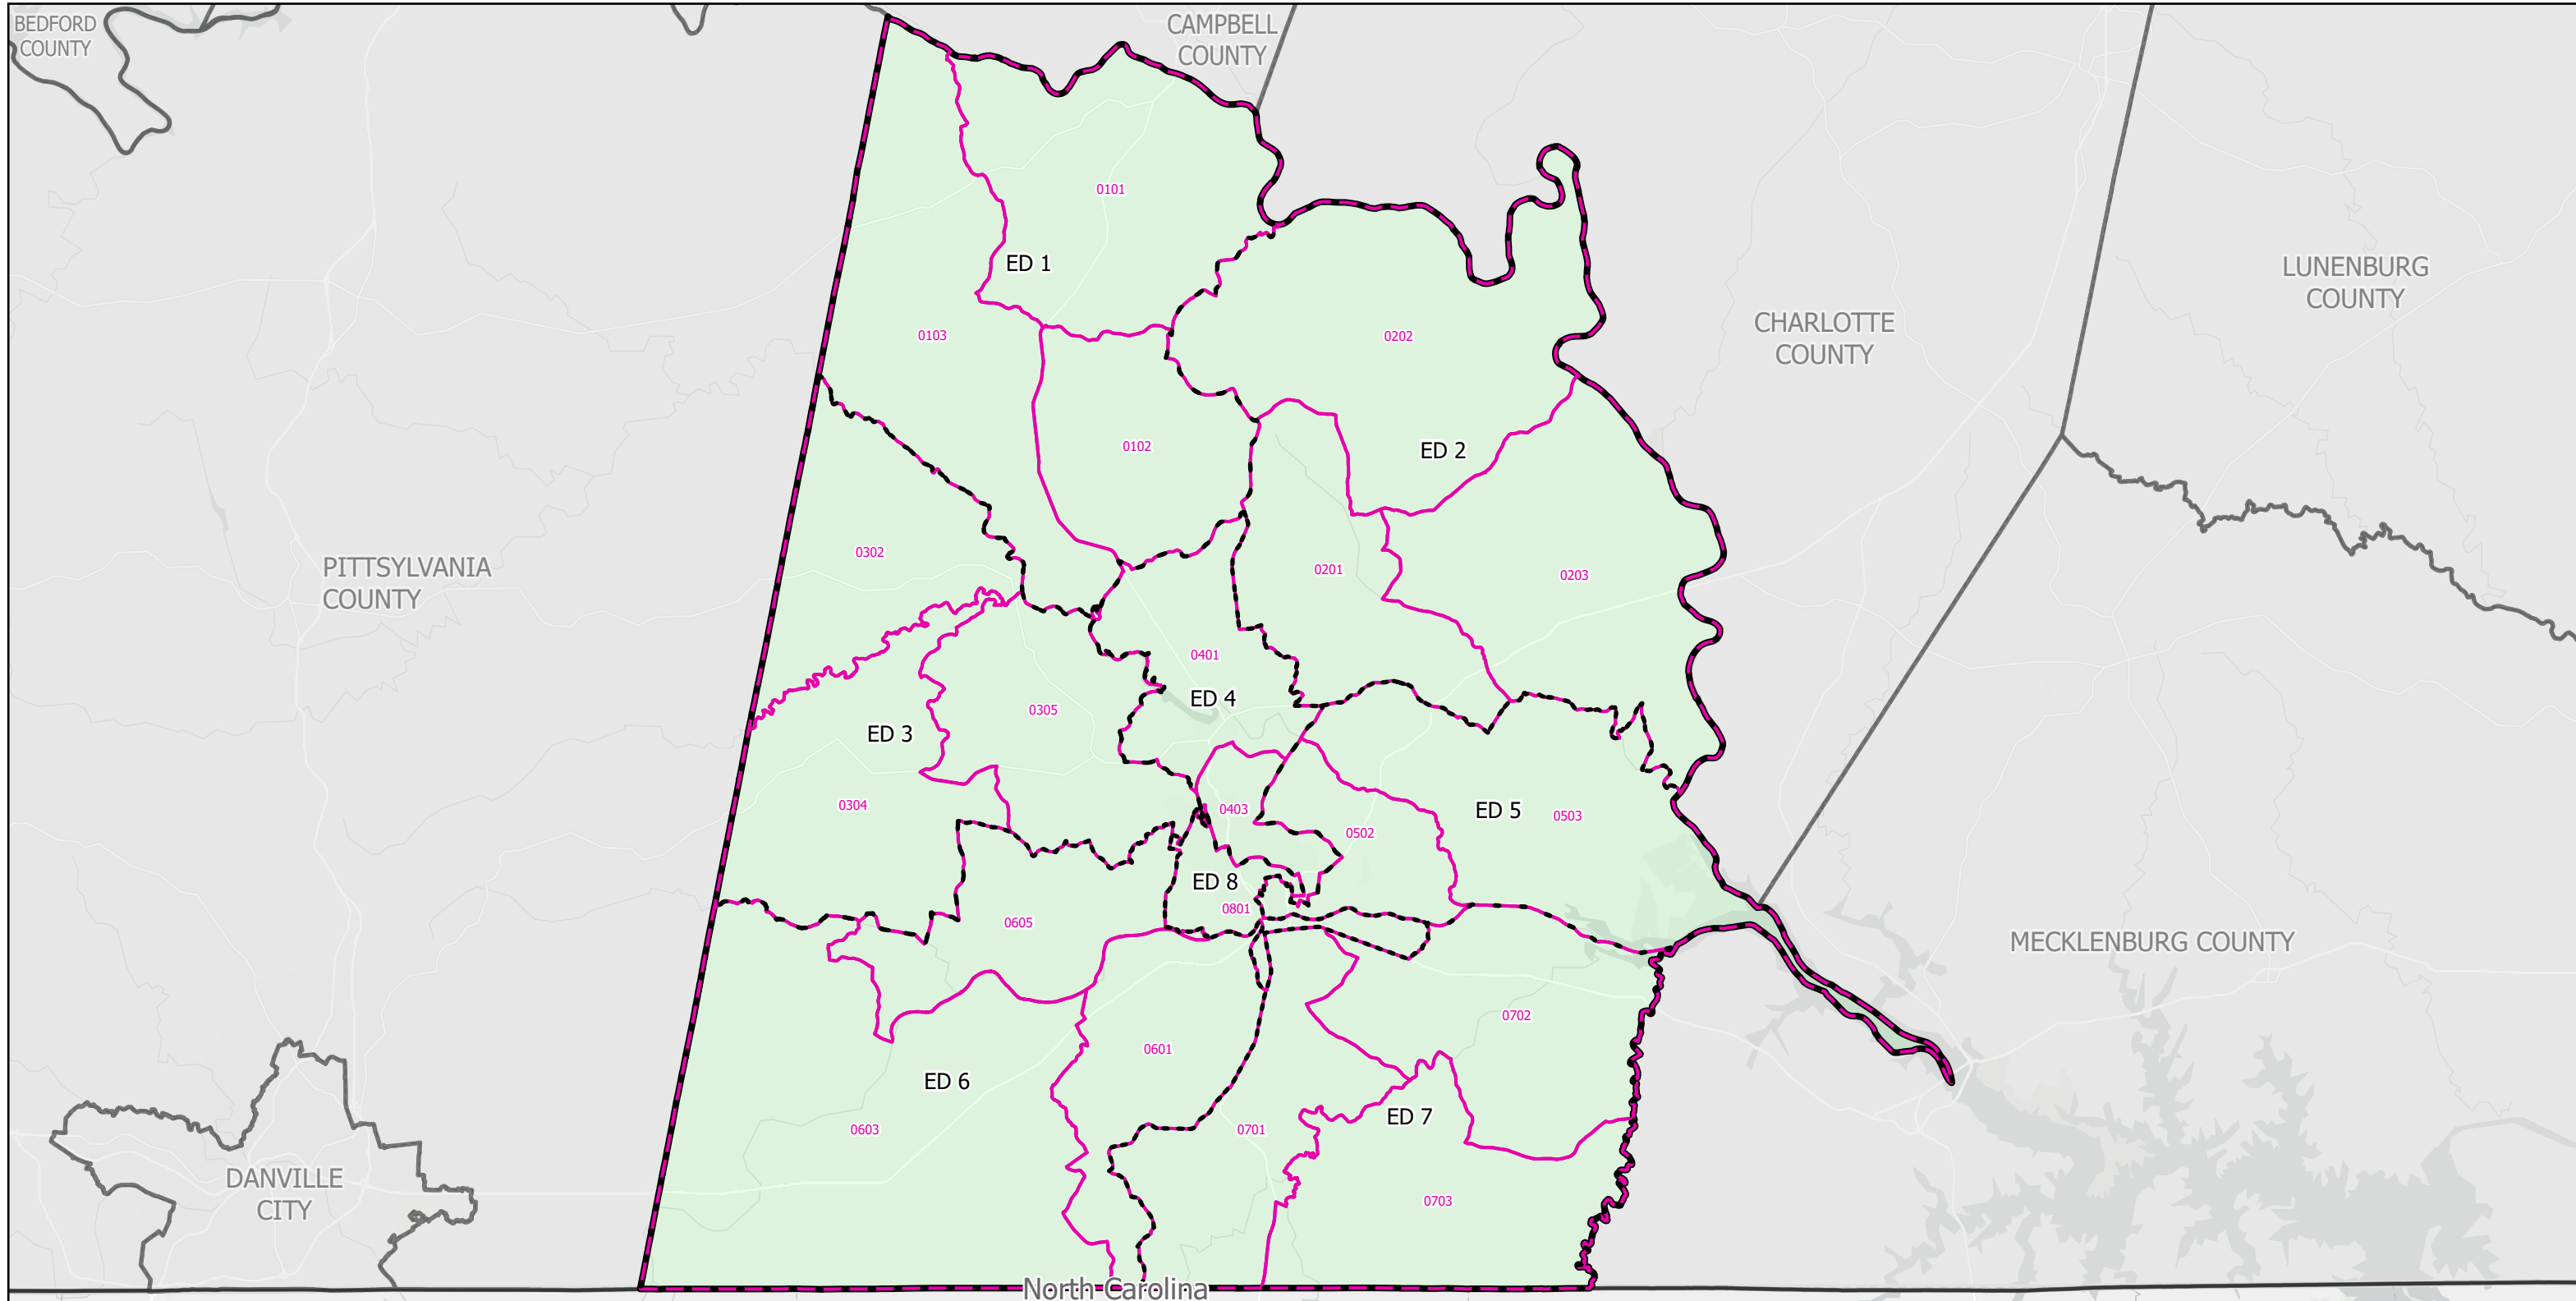

# Election Districts and Precincts

## Halifax County

Legend:

- Locality
- Election District
- Precinct

Scale: 0 2.5 5 10 Miles

Created by VA Elect GIS Dept 3/30/2026  
Base layer Sources: Esri, TomTom, Garmin, FAO, NOAA, USGS, © OpenStreetMap contributors, and the GIS User Community