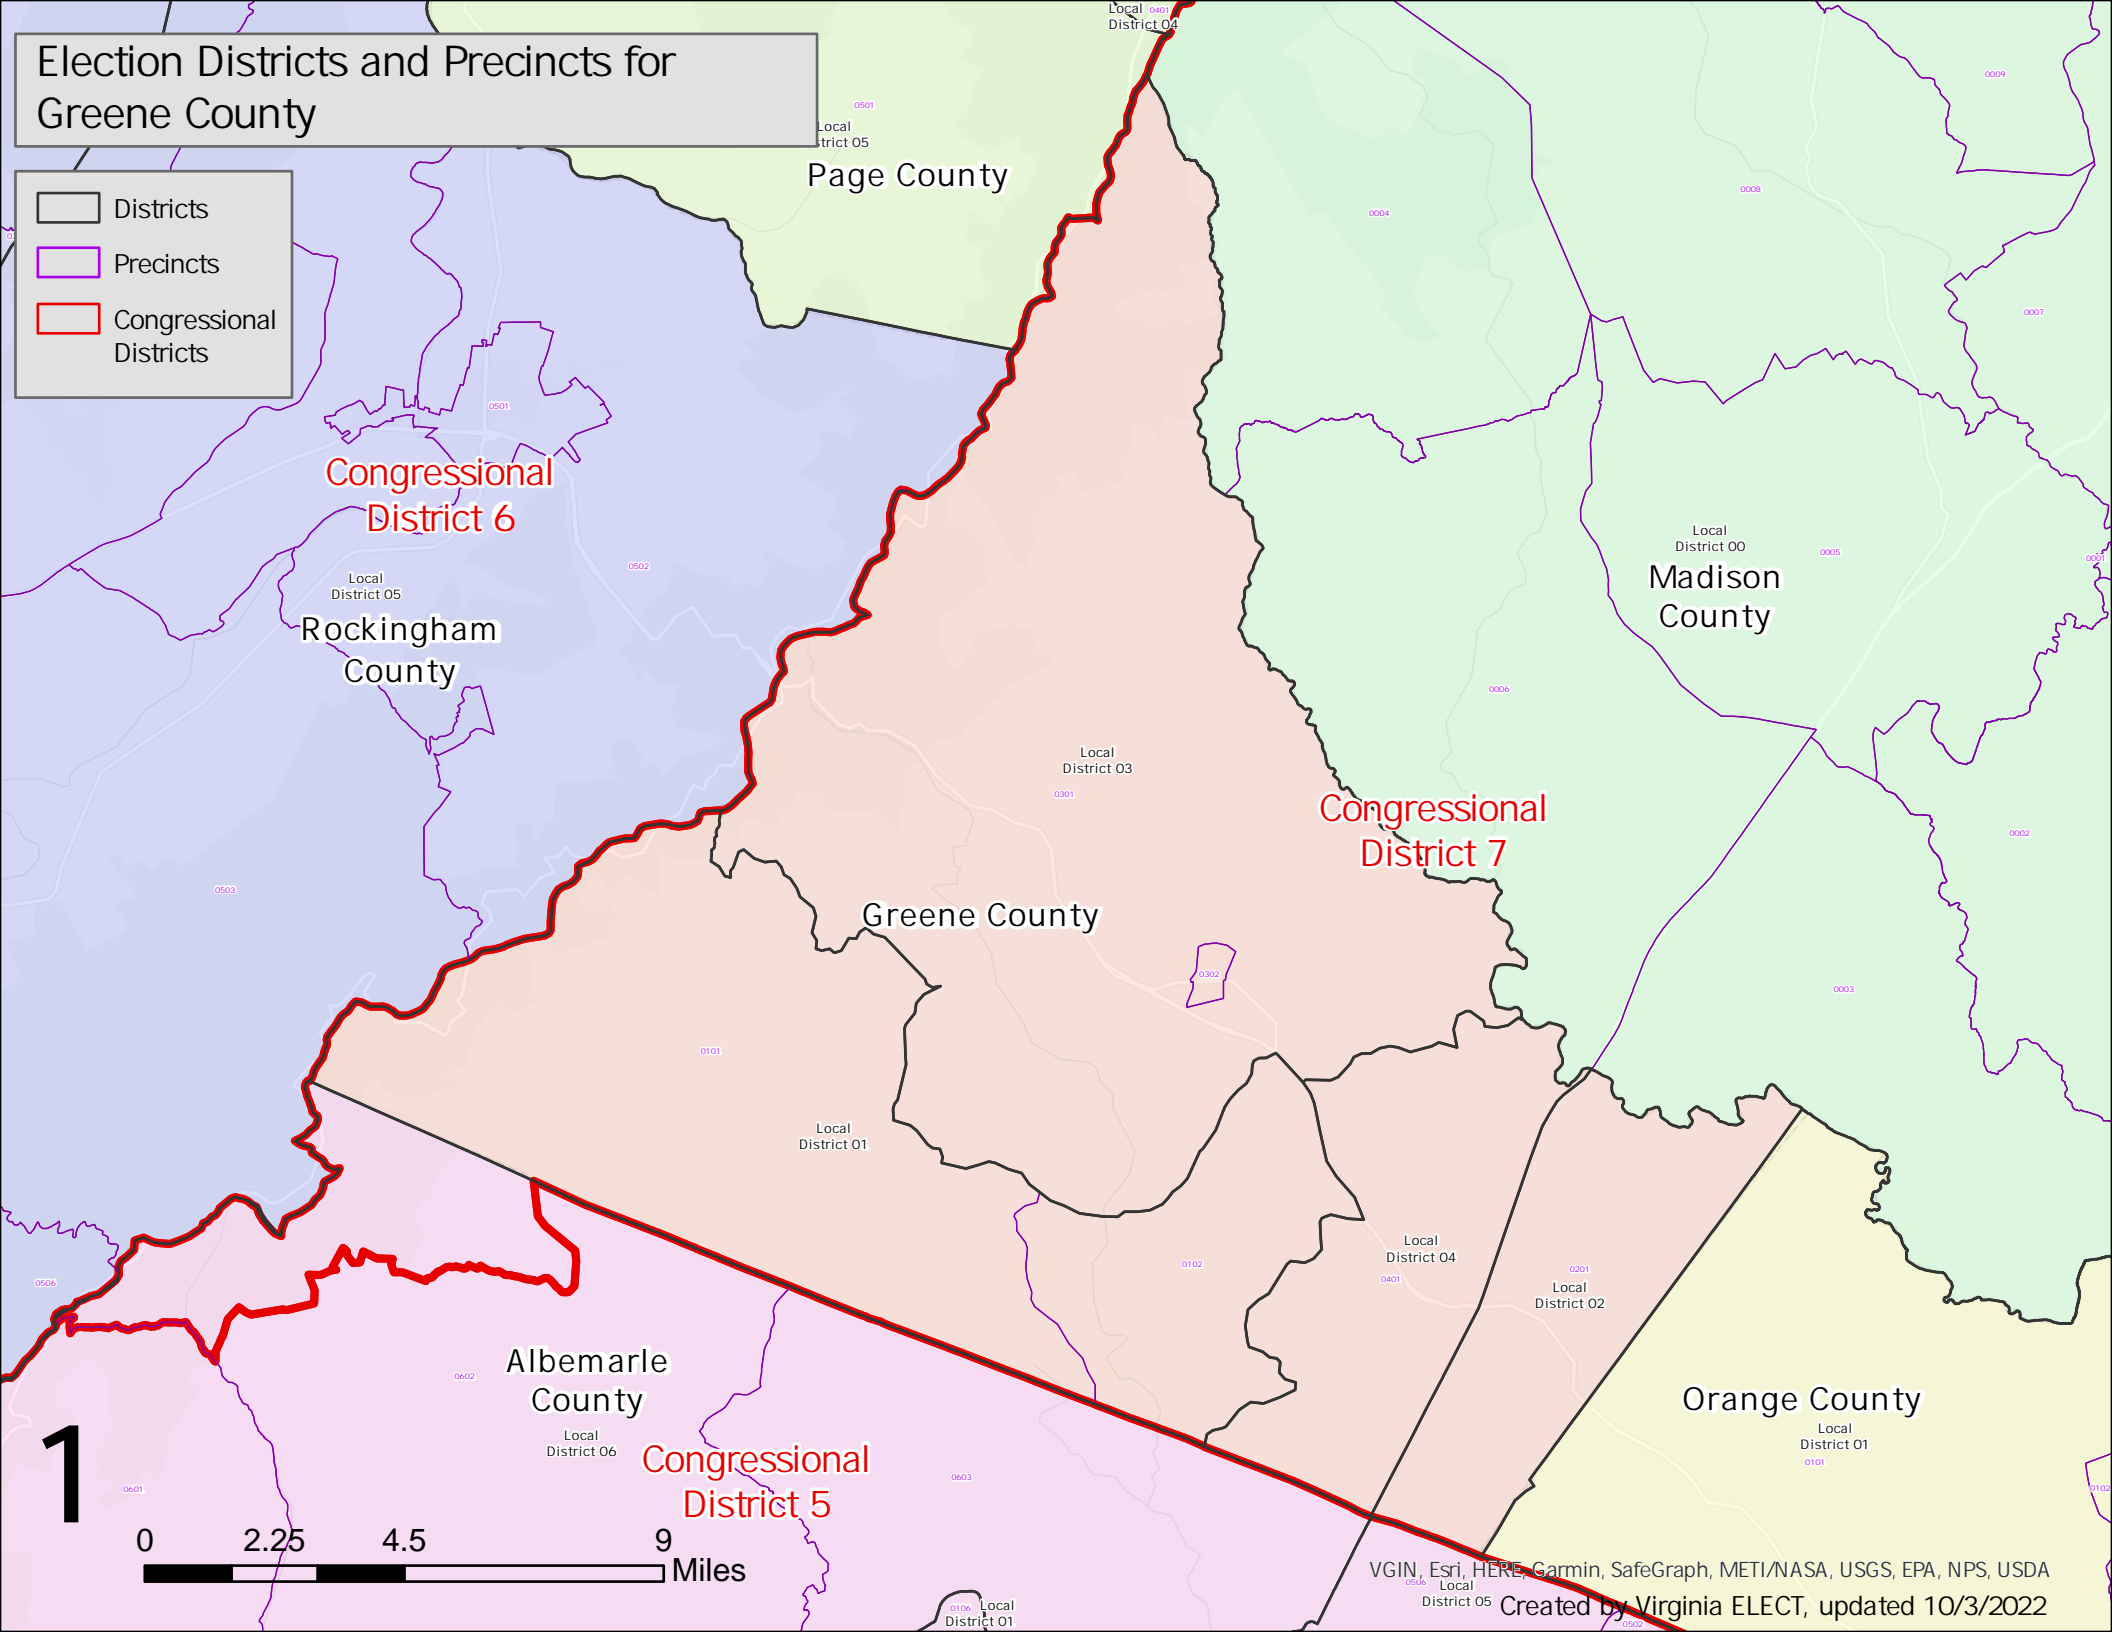

Election Districts and Precincts for Greene County

- Districts
- Precincts
- Congressional Districts

1

0 2.25 4.5 9 Miles