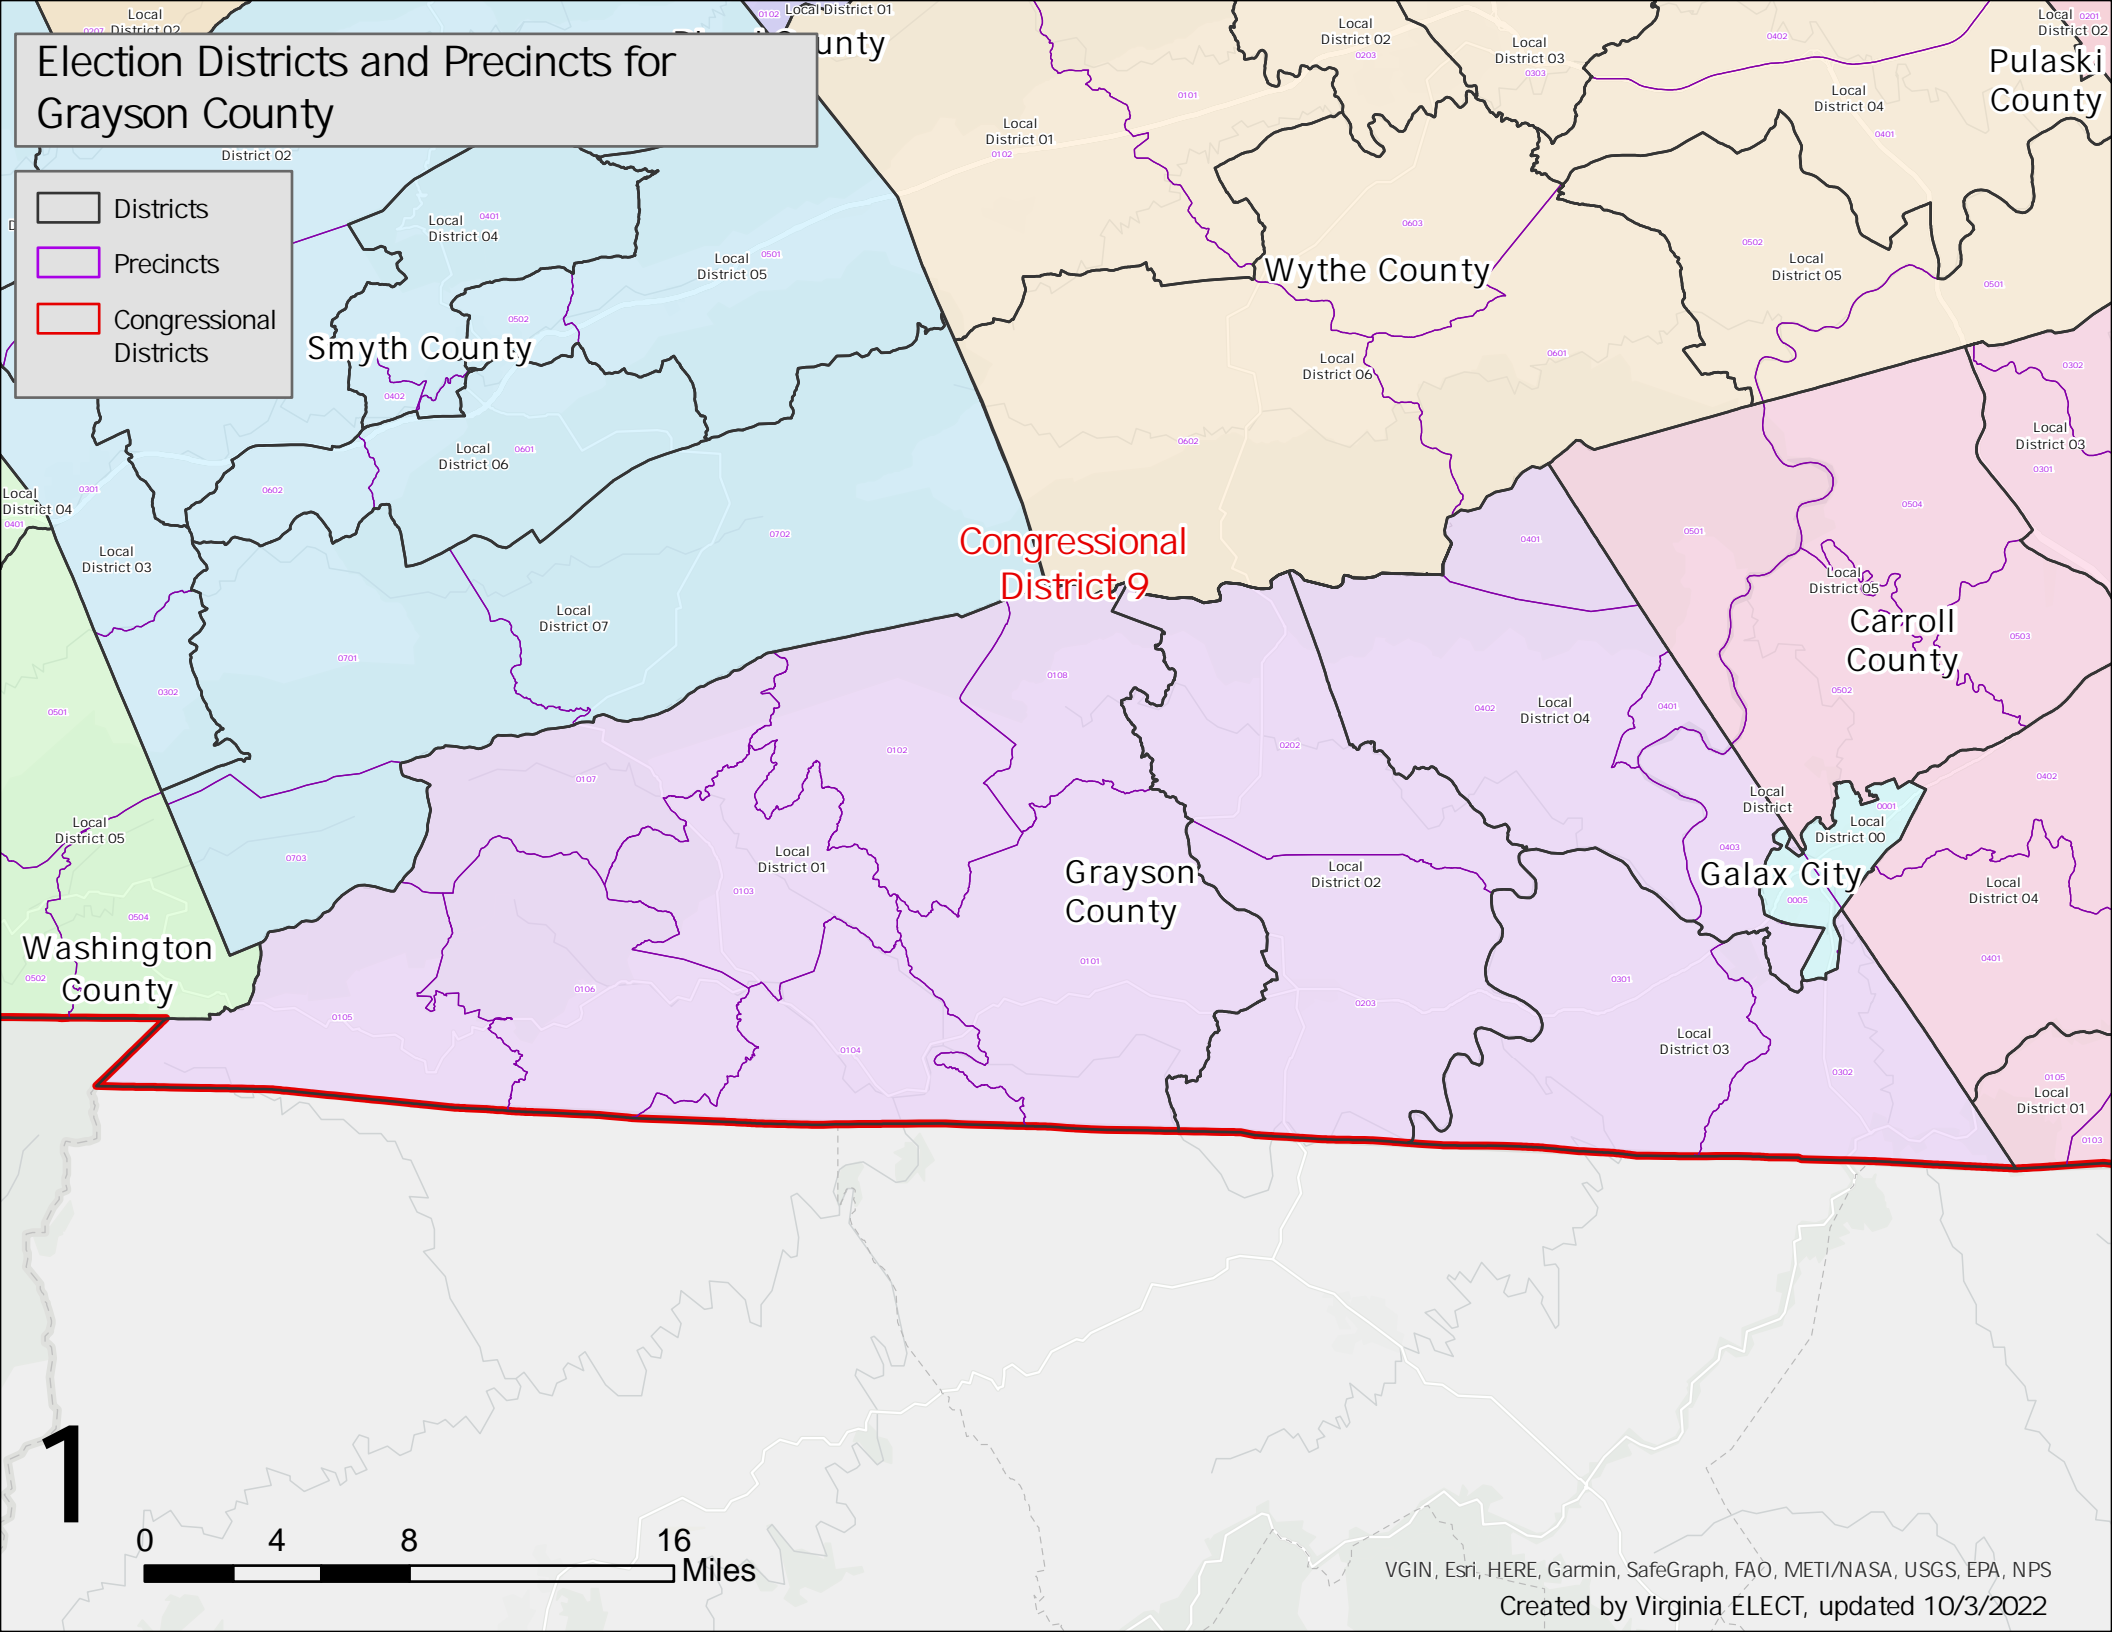

Election Districts and Precincts for Grayson County

-  Districts
-  Precincts
-  Congressional Districts

Congressional District 9

1

0 4 8 16 Miles