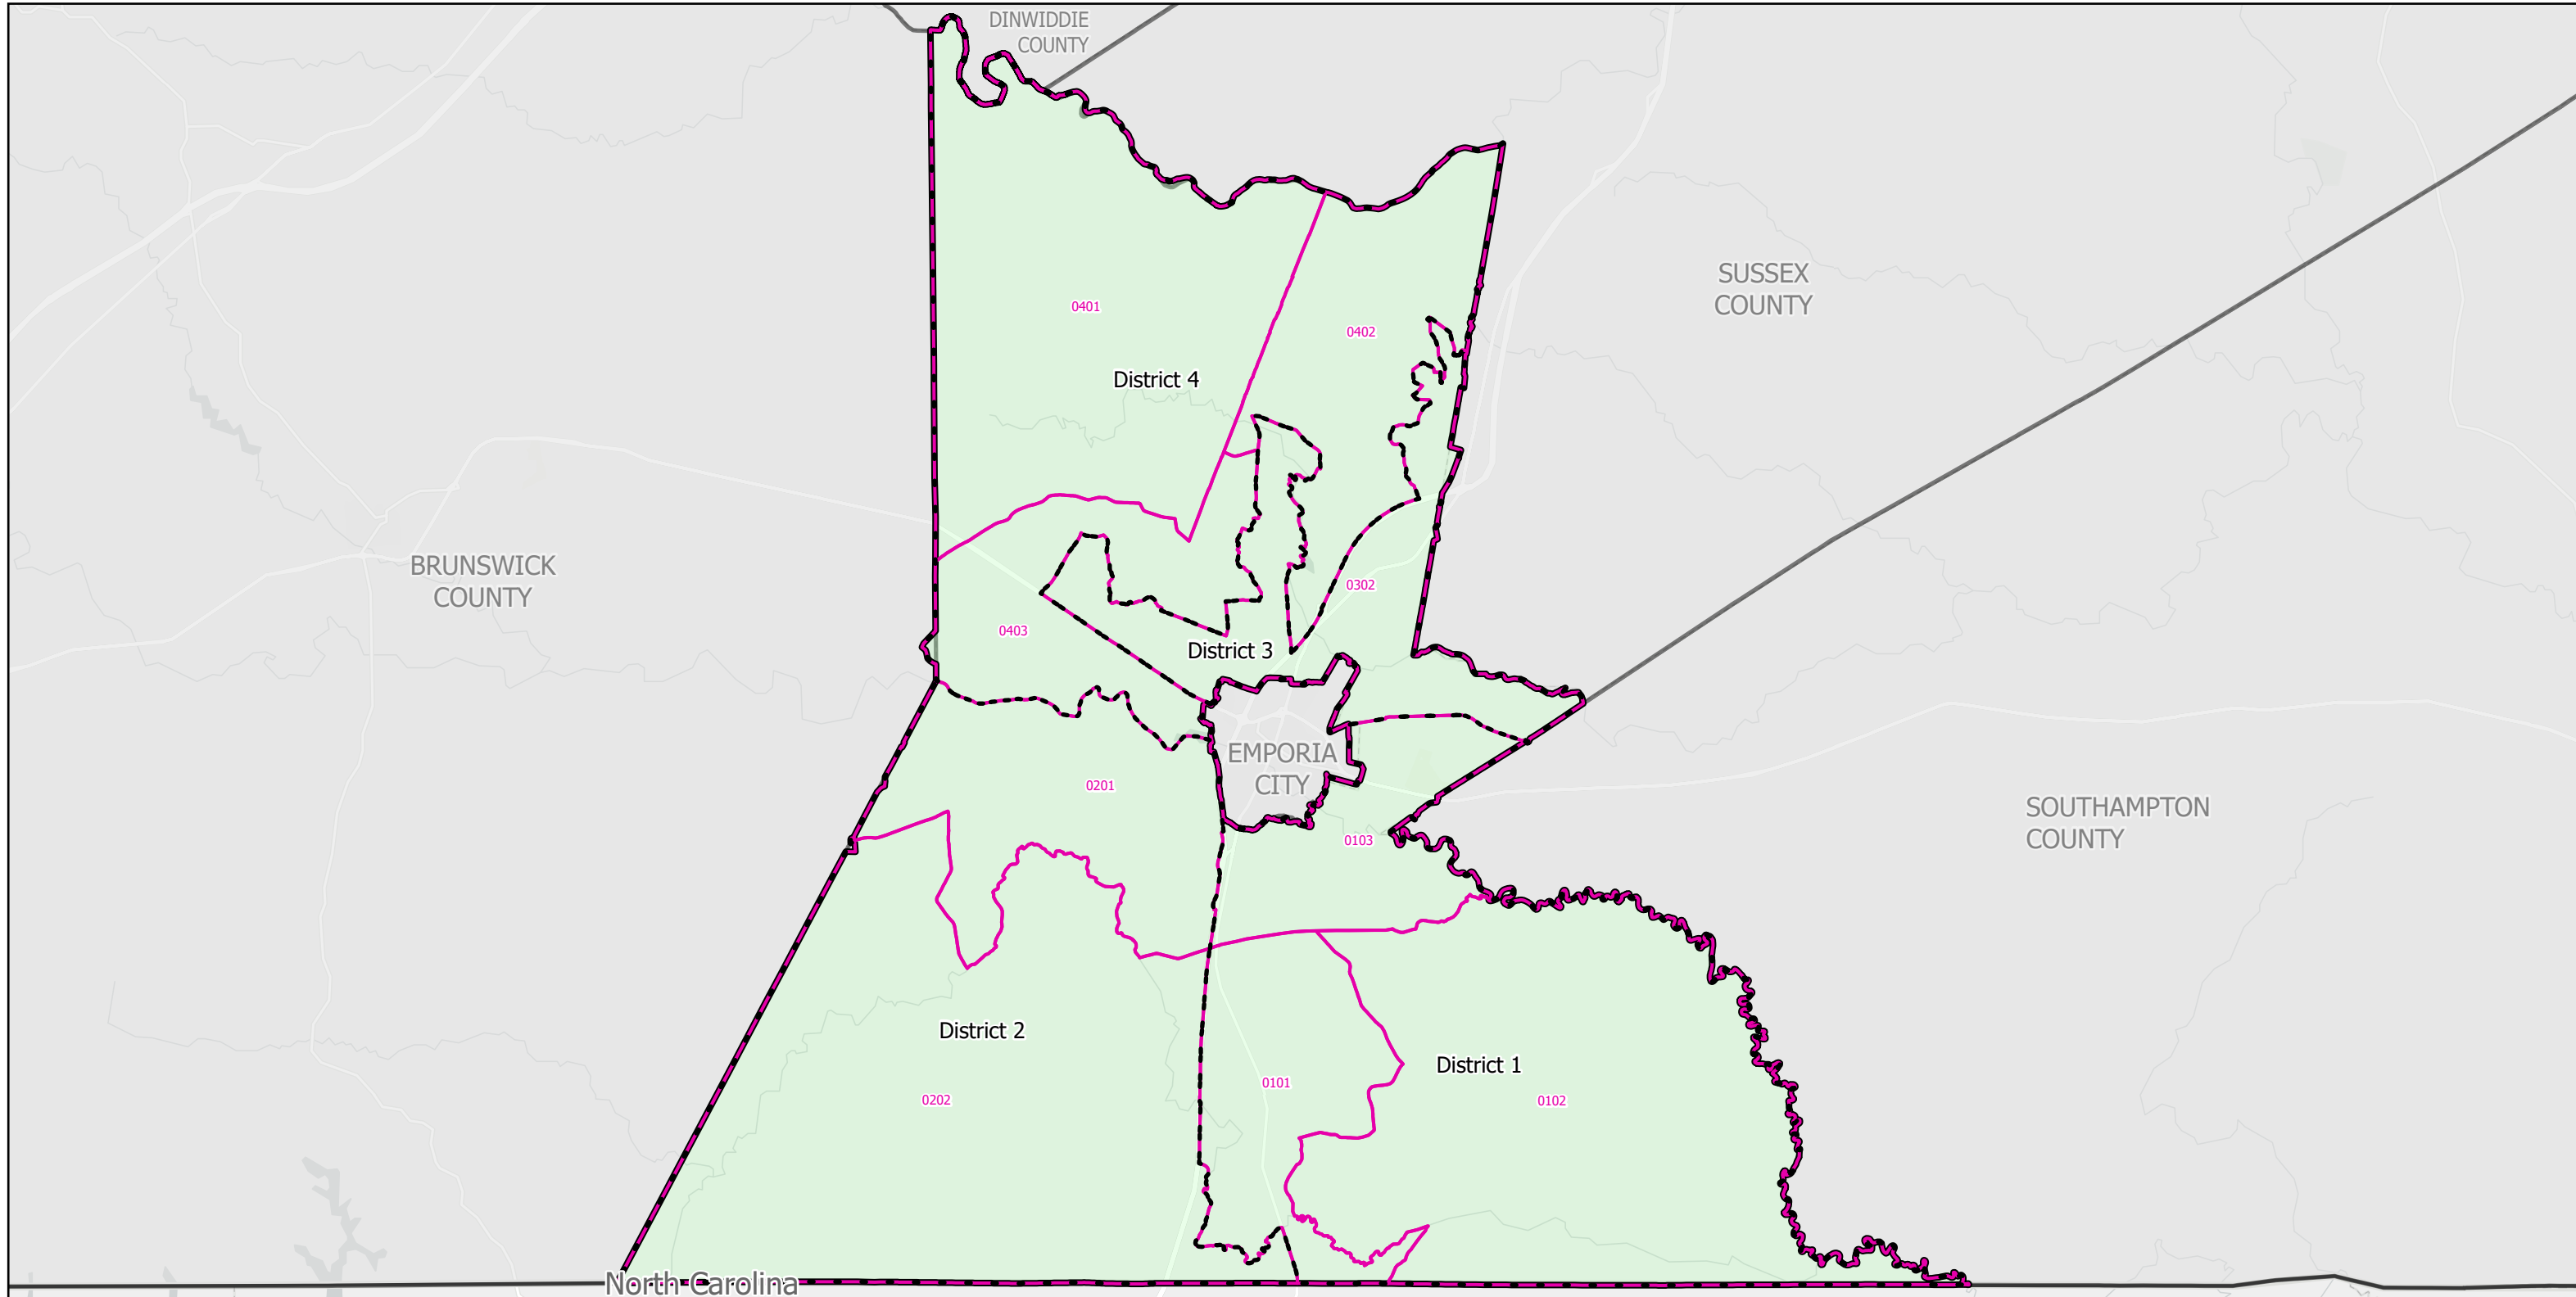

# Election Districts and Precincts

## Greensville County

Created by VA Elect GIS Dept 3/30/2026  
Base layer Sources: Esri, TomTom, Garmin, FAO, NOAA, USGS, © OpenStreetMap contributors, and the GIS User Community