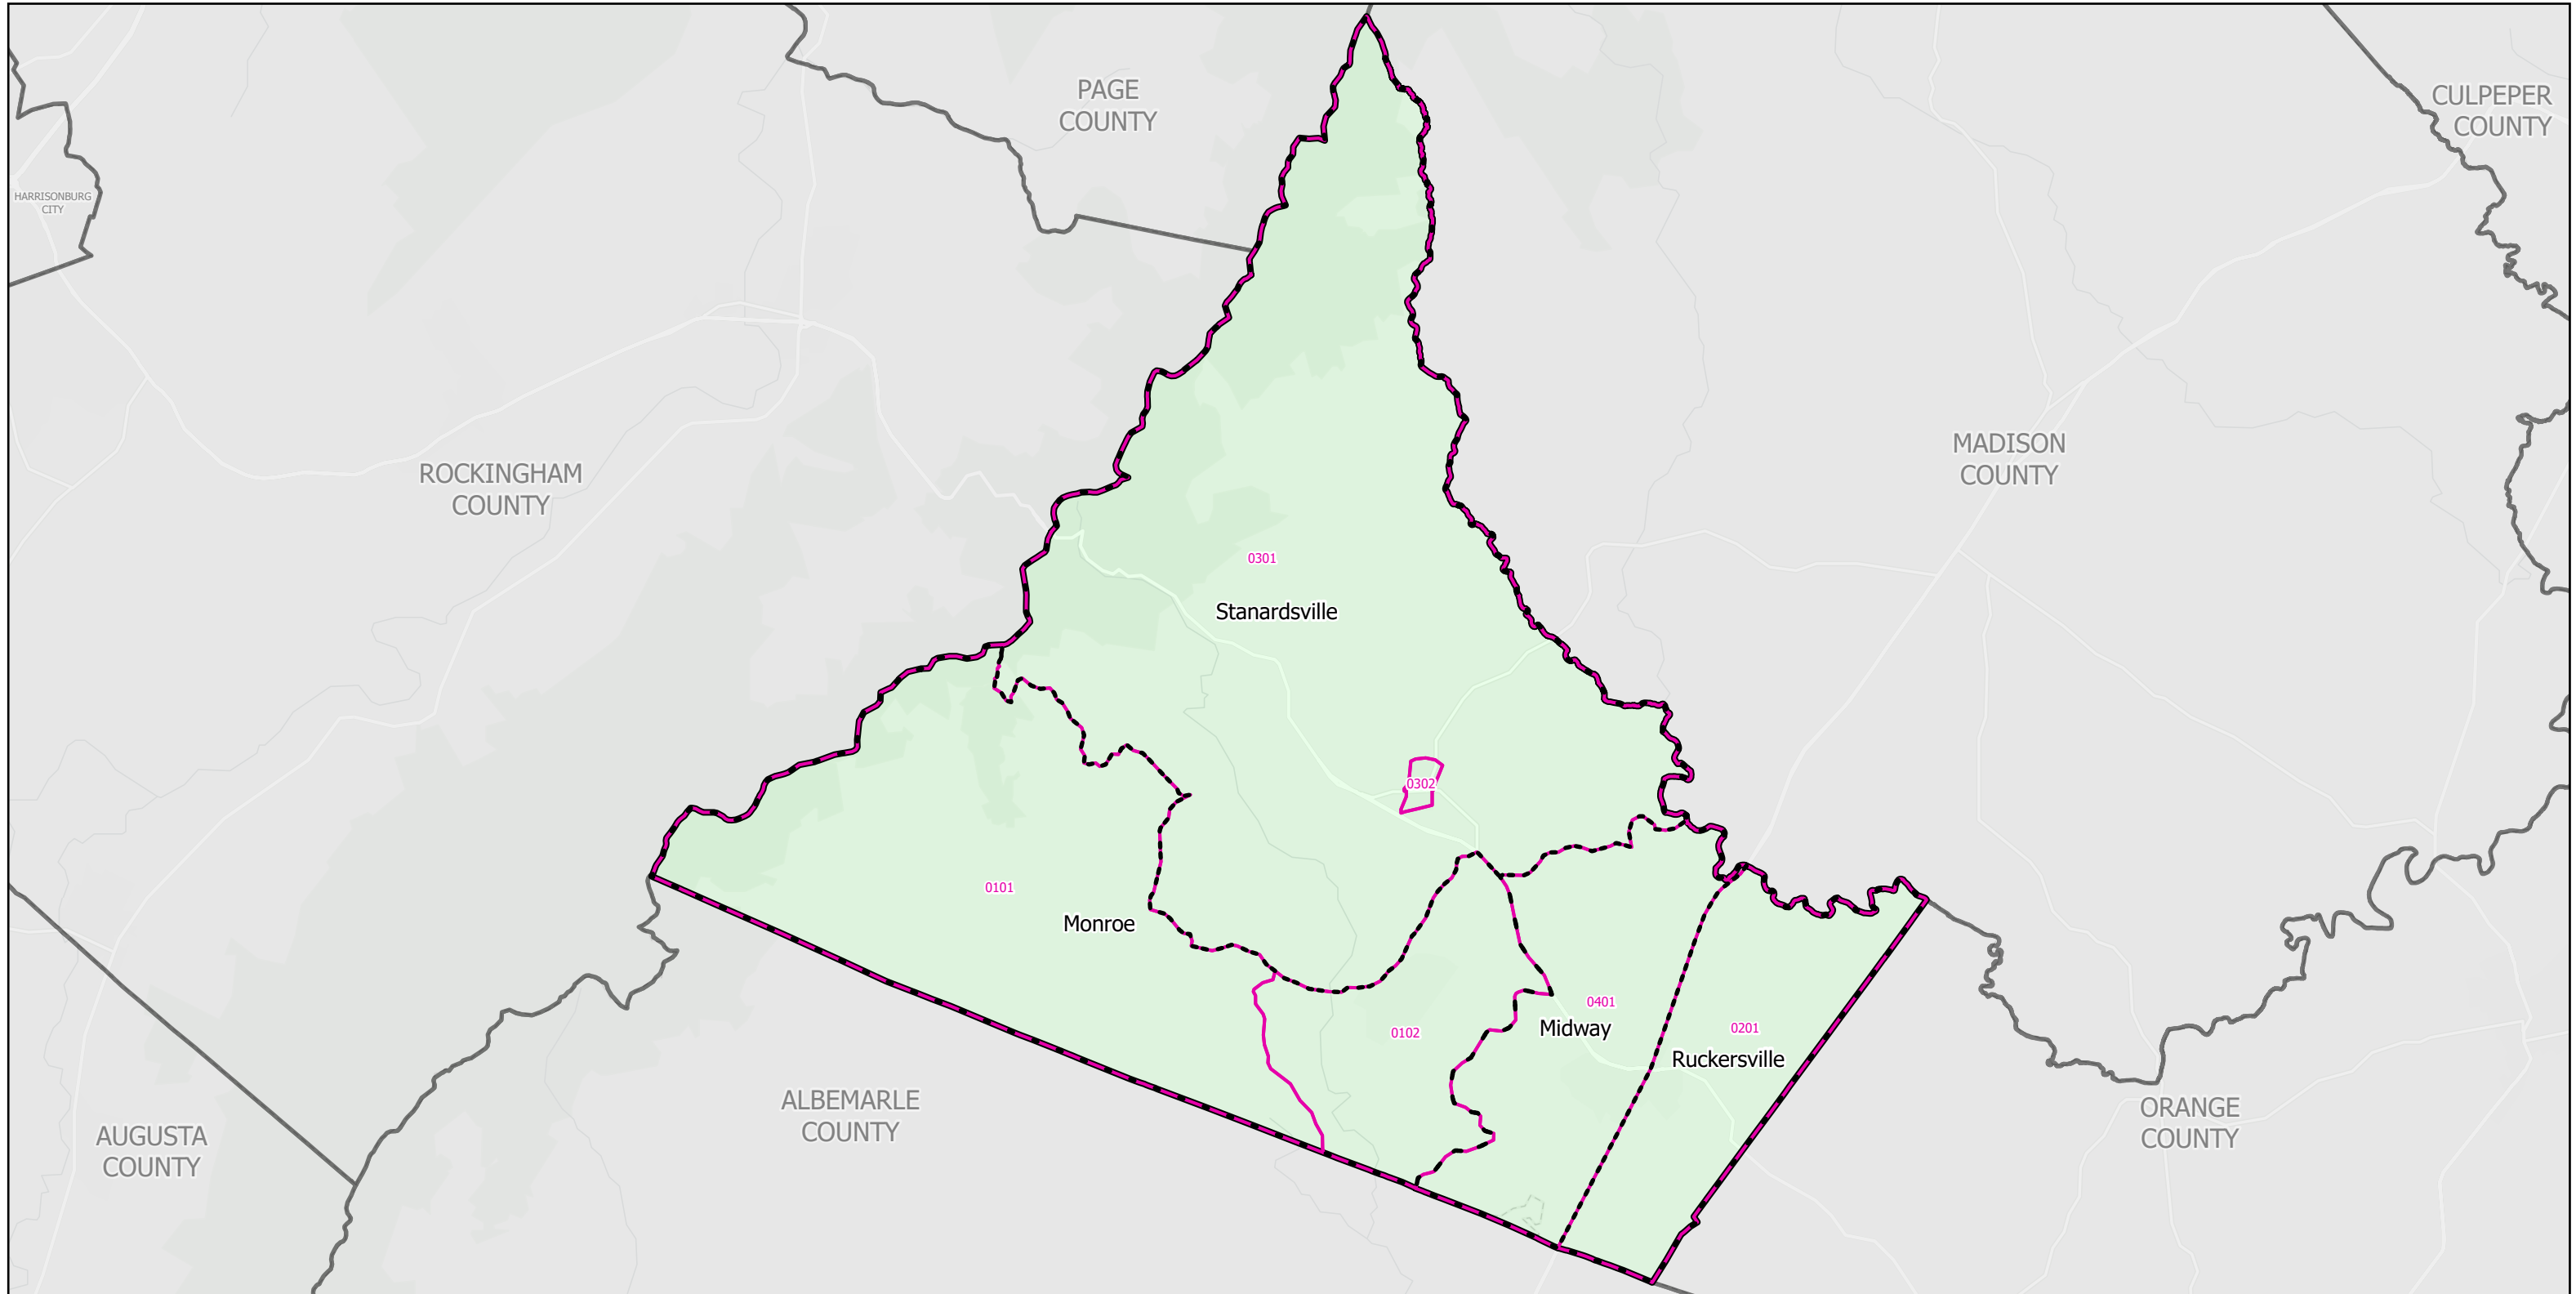

Election Districts and Precincts

Greene County

 Locality
 Election District
 Precinct

N

0 1.25 2.5 5 Miles

Created by VA Elect GIS Dept 3/30/2026
Base layer Sources: Esri, TomTom, Garmin, FAO, NOAA, USGS, © OpenStreetMap contributors, and the GIS User Community