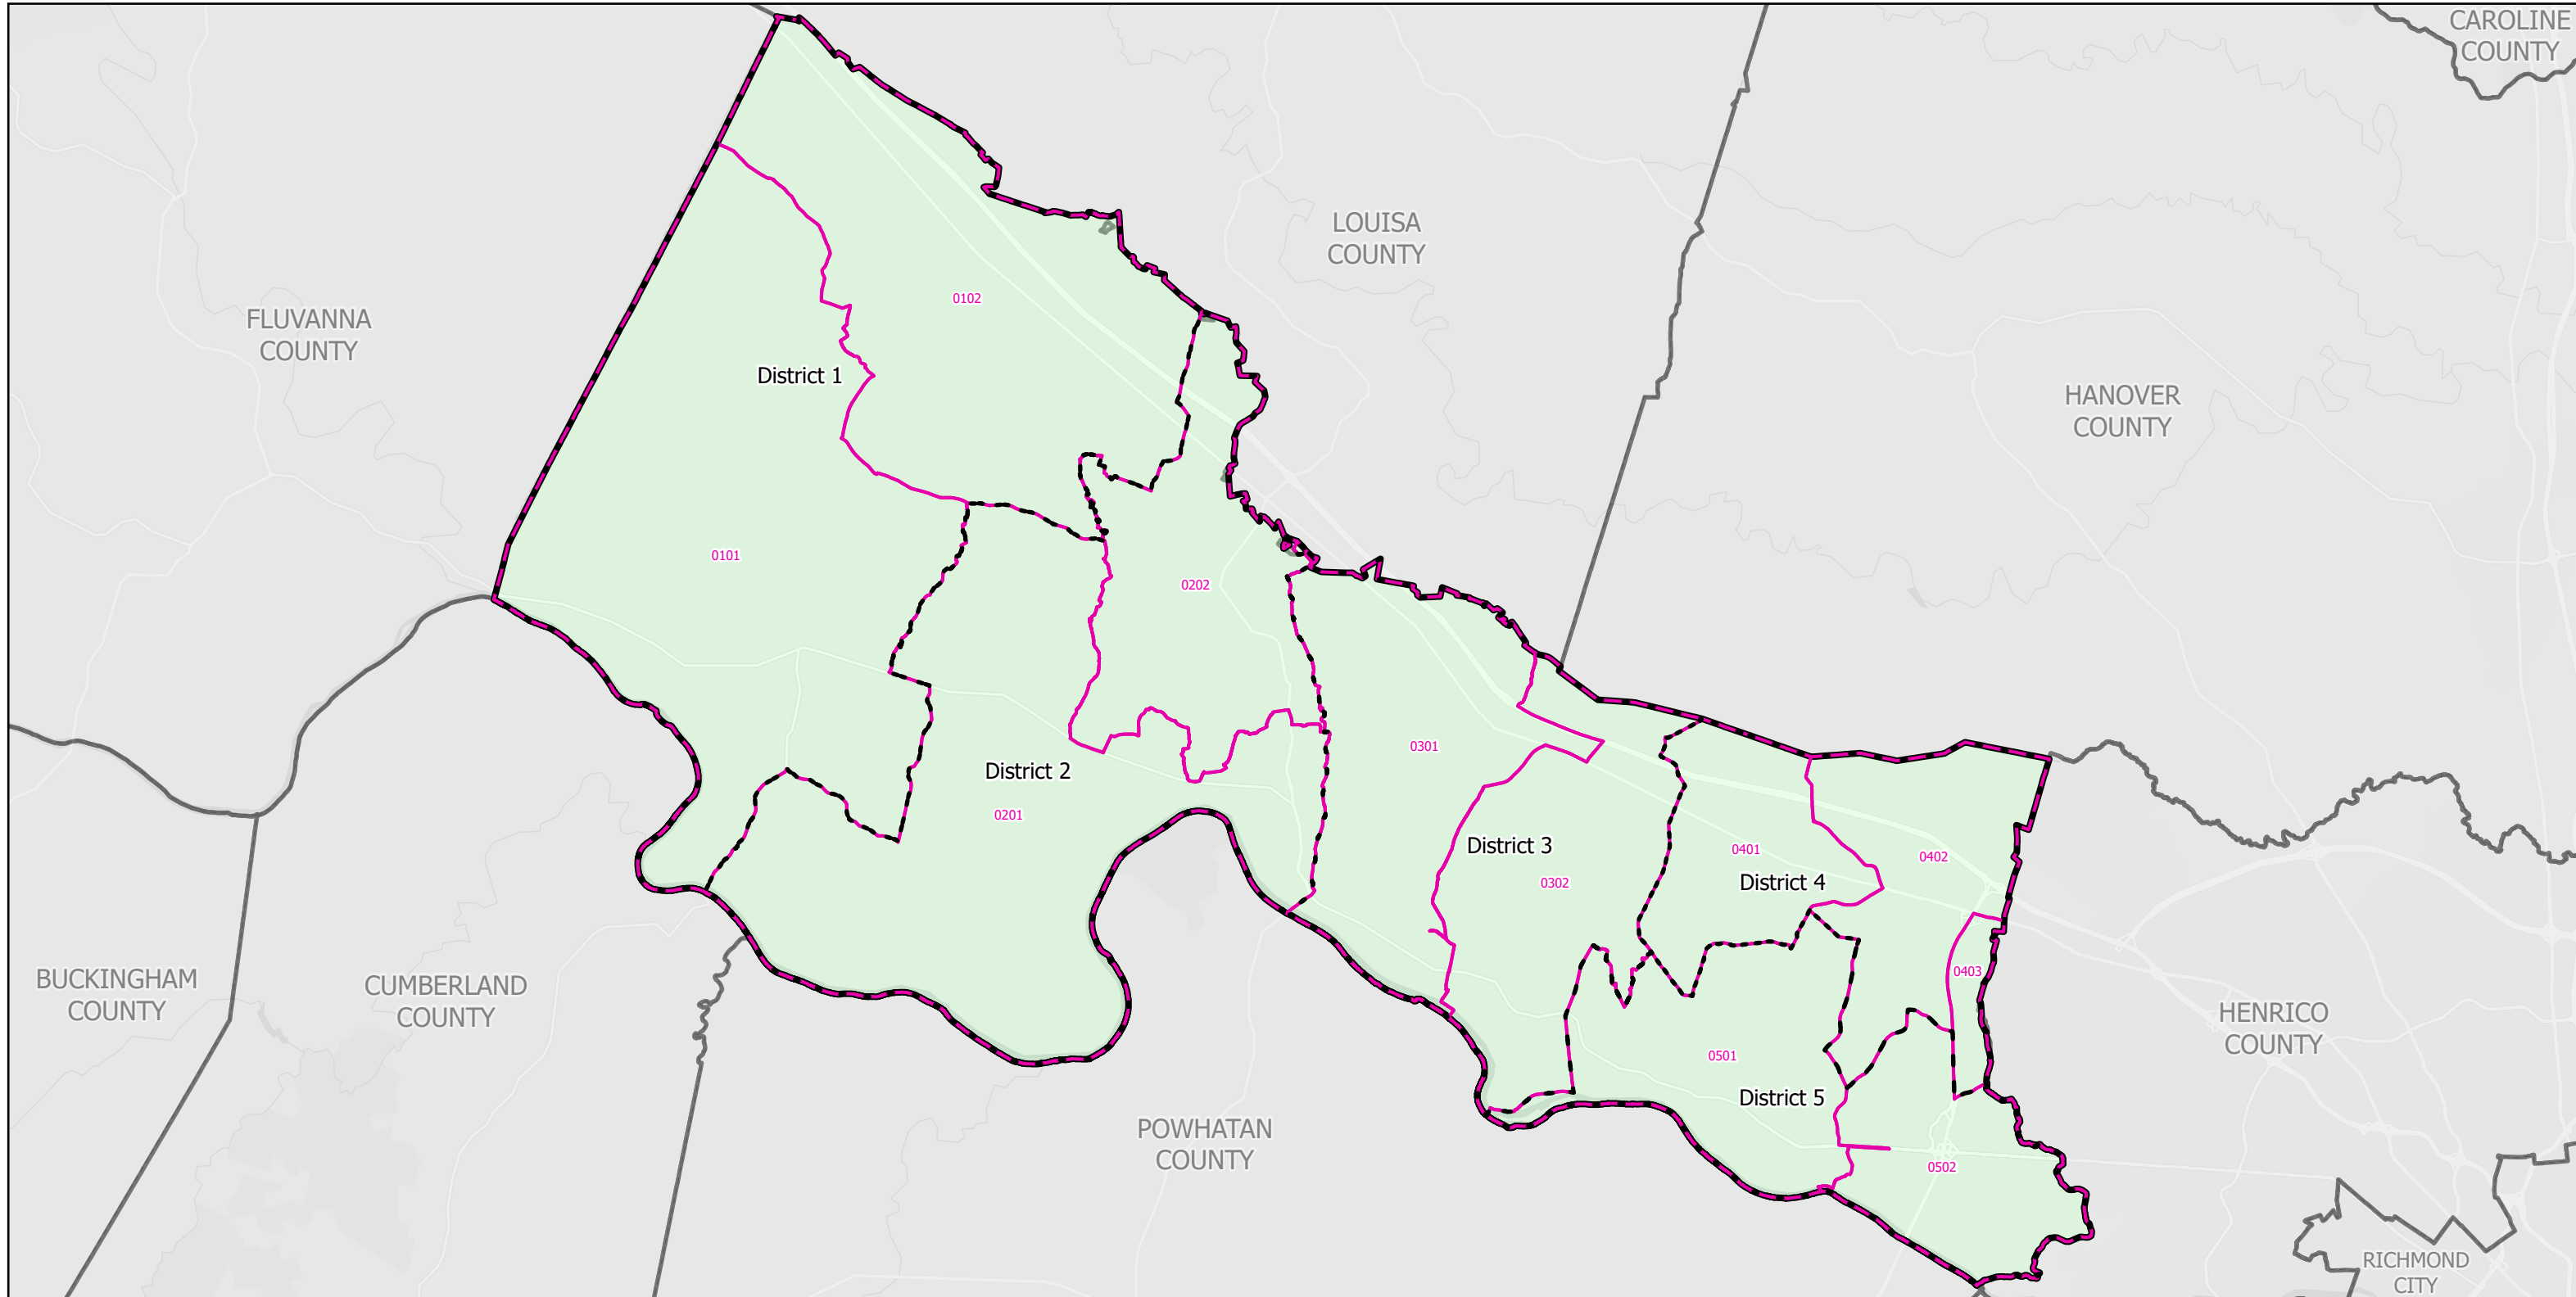

Election Districts and Precincts

Goochland County

 Locality
 Election District
 Precinct

Created by VA Elect GIS Dept 3/30/2026
Base layer Sources: Esri, TomTom, Garmin, FAO, NOAA, USGS, © OpenStreetMap contributors, and the GIS User Community