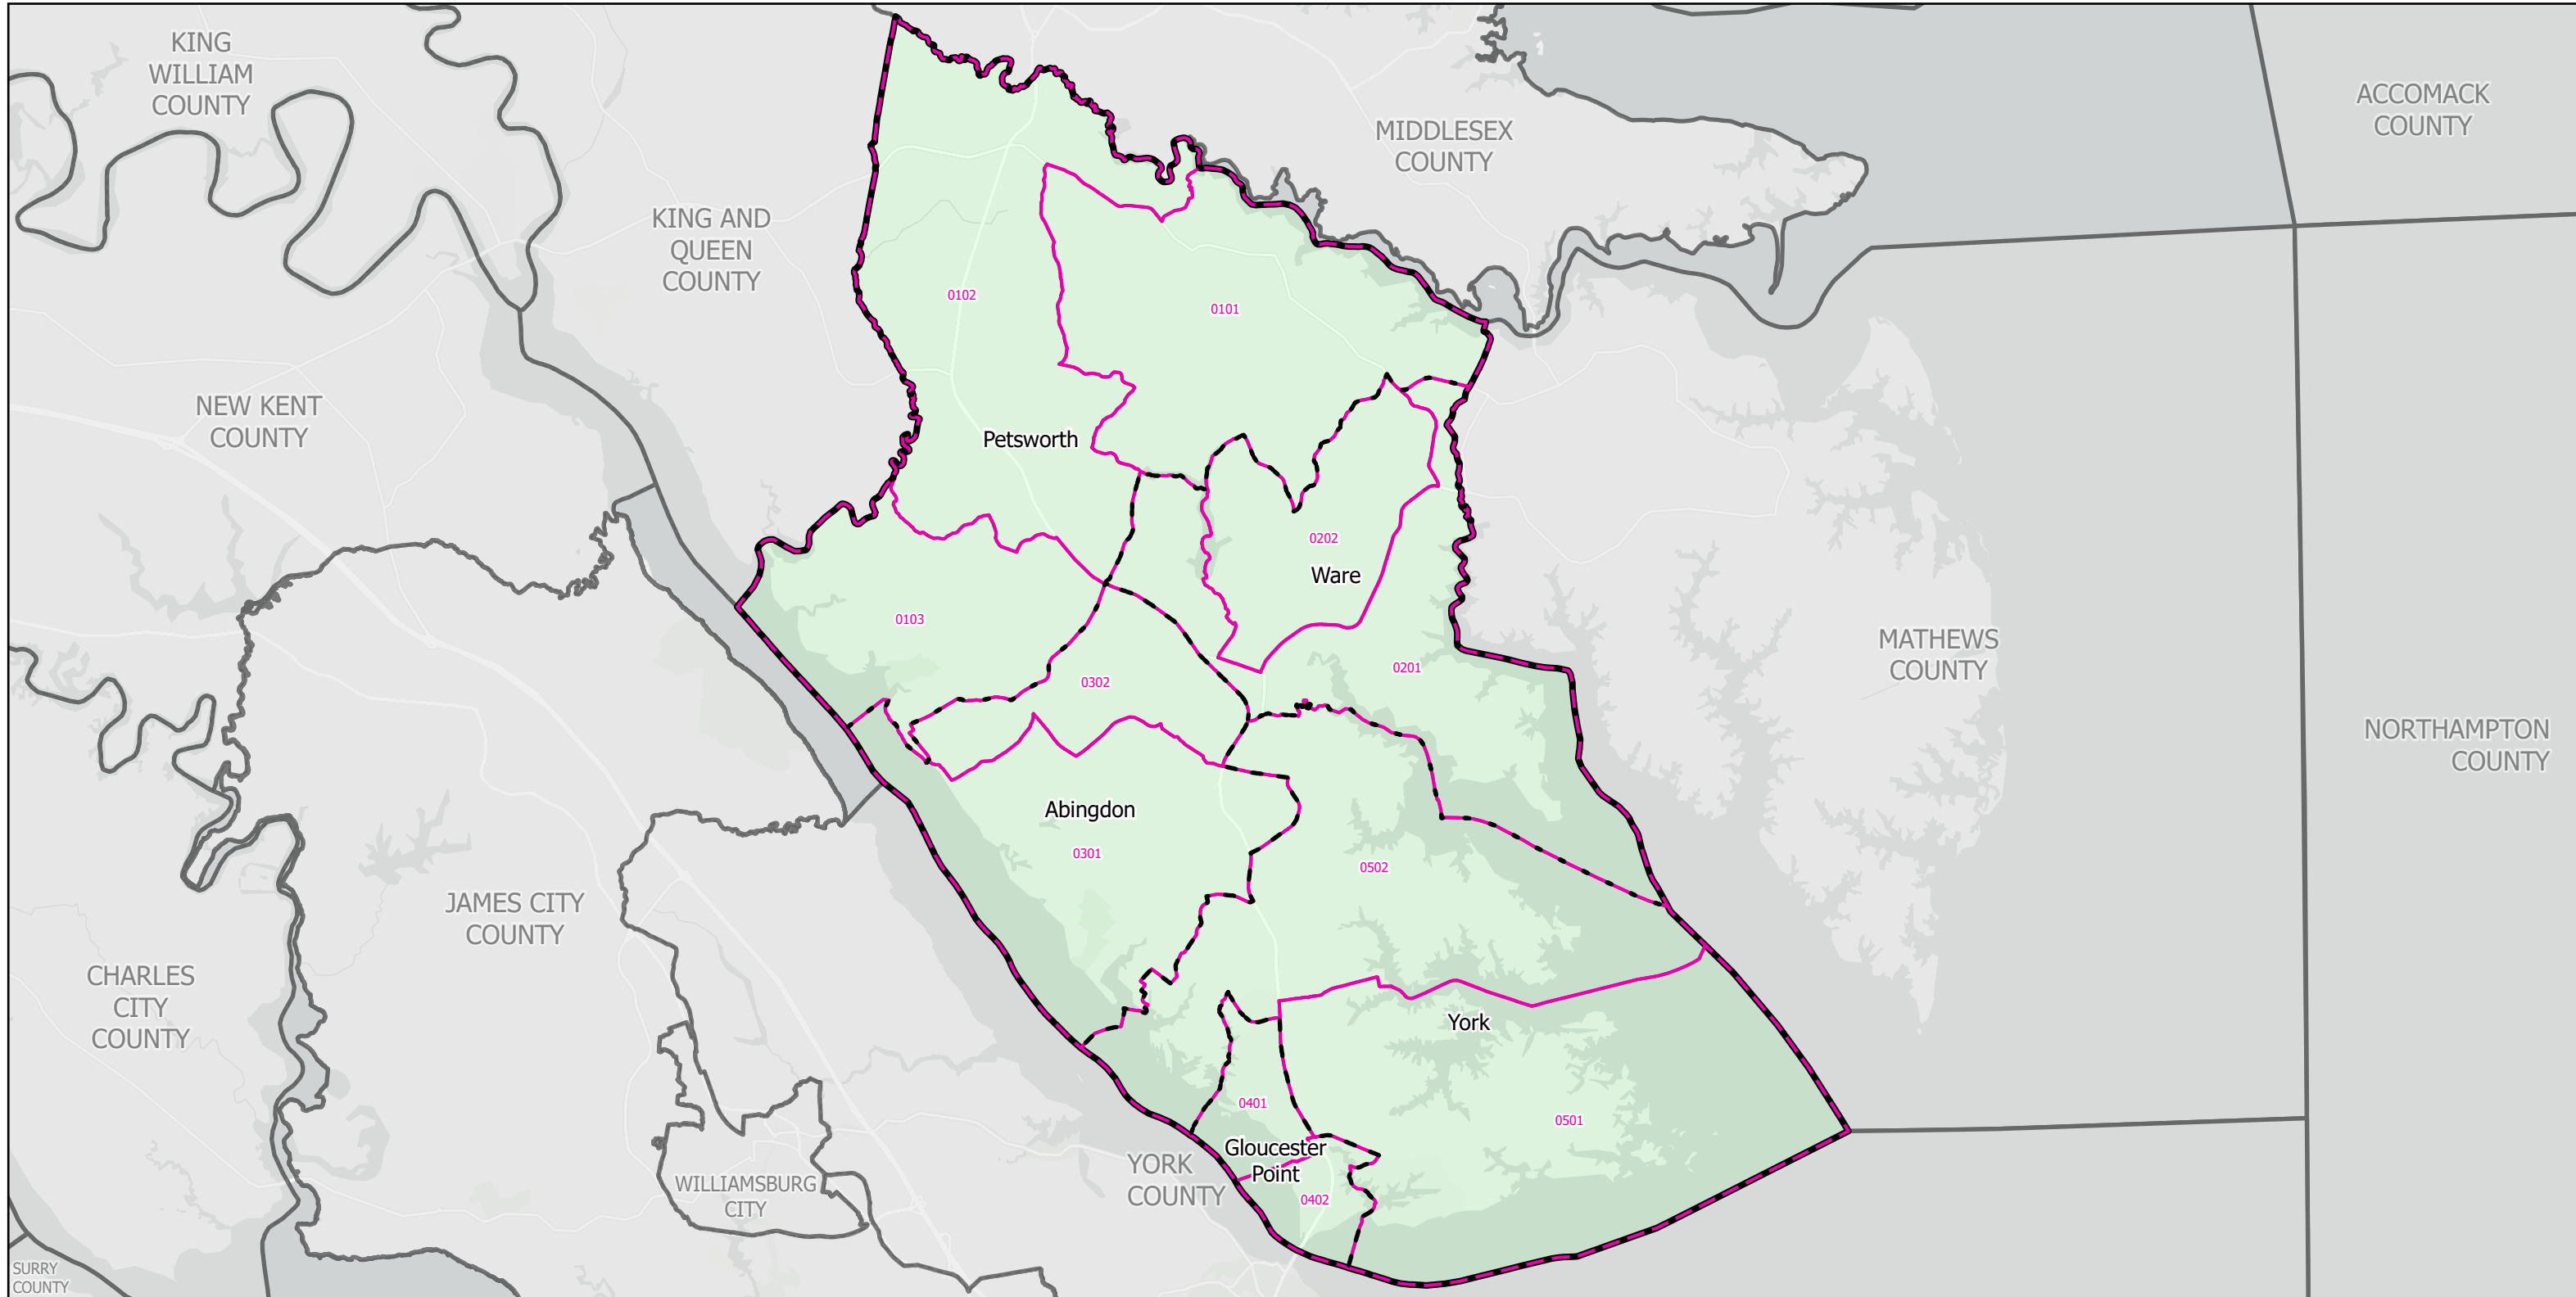

Election Districts and Precincts

Gloucester County

Created by VA Elect GIS Dept 3/30/2026
Base layer Sources: Esri, TomTom, Garmin, FAO, NOAA, USGS, © OpenStreetMap contributors, and the GIS User Community