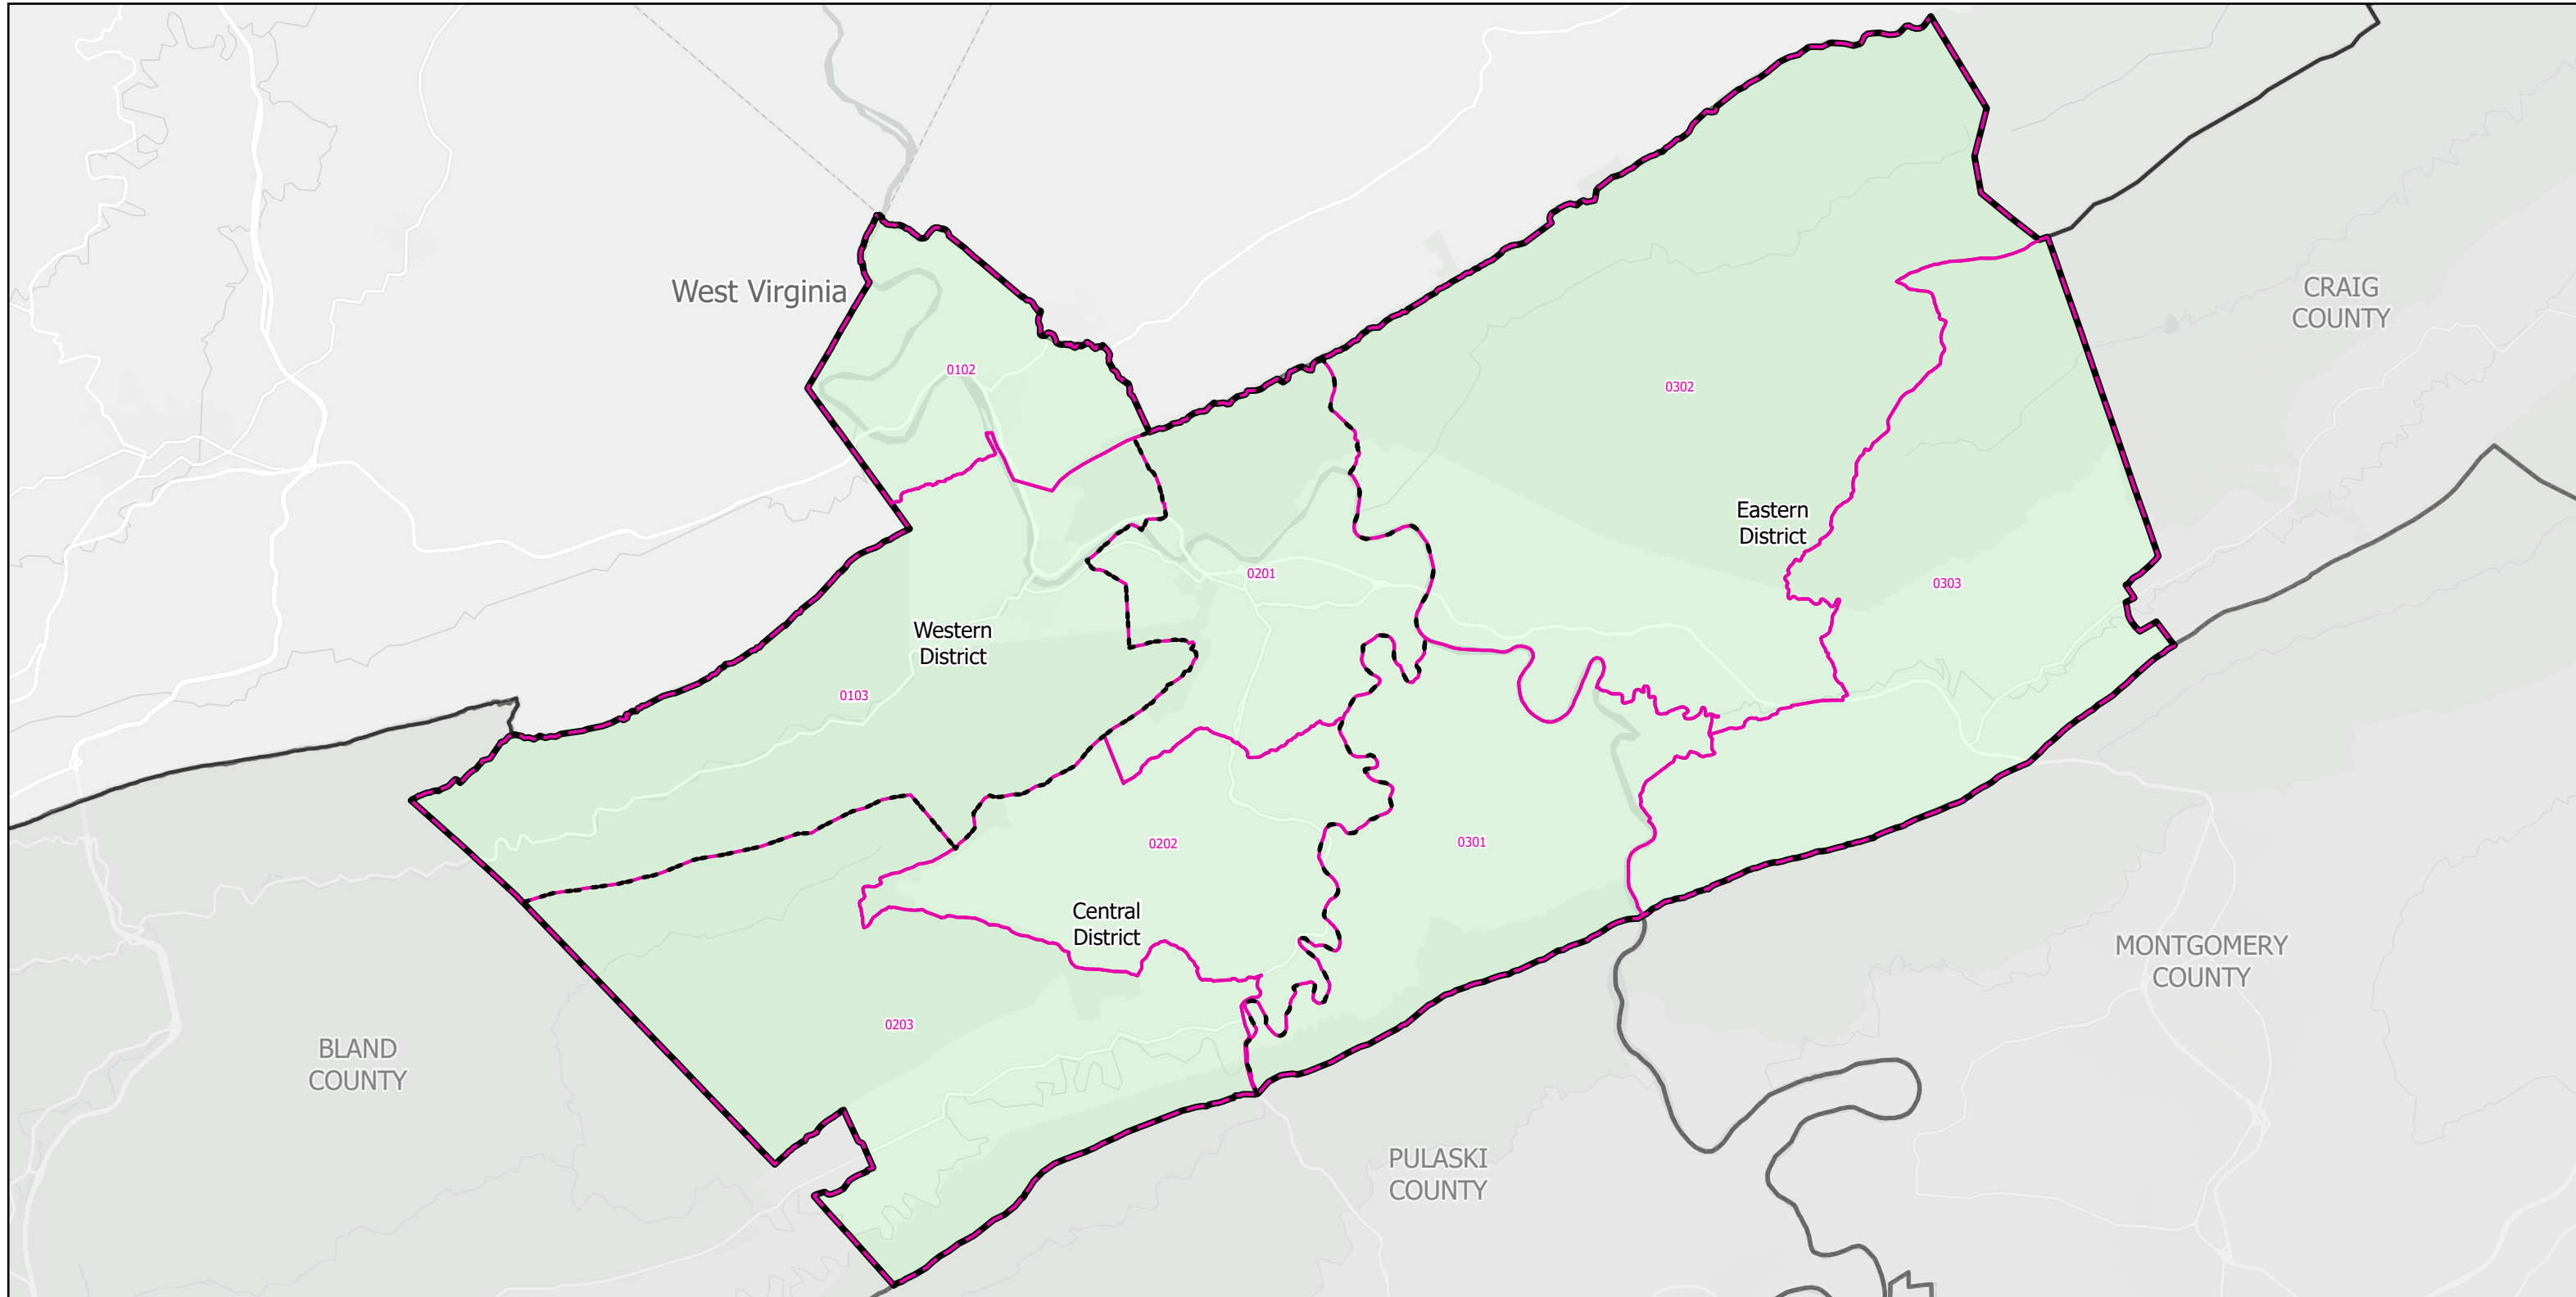

Election Districts and Precincts

Giles County

Legend:

- Locality
- Election District
- Precinct

N

0 1.5 3 6 Miles

Created by VA Elect GIS Dept 3/30/2026
Base layer Sources: Esri, TomTom, Garmin, FAO, NOAA, USGS, © OpenStreetMap contributors, and the GIS User Community