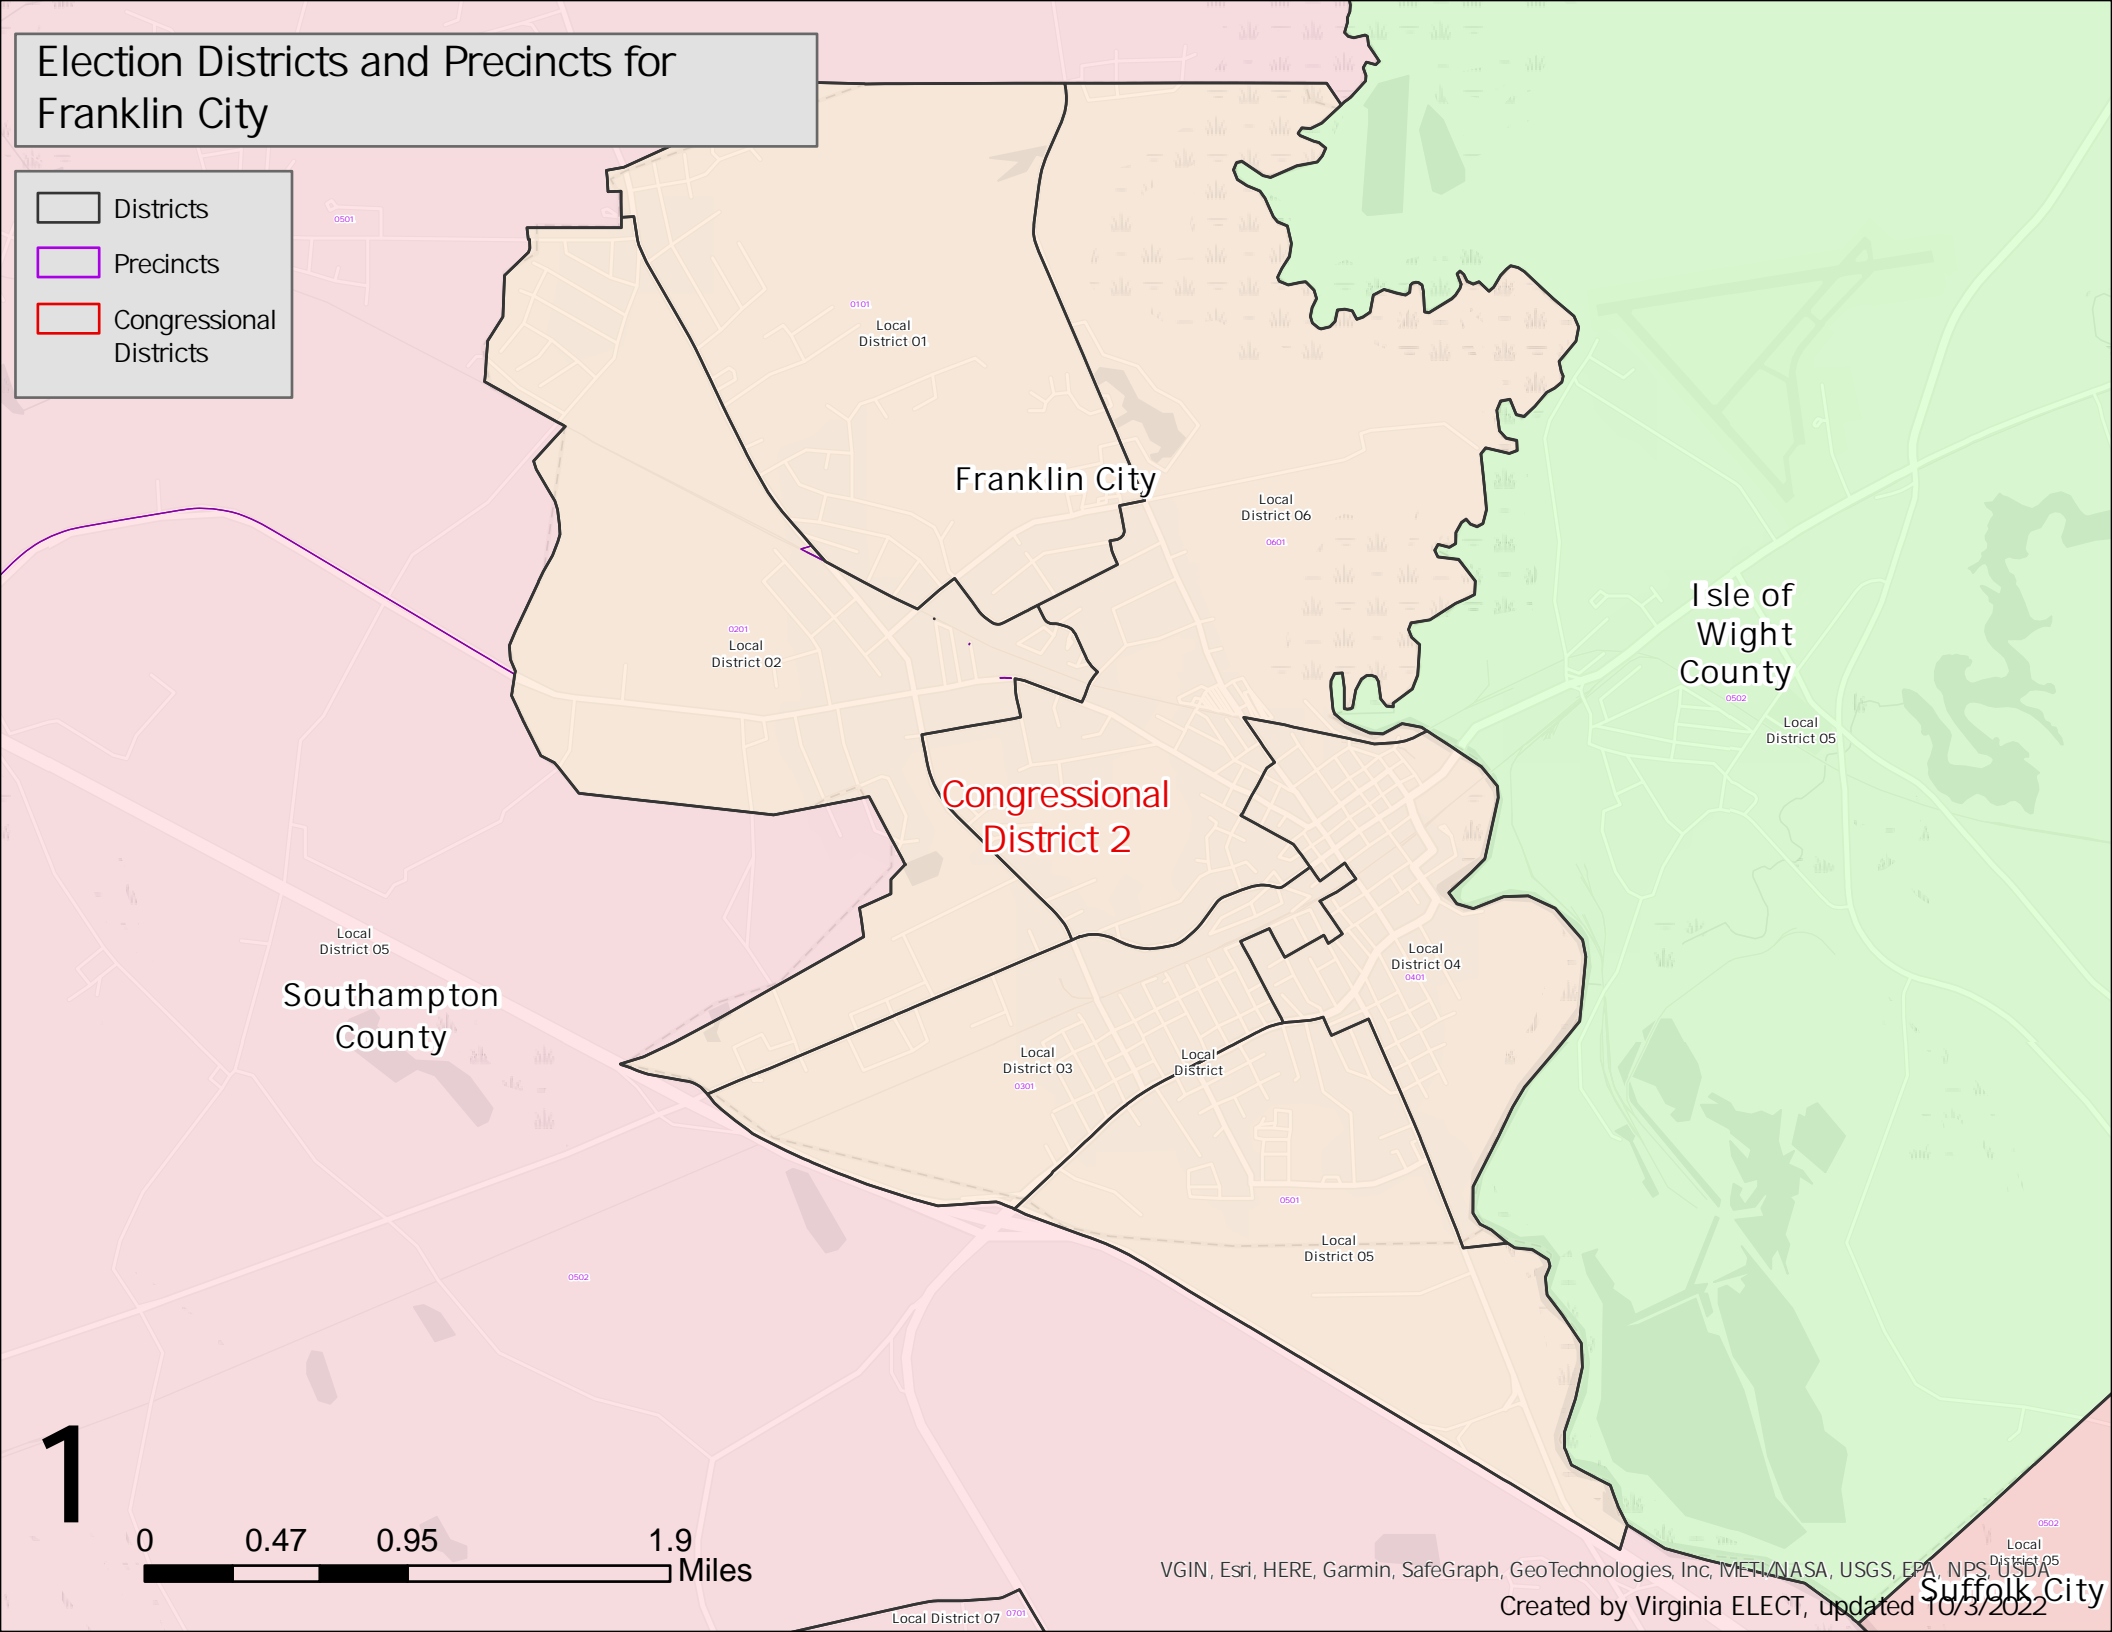

# Election Districts and Precincts for Franklin City

- Districts
- Precincts
- Congressional Districts

1

0 0.47 0.95 1.9 Miles