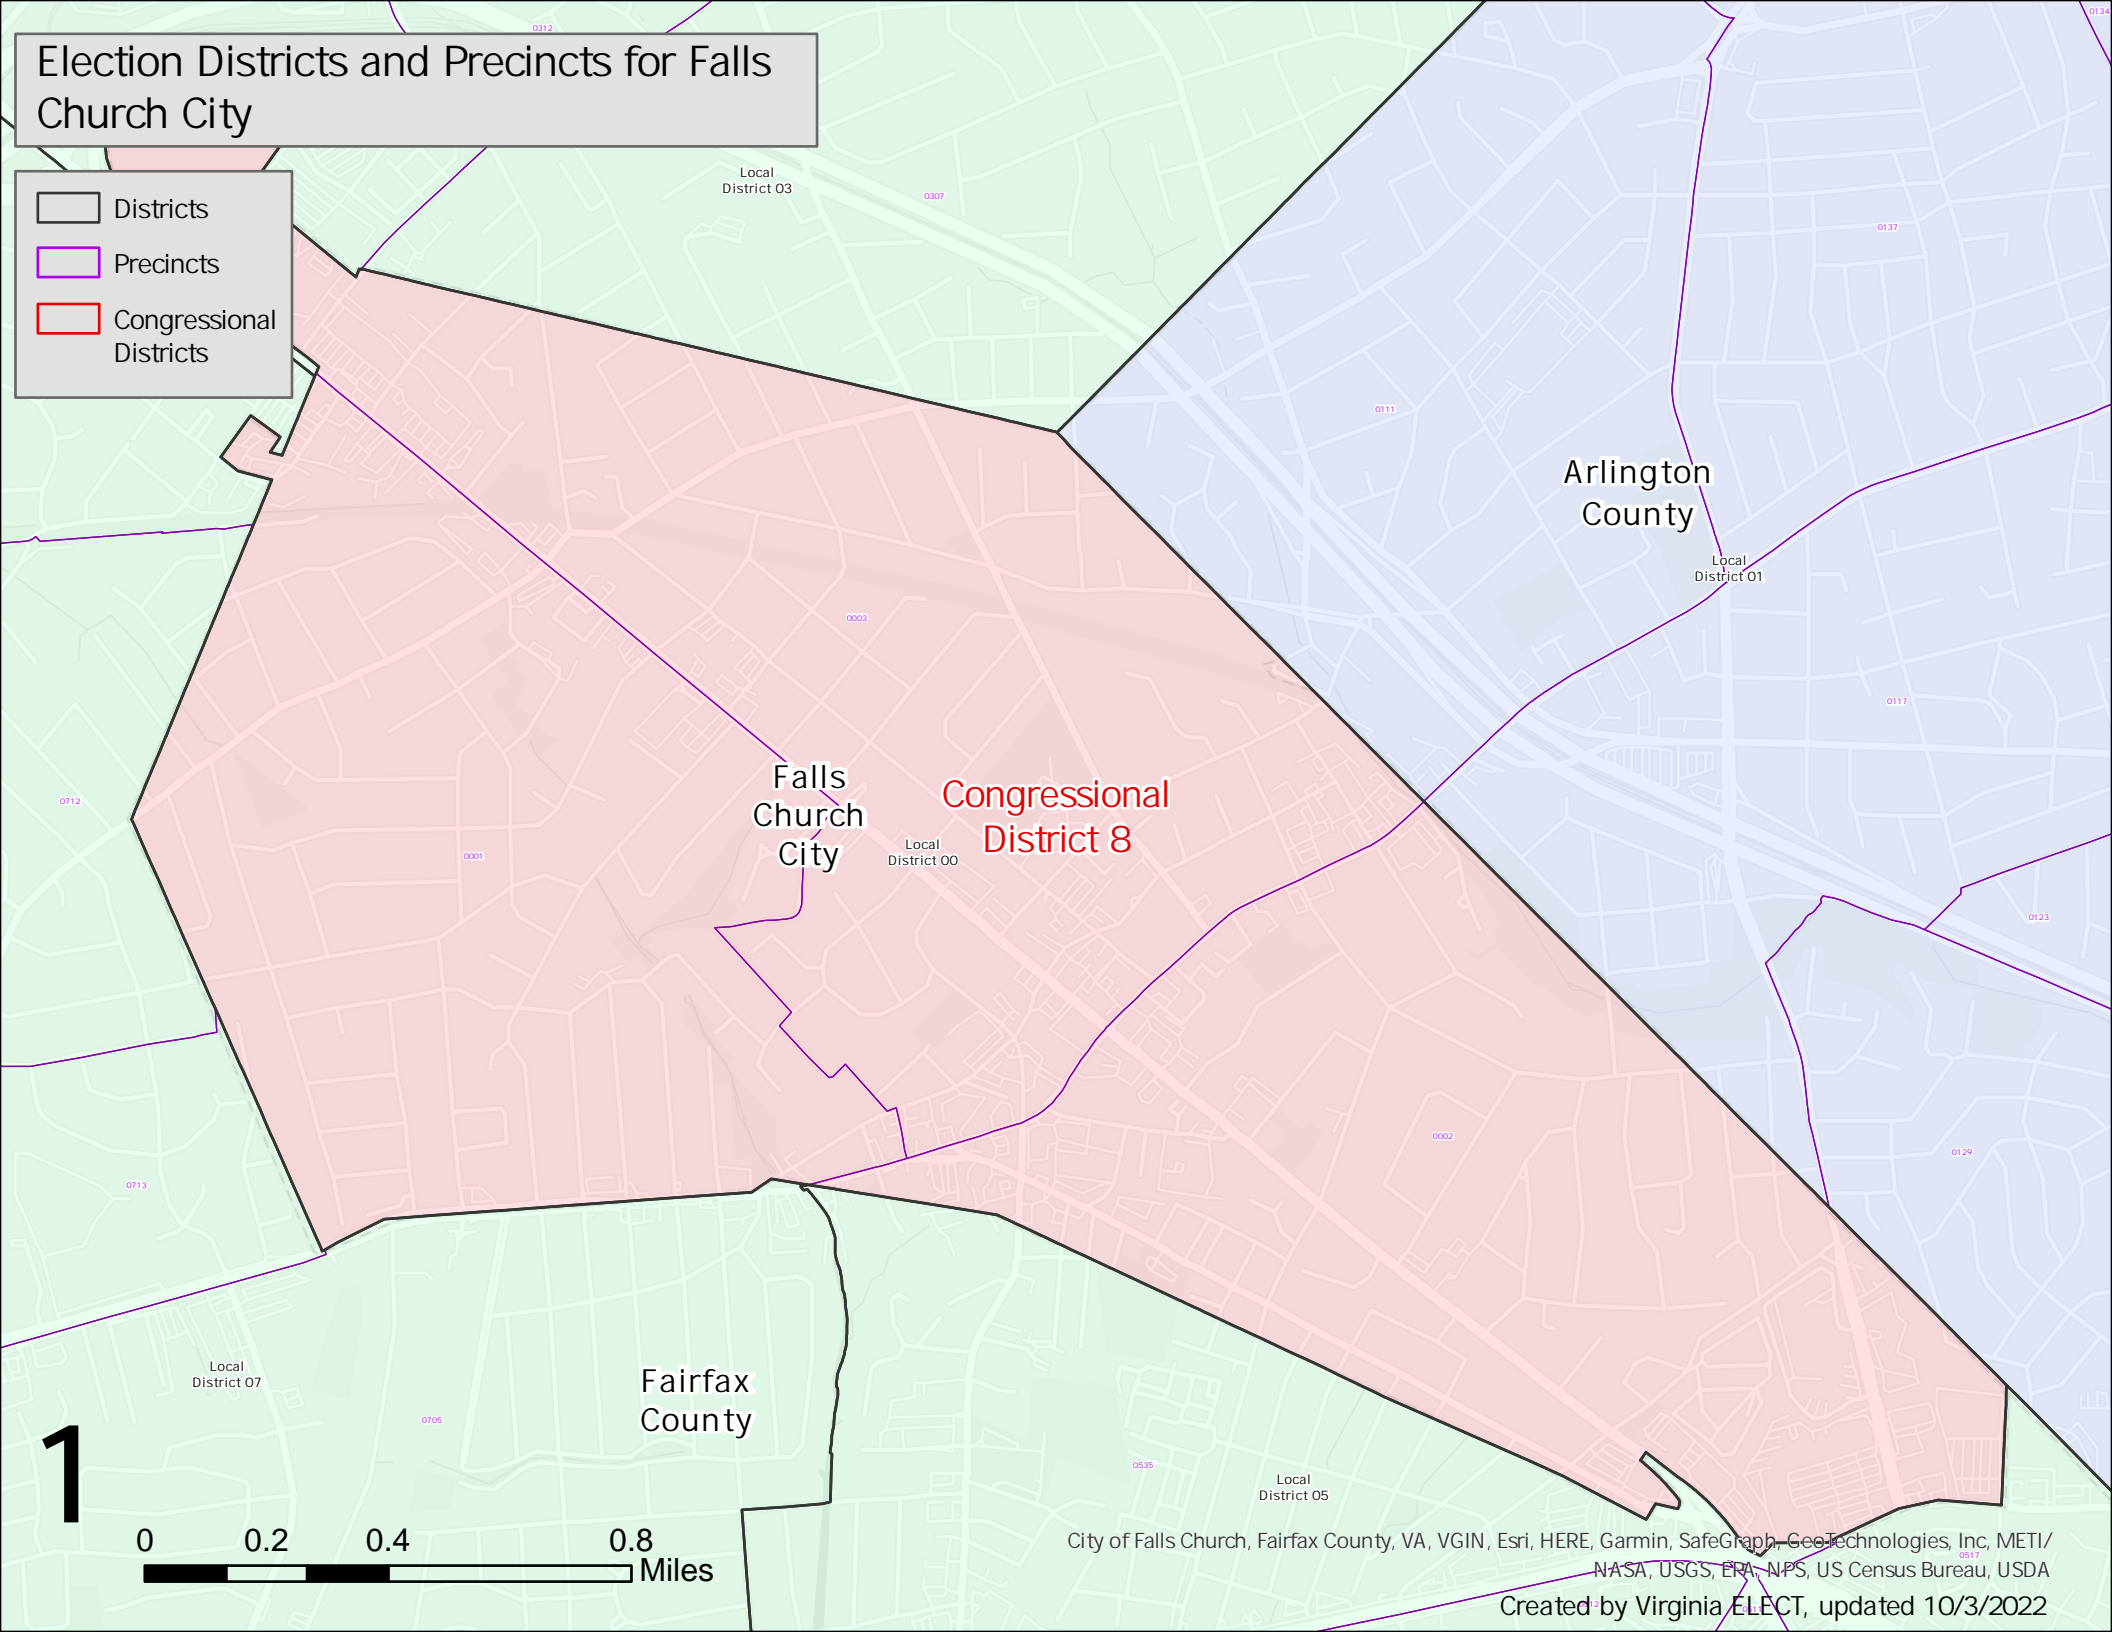

Election Districts and Precincts for Falls Church City

- Districts
- Precincts
- Congressional Districts

Arlington
County

Falls
Church
City

Congressional
District 8

Fairfax
County