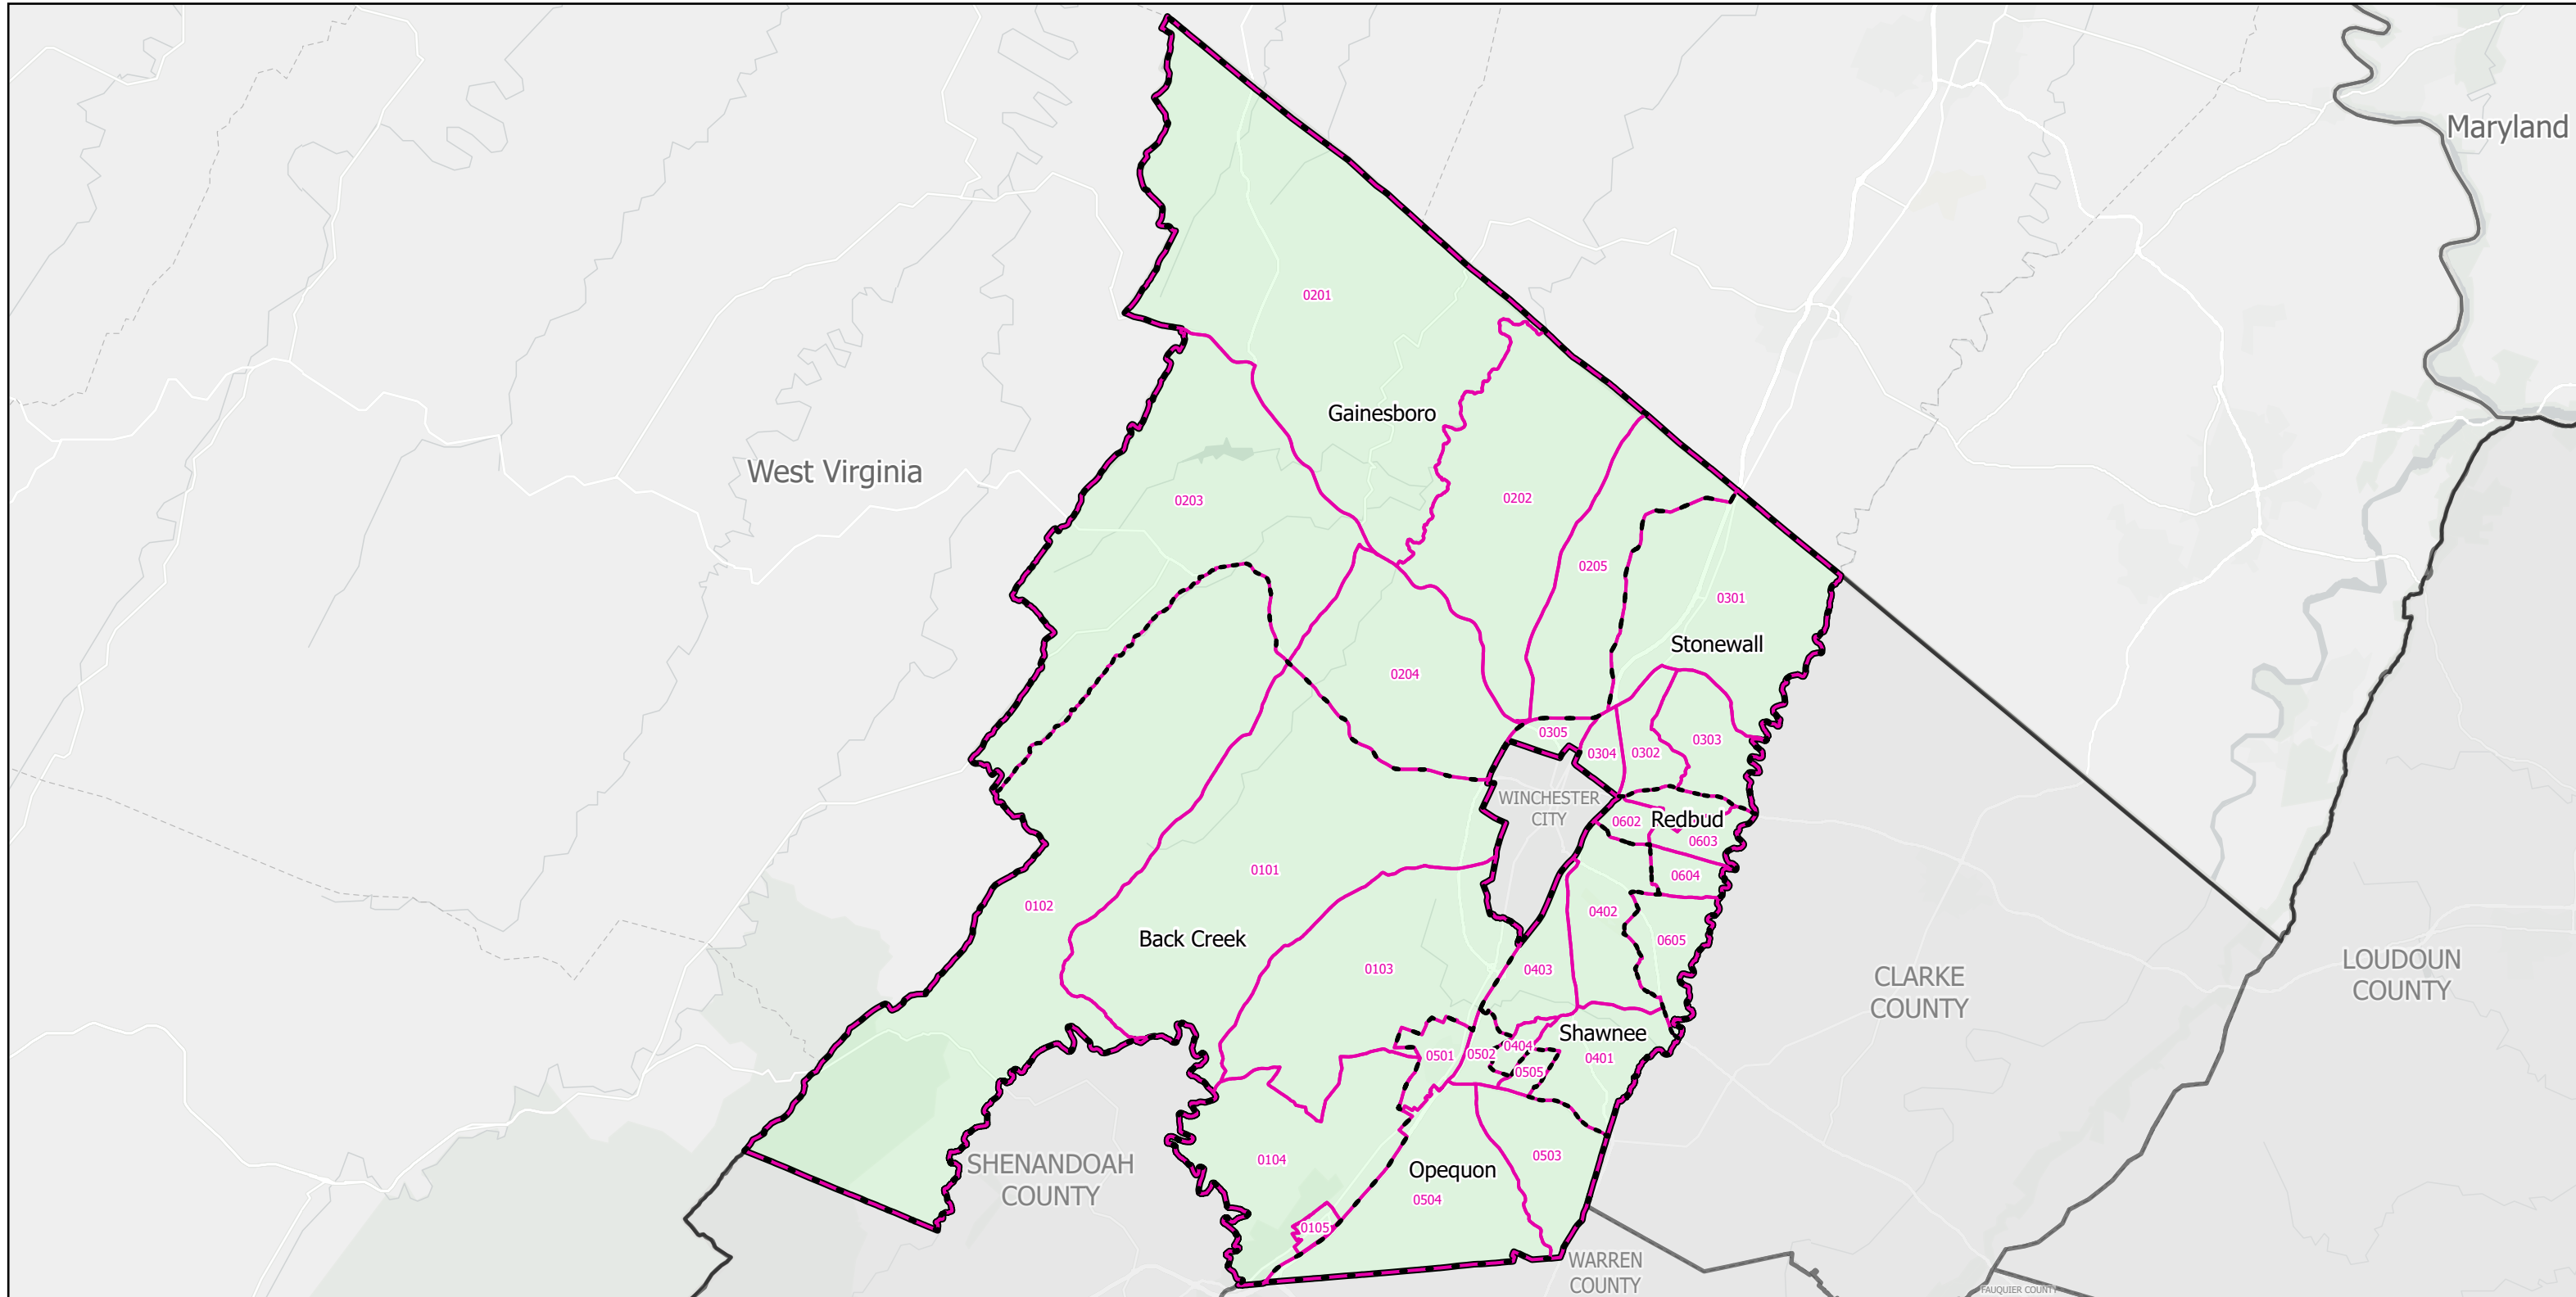

# Election Districts and Precincts

## Frederick County

**Legend**

- Locality
- Election District
- Precinct

0 2.25 4.5 9 Miles

Created by VA Elect GIS Dept 3/30/2026  
Base layer Sources: Esri, TomTom, Garmin, FAO, NOAA, USGS, © OpenStreetMap contributors, and the GIS User Community