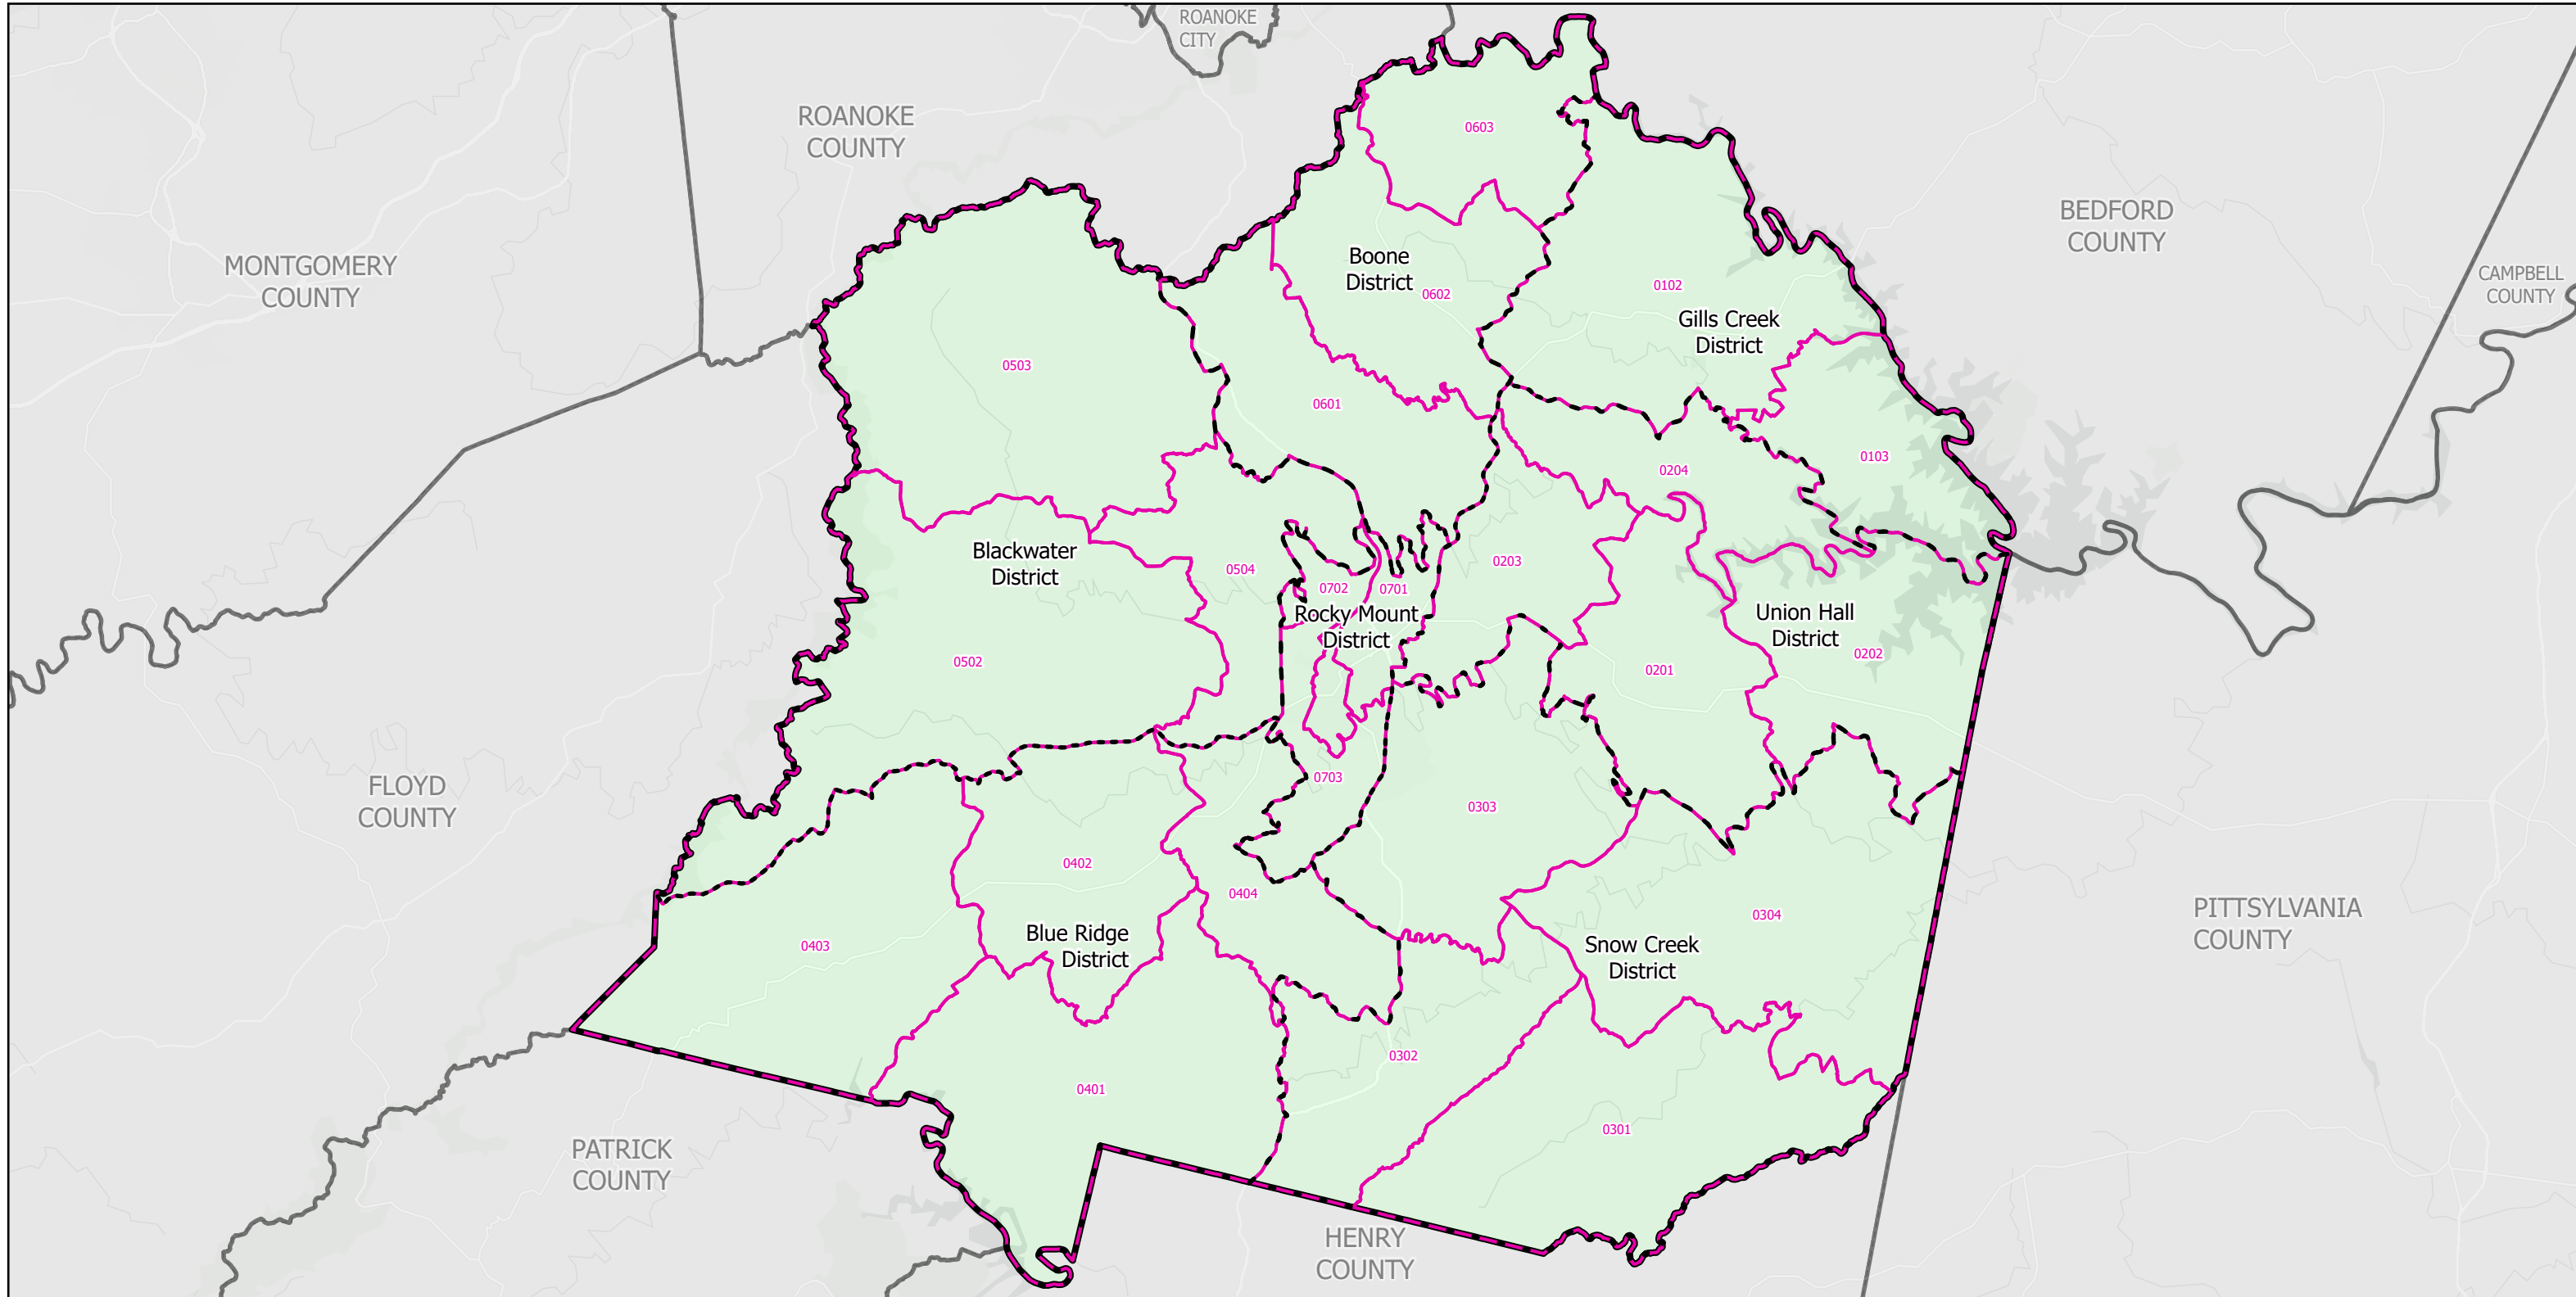

Election Districts and Precincts

Franklin County

Legend:

- Locality (thick black line)
- Election District (dashed black line)
- Precinct (pink line)

Scale: 0 2 4 8 Miles

Created by VA Elect GIS Dept 3/30/2026
Base layer Sources: Esri, TomTom, Garmin, FAO, NOAA, USGS, © OpenStreetMap contributors, and the GIS User Community