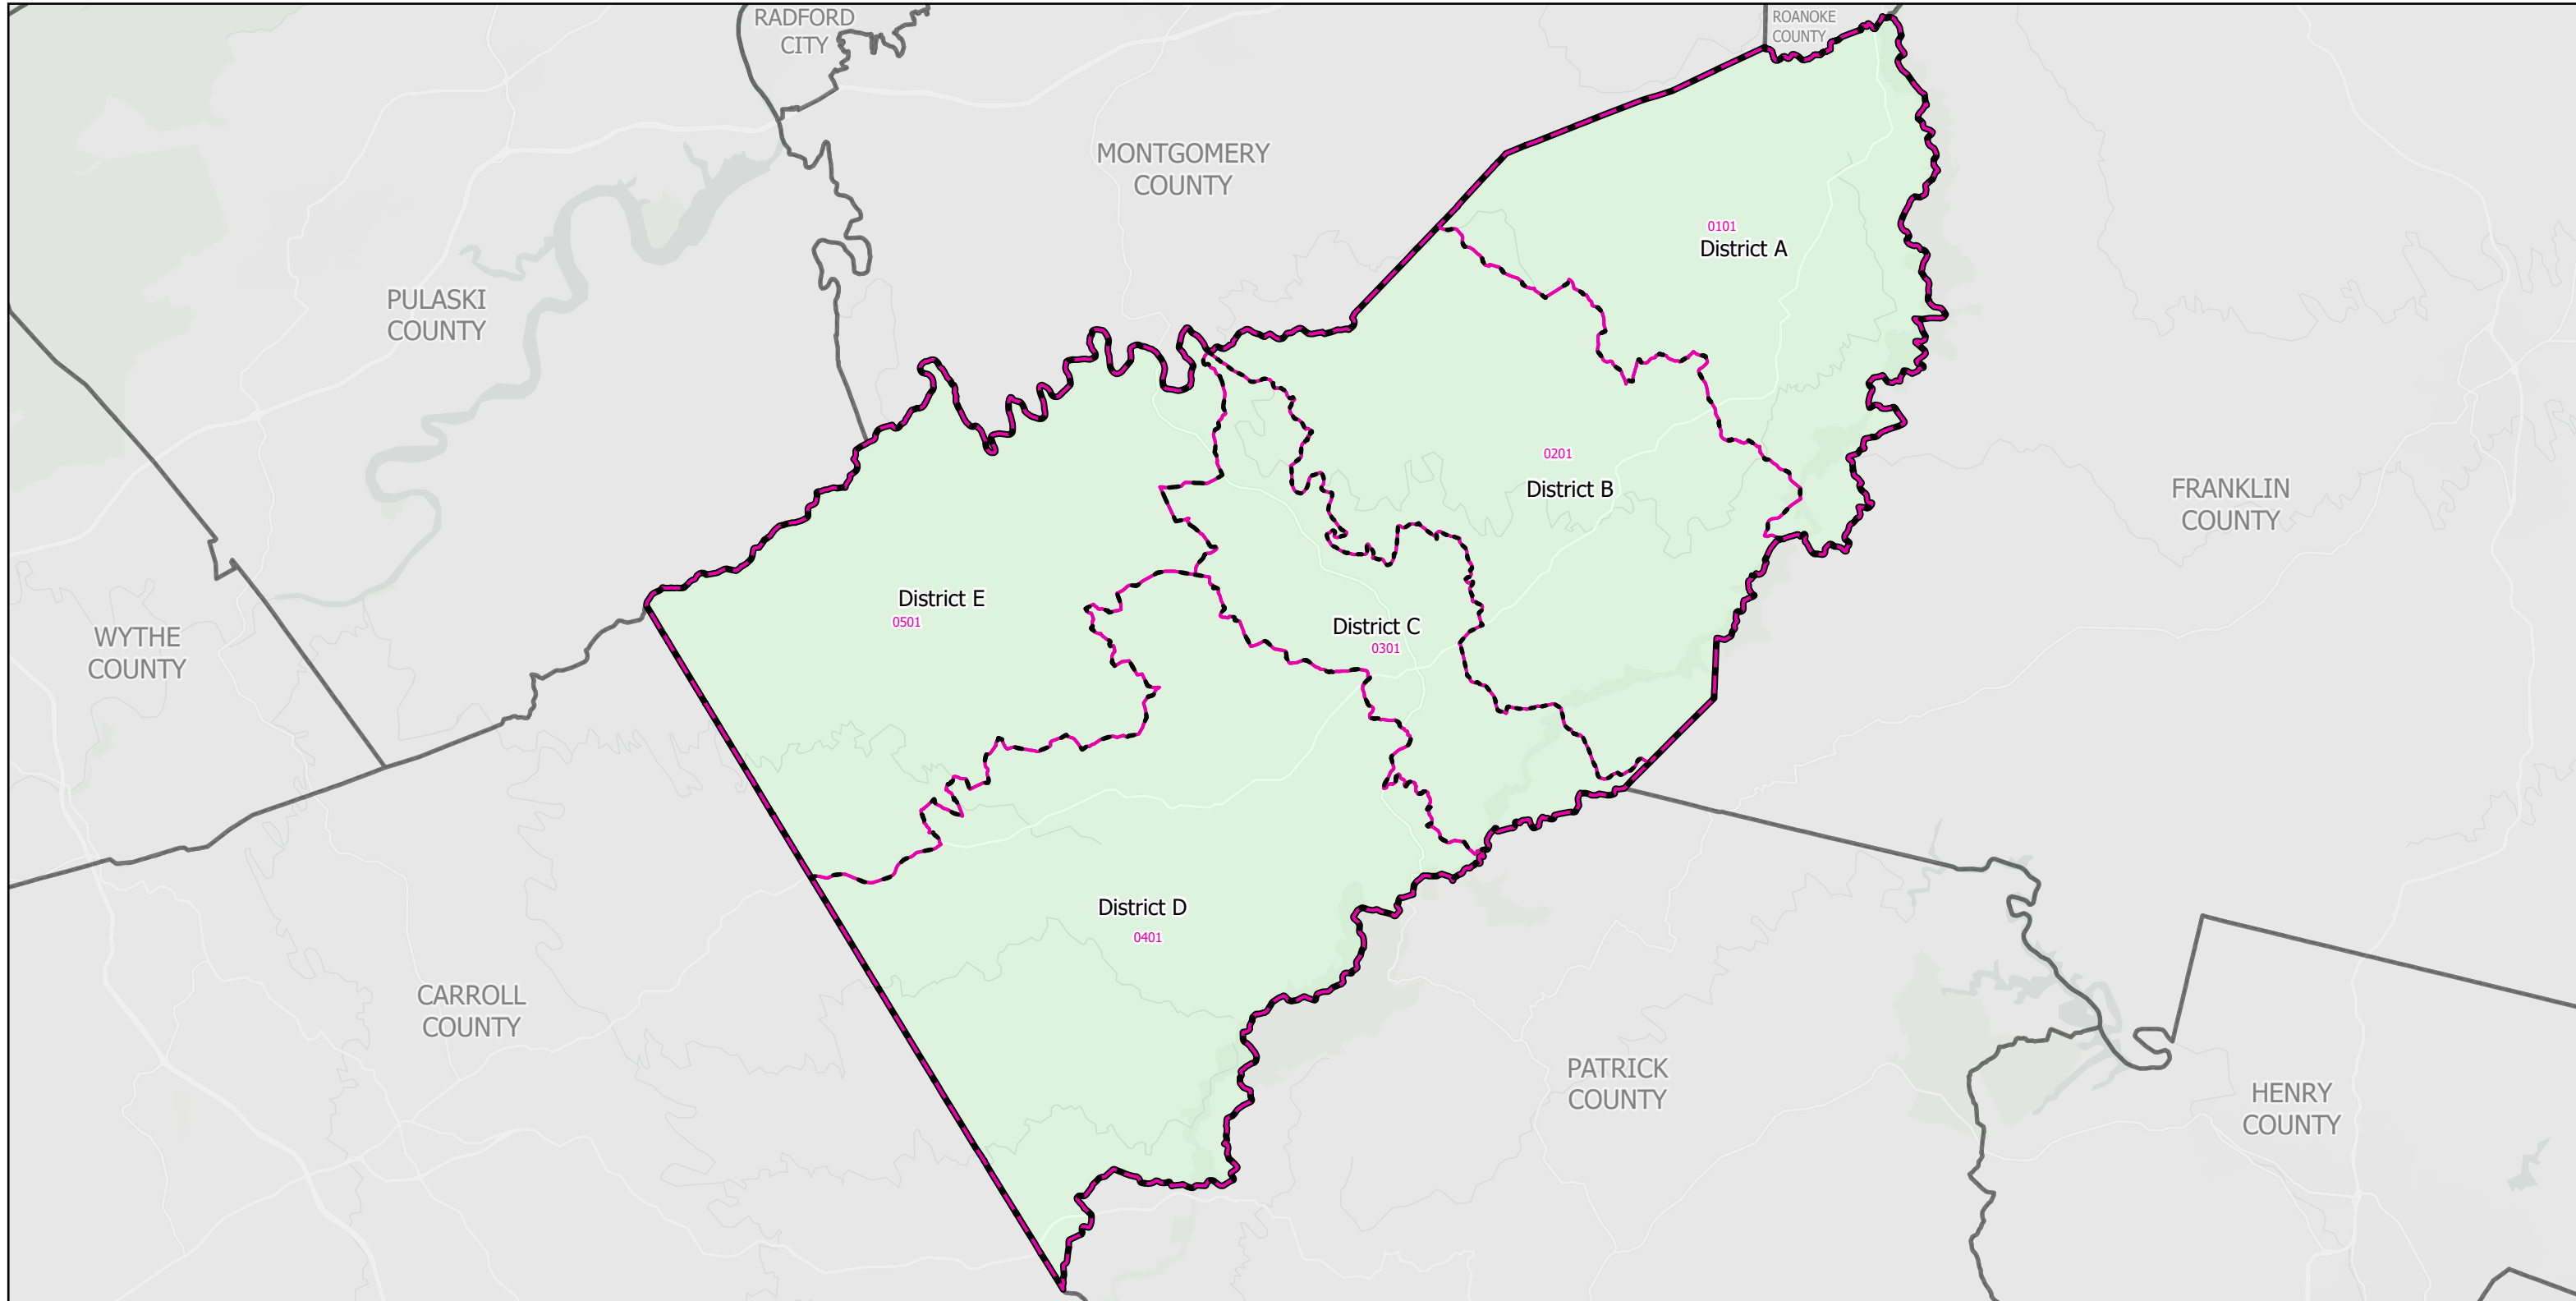

Election Districts and Precincts

Floyd County

Legend:

- Locality
- Election District
- Precinct

N

0 2 4 8 Miles

Created by VA Elect GIS Dept 3/30/2026
Base layer Sources: Esri, TomTom, Garmin, FAO, NOAA, USGS, © OpenStreetMap contributors, and the GIS User Community