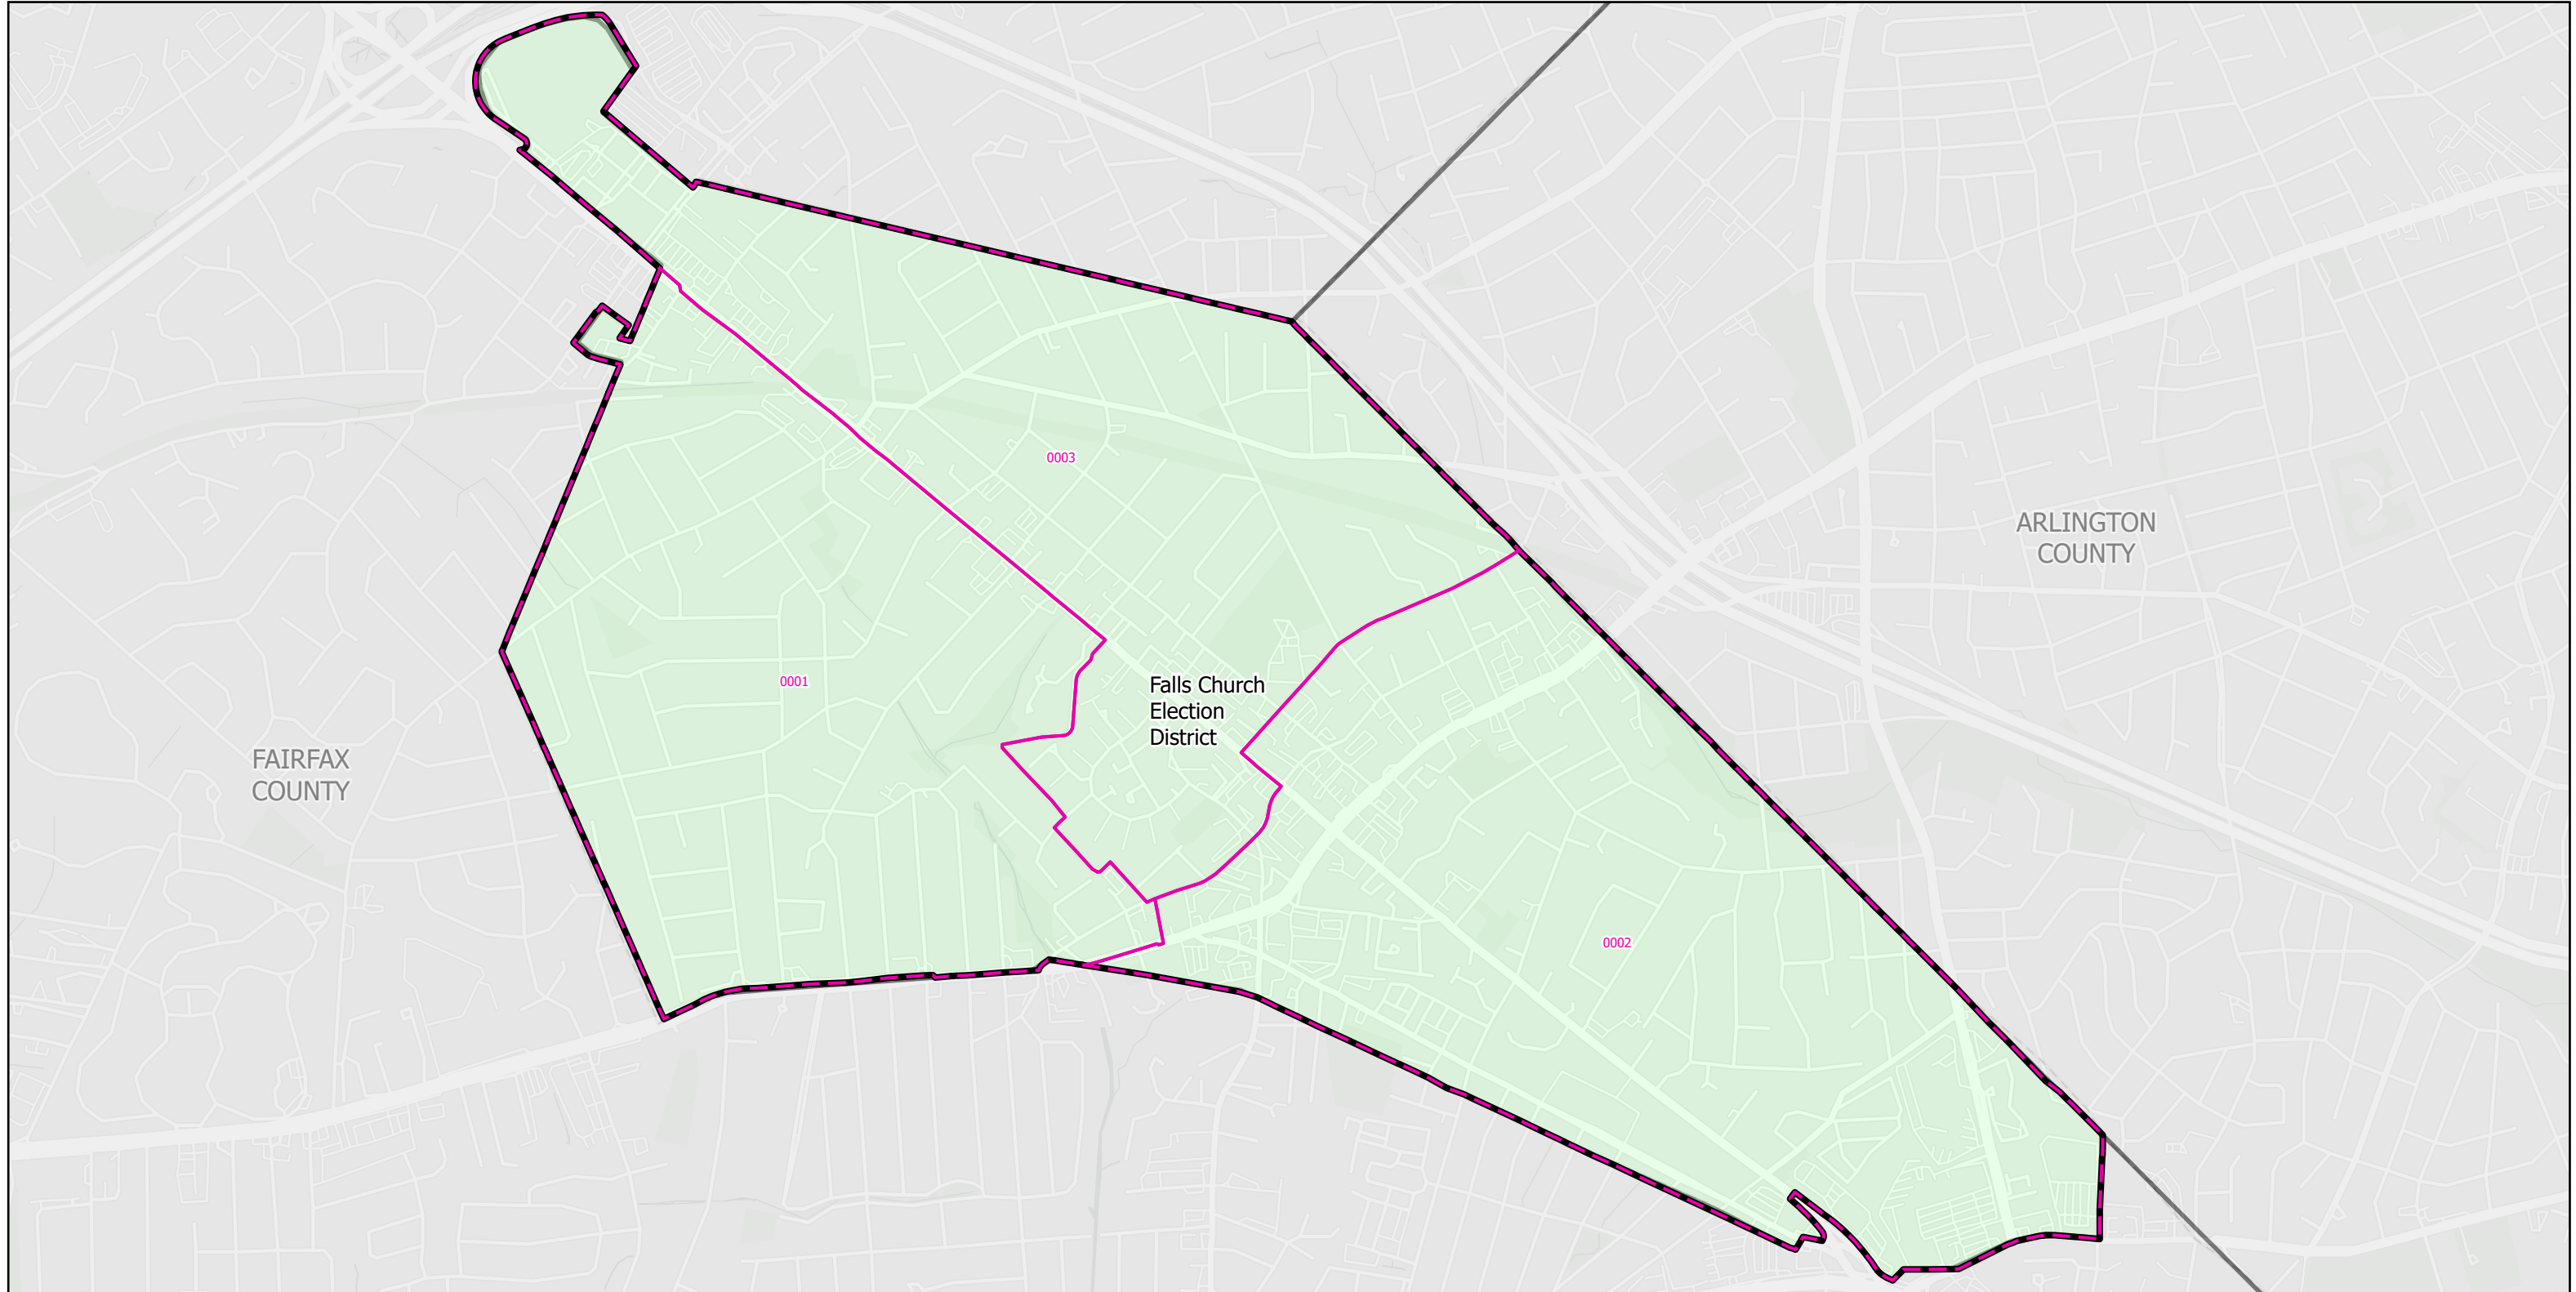

Election Districts and Precincts

Falls Church City

FAIRFAX
COUNTY

ARLINGTON
COUNTY

Falls Church
Election
District

0001

0003

0002

- Locality
- Election District
- Precinct

0 0.130.25 0.5
Miles

Created by VA Elect GIS Dept 3/30/2026
Base layer Sources: Esri, TomTom, Garmin, FAO, NOAA,
USGS, © OpenStreetMap contributors, and the GIS User
Community