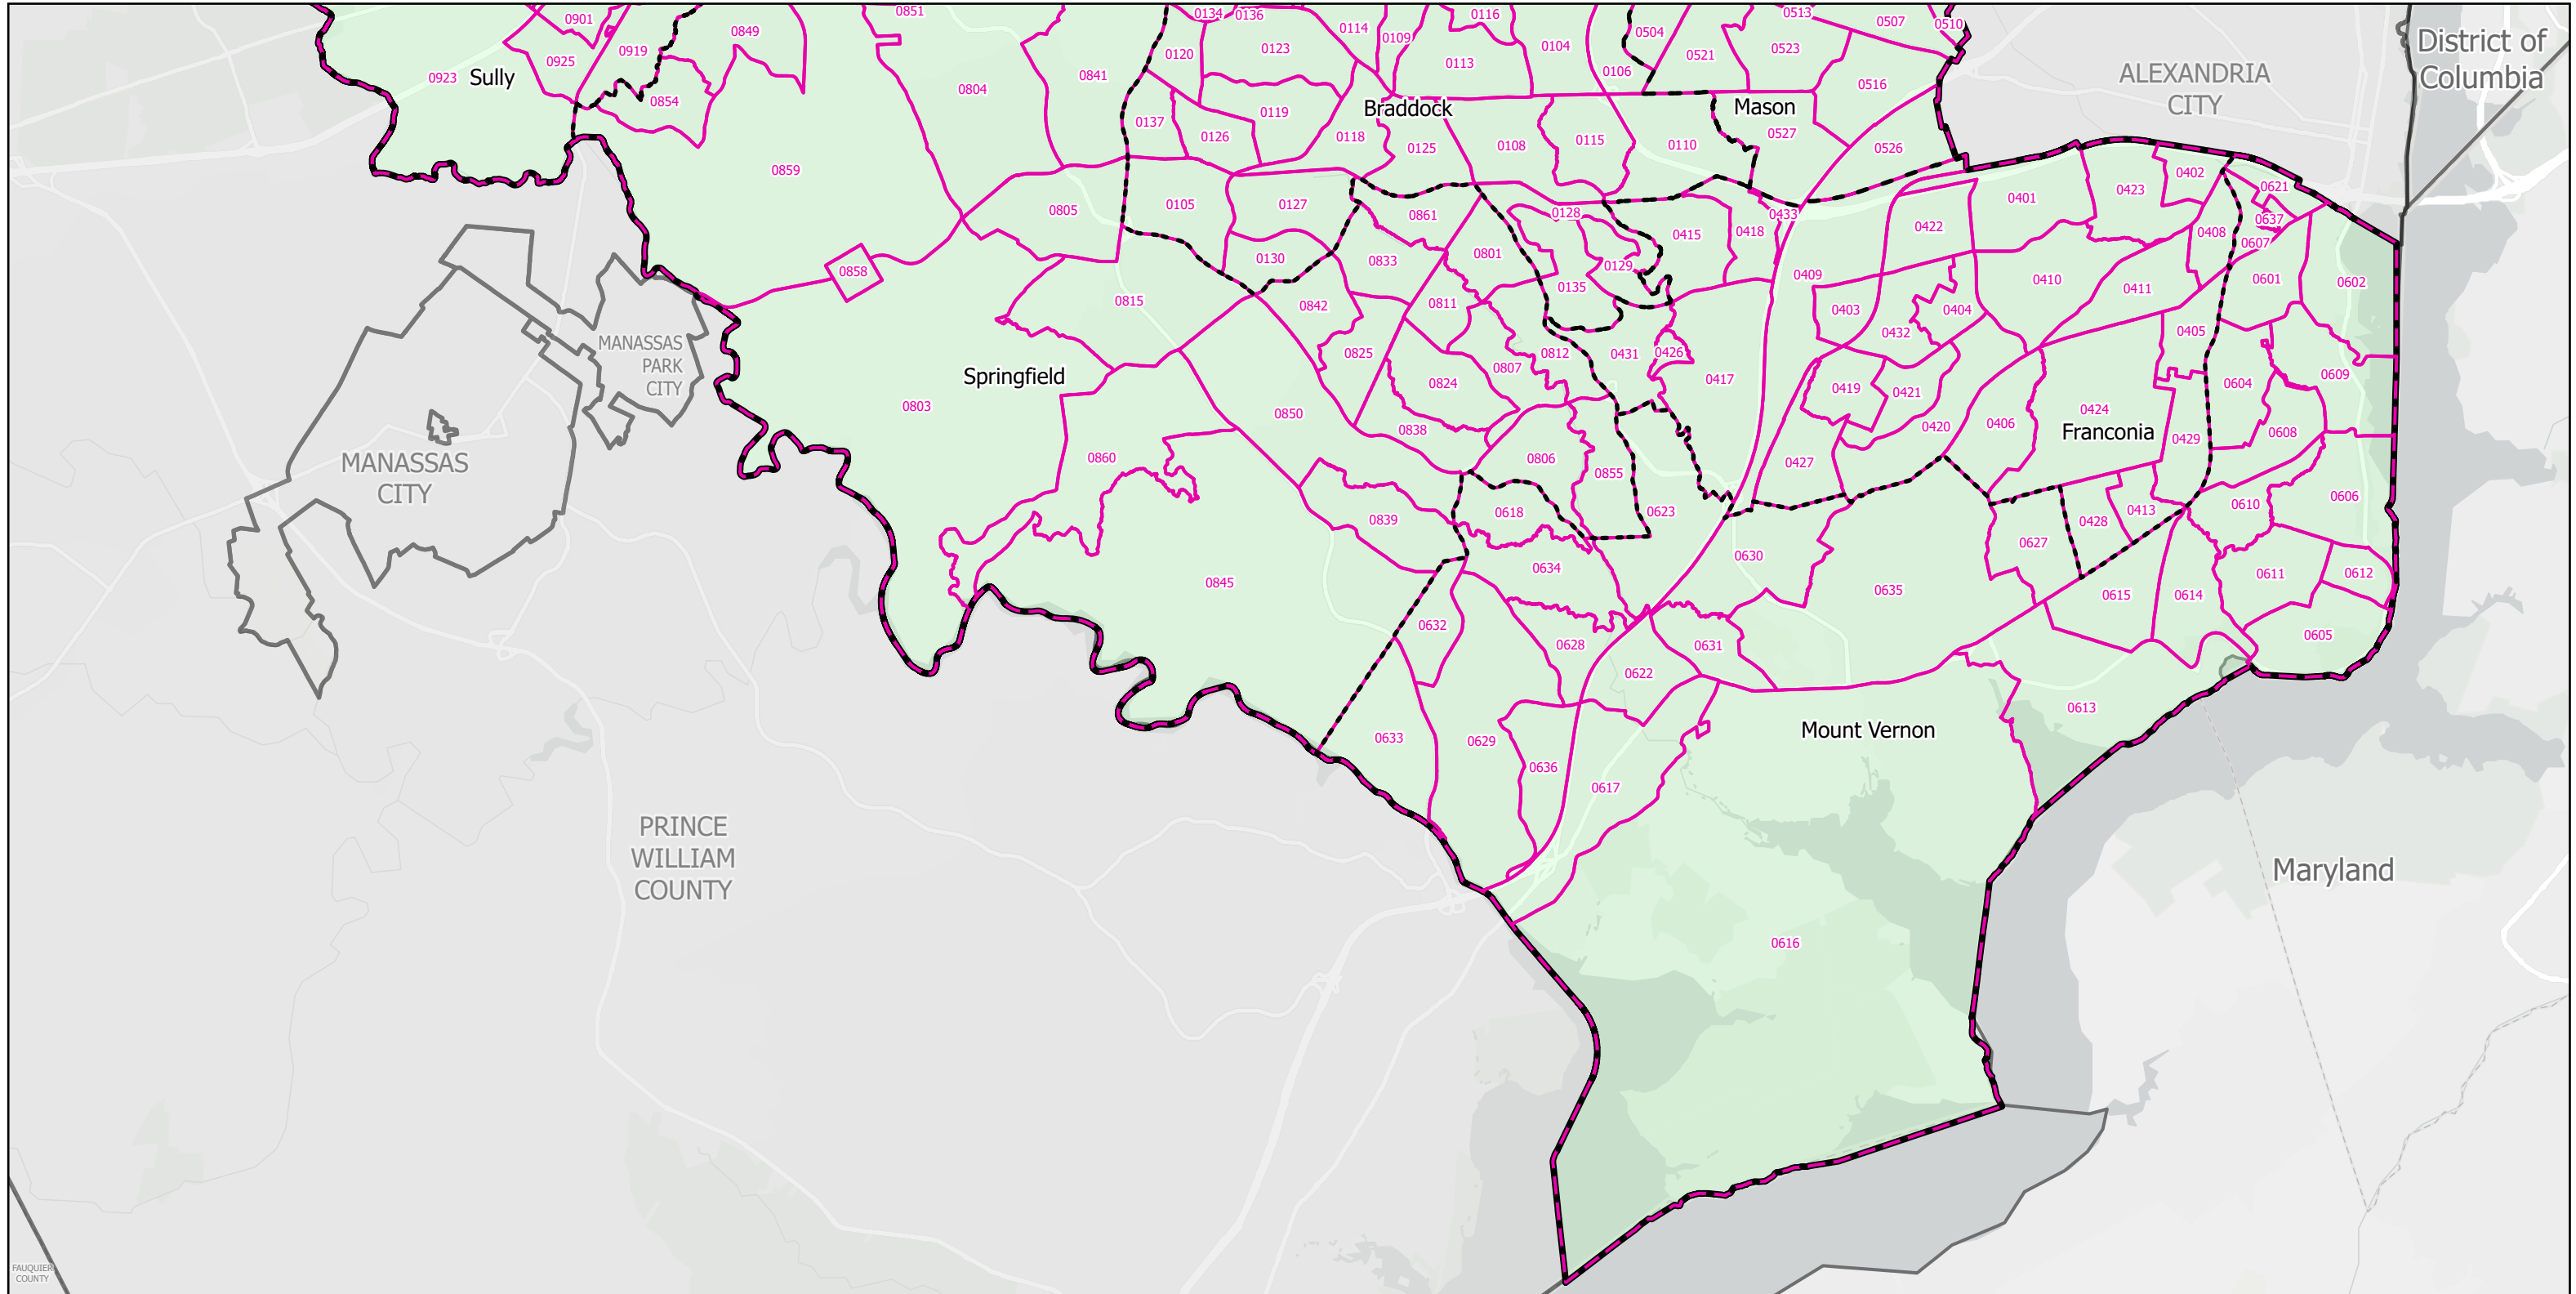

Election Districts and Precincts

Fairfax County - South

- Locality
- Election District
- Precinct

N

0 1 2 4 Miles

Created by VA Elect GIS Dept 3/30/2026
Base layer Sources: Esri, TomTom, Garmin, FAO, NOAA, USGS, © OpenStreetMap contributors, and the GIS User Community