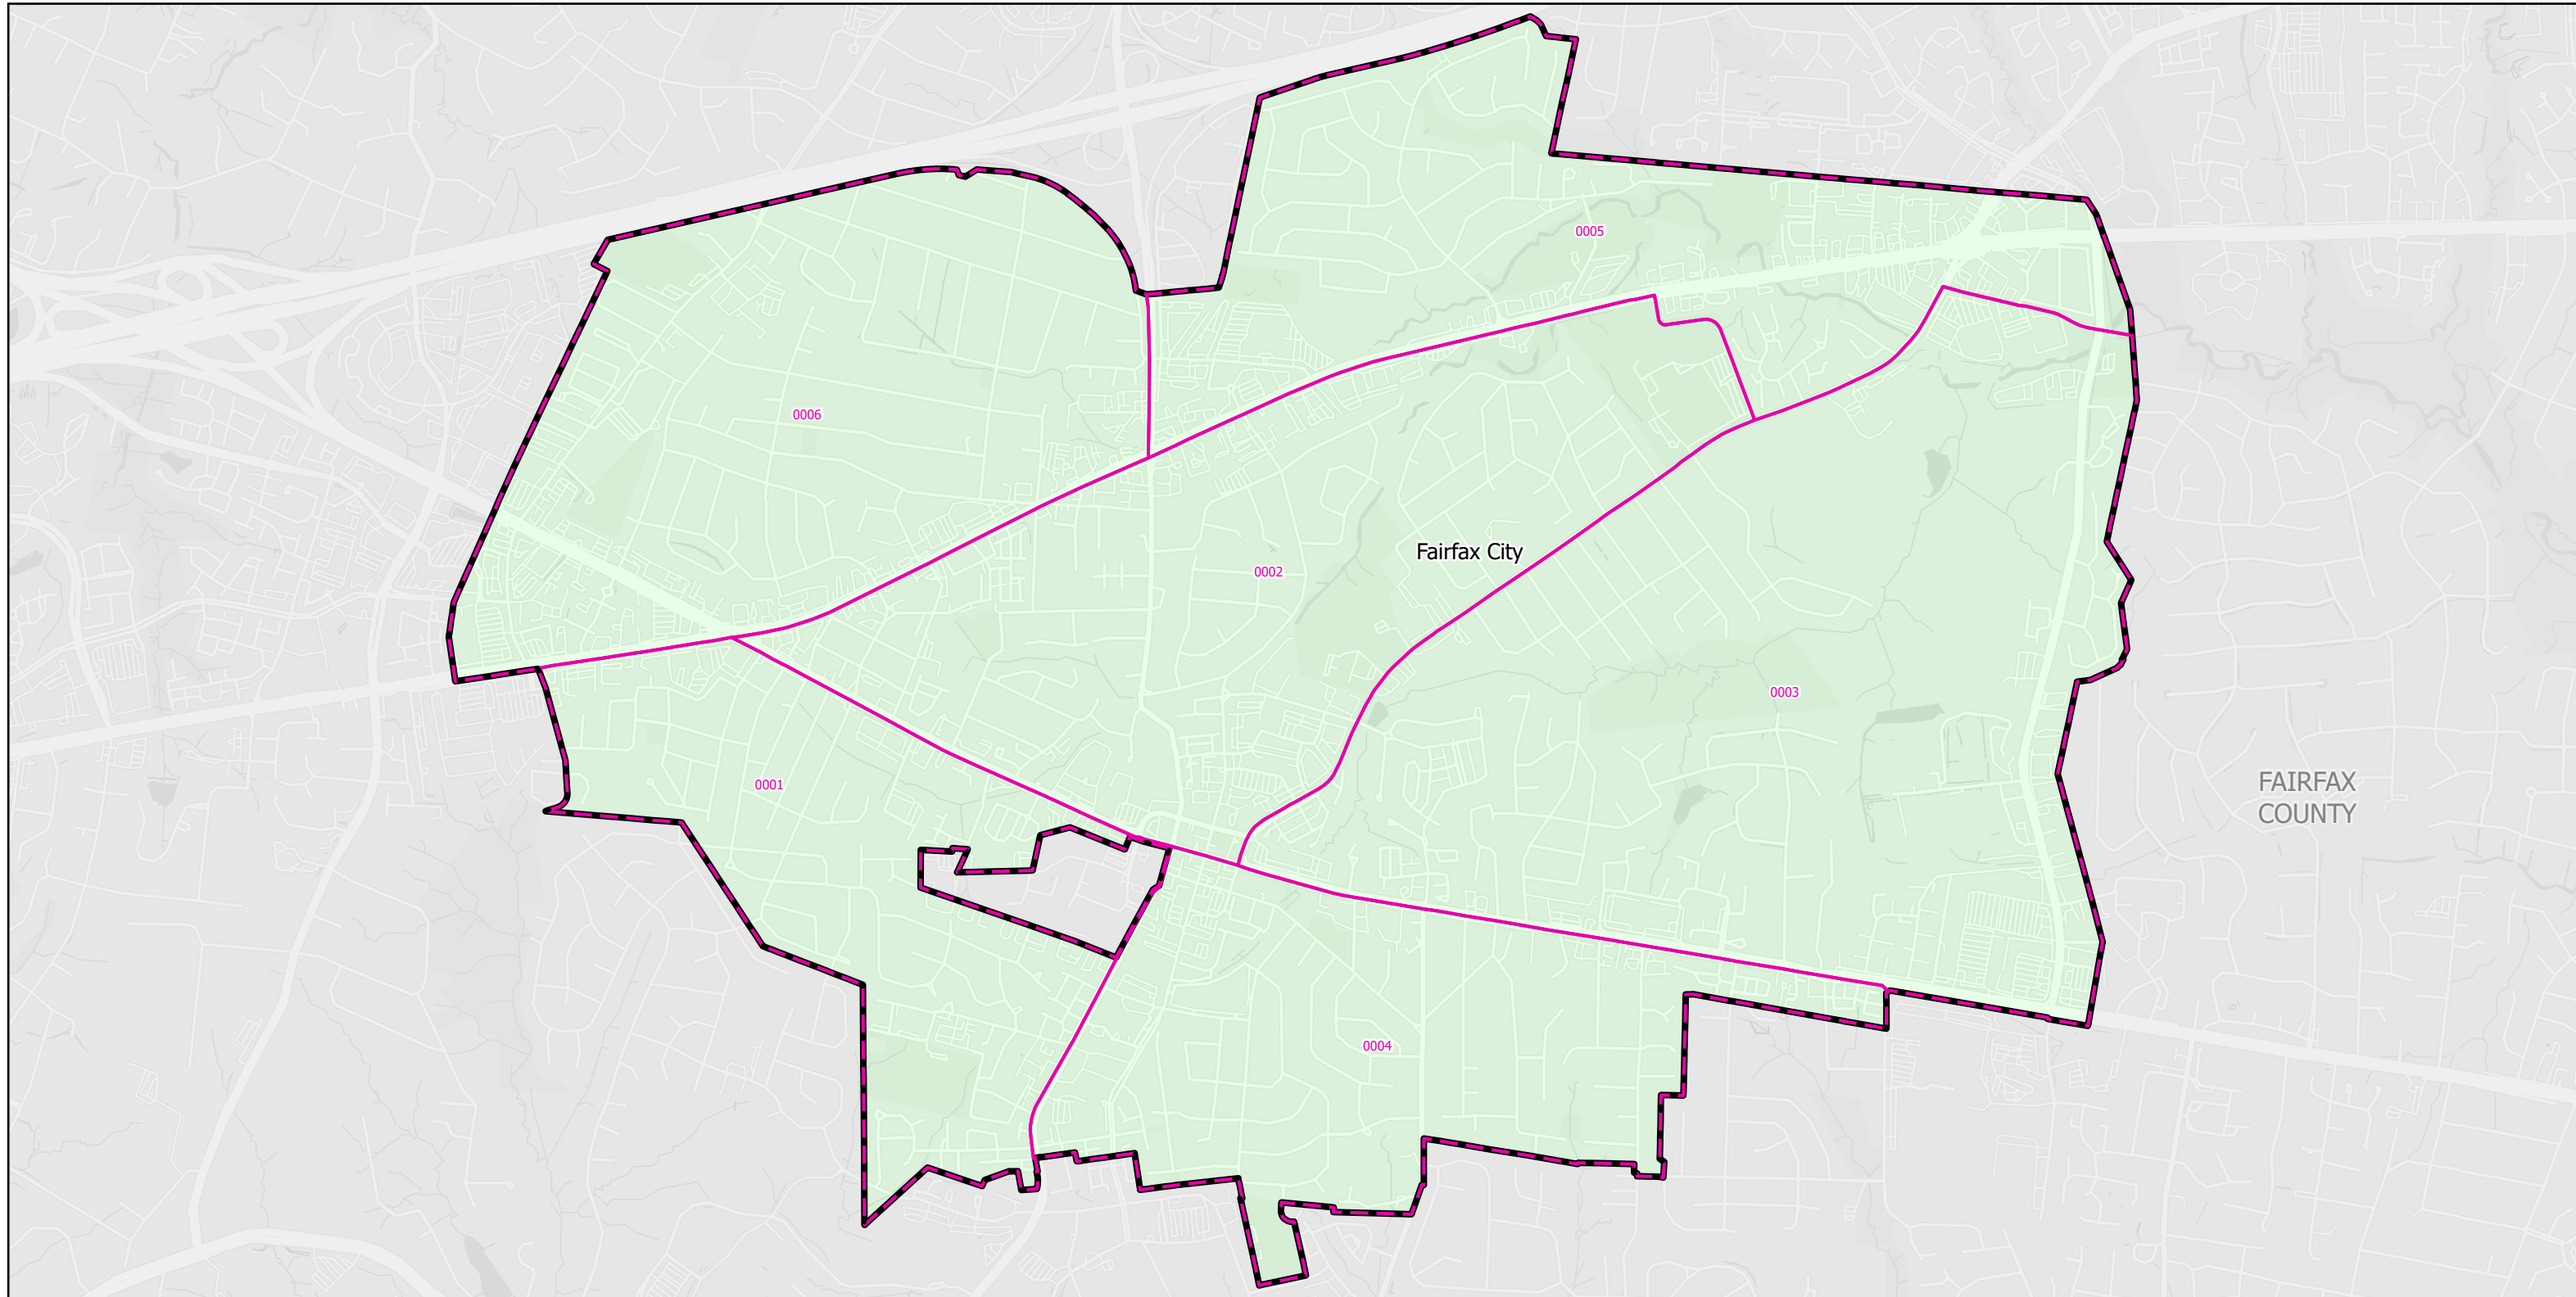

Election Districts and Precincts

Fairfax City

Created by VA Elect GIS Dept 3/30/2026
Base layer Sources: Esri, TomTom, Garmin, FAO, NOAA, USGS, © OpenStreetMap contributors, and the GIS User Community