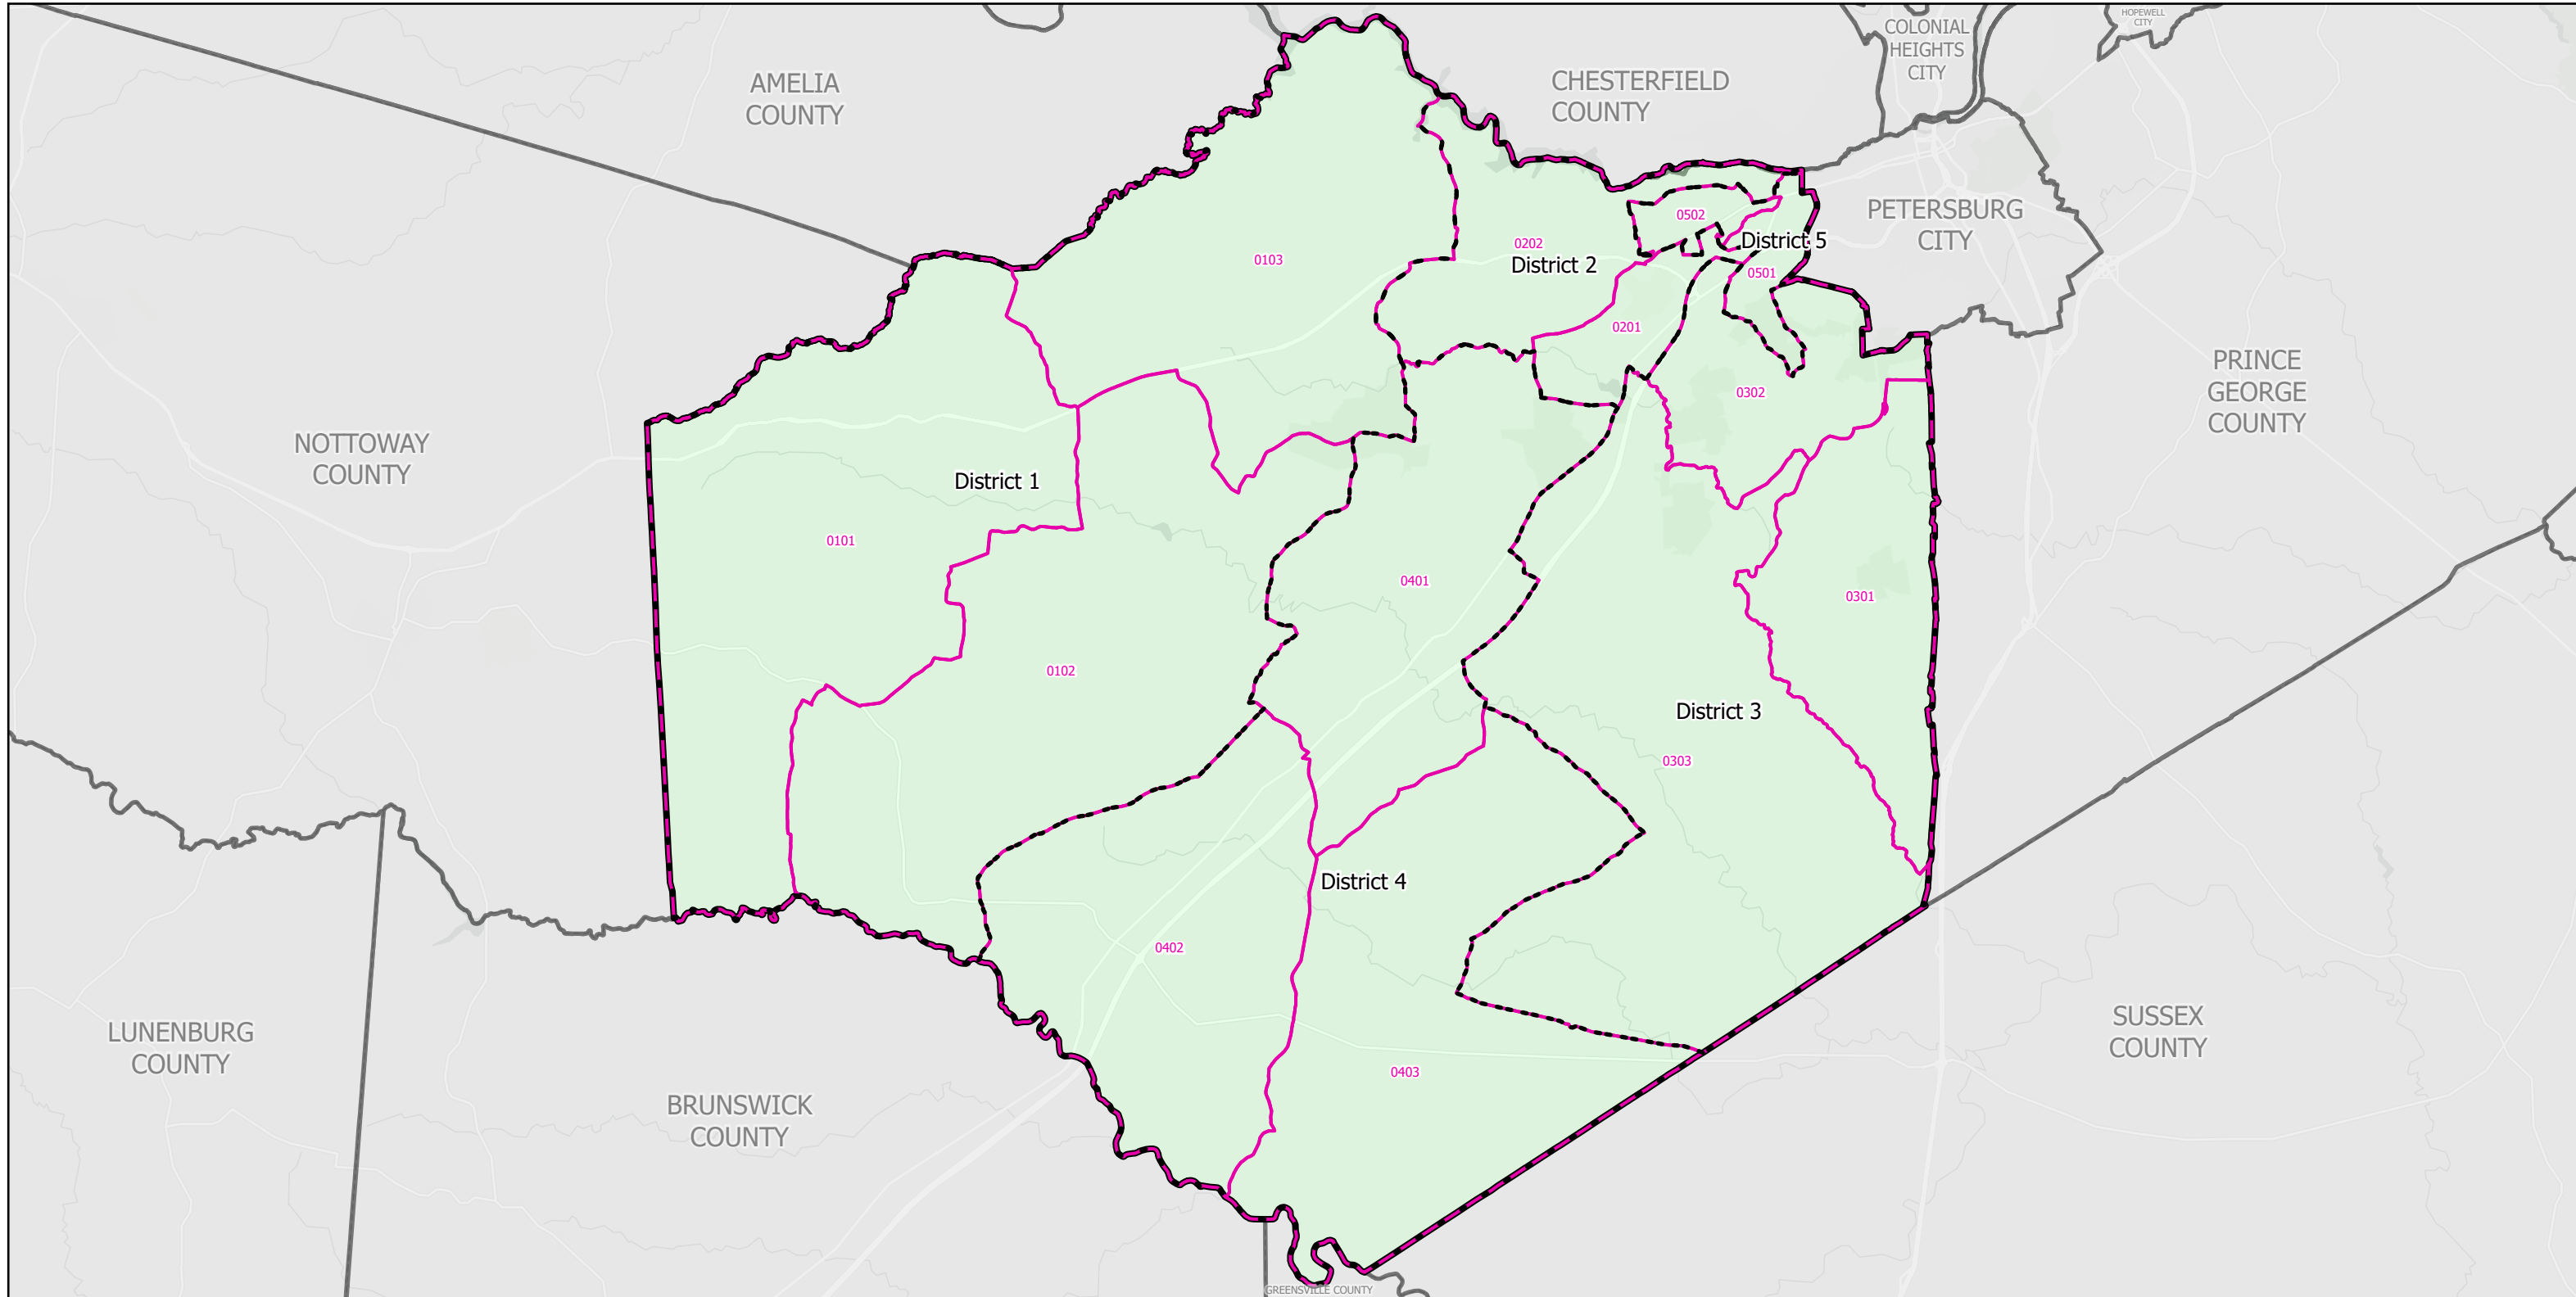

Election Districts and Precincts

Dinwiddie County

Legend:

- Locality
- Election District
- Precinct

N

0 1.75 3.5 7 Miles

Created by VA Elect GIS Dept 3/30/2026
Base layer Sources: Esri, TomTom, Garmin, FAO, NOAA, USGS, © OpenStreetMap contributors, and the GIS User Community