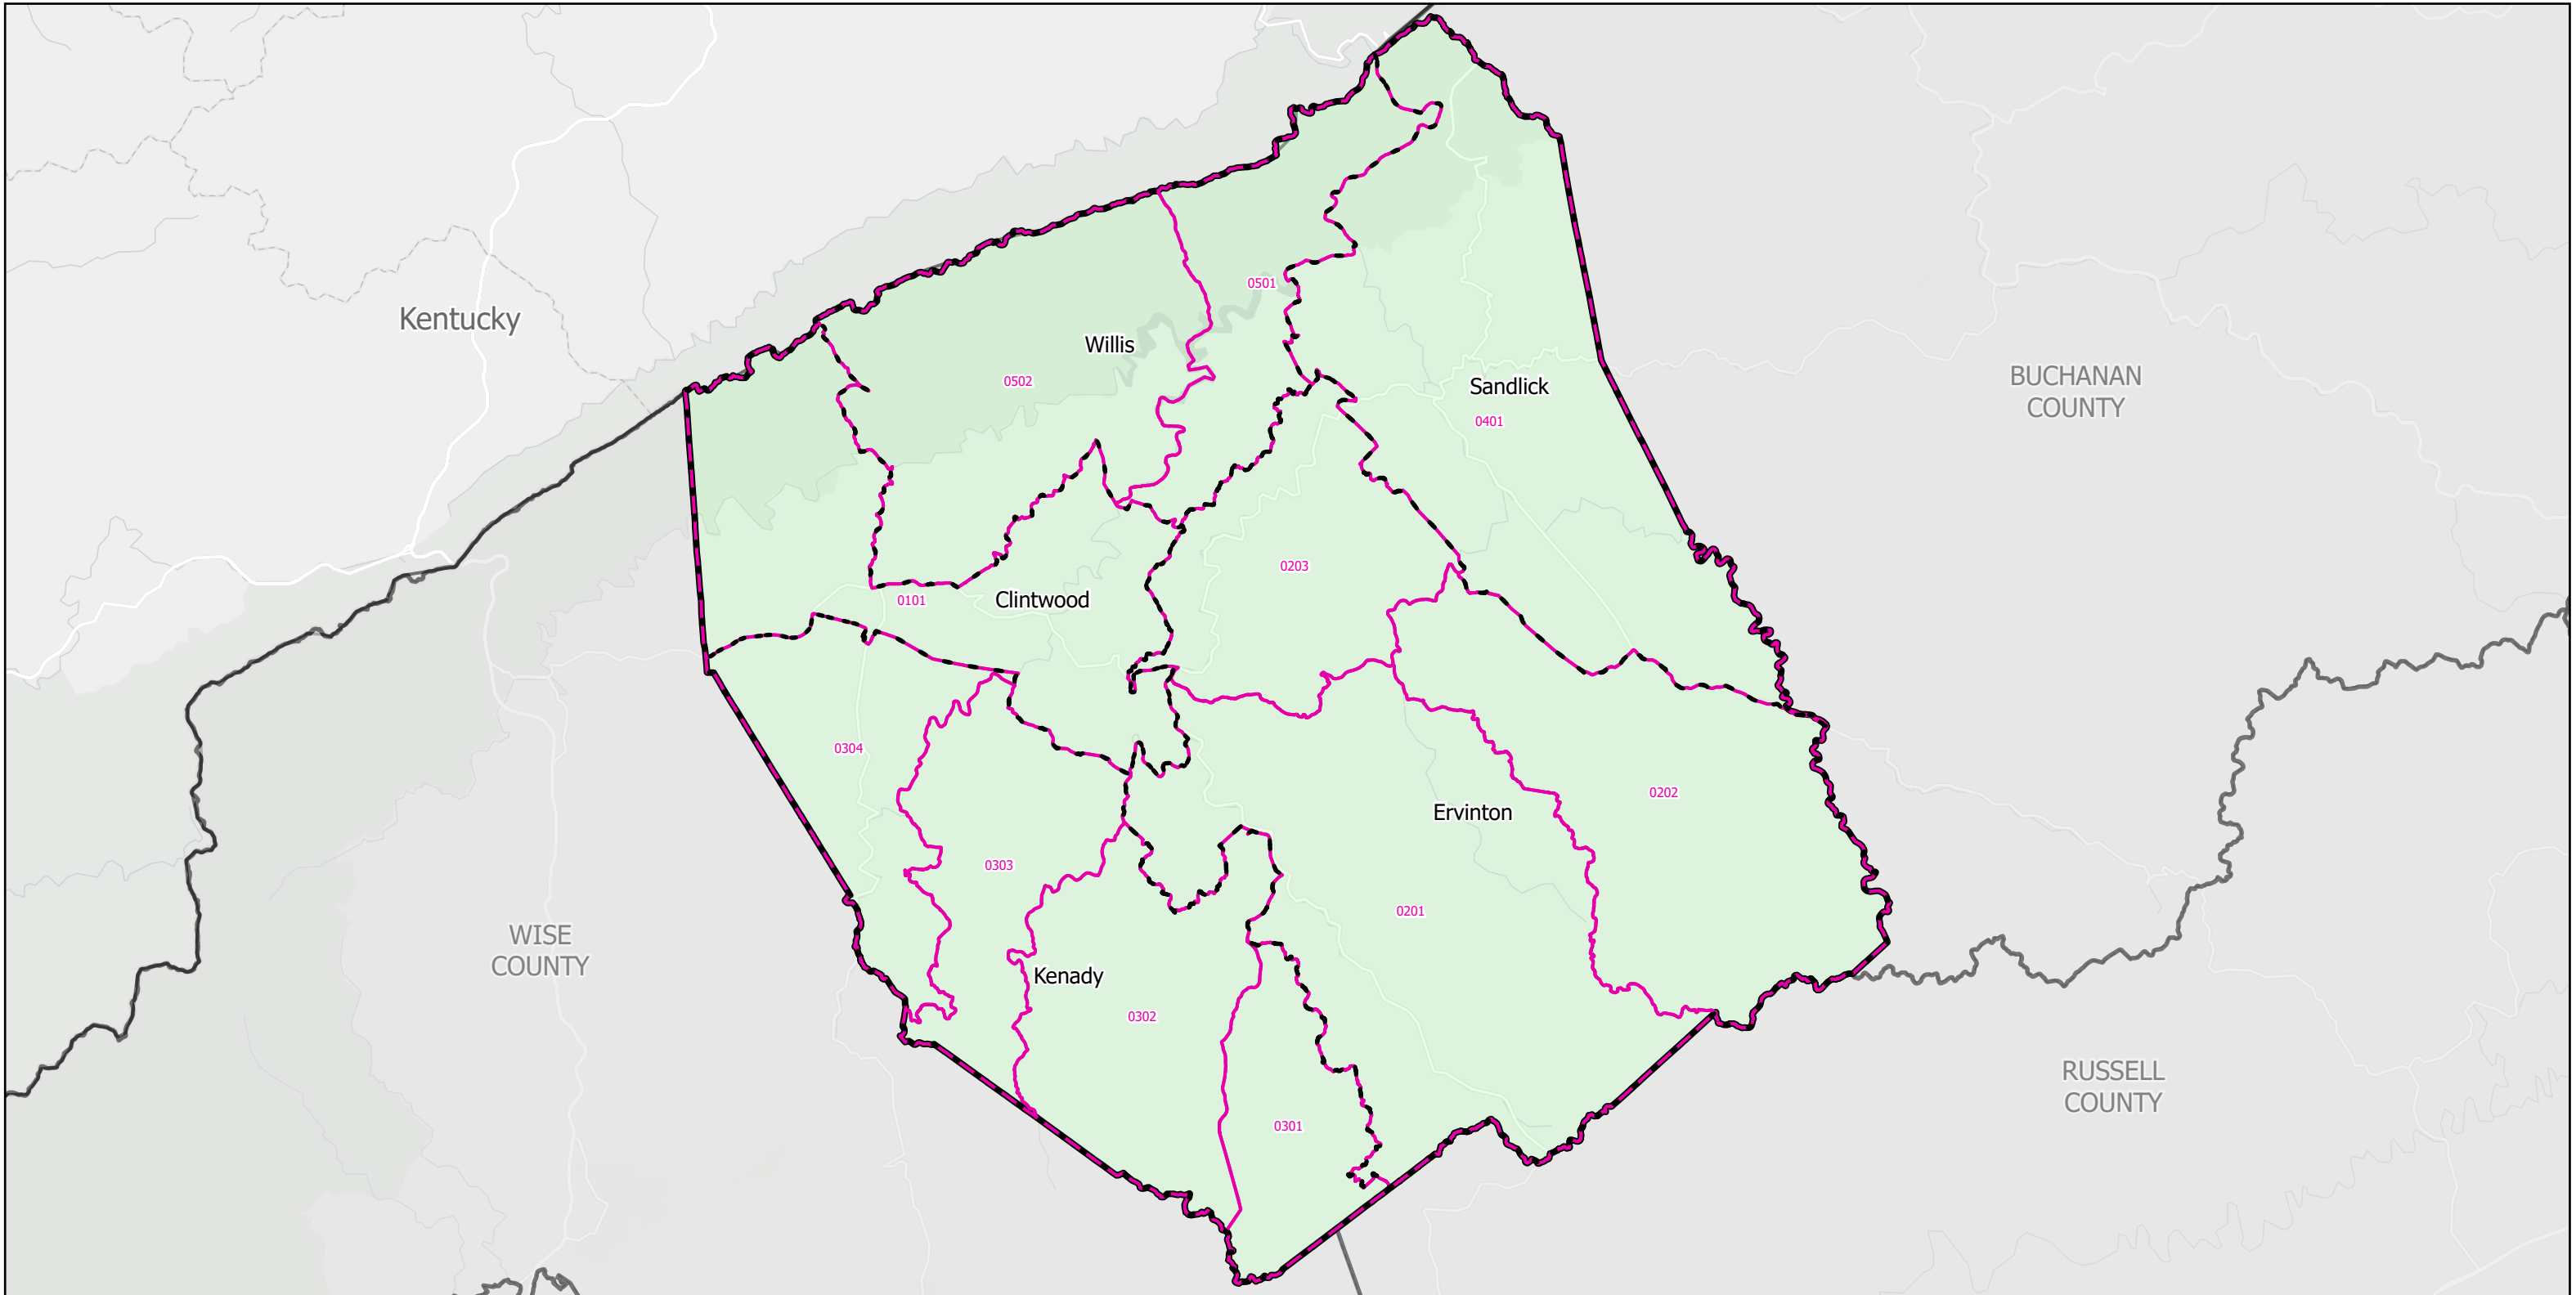

Election Districts and Precincts

Dickenson County

Legend:

- Locality
- Election District
- Precinct

N

0 1.5 3 6 Miles

Created by VA Elect GIS Dept 3/30/2026
Base layer Sources: Esri, TomTom, Garmin, FAO, NOAA, USGS, © OpenStreetMap contributors, and the GIS User Community