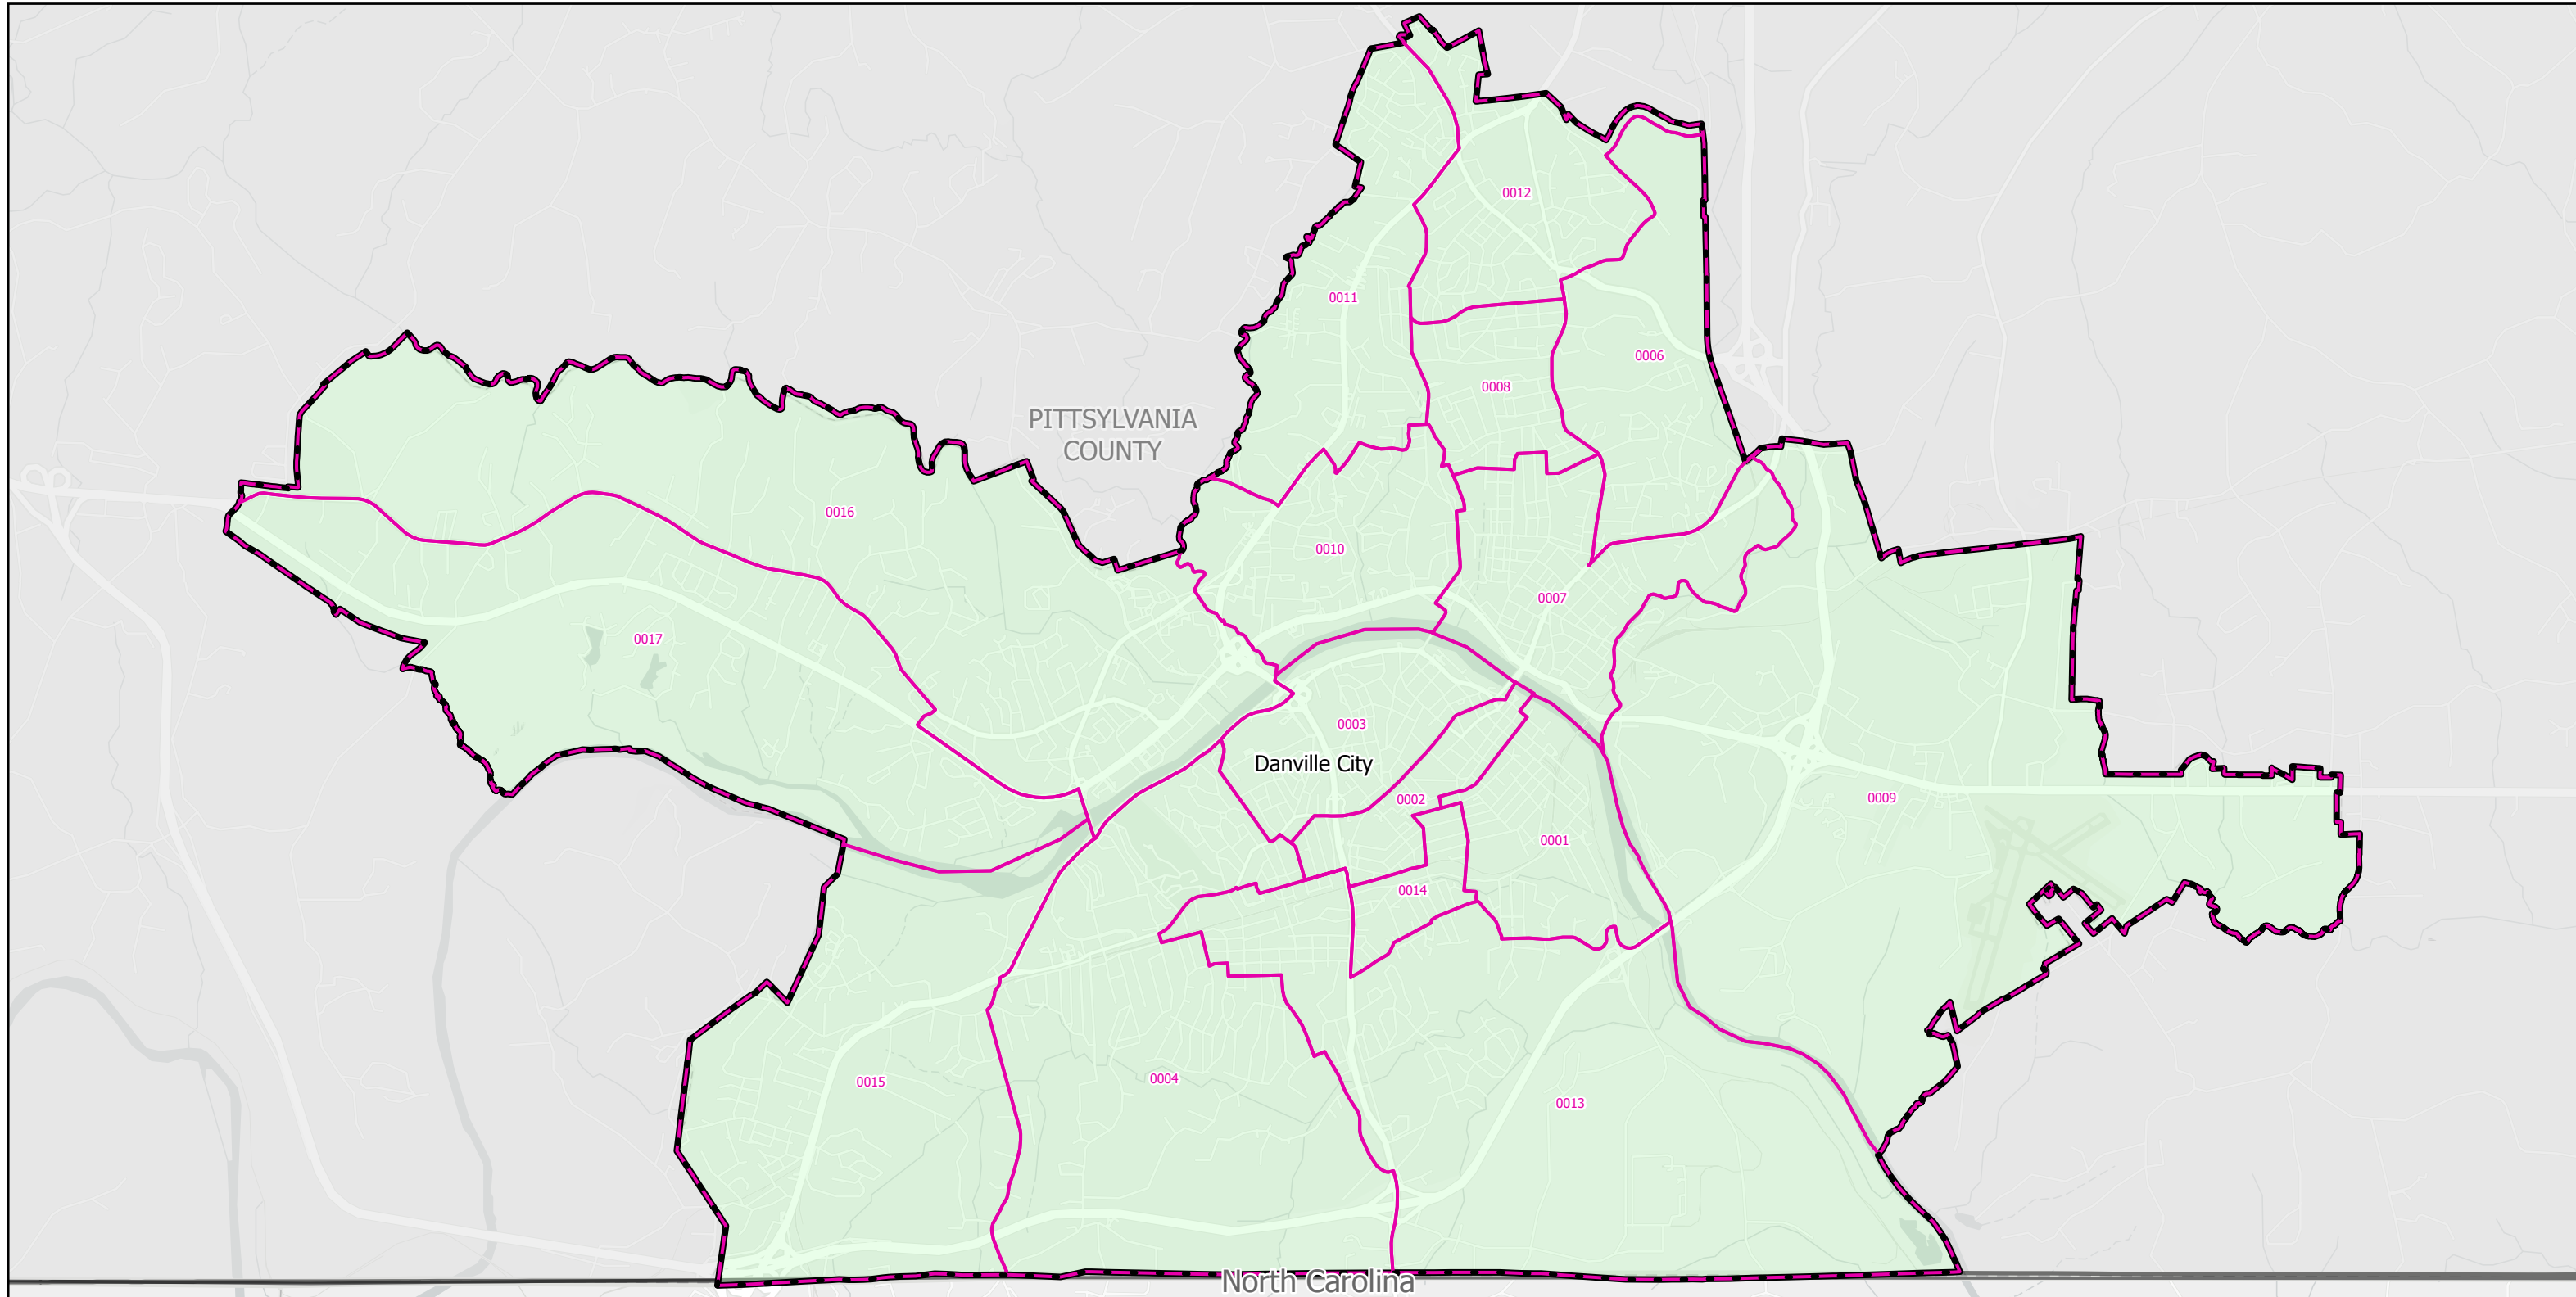

Election Districts and Precincts

Danville City

 Locality
 Election District
 Precinct

Created by VA Elect GIS Dept 3/30/2026
Base layer Sources: Esri, TomTom, Garmin, FAO, NOAA, USGS, © OpenStreetMap contributors, and the GIS User Community