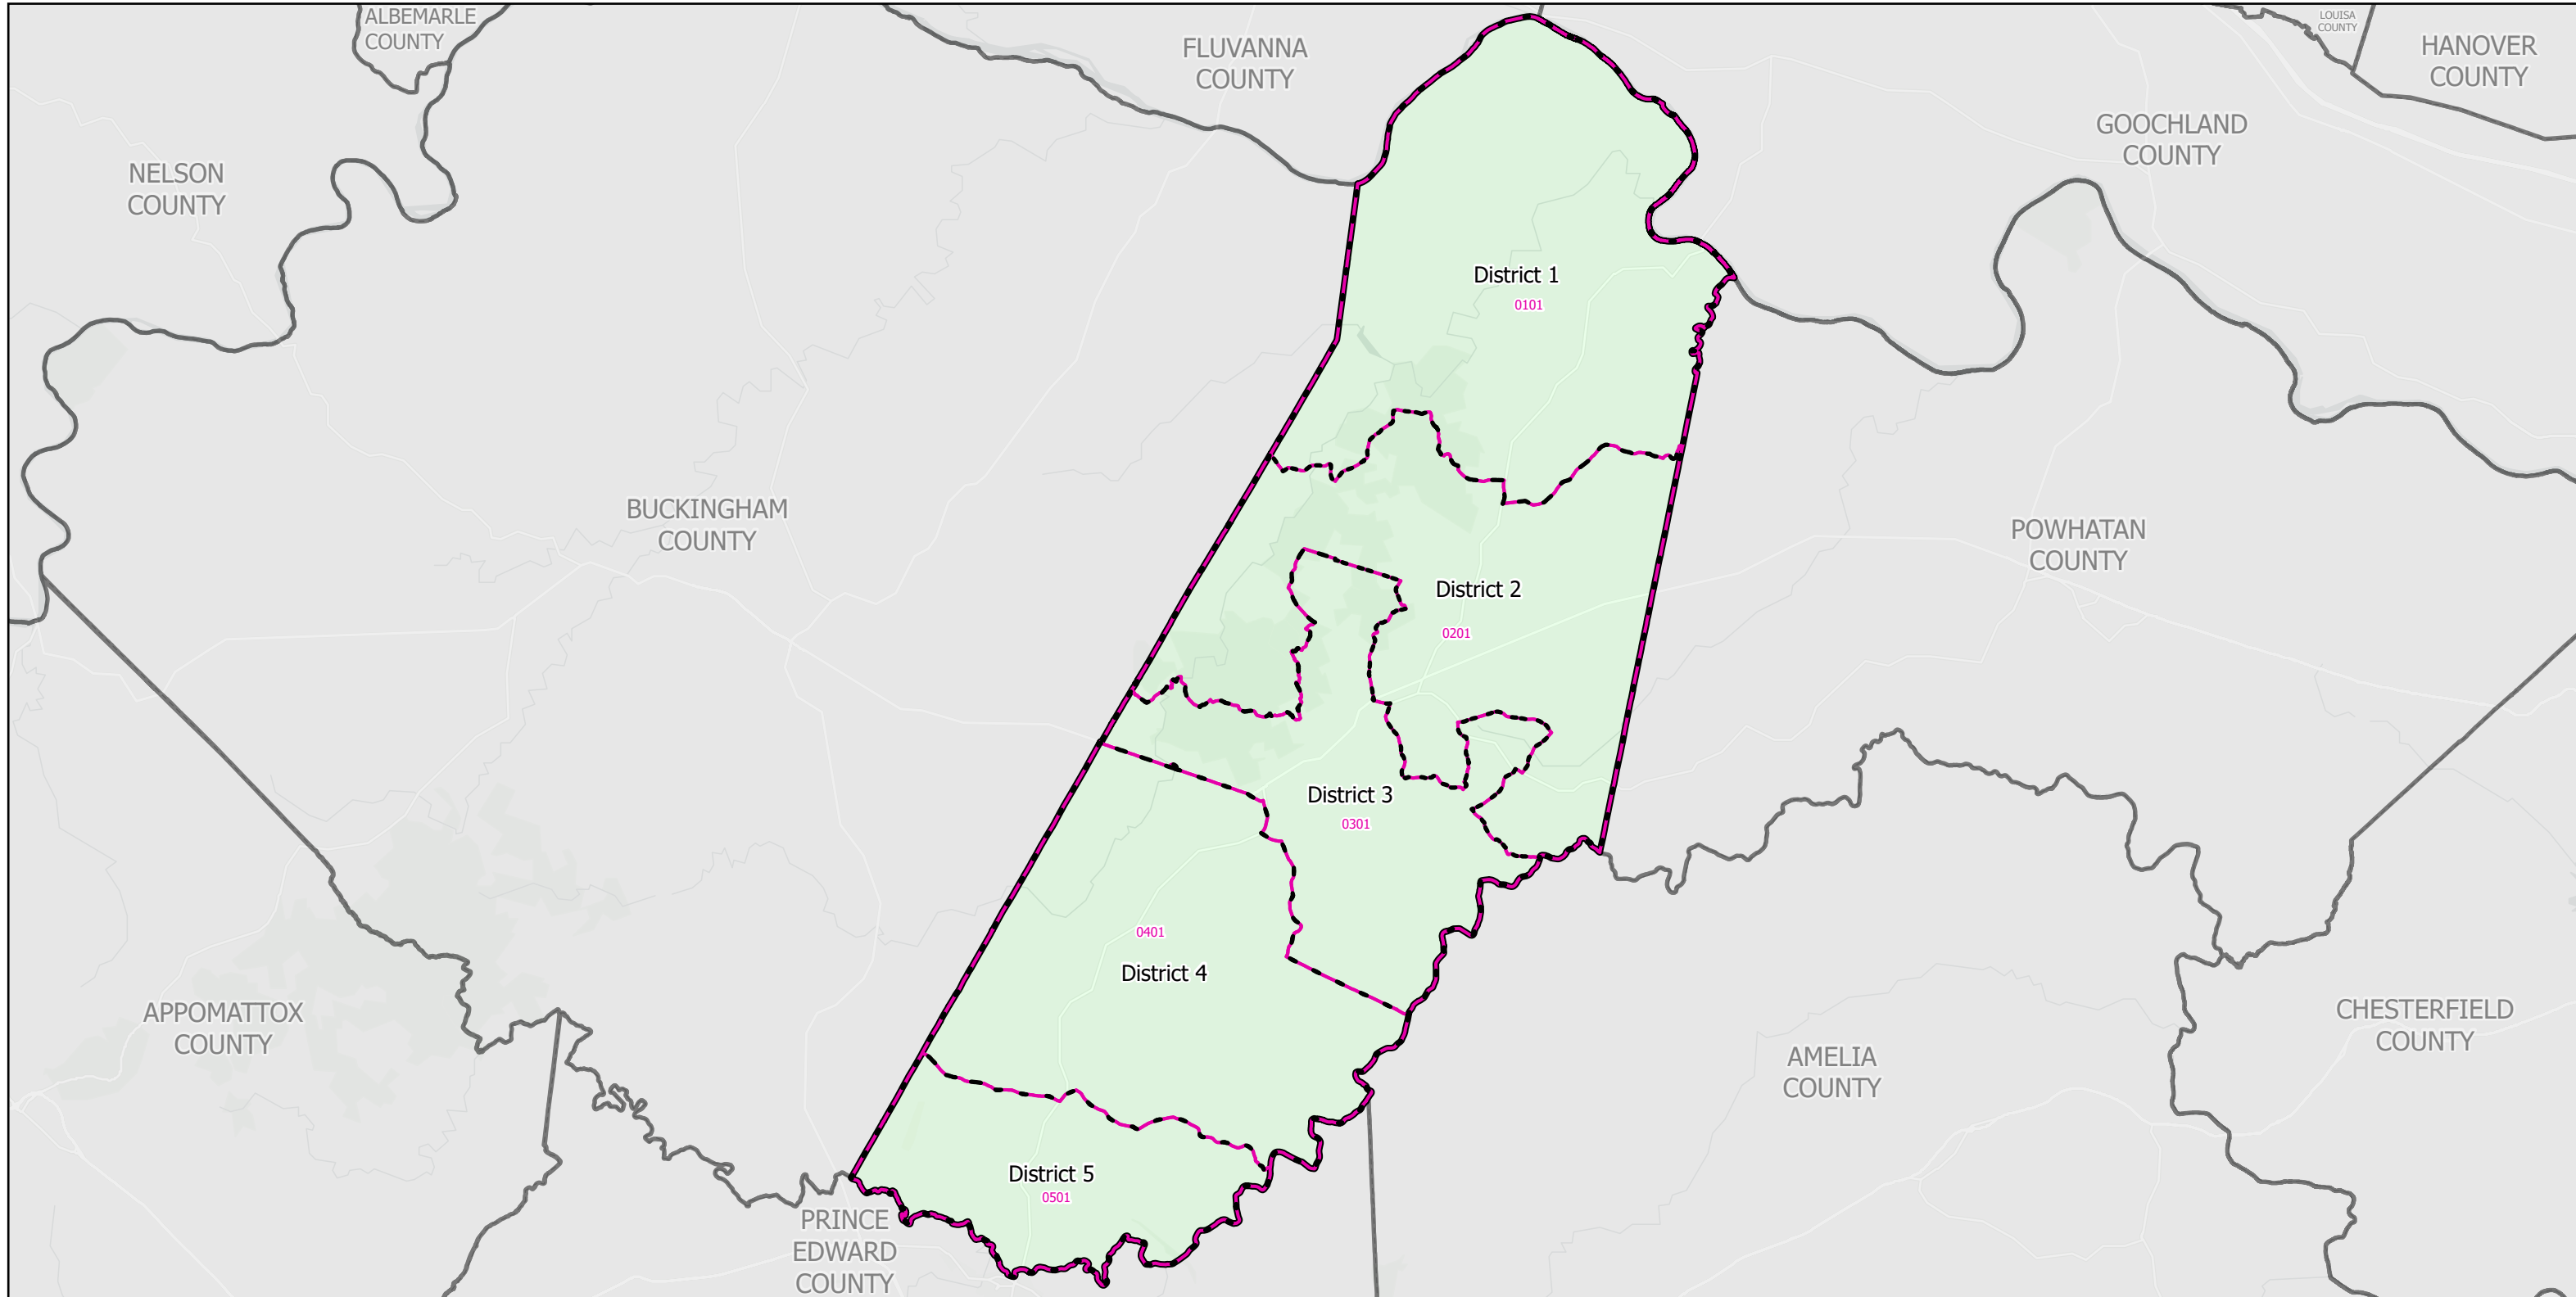

Election Districts and Precincts

Cumberland County

- Locality
- Election District
- Precinct

N

0 2 4 8 Miles

Created by VA Elect GIS Dept 3/30/2026
Base layer Sources: Esri, TomTom, Garmin, FAO, NOAA, USGS, © OpenStreetMap contributors, and the GIS User Community