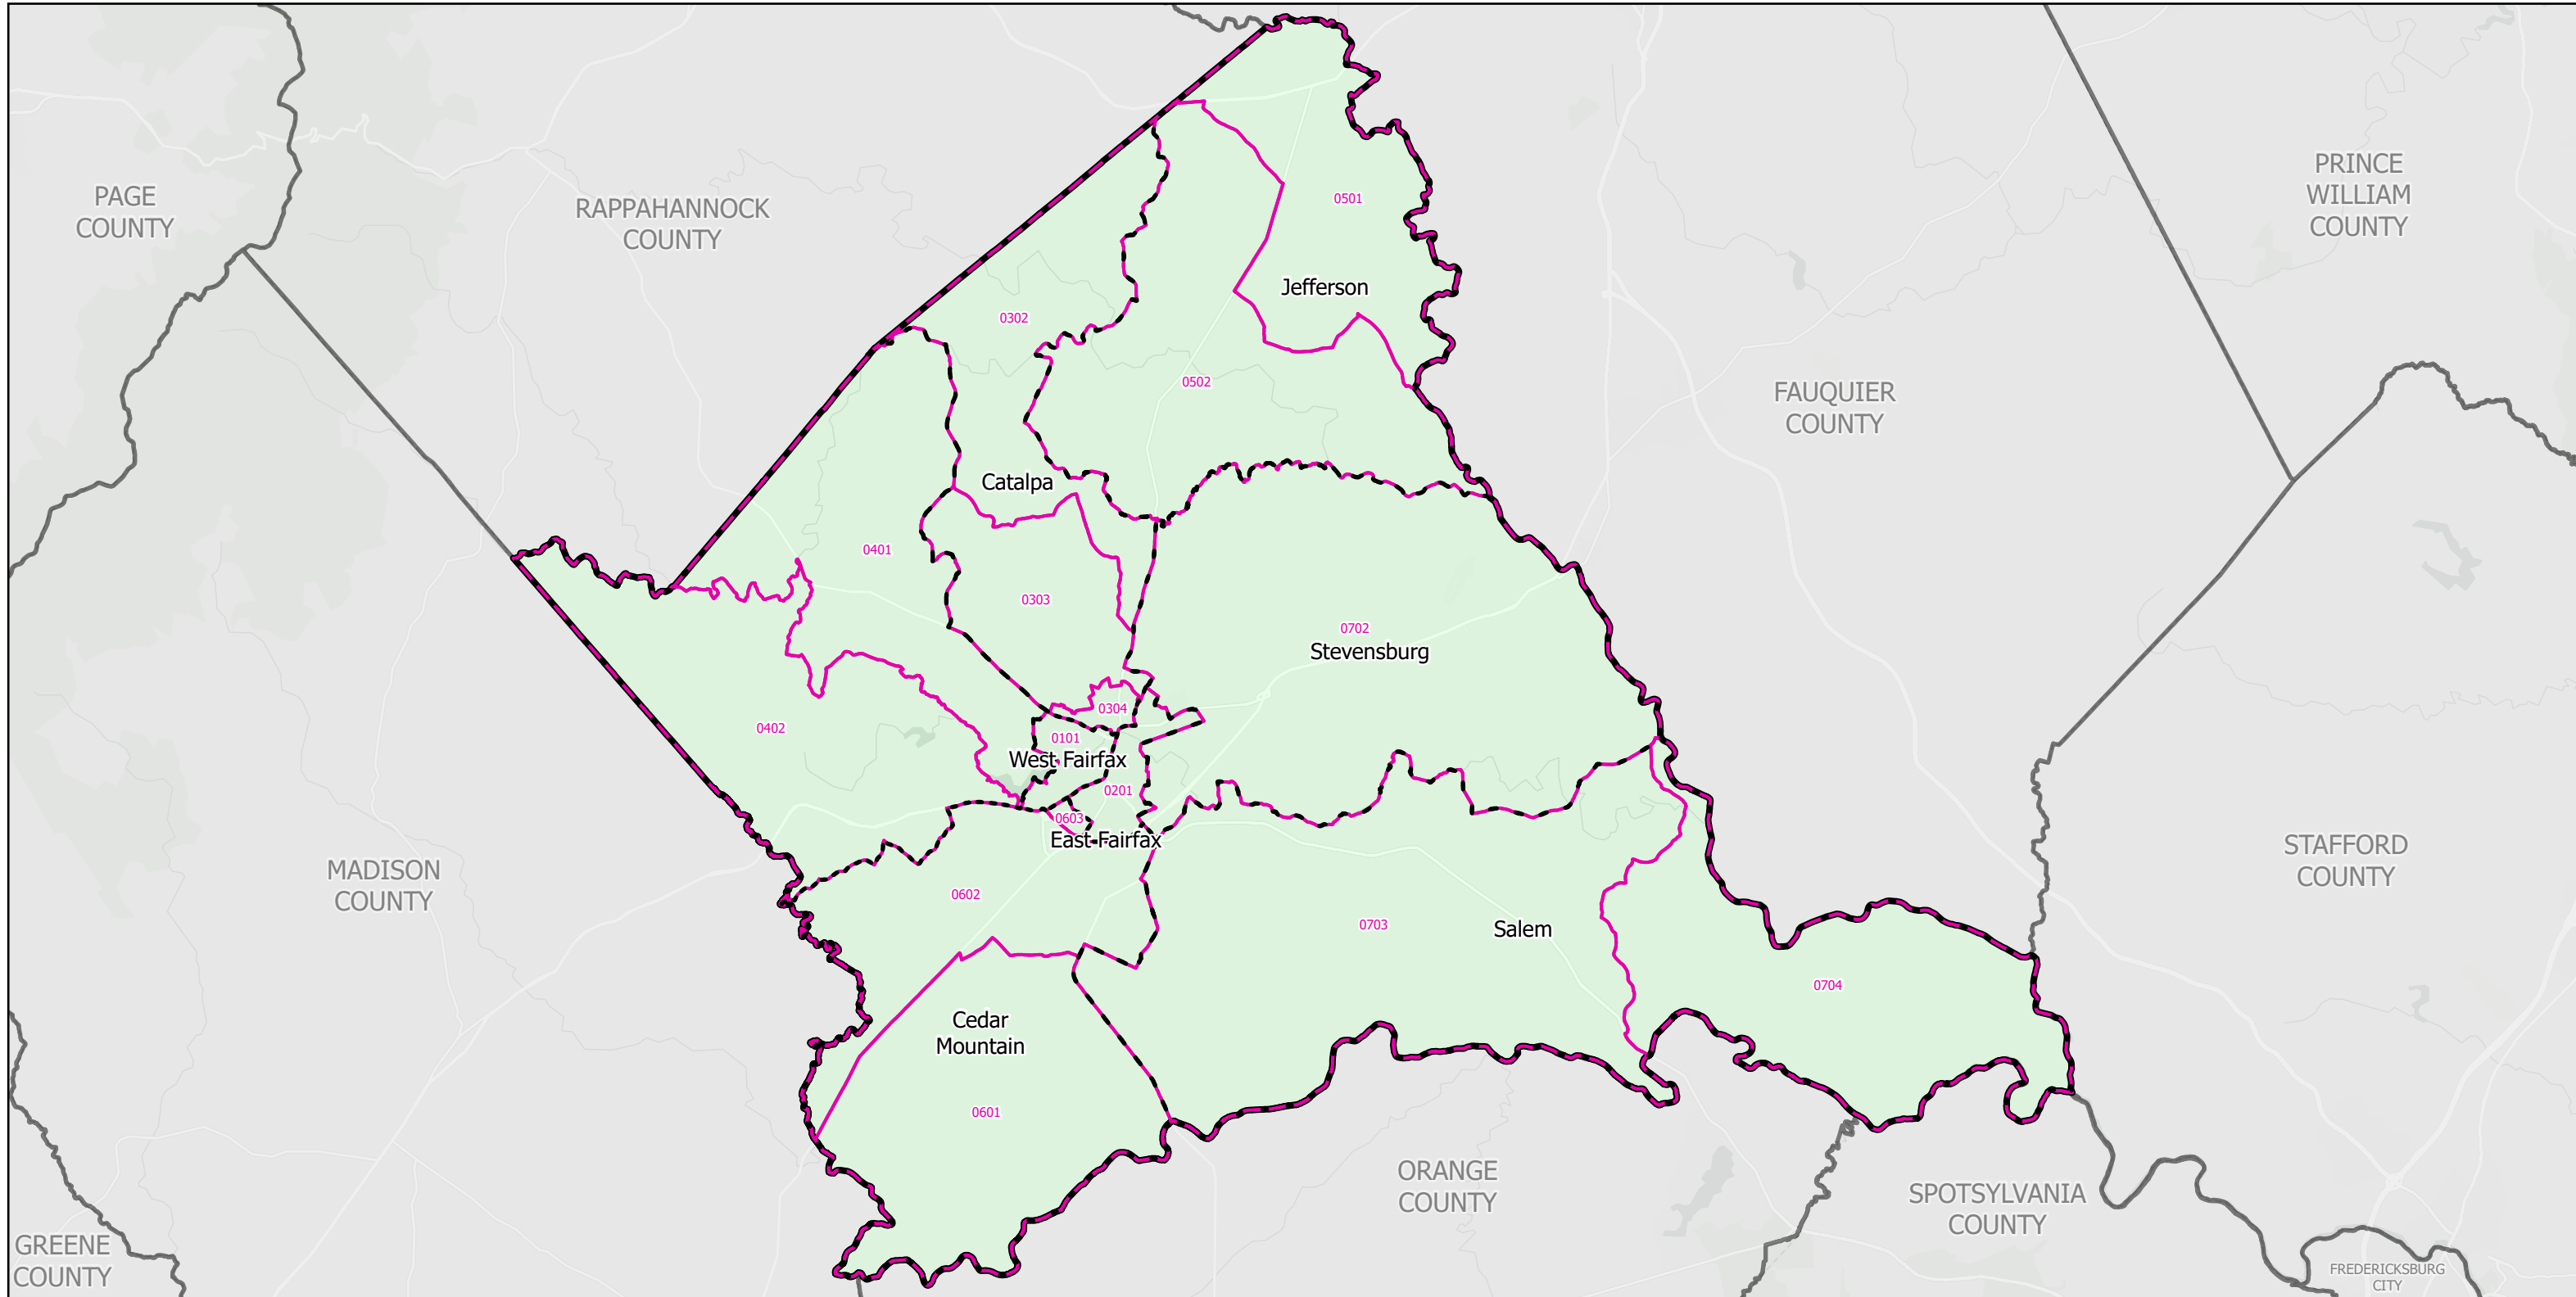

Election Districts and Precincts

Culpeper County

 Locality
 Election District
 Precinct

0 1.75 3.5 7 Miles

Created by VA Elect GIS Dept 3/30/2026
Base layer Sources: Esri, TomTom, Garmin, FAO, NOAA, USGS, © OpenStreetMap contributors, and the GIS User Community