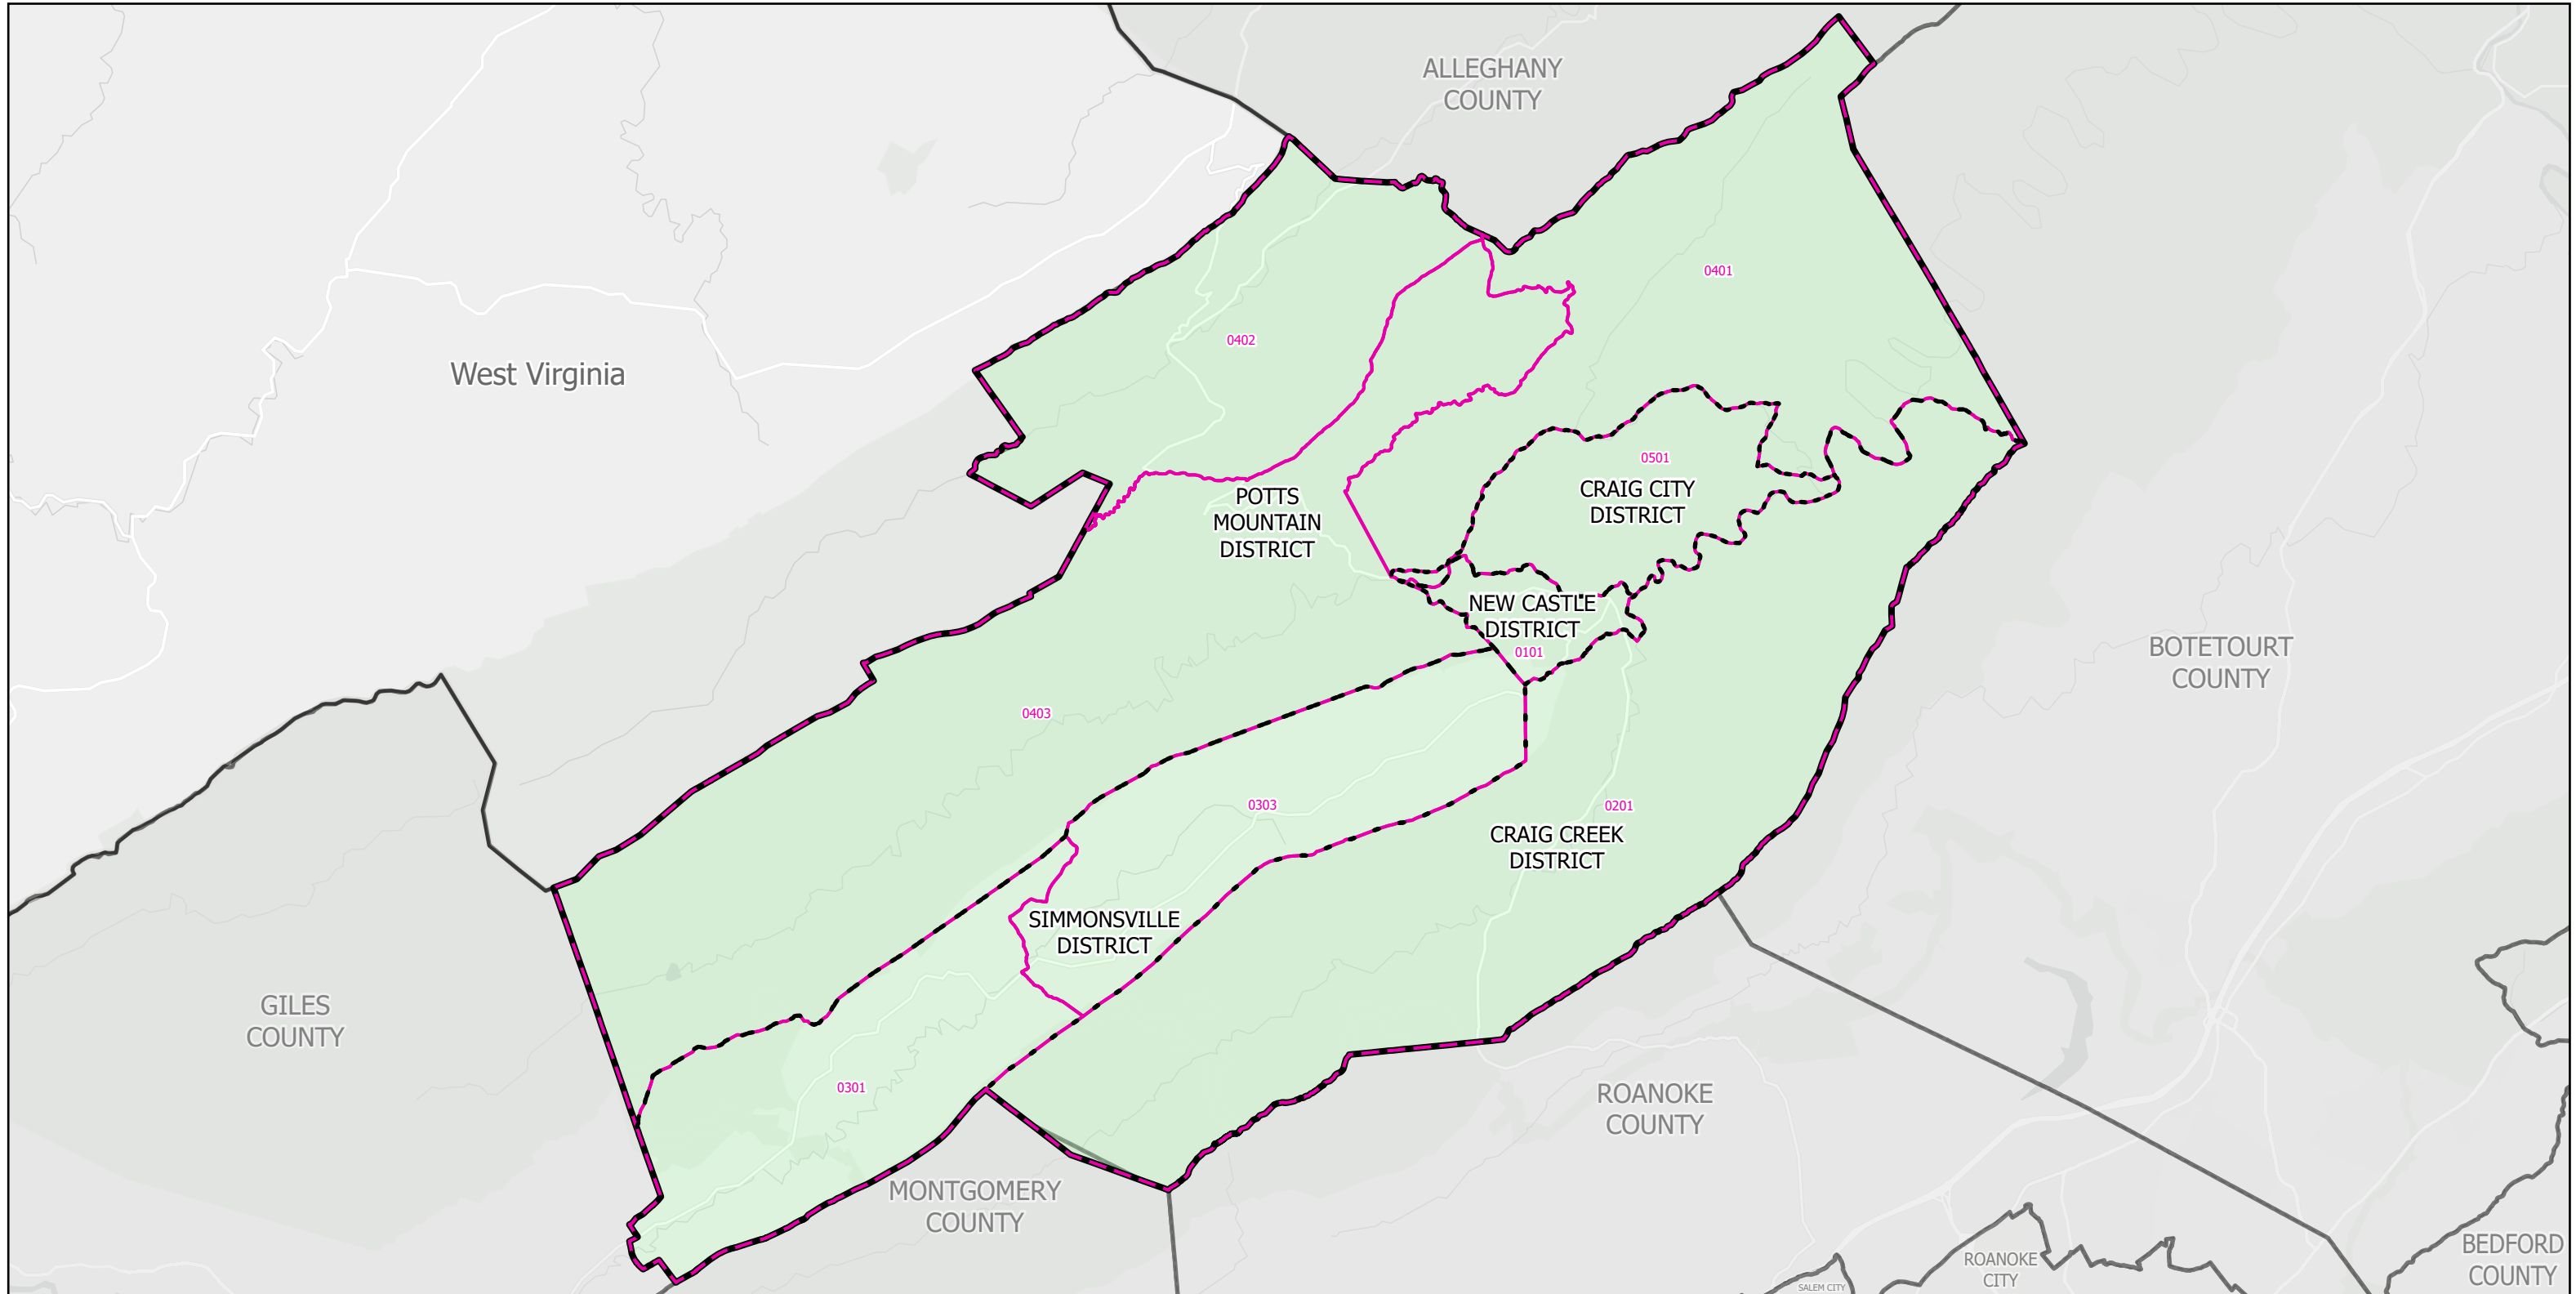

Election Districts and Precincts

Craig County

 Locality
 Election District
 Precinct

Created by VA Elect GIS Dept 3/30/2026
Base layer Sources: Esri, TomTom, Garmin, FAO, NOAA, USGS, © OpenStreetMap contributors, and the GIS User Community