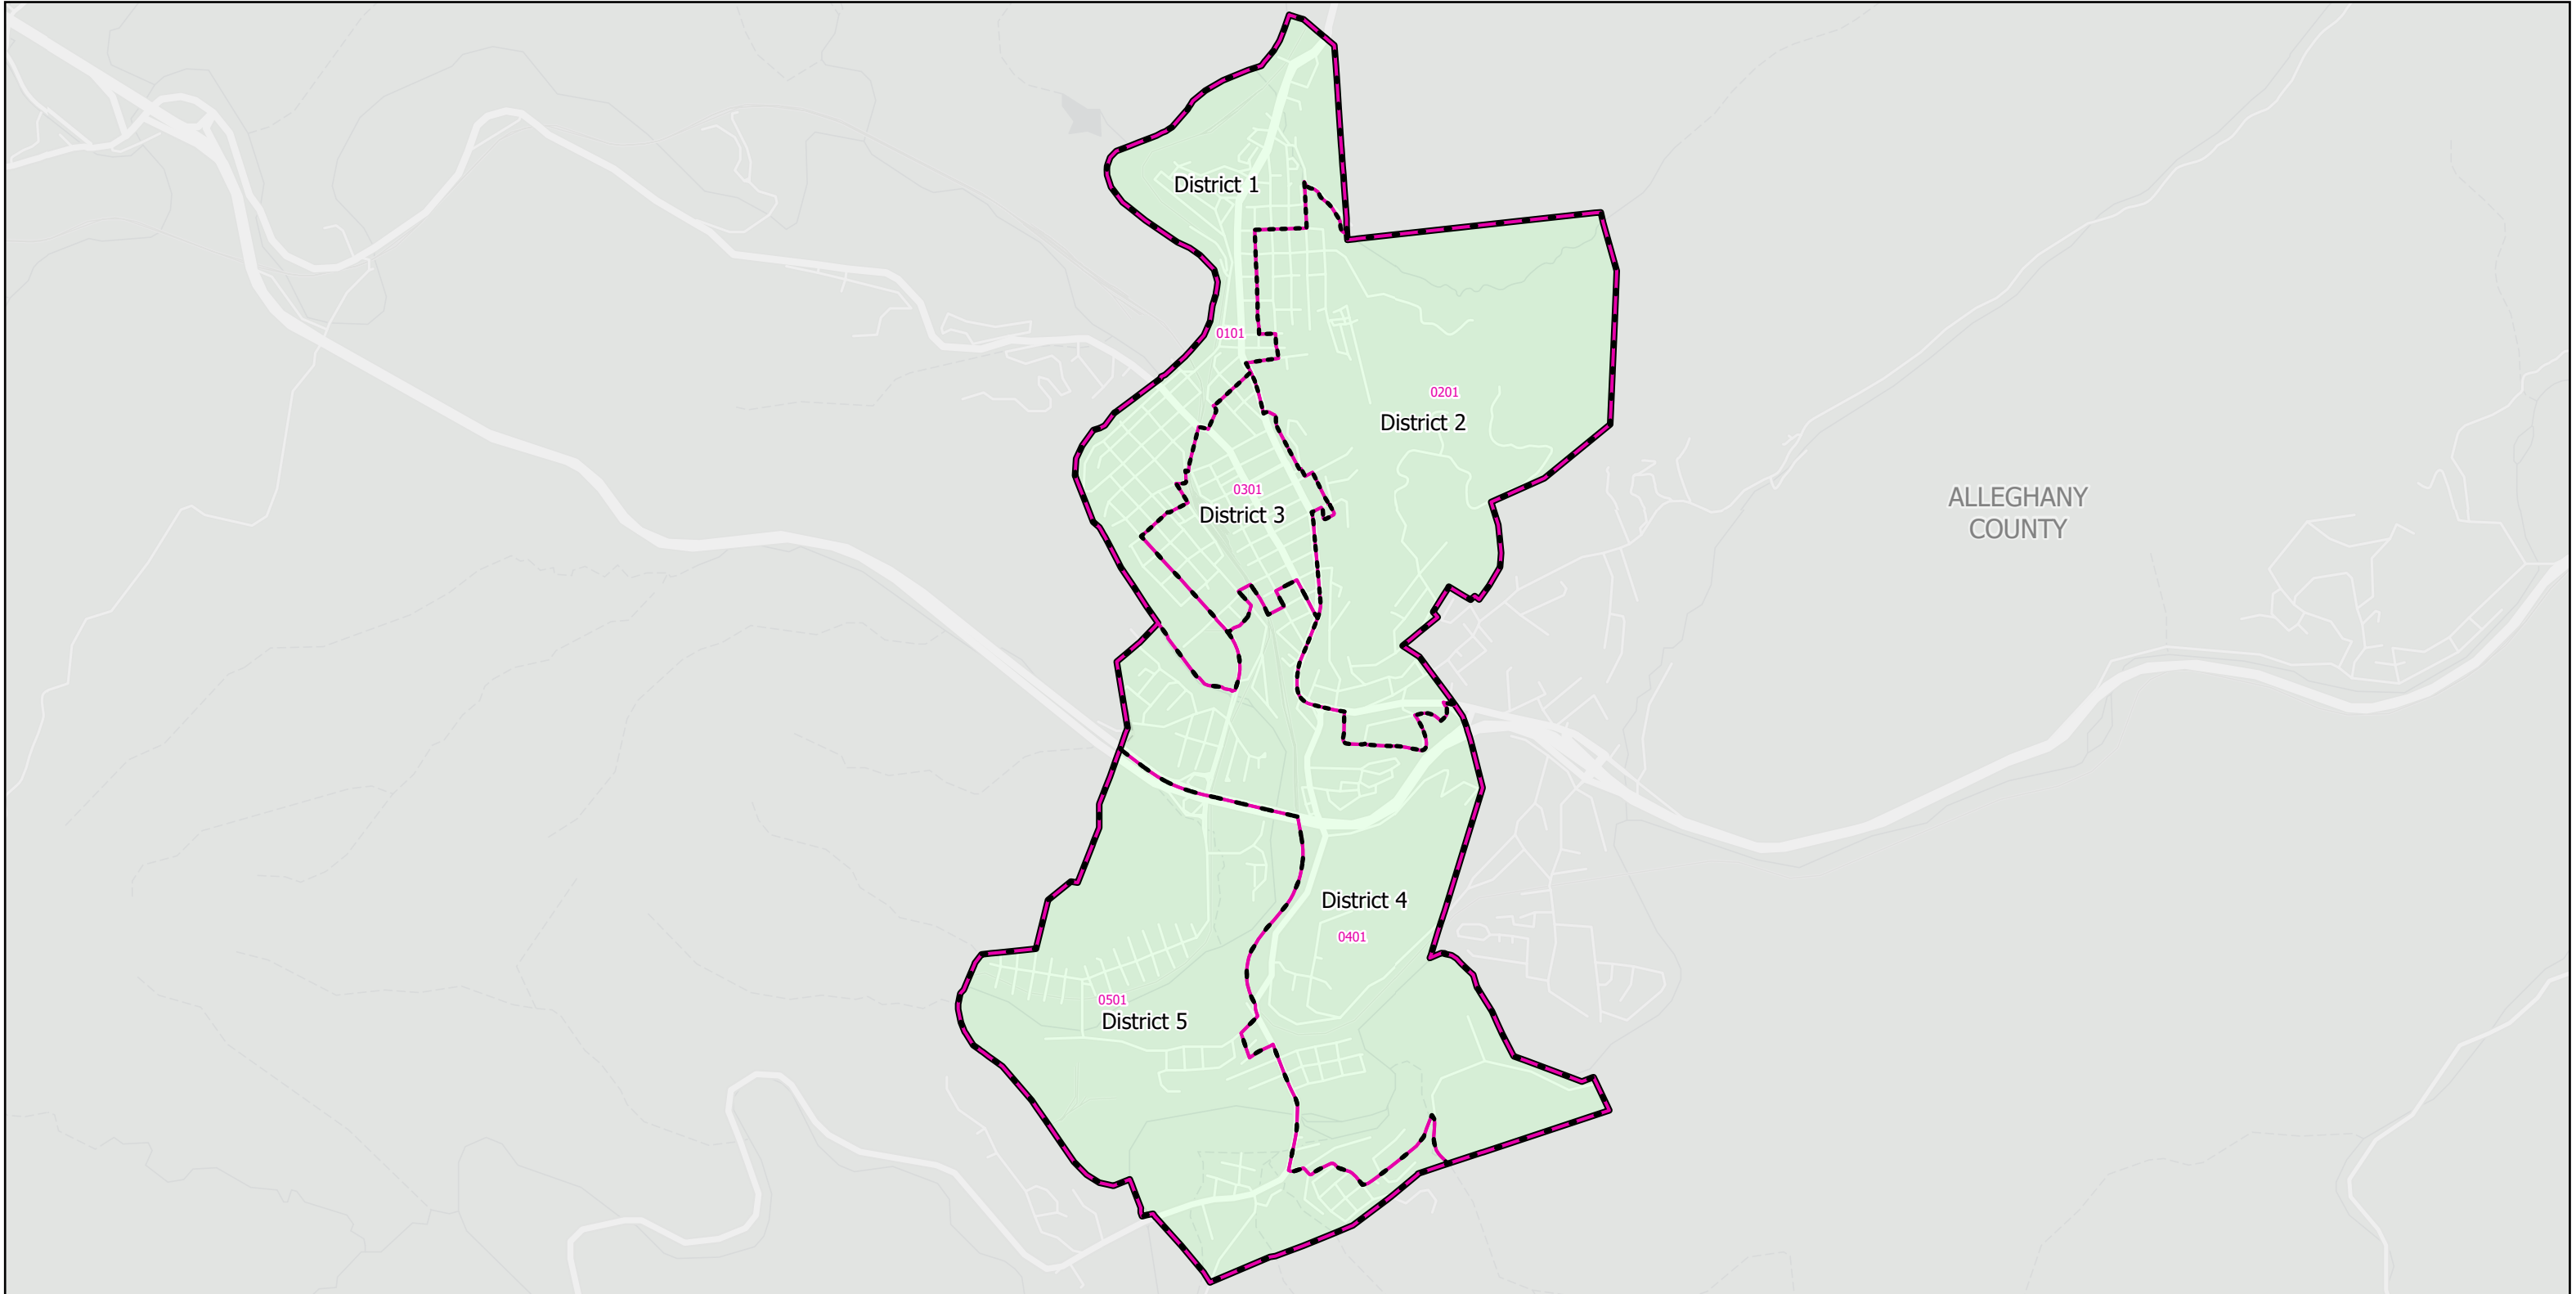

# Election Districts and Precincts

## Covington City

Created by VA Elect GIS Dept 3/30/2026  
Base layer Sources: Esri, TomTom, Garmin, FAO, NOAA, USGS, © OpenStreetMap contributors, and the GIS User Community